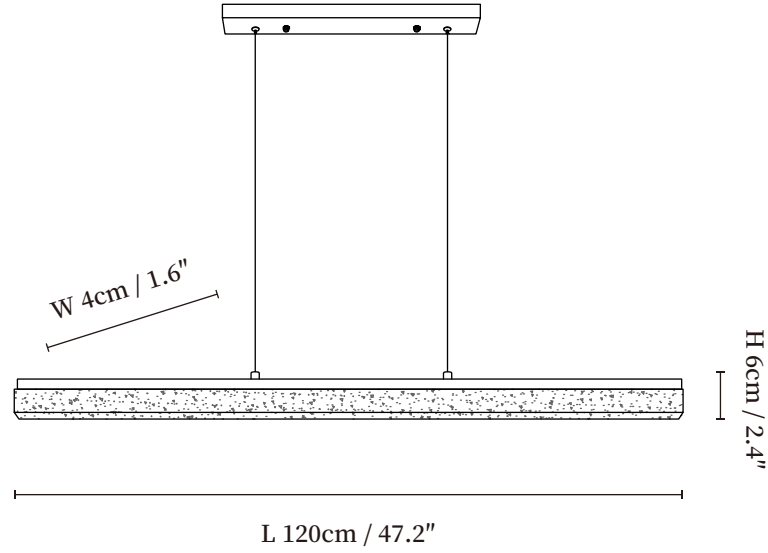

SPECIFICATION SHEET

SPECIFICATION DETAILS

*For custom options, consult factory for details

Fixture Dimensions	L 39.4" x W 1.6" x H 2.4" L 47.2" x W 1.6" x H 2.4"
Light source	Integrated LED
Wattage	~ 20W
Voltage	AC 110-240V
Dimming	Not supported
CRI(Ra)	90+ CRI
Mounting	Hardwired.
LED Rated Life	30000 hours
Color Temperature	Warm Light (3000K), Neutral Light (4000K), Cool Light (6000K)
Control method	Compatible with common wall switches (not included)
Finishes	Black.
Shadow Details	Clear.
Material	Acrylic, Metal.
Wire Length	The standard length of the cord is 59" (150 cm), the length is adjustable.