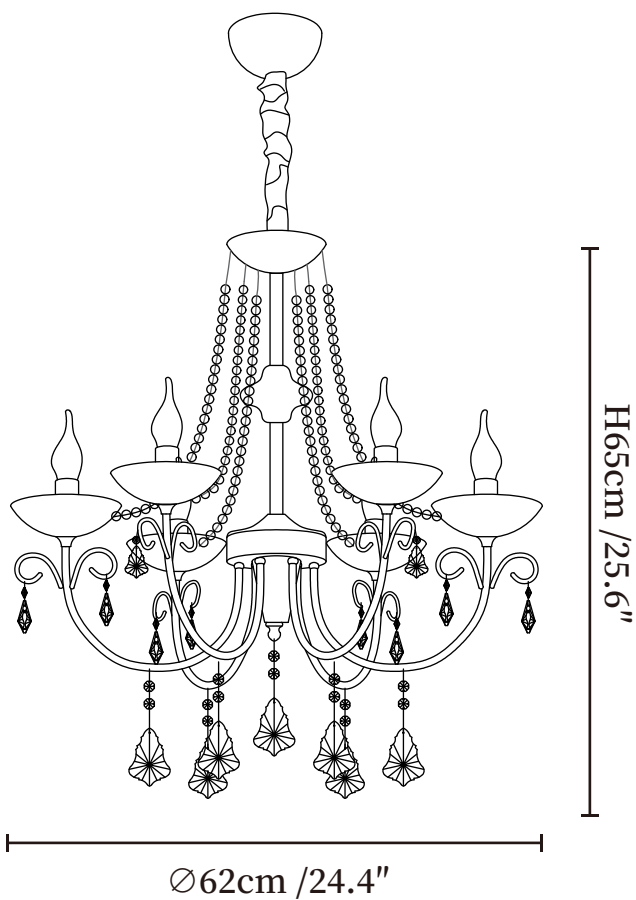

SPECIFICATION SHEET

SPECIFICATION DETAILS

*For custom options, consult factory for details

| | |
|---------------------------|--|
| Fixture Dimensions | Ø 24.4 x H 25.6" |
| Light source | E14 (bulb not included) |
| Wattage | MAX15W incandescent bulb or LED equivalent. |
| Voltage | AC 110-240V |
| Mounting | Hardwired. |
| Dimming | Compatible with dimmable bulbs (bulb not included) |
| Control method | Compatible with common wall switches (not included) |
| Finishes | Gold. |
| Shade Details | Clear. |
| Material | Glass, Metal, Pearls, Crystal. |
| Wire Length | 19.7" Adjustable hanging height chain, Can be extended upon request. |

SPECIFICATION SHEET

SPECIFICATION DETAILS

*For custom options, consult factory for details

| | |
|---------------------------|--|
| Fixture Dimensions | Ø 30.7" x H 25.6" |
| Light source | E14 (bulb not included) |
| Wattage | MAX15W incandescent bulb or LED equivalent. |
| Voltage | AC 110-240V |
| Mounting | Hardwired. |
| Dimming | Compatible with dimmable bulbs (bulb not included) |
| Control method | Compatible with common wall switches (not included) |
| Finishes | Gold. |
| Shade Details | Clear. |
| Material | Glass, Metal, Pearls, Crystal. |
| Wire Length | 19.7" Adjustable hanging height chain, Can be extended upon request. |