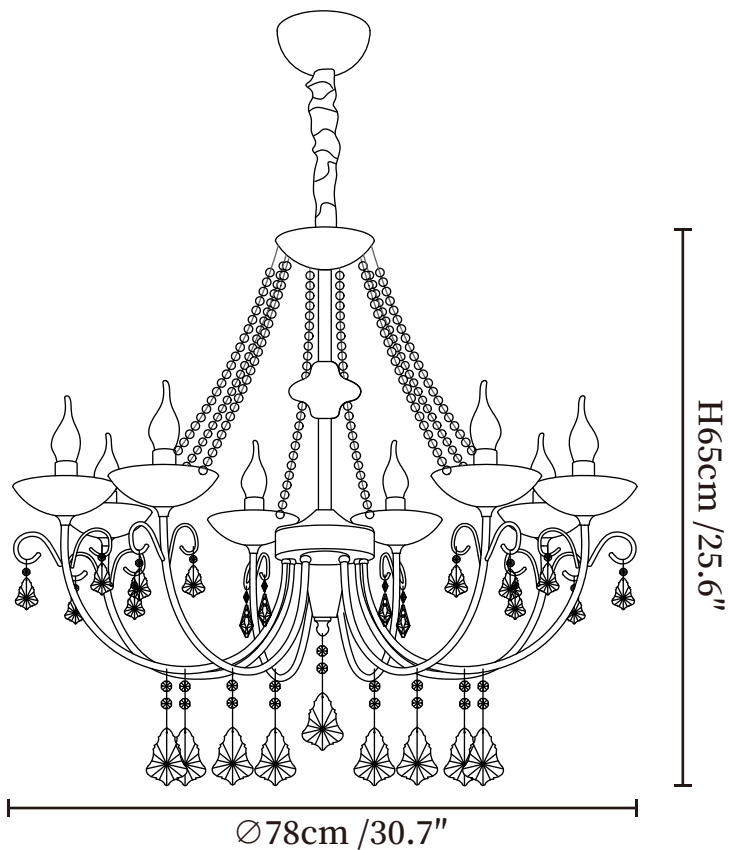

SPECIFICATION SHEET

SPECIFICATION DETAILS

*For custom options, consult factory for details

| | |
|---------------------------|--|
| Fixture Dimensions | Ø 24.4 x H 25.6" |
| Light source | E14 (bulb not included) |
| Wattage | MAX15W incandescent bulb or LED equivalent. |
| Voltage | AC 110-240V |
| Mounting | Hardwired. |
| Dimming | Compatible with dimmable bulbs (bulb not included) |
| Control method | Compatible with common wall switches (not included) |
| Finishes | Gold. |
| Shade Details | Clear. |
| Material | Glass, Metal, Pearls, Crystal. |
| Wire Length | 19.7" Adjustable hanging height chain, Can be extended upon request. |

SPECIFICATION SHEET

SPECIFICATION DETAILS

*For custom options, consult factory for details

| | |
|---------------------------|--|
| Fixture Dimensions | Ø 30.7" x H 25.6" |
| Light source | E14 (bulb not included) |
| Wattage | MAX15W incandescent bulb or LED equivalent. |
| Voltage | AC 110-240V |
| Mounting | Hardwired. |
| Dimming | Compatible with dimmable bulbs (bulb not included) |
| Control method | Compatible with common wall switches (not included) |
| Finishes | Gold. |
| Shade Details | Clear. |
| Material | Glass, Metal, Pearls, Crystal. |
| Wire Length | 19.7" Adjustable hanging height chain, Can be extended upon request. |