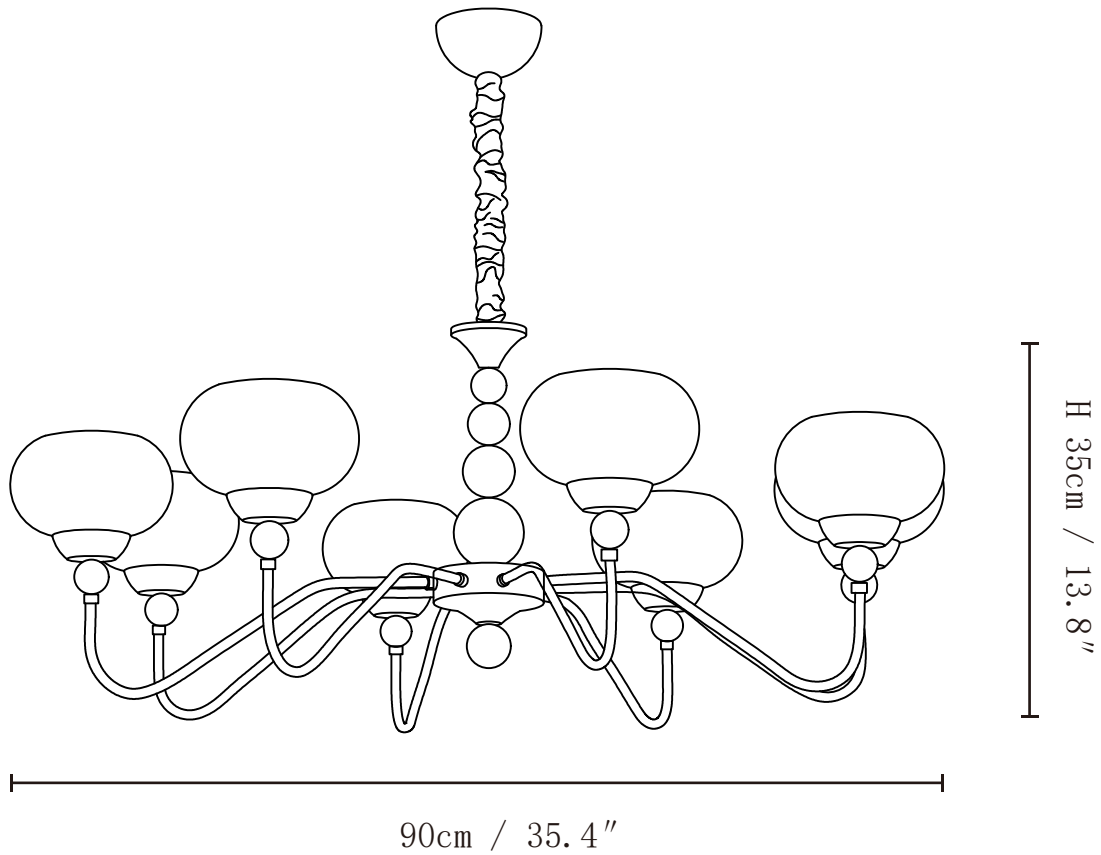

## SPECIFICATION DETAILS

\*For custom options, consult factory for details

Fixture Dimensions	Ø 31.5" x H 13.8"(6heads)
Light source	E26 or E27 (bulb not included)
Wattage	MAX 40W incandescent bulb or LED equivalent.
Voltage	AC 110-240V
Mounting	Hardwired
Dimming	Compatible with dimmable bulbs (bulb not included)
Control method	Compatible with common wall switches (not included)
Finishes	Walnut Color, Gold
Shade Details	White
Material	Glass, Metal, Wood
Rod Length	Chain lengths range between 19.7", the length can be specified according to needs

## SPECIFICATION DETAILS

\*For custom options, consult factory for details

Fixture Dimensions	Ø 35.4" x H 13.8"(8heads)
Light source	E26 or E27 (bulb not included)
Wattage	MAX 40W incandescent bulb or LED equivalent.
Voltage	AC 110-240V
Mounting	Hardwired
Dimming	Compatible with dimmable bulbs (bulb not included)
Control method	Compatible with common wall switches(not included)
Finishes	Walnut Color, Gold
Shade Details	White
Material	Glass, Metal, Wood
Rod Length	Chain lengths range between 19.7", the length can be specified according to needs