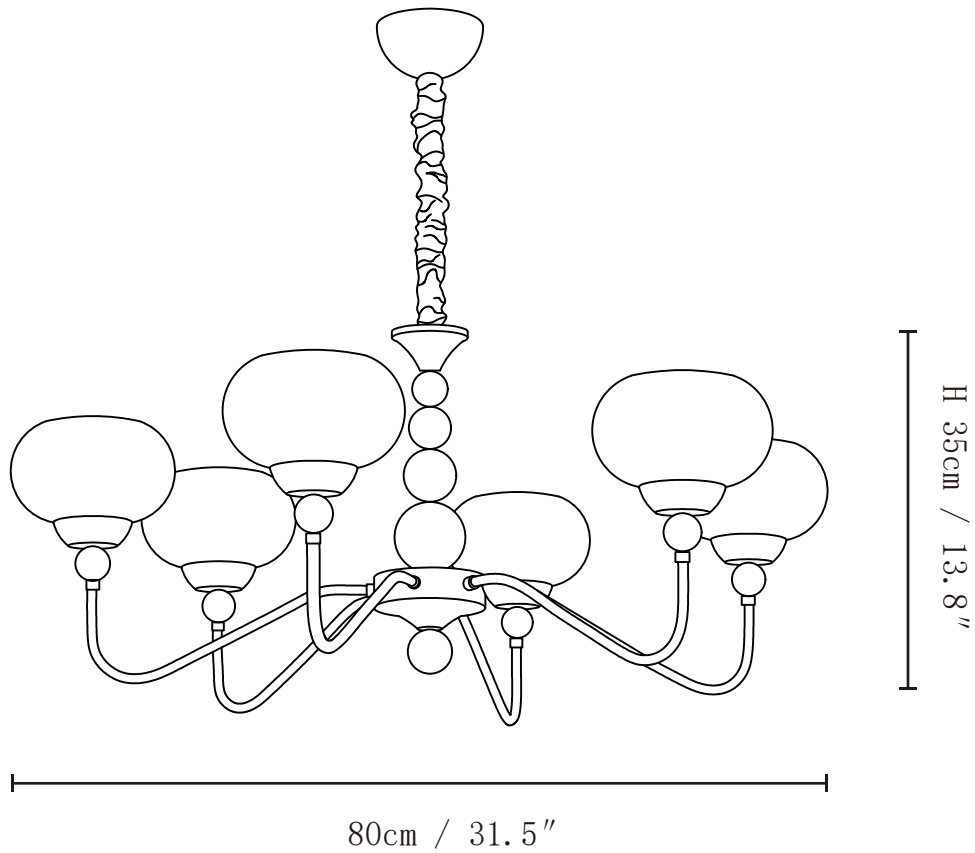

# SPECIFICATION SHEET

---

## SPECIFICATION DETAILS

\*For custom options, consult factory for details

Fixture Dimensions	Ø 31.5" x H 13.8"(6heads)
Light source	E26 or E27 (bulb not included)
Wattage	MAX 40W incandescent bulb or LED equivalent.
Voltage	AC 110-240V
Mounting	Hardwired
Dimming	Compatible with dimmable bulbs (bulb not included)
Control method	Compatible with common wall switches (not included)
Finishes	Walnut Color, Gold
Shade Details	White
Material	Glass, Metal, Wood
Rod Length	Chain lengths range between 19.7", the length can be specified according to needs

## SPECIFICATION DETAILS

\*For custom options, consult factory for details

Fixture Dimensions	Ø 35.4" x H 13.8"(8heads)
Light source	E26 or E27 (bulb not included)
Wattage	MAX 40W incandescent bulb or LED equivalent.
Voltage	AC 110-240V
Mounting	Hardwired
Dimming	Compatible with dimmable bulbs (bulb not included)
Control method	Compatible with common wall switches(not included)
Finishes	Walnut Color, Gold
Shade Details	White
Material	Glass, Metal, Wood
Rod Length	Chain lengths range between 19.7", the length can be specified according to needs