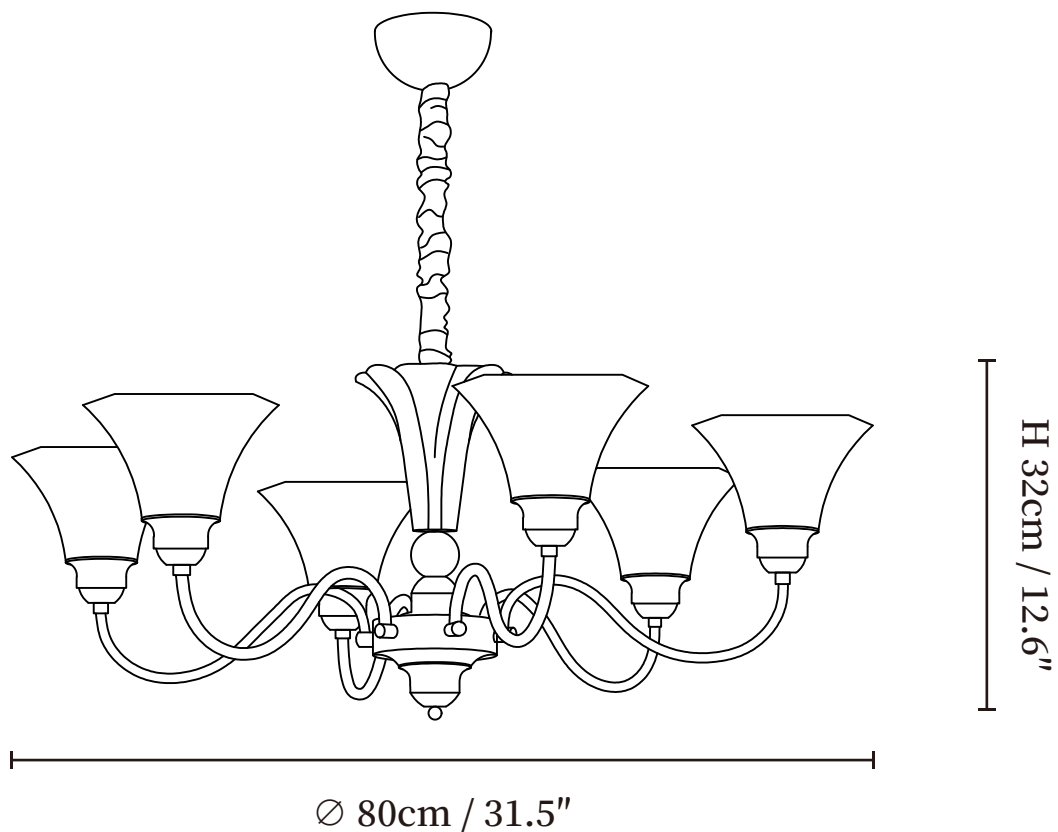

SPECIFICATION SHEET

SPECIFICATION DETAILS

*For custom options, consult factory for details

Fixture Dimensions	\varnothing 31.5" x H 12.6"(6heads)
Light source	E26 or E27 (bulb not included)
Wattage	MAX 40W incandescent bulb or LED equivalent.
Voltage	AC 110-240V
Mounting	Hardwired
Dimming	Compatible with dimmable bulbs (bulb not included)
Control method	Compatible with common wall switches (not included)
Finishes	Walnut Color, Gold
Shade Details	White
Material	Glass, Metal, Wood
Rod Length	Chain lengths range between 19.7", the length can be specified according to needs

SPECIFICATION SHEET

SPECIFICATION DETAILS

*For custom options, consult factory for details

Fixture Dimensions	Ø 35.4" x H 13.8"(8heads)
Light source	E26 or E27 (bulb not included)
Wattage	MAX 40W incandescent bulb or LED equivalent.
Voltage	AC 110-240V
Mounting	Hardwired
Dimming	Compatible with dimmable bulbs (bulb not included)
Control method	Compatible with common wall switches (not included)
Finishes	Walnut Color, Gold
Shade Details	White
Material	Glass, Metal, Wood
Rod Length	Chain lengths range between 19.7", the length can be specified according to needs