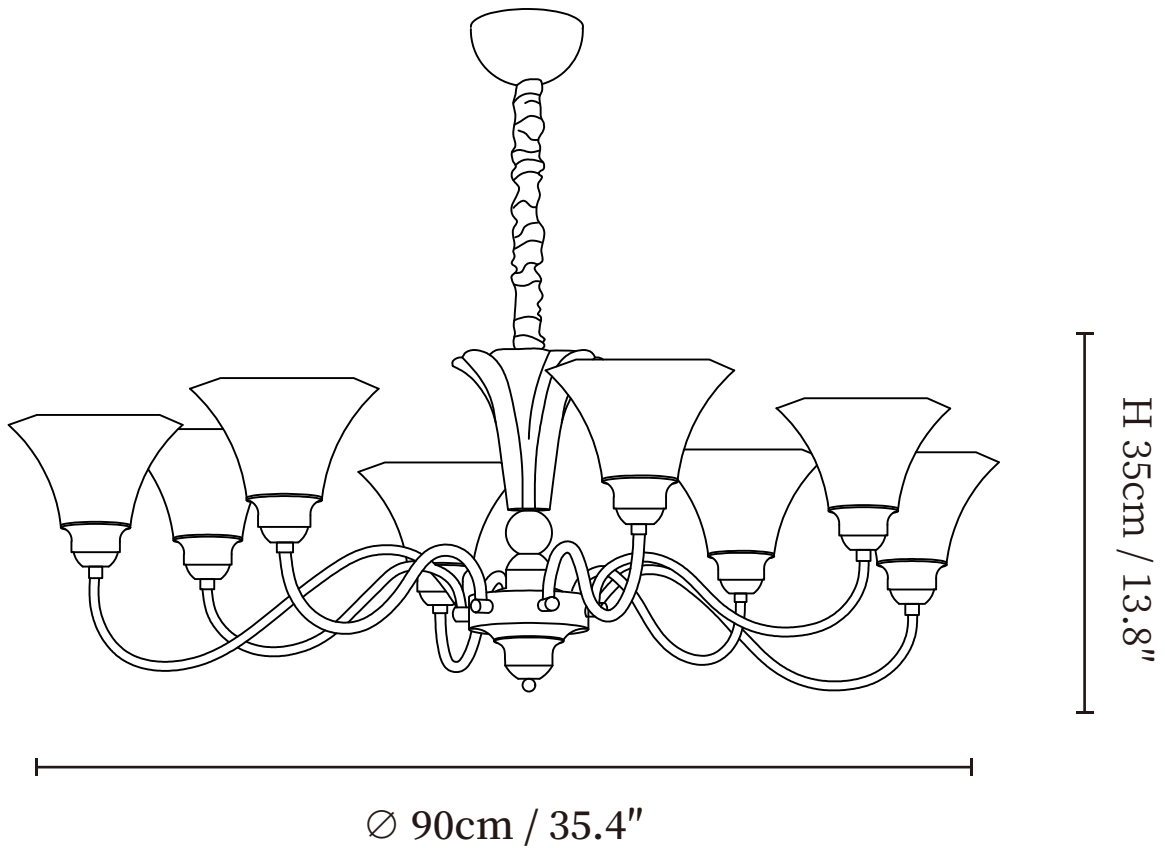

SPECIFICATION SHEET

SPECIFICATION DETAILS

*For custom options, consult factory for details

Fixture Dimensions	\varnothing 31.5" x H 12.6"(6heads)
Light source	E26 or E27 (bulb not included)
Wattage	MAX 40W incandescent bulb or LED equivalent.
Voltage	AC 110-240V
Mounting	Hardwired
Dimming	Compatible with dimmable bulbs (bulb not included)
Control method	Compatible with common wall switches (not included)
Finishes	Walnut Color, Gold
Shade Details	White
Material	Glass, Metal, Wood
Rod Length	Chain lengths range between 19.7", the length can be specified according to needs

SPECIFICATION SHEET

SPECIFICATION DETAILS

*For custom options, consult factory for details

Fixture Dimensions	Ø 35.4" x H 13.8"(8heads)
Light source	E26 or E27 (bulb not included)
Wattage	MAX 40W incandescent bulb or LED equivalent.
Voltage	AC 110-240V
Mounting	Hardwired
Dimming	Compatible with dimmable bulbs (bulb not included)
Control method	Compatible with common wall switches (not included)
Finishes	Walnut Color, Gold
Shade Details	White
Material	Glass, Metal, Wood
Rod Length	Chain lengths range between 19.7", the length can be specified according to needs