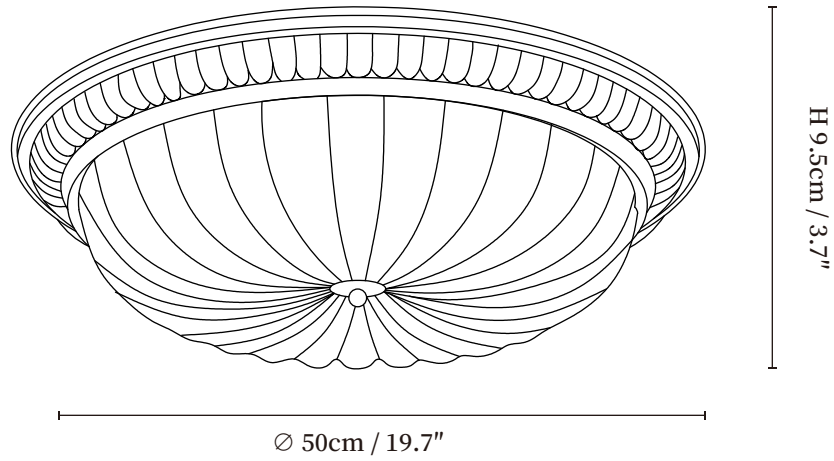

## SPECIFICATION DETAILS

\*For custom options, consult factory for details

<b>Fixture Dimensions</b>	Ø 19.7" x H 3.7"
<b>Light source</b>	Integrated LED
<b>Wattage</b>	~36W
<b>Voltage</b>	AC 110-240V
<b>Dimming</b>	Not supported
<b>CRI(Ra)</b>	90+CRI
<b>Mounting</b>	Hardwired.
<b>LED Rated Life</b>	30000 hours
<b>Color Temperature</b>	Warm Light (3000K), Neutral Light (4000K), Cool Light (6000K)
<b>Control method</b>	Compatible with common wall switches (not included)
<b>Finishes</b>	Walnut Wood Grain Hydroprinting.
<b>Shade Details</b>	Clear.
<b>Material</b>	Metal, Acrylic.

## SPECIFICATION DETAILS

\*For custom options, consult factory for details

<b>Fixture Dimensions</b>	Ø 19.7" x H 3.1"
<b>Light source</b>	Integrated LED
<b>Wattage</b>	~36W
<b>Voltage</b>	AC 110-240V
<b>Dimming</b>	Not supported
<b>CRI(Ra)</b>	90+CRI
<b>Mounting</b>	Hardwired.
<b>LED Rated Life</b>	30000 hours
<b>Color Temperature</b>	Warm Light (3000K), Neutral Light (4000K), Cool Light (6000K)
<b>Control method</b>	Compatible with common wall switches(not included)
<b>Finishes</b>	Walnut Wood Grain Hydroprinting.
<b>Shade Details</b>	Clear.
<b>Material</b>	Metal, Acrylic.