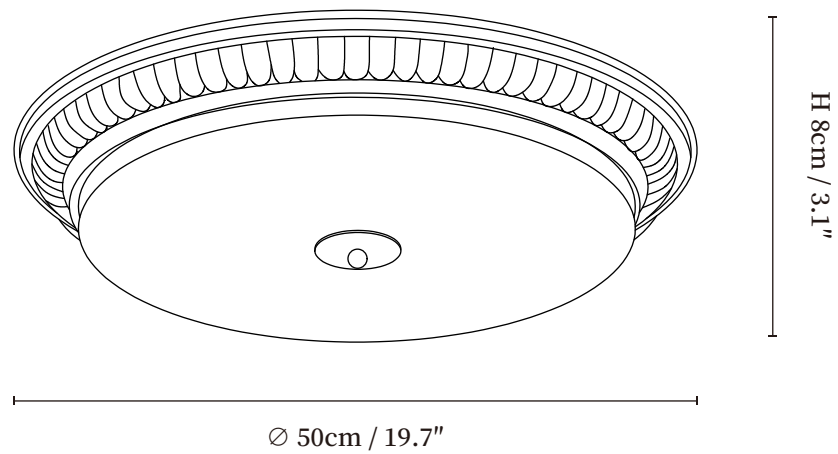

## SPECIFICATION DETAILS

\*For custom options, consult factory for details

<b>Fixture Dimensions</b>	Ø 19.7" x H 3.7"
<b>Light source</b>	Integrated LED
<b>Wattage</b>	~36W
<b>Voltage</b>	AC 110-240V
<b>Dimming</b>	Not supported
<b>CRI(Ra)</b>	90+CRI
<b>Mounting</b>	Hardwired.
<b>LED Rated Life</b>	30000 hours
<b>Color Temperature</b>	Warm Light (3000K), Neutral Light (4000K), Cool Light (6000K)
<b>Control method</b>	Compatible with common wall switches (not included)
<b>Finishes</b>	Walnut Wood Grain Hydroprinting.
<b>Shade Details</b>	Clear.
<b>Material</b>	Metal, Acrylic.

## SPECIFICATION DETAILS

\*For custom options, consult factory for details

<b>Fixture Dimensions</b>	Ø 19.7" x H 3.1"
<b>Light source</b>	Integrated LED
<b>Wattage</b>	~36W
<b>Voltage</b>	AC 110-240V
<b>Dimming</b>	Not supported
<b>CRI(Ra)</b>	90+CRI
<b>Mounting</b>	Hardwired.
<b>LED Rated Life</b>	30000 hours
<b>Color Temperature</b>	Warm Light (3000K), Neutral Light (4000K), Cool Light (6000K)
<b>Control method</b>	Compatible with common wall switches(not included)
<b>Finishes</b>	Walnut Wood Grain Hydroprinting.
<b>Shade Details</b>	Clear.
<b>Material</b>	Metal, Acrylic.