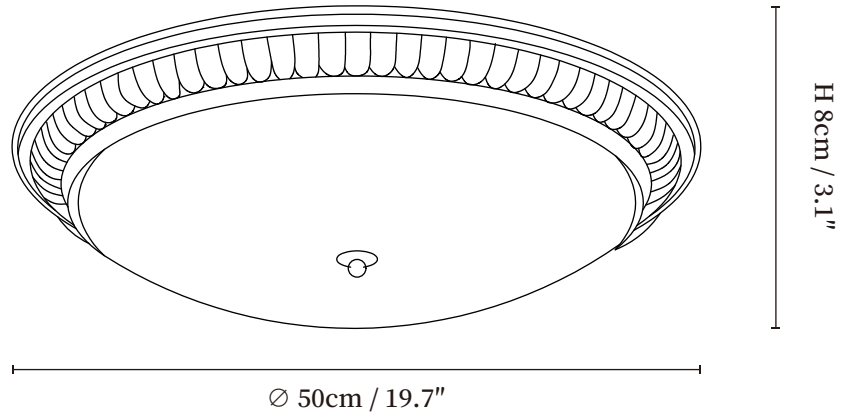

## SPECIFICATION DETAILS

\*For custom options, consult factory for details

<b>Fixture Dimensions</b>	Ø 19.7" x H 3.7"
<b>Light source</b>	Integrated LED
<b>Wattage</b>	~36W
<b>Voltage</b>	AC 110-240V
<b>Dimming</b>	Not supported
<b>CRI(Ra)</b>	90+CRI
<b>Mounting</b>	Hardwired.
<b>LED Rated Life</b>	30000 hours
<b>Color Temperature</b>	Warm Light (3000K), Neutral Light (4000K), Cool Light (6000K)
<b>Control method</b>	Compatible with common wall switches (not included)
<b>Finishes</b>	Walnut Wood Grain Hydroprinting.
<b>Shade Details</b>	Clear.
<b>Material</b>	Metal, Acrylic.

## SPECIFICATION DETAILS

\*For custom options, consult factory for details

<b>Fixture Dimensions</b>	Ø 19.7" x H 3.1"
<b>Light source</b>	Integrated LED
<b>Wattage</b>	~36W
<b>Voltage</b>	AC 110-240V
<b>Dimming</b>	Not supported
<b>CRI(Ra)</b>	90+CRI
<b>Mounting</b>	Hardwired.
<b>LED Rated Life</b>	30000 hours
<b>Color Temperature</b>	Warm Light (3000K), Neutral Light (4000K), Cool Light (6000K)
<b>Control method</b>	Compatible with common wall switches(not included)
<b>Finishes</b>	Walnut Wood Grain Hydroprinting.
<b>Shade Details</b>	Clear.
<b>Material</b>	Metal, Acrylic.