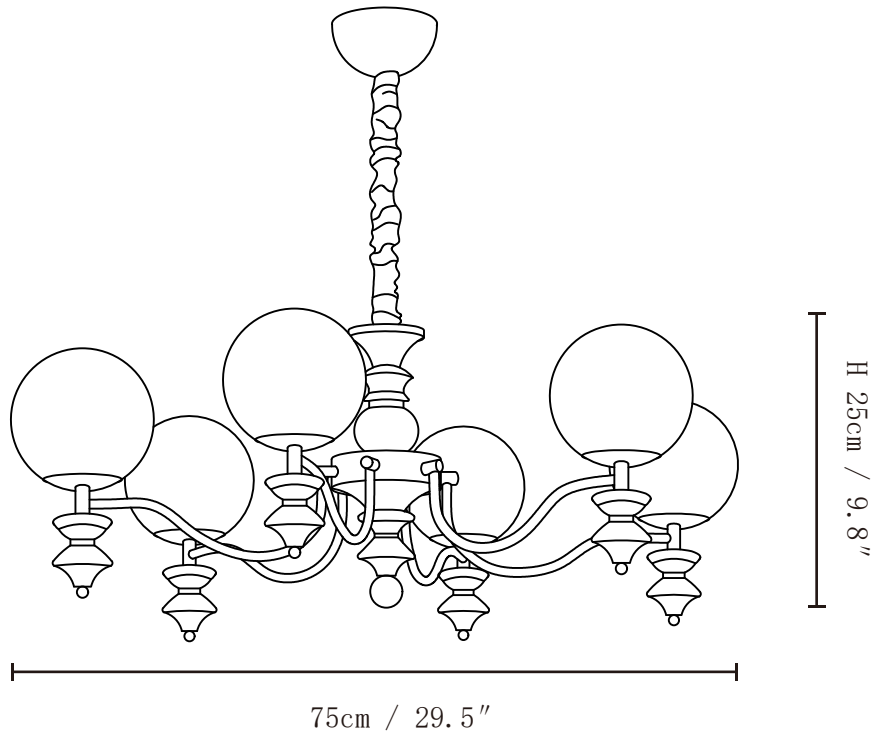

## SPECIFICATION DETAILS

\*For custom options, consult factory for details

Fixture Dimensions	Ø 29.5" x H 9.8"(6heads)
Light source	E26 or E27 (bulb not included)
Wattage	MAX 40W incandescent bulb or LED equivalent.
Voltage	AC 110-240V
Mounting	Hardwired.
Dimming	Compatible with dimmable bulbs (bulb not included)
Control method	Compatible with common wall switches(not included)
Finishes	Black, Gold
Shade Details	White
Material	Glass, Metal, Wood
Rod Length	Chain lengths range between 19.7", the length can be specified according to needs

## SPECIFICATION DETAILS

\*For custom options, consult factory for details

Fixture Dimensions	Ø 34.6" x H 11.0"(8heads)
Light source	E26 or E27 (bulb not included)
Wattage	MAX 40W incandescent bulb or LED equivalent.
Voltage	AC 110-240V
Mounting	Hardwired.
Dimming	Compatible with dimmable bulbs (bulb not included)
Control method	Compatible with common wall switches(not included)
Finishes	Black, Gold
Shade Details	White
Material	Glass, Metal, Wood
Rod Length	Chain lengths range between 19.7", the length can be specified according to needs