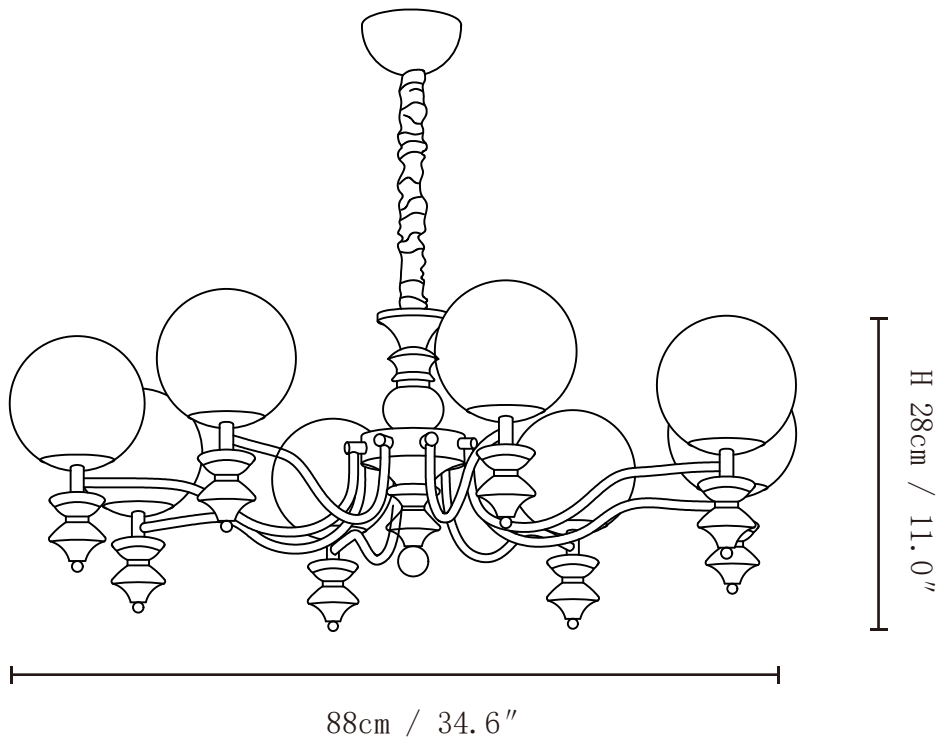

## SPECIFICATION DETAILS

\*For custom options, consult factory for details

Fixture Dimensions	Ø 29.5" x H 9.8"(6heads)
Light source	E26 or E27 (bulb not included)
Wattage	MAX 40W incandescent bulb or LED equivalent.
Voltage	AC 110-240V
Mounting	Hardwired.
Dimming	Compatible with dimmable bulbs (bulb not included)
Control method	Compatible with common wall switches(not included)
Finishes	Black, Gold
Shade Details	White
Material	Glass, Metal, Wood
Rod Length	Chain lengths range between 19.7", the length can be specified according to needs

## SPECIFICATION DETAILS

\*For custom options, consult factory for details

Fixture Dimensions	Ø 34.6" x H 11.0"(8heads)
Light source	E26 or E27 (bulb not included)
Wattage	MAX 40W incandescent bulb or LED equivalent.
Voltage	AC 110-240V
Mounting	Hardwired.
Dimming	Compatible with dimmable bulbs (bulb not included)
Control method	Compatible with common wall switches(not included)
Finishes	Black, Gold
Shade Details	White
Material	Glass, Metal, Wood
Rod Length	Chain lengths range between 19.7", the length can be specified according to needs