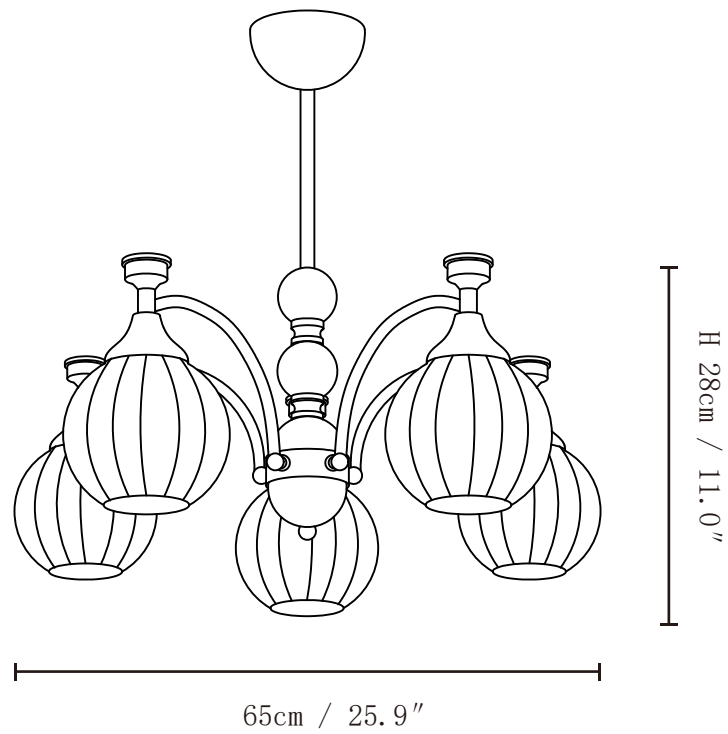

SPECIFICATION SHEET

SPECIFICATION DETAILS

*For custom options, consult factory for details

Fixture Dimensions	Ø 25.9" x H 11.0"(3heads)
Light source	E26 or E27 (bulb not included)
Wattage	MAX 40W incandescent bulb or LED equivalent.
Voltage	AC 110-240V
Mounting	Hardwired.
Dimming	Compatible with dimmable bulbs (bulb not included)
Control method	Compatible with common wall switches (not included)
Finishes	Walnut Color, Gold
Shade Details	White
Material	Glass, Metal, Wood
Rod Length	Suspension rod is 19.7", and can be spliced as needed.

SPECIFICATION SHEET

SPECIFICATION DETAILS

*For custom o tions consult factor for details

Fixture Dimmensions	Ø 25.9" x H 11.0"(5heads)
Light source	E26 or E27 (bulb not included)
Wattage	MAX 40W incandescent bulb or LED equivalent.
Voltage	AC 110-240V
Mounting	Hardwired.
Dimming	Compatible with dimmable bulbs (bulb not included)
Control method	Compatible with common wall switches (not included)
Finishes	Walnut Color, Gold
Shade Details	White
Material	Glass, Metal, Wood
Rod Length	Suspension rod is 19.7", and can be spliced as needed.

SPECIFICATION SHEET

SPECIFICATION DETAILS

*For custom options, consult factory for details

Fixture Dimensions	Ø 33.5" x H 11.0" (8heads)
Light source	E26 or E27 (bulb not included)
Wattage	MAX 40W incandescent bulb or LED equivalent.
Voltage	AC 110-240V
Mounting	Hardwired.
Dimming	Compatible with dimmable bulbs (bulb not included)
Control method	Compatible with common wall switches (not included)
Finishes	Walnut Color, Gold
Shade Details	White
Material	Glass, Metal, Wood
Rod Length	Suspension rod is 19.7", and can be spliced as needed.