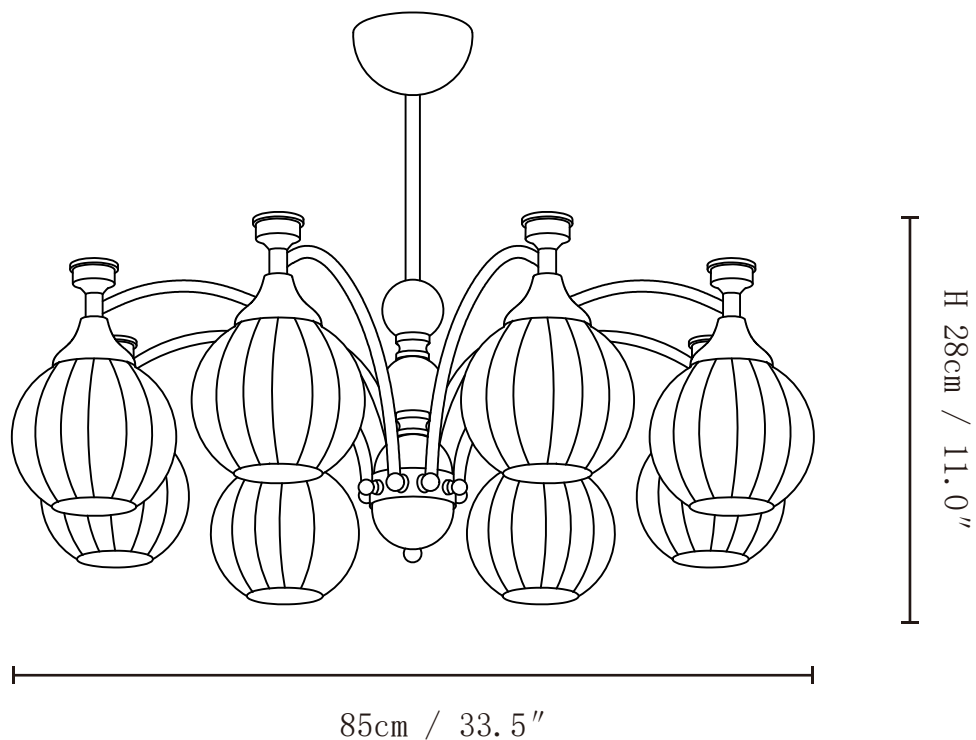

SPECIFICATION SHEET

SPECIFICATION DETAILS

*For custom options, consult factory for details

Fixture Dimensions	Ø 25.9" x H 11.0"(3heads)
Light source	E26 or E27 (bulb not included)
Wattage	MAX 40W incandescent bulb or LED equivalent.
Voltage	AC 110-240V
Mounting	Hardwired.
Dimming	Compatible with dimmable bulbs (bulb not included)
Control method	Compatible with common wall switches (not included)
Finishes	Walnut Color, Gold
Shade Details	White
Material	Glass, Metal, Wood
Rod Length	Suspension rod is 19.7", and can be spliced as needed.

SPECIFICATION SHEET

SPECIFICATION DETAILS

*For custom o tions consult factor for details

Fixture Dimmensions	Ø 25.9" x H 11.0"(5heads)
Light source	E26 or E27 (bulb not included)
Wattage	MAX 40W incandescent bulb or LED equivalent.
Voltage	AC 110-240V
Mounting	Hardwired.
Dimming	Compatible with dimmable bulbs (bulb not included)
Control method	Compatible with common wall switches (not included)
Finishes	Walnut Color, Gold
Shade Details	White
Material	Glass, Metal, Wood
Rod Length	Suspension rod is 19.7", and can be spliced as needed.

SPECIFICATION SHEET

SPECIFICATION DETAILS

*For custom options, consult factory for details

Fixture Dimensions	Ø 33.5" x H 11.0" (8heads)
Light source	E26 or E27 (bulb not included)
Wattage	MAX 40W incandescent bulb or LED equivalent.
Voltage	AC 110-240V
Mounting	Hardwired.
Dimming	Compatible with dimmable bulbs (bulb not included)
Control method	Compatible with common wall switches (not included)
Finishes	Walnut Color, Gold
Shade Details	White
Material	Glass, Metal, Wood
Rod Length	Suspension rod is 19.7", and can be spliced as needed.