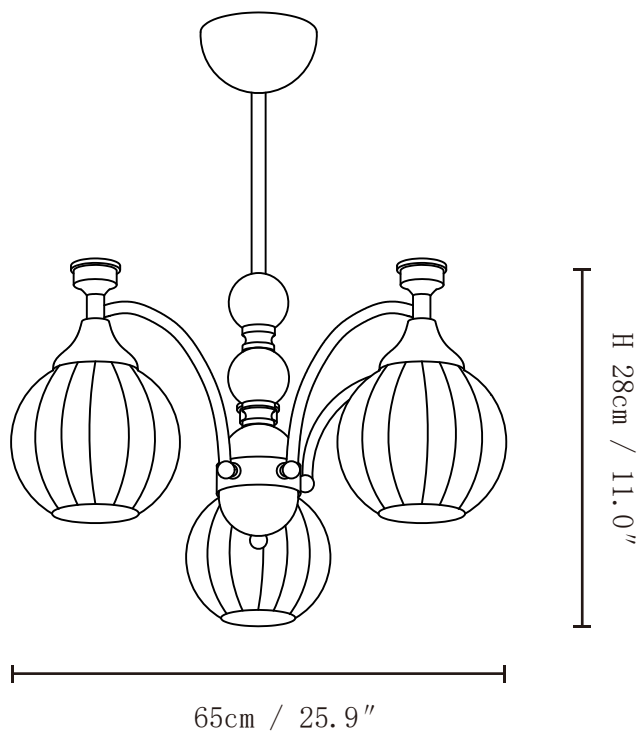

SPECIFICATION SHEET

SPECIFICATION DETAILS

*For custom options, consult factory for details

Fixture Dimensions	Ø 25.9" x H 11.0"(3heads)
Light source	E26 or E27 (bulb not included)
Wattage	MAX 40W incandescent bulb or LED equivalent.
Voltage	AC 110-240V
Mounting	Hardwired.
Dimming	Compatible with dimmable bulbs (bulb not included)
Control method	Compatible with common wall switches (not included)
Finishes	Walnut Color, Gold
Shade Details	White
Material	Glass, Metal, Wood
Rod Length	Suspension rod is 19.7", and can be spliced as needed.

SPECIFICATION SHEET

SPECIFICATION DETAILS

*For custom o tions consult factor for details

Fixture Dimmensions	Ø 25.9" x H 11.0"(5heads)
Light source	E26 or E27 (bulb not included)
Wattage	MAX 40W incandescent bulb or LED equivalent.
Voltage	AC 110-240V
Mounting	Hardwired.
Dimming	Compatible with dimmable bulbs (bulb not included)
Control method	Compatible with common wall switches (not included)
Finishes	Walnut Color, Gold
Shade Details	White
Material	Glass, Metal, Wood
Rod Length	Suspension rod is 19.7", and can be spliced as needed.

SPECIFICATION SHEET

SPECIFICATION DETAILS

*For custom options, consult factory for details

Fixture Dimensions	Ø 33.5" x H 11.0" (8heads)
Light source	E26 or E27 (bulb not included)
Wattage	MAX 40W incandescent bulb or LED equivalent.
Voltage	AC 110-240V
Mounting	Hardwired.
Dimming	Compatible with dimmable bulbs (bulb not included)
Control method	Compatible with common wall switches (not included)
Finishes	Walnut Color, Gold
Shade Details	White
Material	Glass, Metal, Wood
Rod Length	Suspension rod is 19.7", and can be spliced as needed.