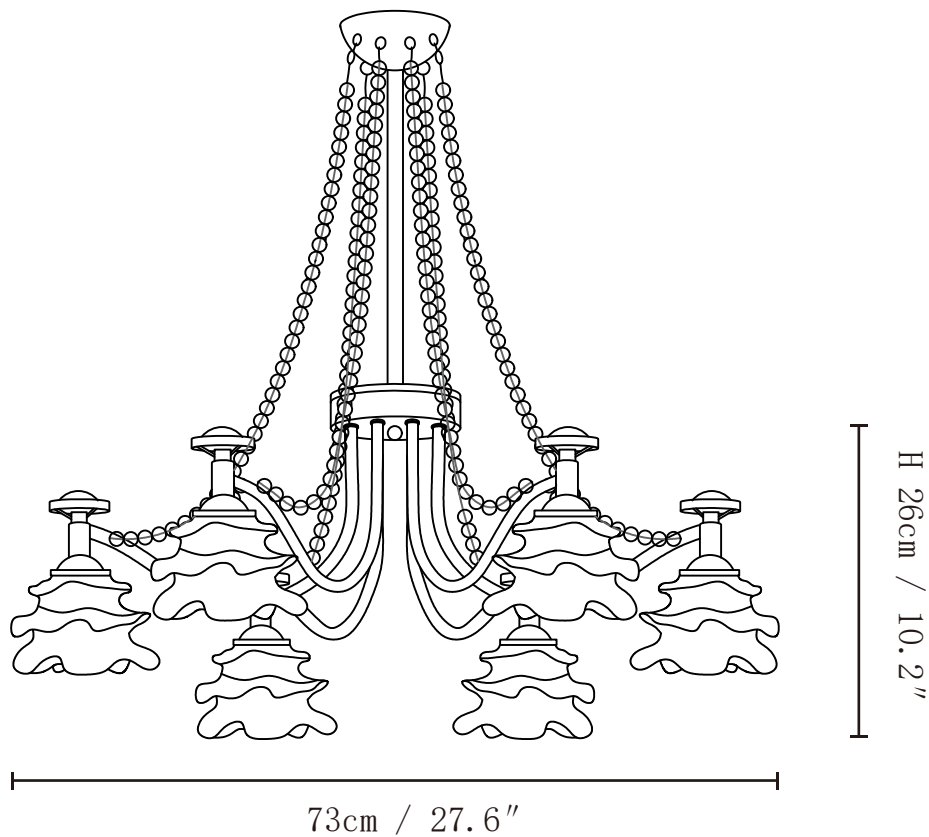

SPECIFICATION SHEET

SPECIFICATION DETAILS

*For custom options, consult factory for details

Fixture Dimensions	D 27.6" x H 10.2" (6heads)
Light source	E26 or E27 (bulb not included)
Wattage	MAX 40W incandescent bulb or LED equivalent.
Voltage	AC 110-240V
Mounting	Hardwired.
Dimming	Compatible with dimmable bulbs (bulb not included)
Control method	Compatible with common wall switches(not included)
Finishes	Gold.
Shade Details	White.
Material	Metal, Glass, Pearl necklace.
Rod Length	Suspension rod is 11.8", and can be spliced as needed.

SPECIFICATION SHEET

SPECIFICATION DETAILS

*For custom options, consult factory for details

Fixture Dimensions	D 33.5" x H 10.2" (8heads)
Light source	E26 or E27 (bulb not included)
Wattage	MAX 40W incandescent bulb or LED equivalent.
Voltage	AC 110-240V
Mounting	Hardwired.
Dimming	Compatible with dimmable bulbs (bulb not included)
Control method	Compatible with common wall switches(not included)
Finishes	Gold.
Shade Details	White.
Material	Metal, Glass, Pearl necklace.
Rod Length	Suspension rod is 11.8", and can be spliced as needed.

SPECIFICATION SHEET

SPECIFICATION DETAILS

*For custom options, consult factory for details

Fixture Dimensions	D 33.5" x H 10.2" (10heads)
Light source	E26 or E27 (bulb not included)
Wattage	MAX 40W incandescent bulb or LED equivalent.
Voltage	AC 110-240V
Mounting	Hardwired.
Dimming	Compatible with dimmable bulbs (bulb not included)
Control method	Compatible with common wall switches(not included)
Finishes	Gold.
Shade Details	White.
Material	Metal, Glass, Pearl necklace.
Rod Length	Suspension rod is 11.8", and can be spliced as needed.