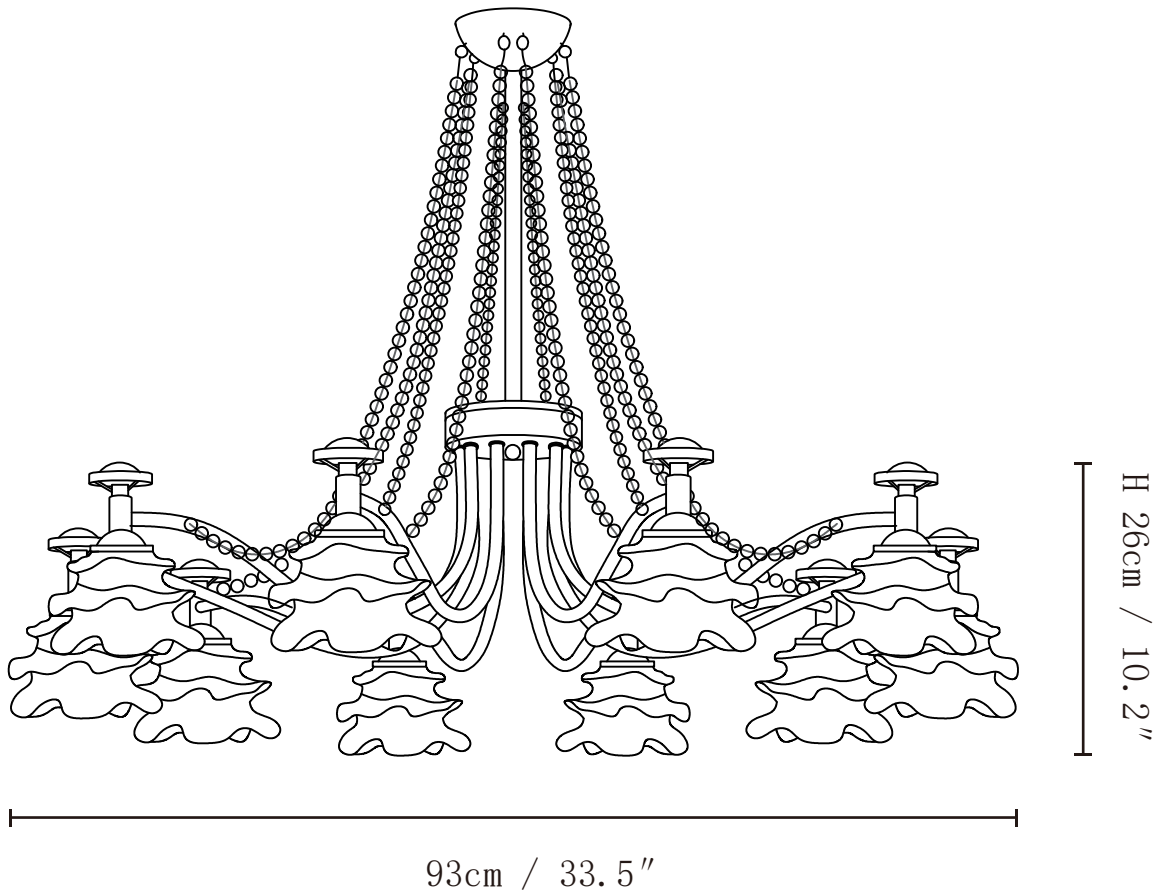

SPECIFICATION SHEET

SPECIFICATION DETAILS

*For custom options, consult factory for details

Fixture Dimensions	D 27.6" x H 10.2" (6heads)
Light source	E26 or E27 (bulb not included)
Wattage	MAX 40W incandescent bulb or LED equivalent.
Voltage	AC 110-240V
Mounting	Hardwired.
Dimming	Compatible with dimmable bulbs (bulb not included)
Control method	Compatible with common wall switches(not included)
Finishes	Gold.
Shade Details	White.
Material	Metal, Glass, Pearl necklace.
Rod Length	Suspension rod is 11.8", and can be spliced as needed.

SPECIFICATION SHEET

SPECIFICATION DETAILS

*For custom options, consult factory for details

Fixture Dimensions	D 33.5" x H 10.2" (8heads)
Light source	E26 or E27 (bulb not included)
Wattage	MAX 40W incandescent bulb or LED equivalent.
Voltage	AC 110-240V
Mounting	Hardwired.
Dimming	Compatible with dimmable bulbs (bulb not included)
Control method	Compatible with common wall switches(not included)
Finishes	Gold.
Shade Details	White.
Material	Metal, Glass, Pearl necklace.
Rod Length	Suspension rod is 11.8", and can be spliced as needed.

SPECIFICATION SHEET

SPECIFICATION DETAILS

*For custom options, consult factory for details

Fixture Dimensions	D 33.5" x H 10.2" (10heads)
Light source	E26 or E27 (bulb not included)
Wattage	MAX 40W incandescent bulb or LED equivalent.
Voltage	AC 110-240V
Mounting	Hardwired.
Dimming	Compatible with dimmable bulbs (bulb not included)
Control method	Compatible with common wall switches(not included)
Finishes	Gold.
Shade Details	White.
Material	Metal, Glass, Pearl necklace.
Rod Length	Suspension rod is 11.8", and can be spliced as needed.