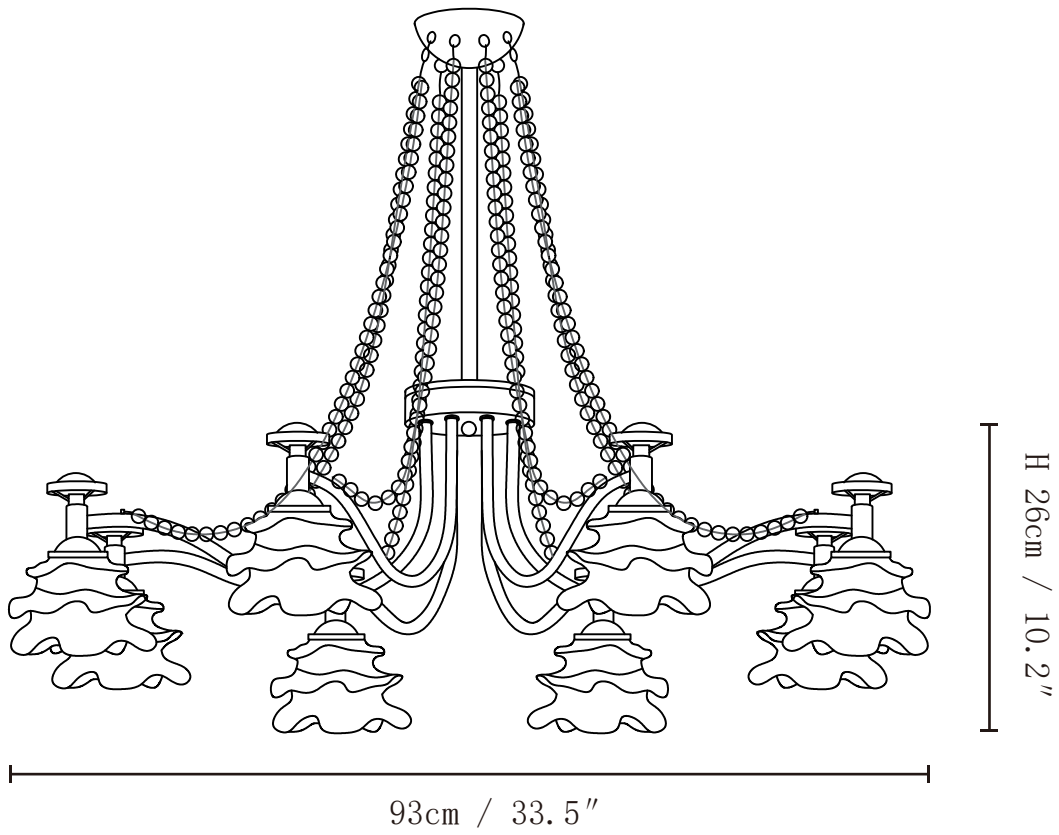

SPECIFICATION SHEET

SPECIFICATION DETAILS

*For custom options, consult factory for details

Fixture Dimensions	D 27.6" x H 10.2" (6heads)
Light source	E26 or E27 (bulb not included)
Wattage	MAX 40W incandescent bulb or LED equivalent.
Voltage	AC 110-240V
Mounting	Hardwired.
Dimming	Compatible with dimmable bulbs (bulb not included)
Control method	Compatible with common wall switches(not included)
Finishes	Gold.
Shade Details	White.
Material	Metal, Glass, Pearl necklace.
Rod Length	Suspension rod is 11.8", and can be spliced as needed.

SPECIFICATION SHEET

SPECIFICATION DETAILS

*For custom options, consult factory for details

Fixture Dimensions	D 33.5" x H 10.2" (8heads)
Light source	E26 or E27 (bulb not included)
Wattage	MAX 40W incandescent bulb or LED equivalent.
Voltage	AC 110-240V
Mounting	Hardwired.
Dimming	Compatible with dimmable bulbs (bulb not included)
Control method	Compatible with common wall switches(not included)
Finishes	Gold.
Shade Details	White.
Material	Metal, Glass, Pearl necklace.
Rod Length	Suspension rod is 11.8", and can be spliced as needed.

SPECIFICATION SHEET

SPECIFICATION DETAILS

*For custom options, consult factory for details

Fixture Dimensions	D 33.5" x H 10.2" (10heads)
Light source	E26 or E27 (bulb not included)
Wattage	MAX 40W incandescent bulb or LED equivalent.
Voltage	AC 110-240V
Mounting	Hardwired.
Dimming	Compatible with dimmable bulbs (bulb not included)
Control method	Compatible with common wall switches(not included)
Finishes	Gold.
Shade Details	White.
Material	Metal, Glass, Pearl necklace.
Rod Length	Suspension rod is 11.8", and can be spliced as needed.