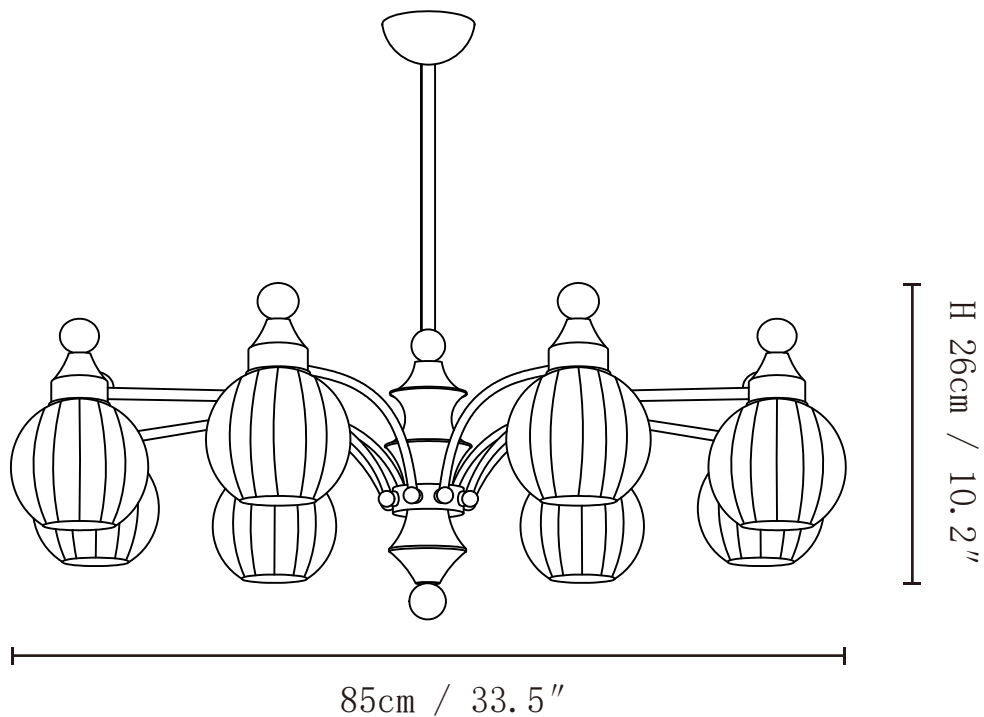

SPECIFICATION SHEET

SPECIFICATION DETAILS

*For custom options, consult factory for details

Fixture Dimensions	D 29.5" x H 10.2" (6heads)
Light source	E26 or E27 (bulb not included)
Wattage	MAX 40W incandescent bulb or LED equivalent.
Voltage	AC 110-240V
Mounting	Hardwired.
Dimming	Compatible with dimmable bulbs (bulb not included)
Control method	Compatible with common wall switches(not included)
Finishes	Gold, Walnut color
Shade Details	White.
Material	Metal, Wood, Glass
Rod Length	Suspension rod is 11.8", and can be spliced as needed.

SPECIFICATION SHEET

SPECIFICATION DETAILS

*For custom options, consult factory for details

Fixture Dimensions	D 33.5" x H 10.2" (8heads)
Light source	E26 or E27 (bulb not included)
Wattage	MAX 40W incandescent bulb or LED equivalent.
Voltage	AC 110-240V
Mounting	Hardwired.
Dimming	Compatible with dimmable bulbs (bulb not included)
Control method	Compatible with common wall switches (not included)
Finishes	Gold, Walnut color
Shade Details	White.
Material	Metal, Wood, Glass
Rod Length	Suspension rod is 11.8", and can be spliced as needed.

SPECIFICATION SHEET

SPECIFICATION DETAILS

*For custom options, consult factory for details

Fixture Dimensions	D 37.4" x H 10.2" (10heads)
Light source	E26 or E27 (bulb not included)
Wattage	MAX 40W incandescent bulb or LED equivalent.
Voltage	AC 110-240V
Mounting	Hardwired.
Dimming	Compatible with dimmable bulbs (bulb not included)
Control method	Compatible with common wall switches (not included)
Finishes	Gold, Walnut color
Shade Details	White.
Material	Metal, Wood, Glass
Rod Length	Suspension rod is 11.8", and can be spliced as needed.