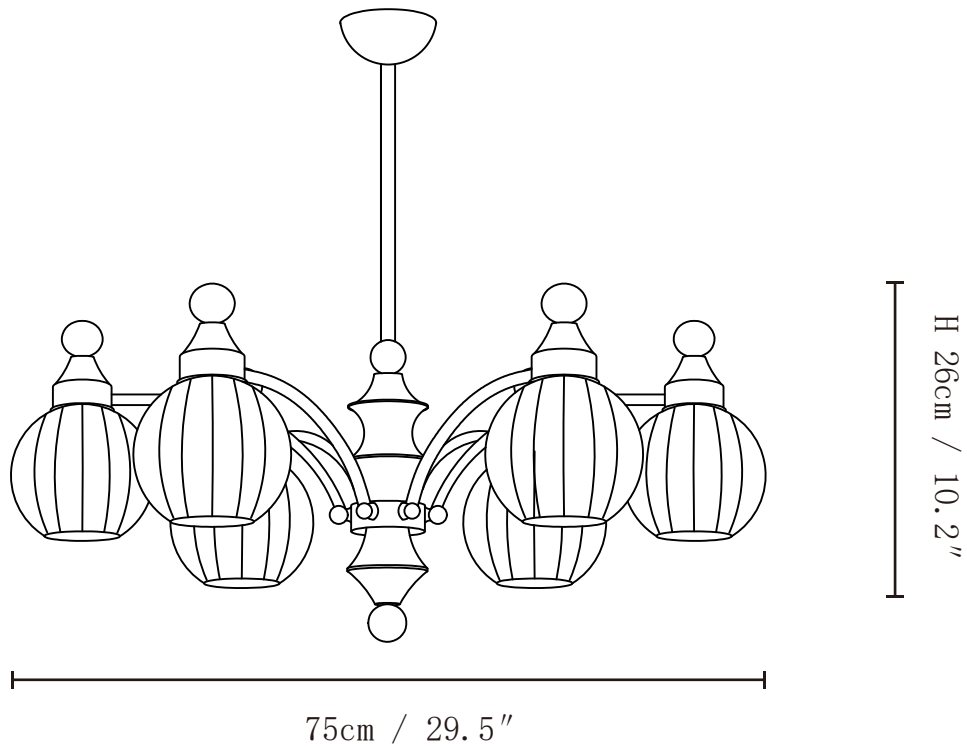

SPECIFICATION SHEET

SPECIFICATION DETAILS

*For custom options, consult factory for details

Fixture Dimensions	D 29.5" x H 10.2" (6heads)
Light source	E26 or E27 (bulb not included)
Wattage	MAX 40W incandescent bulb or LED equivalent.
Voltage	AC 110-240V
Mounting	Hardwired.
Dimming	Compatible with dimmable bulbs (bulb not included)
Control method	Compatible with common wall switches(not included)
Finishes	Gold, Walnut color
Shade Details	White.
Material	Metal, Wood, Glass
Rod Length	Suspension rod is 11.8", and can be spliced as needed.

SPECIFICATION SHEET

SPECIFICATION DETAILS

*For custom options, consult factory for details

Fixture Dimensions	D 33.5" x H 10.2" (8heads)
Light source	E26 or E27 (bulb not included)
Wattage	MAX 40W incandescent bulb or LED equivalent.
Voltage	AC 110-240V
Mounting	Hardwired.
Dimming	Compatible with dimmable bulbs (bulb not included)
Control method	Compatible with common wall switches (not included)
Finishes	Gold, Walnut color
Shade Details	White.
Material	Metal, Wood, Glass
Rod Length	Suspension rod is 11.8", and can be spliced as needed.

SPECIFICATION SHEET

SPECIFICATION DETAILS

*For custom options, consult factory for details

Fixture Dimensions	D 37.4" x H 10.2" (10heads)
Light source	E26 or E27 (bulb not included)
Wattage	MAX 40W incandescent bulb or LED equivalent.
Voltage	AC 110-240V
Mounting	Hardwired.
Dimming	Compatible with dimmable bulbs (bulb not included)
Control method	Compatible with common wall switches (not included)
Finishes	Gold, Walnut color
Shade Details	White.
Material	Metal, Wood, Glass
Rod Length	Suspension rod is 11.8", and can be spliced as needed.