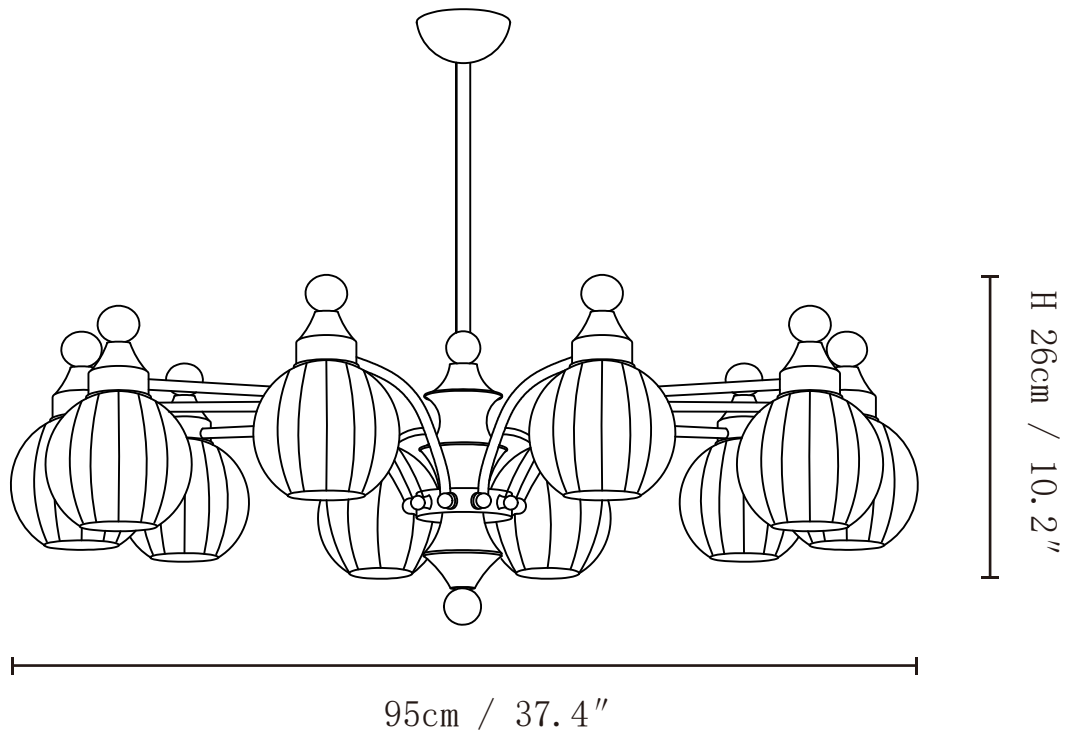

SPECIFICATION SHEET

SPECIFICATION DETAILS

*For custom options, consult factory for details

Fixture Dimensions	D 29.5" x H 10.2" (6heads)
Light source	E26 or E27 (bulb not included)
Wattage	MAX 40W incandescent bulb or LED equivalent.
Voltage	AC 110-240V
Mounting	Hardwired.
Dimming	Compatible with dimmable bulbs (bulb not included)
Control method	Compatible with common wall switches(not included)
Finishes	Gold, Walnut color
Shade Details	White.
Material	Metal, Wood, Glass
Rod Length	Suspension rod is 11.8", and can be spliced as needed.

SPECIFICATION SHEET

SPECIFICATION DETAILS

*For custom options, consult factory for details

Fixture Dimensions	D 33.5" x H 10.2" (8heads)
Light source	E26 or E27 (bulb not included)
Wattage	MAX 40W incandescent bulb or LED equivalent.
Voltage	AC 110-240V
Mounting	Hardwired.
Dimming	Compatible with dimmable bulbs (bulb not included)
Control method	Compatible with common wall switches (not included)
Finishes	Gold, Walnut color
Shade Details	White.
Material	Metal, Wood, Glass
Rod Length	Suspension rod is 11.8", and can be spliced as needed.

SPECIFICATION SHEET

SPECIFICATION DETAILS

*For custom options, consult factory for details

Fixture Dimensions	D 37.4" x H 10.2" (10heads)
Light source	E26 or E27 (bulb not included)
Wattage	MAX 40W incandescent bulb or LED equivalent.
Voltage	AC 110-240V
Mounting	Hardwired.
Dimming	Compatible with dimmable bulbs (bulb not included)
Control method	Compatible with common wall switches (not included)
Finishes	Gold, Walnut color
Shade Details	White.
Material	Metal, Wood, Glass
Rod Length	Suspension rod is 11.8", and can be spliced as needed.