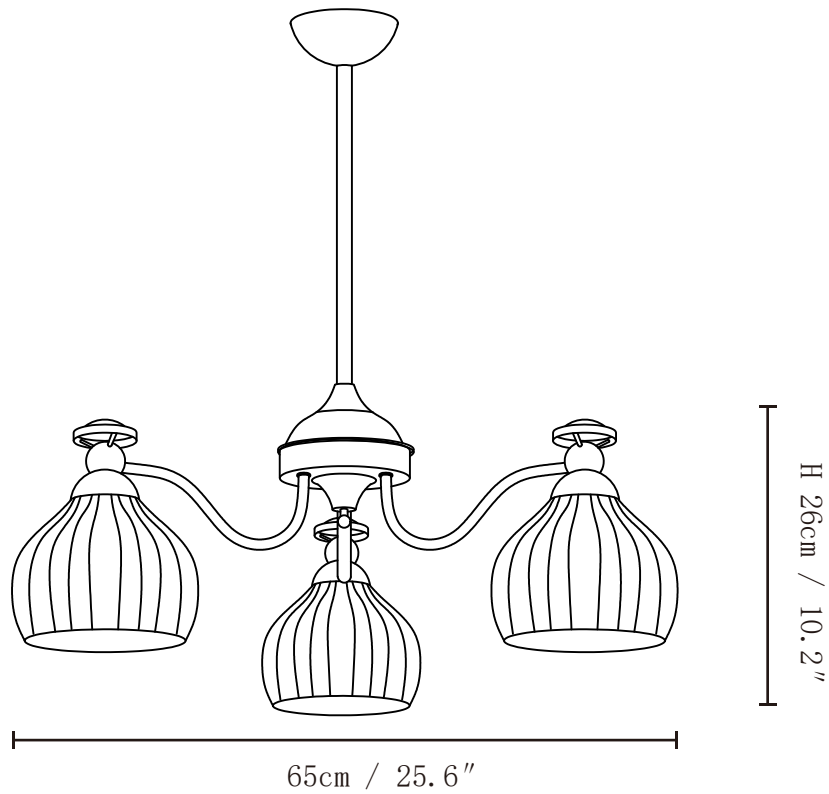

## SPECIFICATION DETAILS

\*For custom options, consult factory for details

Fixture Dimensions	D 25.6" x H 10.2" (3heads)
Light source	E26 or E27 (bulb not included)
Wattage	MAX 40W incandescent bulb or LED equivalent.
Voltage	AC 110-240V
Mounting	Hardwired.
Dimming	Compatible with dimmable bulbs (bulb not included)
Control method	Compatible with common wall switches(not included)
Finishes	Dark brown
Shade Details	White
Material	Metal, Glass
Rod Length	Suspension rod is 11.8", and can be spliced as needed.

## SPECIFICATION DETAILS

\*For custom options, consult factory for details

Fixture Dimensions	L 47.2" x W 6.3" x H 11.8" (4heads)
Light source	E26 or E27 (bulb not included)
Wattage	MAX 40W incandescent bulb or LED equivalent.
Voltage	AC 110-240V
Mounting	Hardwired.
Dimming	Compatible with dimmable bulbs (bulb not included)
Control method	Compatible with common wall switches(not included)
Finishes	Dark brown
Shade Details	White
Material	Metal, Glass
Rod Length	Suspension rod is 11.8", and can be spliced as needed.

## SPECIFICATION DETAILS

\*For custom options, consult factory for details

Fixture Dimensions	D 27.6" x H 10.2" (6heads)
Light source	E26 or E27 (bulb not included)
Wattage	MAX 40W incandescent bulb or LED equivalent.
Voltage	AC 110-240V
Mounting	Hardwired.
Dimming	Compatible with dimmable bulbs (bulb not included)
Control method	Compatible with common wall switches (not included)
Finishes	Dark brown
Shade Details	White
Material	Metal, Glass
Rod Length	Suspension rod is 11.8", and can be spliced as needed.