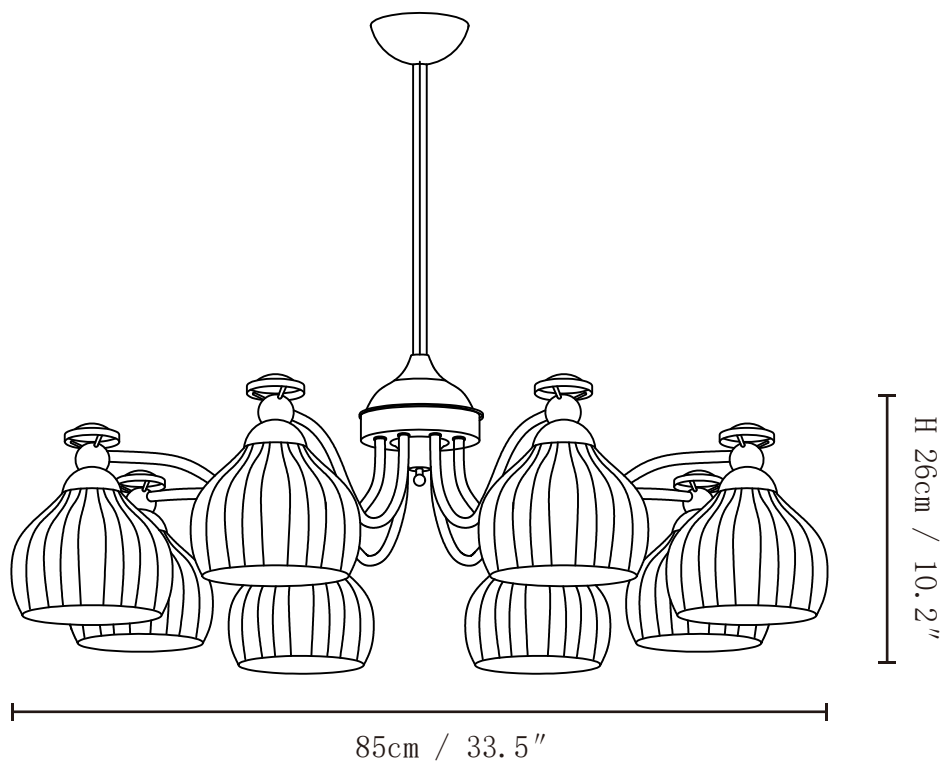

SPECIFICATION SHEET

SPECIFICATION DETAILS

*For custom options, consult factory for details

Fixture Dimensions	D 33.5" x H 10.2" (8heads)
Light source	E26 or E27 (bulb not included)
Wattage	MAX 40W incandescent bulb or LED equivalent.
Voltage	AC 110-240V
Mounting	Hardwired.
Dimming	Compatible with dimmable bulbs (bulb not included)
Control method	Compatible with common wall switches (not included)
Finishes	Dark brown
Shade Details	White
Material	Metal, Glass
Rod Length	Suspension rod is 11.8", and can be spliced as needed.