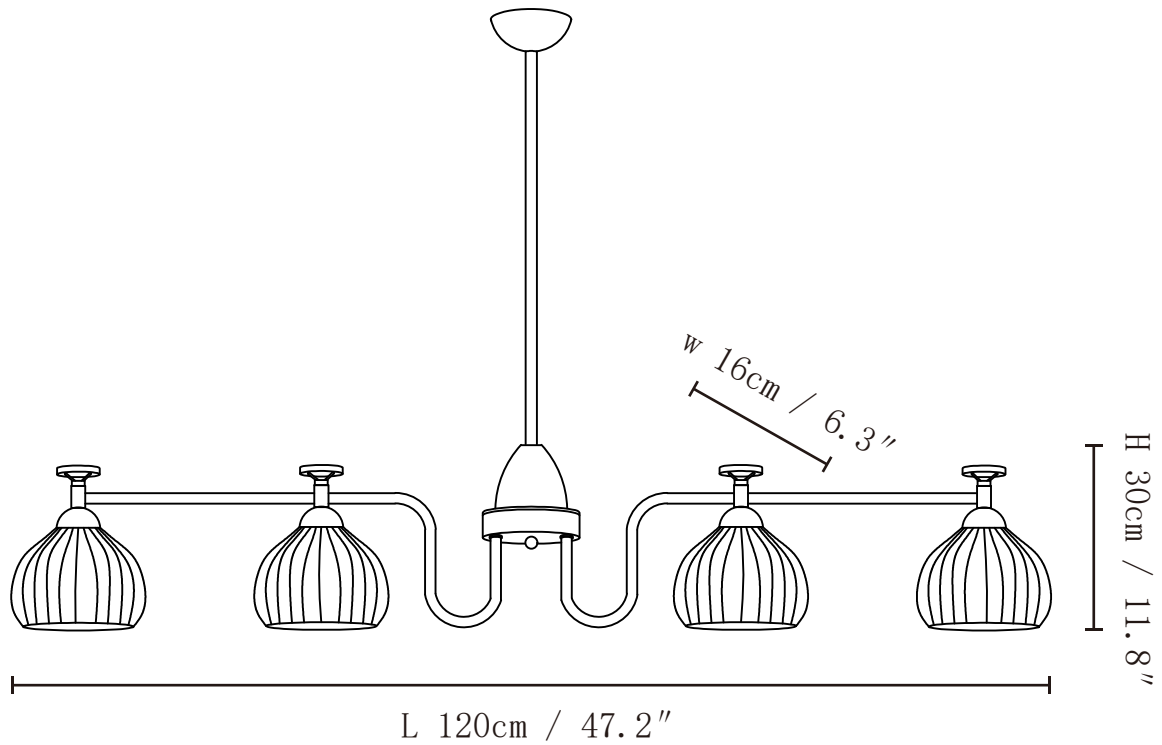

## SPECIFICATION DETAILS

\*For custom options, consult factory for details

Fixture Dimensions	D 25.6" x H 10.2" (3heads)
Light source	E26 or E27 (bulb not included)
Wattage	MAX 40W incandescent bulb or LED equivalent.
Voltage	AC 110-240V
Mounting	Hardwired.
Dimming	Compatible with dimmable bulbs (bulb not included)
Control method	Compatible with common wall switches(not included)
Finishes	Dark brown
Shade Details	White
Material	Metal, Glass
Rod Length	Suspension rod is 11.8", and can be spliced as needed.

## SPECIFICATION DETAILS

\*For custom options, consult factory for details

Fixture Dimensions	L 47.2" x W 6.3" x H 11.8" (4heads)
Light source	E26 or E27 (bulb not included)
Wattage	MAX 40W incandescent bulb or LED equivalent.
Voltage	AC 110-240V
Mounting	Hardwired.
Dimming	Compatible with dimmable bulbs (bulb not included)
Control method	Compatible with common wall switches(not included)
Finishes	Dark brown
Shade Details	White
Material	Metal, Glass
Rod Length	Suspension rod is 11.8", and can be spliced as needed.

## SPECIFICATION DETAILS

\*For custom options, consult factory for details

Fixture Dimensions	D 27.6" x H 10.2" (6heads)
Light source	E26 or E27 (bulb not included)
Wattage	MAX 40W incandescent bulb or LED equivalent.
Voltage	AC 110-240V
Mounting	Hardwired.
Dimming	Compatible with dimmable bulbs (bulb not included)
Control method	Compatible with common wall switches (not included)
Finishes	Dark brown
Shade Details	White
Material	Metal, Glass
Rod Length	Suspension rod is 11.8", and can be spliced as needed.