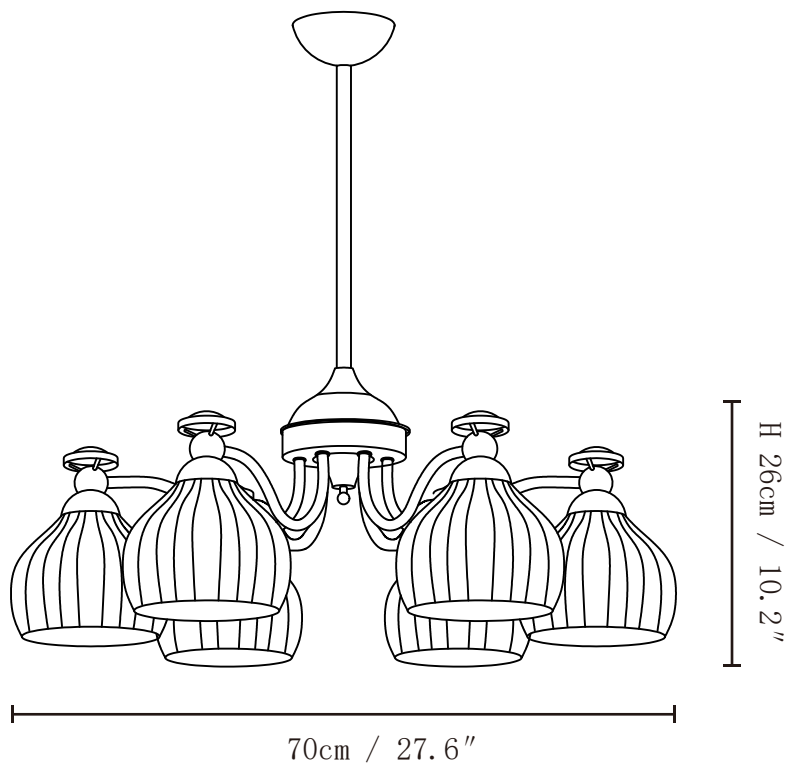

## SPECIFICATION DETAILS

\*For custom options, consult factory for details

Fixture Dimensions	D 25.6" x H 10.2" (3heads)
Light source	E26 or E27 (bulb not included)
Wattage	MAX 40W incandescent bulb or LED equivalent.
Voltage	AC 110-240V
Mounting	Hardwired.
Dimming	Compatible with dimmable bulbs (bulb not included)
Control method	Compatible with common wall switches(not included)
Finishes	Dark brown
Shade Details	White
Material	Metal, Glass
Rod Length	Suspension rod is 11.8", and can be spliced as needed.

## SPECIFICATION DETAILS

\*For custom options, consult factory for details

Fixture Dimensions	L 47.2" x W 6.3" x H 11.8" (4heads)
Light source	E26 or E27 (bulb not included)
Wattage	MAX 40W incandescent bulb or LED equivalent.
Voltage	AC 110-240V
Mounting	Hardwired.
Dimming	Compatible with dimmable bulbs (bulb not included)
Control method	Compatible with common wall switches(not included)
Finishes	Dark brown
Shade Details	White
Material	Metal, Glass
Rod Length	Suspension rod is 11.8", and can be spliced as needed.

## SPECIFICATION DETAILS

\*For custom options, consult factory for details

Fixture Dimensions	D 27.6" x H 10.2" (6heads)
Light source	E26 or E27 (bulb not included)
Wattage	MAX 40W incandescent bulb or LED equivalent.
Voltage	AC 110-240V
Mounting	Hardwired.
Dimming	Compatible with dimmable bulbs (bulb not included)
Control method	Compatible with common wall switches (not included)
Finishes	Dark brown
Shade Details	White
Material	Metal, Glass
Rod Length	Suspension rod is 11.8", and can be spliced as needed.