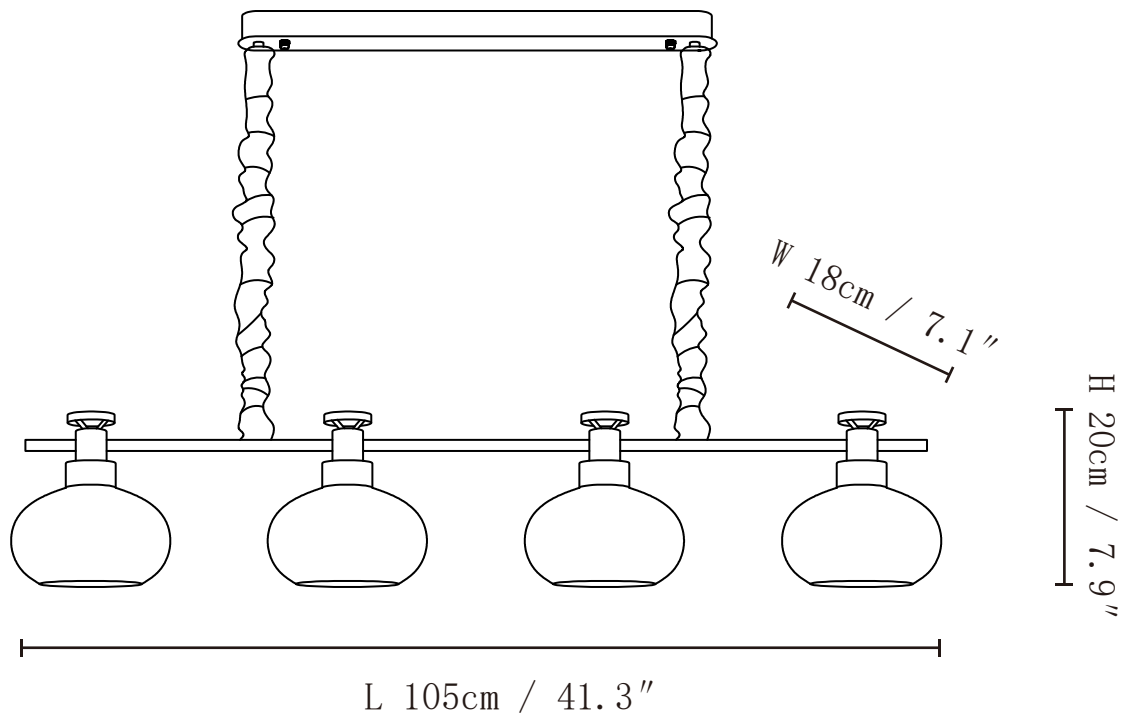

SPECIFICATION SHEET

SPECIFICATION DETAILS

*For custom options, consult factory for details

Fixture Dimensions	L 41.3" x W 7.1" x H 7.9"
Light source	E26 or E27 (bulb not included)
Wattage	MAX 40W incandescent bulb or LED equivalent.
Voltage	AC 110-240V
Mounting	Hardwired.
Dimming	Compatible with dimmable bulbs (bulb not included)
Control method	Compatible with common wall switches (not included)
Finishes	Dark brown
Shade Details	White.
Material	Metal, Glass
Rod Length	Suspension rod is 11.8", and can be spliced as needed.

SPECIFICATION SHEET

SPECIFICATION DETAILS

*For custom options, consult factory for details

Fixture Dimensions	D 31.5" x H 10.2"
Light source	E26 or E27 (bulb not included)
Wattage	MAX 40W incandescent bulb or LED equivalent.
Voltage	AC 110-240V
Mounting	Hardwired.
Dimming	Compatible with dimmable bulbs (bulb not included)
Control method	Compatible with common wall switches (not included)
Finishes	Dark brown
Shade Details	White.
Material	Metal, Glass
Rod Length	Suspension rod is 11.8", and can be spliced as needed.

SPECIFICATION SHEET

SPECIFICATION DETAILS

*For custom options, consult factory for details

Fixture Dimensions	D 39.4" x H 10.2"
Light source	E26 or E27 (bulb not included)
Wattage	MAX 40W incandescent bulb or LED equivalent.
Voltage	AC 110-240V
Mounting	Hardwired.
Dimming	Compatible with dimmable bulbs (bulb not included)
Control method	Compatible with common wall switches (not included)
Finishes	Dark brown
Shade Details	White.
Material	Metal, Glass
Rod Length	Suspension rod is 11.8", and can be spliced as needed.