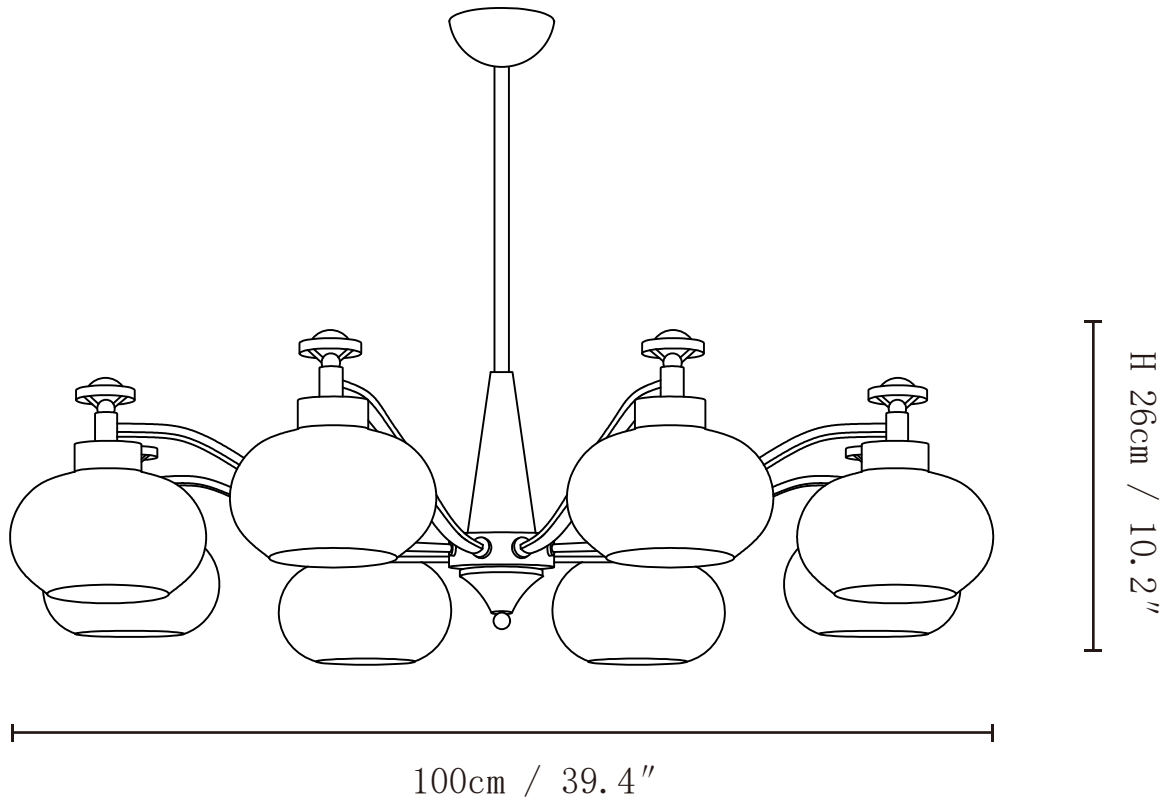

SPECIFICATION SHEET

SPECIFICATION DETAILS

*For custom options, consult factory for details

Fixture Dimensions	L 41.3" x W 7.1" x H 7.9"
Light source	E26 or E27 (bulb not included)
Wattage	MAX 40W incandescent bulb or LED equivalent.
Voltage	AC 110-240V
Mounting	Hardwired.
Dimming	Compatible with dimmable bulbs (bulb not included)
Control method	Compatible with common wall switches (not included)
Finishes	Dark brown
Shade Details	White.
Material	Metal, Glass
Rod Length	Suspension rod is 11.8", and can be spliced as needed.

SPECIFICATION SHEET

SPECIFICATION DETAILS

*For custom options, consult factory for details

Fixture Dimensions	D 31.5" x H 10.2"
Light source	E26 or E27 (bulb not included)
Wattage	MAX 40W incandescent bulb or LED equivalent.
Voltage	AC 110-240V
Mounting	Hardwired.
Dimming	Compatible with dimmable bulbs (bulb not included)
Control method	Compatible with common wall switches (not included)
Finishes	Dark brown
Shade Details	White.
Material	Metal, Glass
Rod Length	Suspension rod is 11.8", and can be spliced as needed.

SPECIFICATION SHEET

SPECIFICATION DETAILS

*For custom options, consult factory for details

Fixture Dimensions	D 39.4" x H 10.2"
Light source	E26 or E27 (bulb not included)
Wattage	MAX 40W incandescent bulb or LED equivalent.
Voltage	AC 110-240V
Mounting	Hardwired.
Dimming	Compatible with dimmable bulbs (bulb not included)
Control method	Compatible with common wall switches (not included)
Finishes	Dark brown
Shade Details	White.
Material	Metal, Glass
Rod Length	Suspension rod is 11.8", and can be spliced as needed.