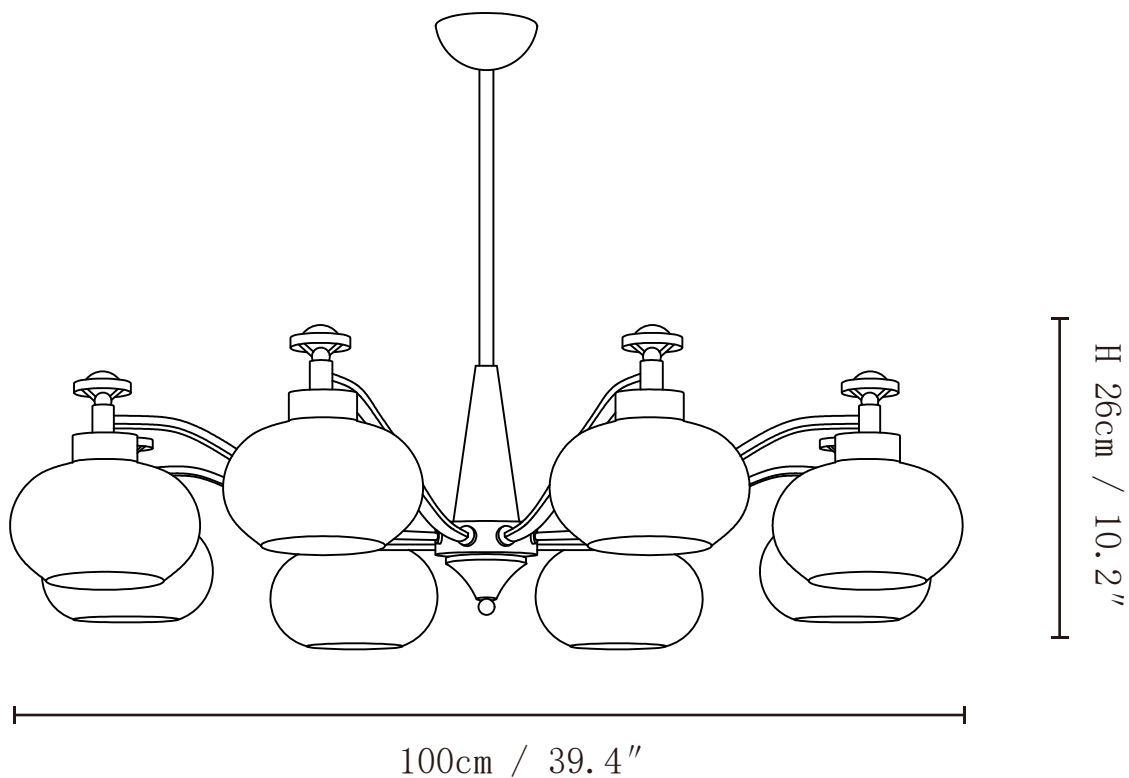

SPECIFICATION SHEET

SPECIFICATION DETAILS

*For custom options, consult factory for details

Fixture Dimensions	L 41.3" x W 7.1" x H 7.9"
Light source	E26 or E27 (bulb not included)
Wattage	MAX 40W incandescent bulb or LED equivalent.
Voltage	AC 110-240V
Mounting	Hardwired.
Dimming	Compatible with dimmable bulbs (bulb not included)
Control method	Compatible with common wall switches (not included)
Finishes	Dark brown
Shade Details	White.
Material	Metal, Glass
Rod Length	Suspension rod is 11.8", and can be spliced as needed.

SPECIFICATION SHEET

SPECIFICATION DETAILS

*For custom options, consult factory for details

Fixture Dimensions	D 31.5" x H 10.2"
Light source	E26 or E27 (bulb not included)
Wattage	MAX 40W incandescent bulb or LED equivalent.
Voltage	AC 110-240V
Mounting	Hardwired.
Dimming	Compatible with dimmable bulbs (bulb not included)
Control method	Compatible with common wall switches (not included)
Finishes	Dark brown
Shade Details	White.
Material	Metal, Glass
Rod Length	Suspension rod is 11.8", and can be spliced as needed.

SPECIFICATION SHEET

SPECIFICATION DETAILS

*For custom options, consult factory for details

Fixture Dimensions	D 39.4" x H 10.2"
Light source	E26 or E27 (bulb not included)
Wattage	MAX 40W incandescent bulb or LED equivalent.
Voltage	AC 110-240V
Mounting	Hardwired.
Dimming	Compatible with dimmable bulbs (bulb not included)
Control method	Compatible with common wall switches (not included)
Finishes	Dark brown
Shade Details	White.
Material	Metal, Glass
Rod Length	Suspension rod is 11.8", and can be spliced as needed.