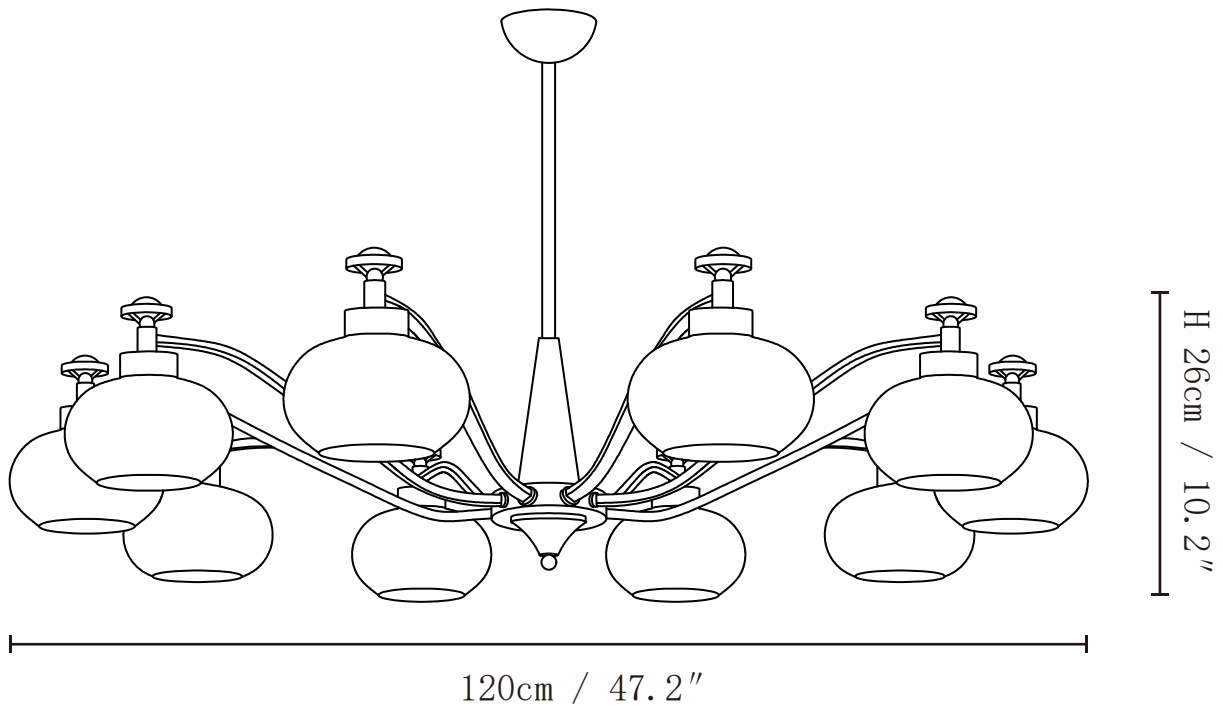

SPECIFICATION SHEET

SPECIFICATION DETAILS

*For custom options, consult factory for details

Fixture Dimensions	D 31.5" x H 10.2"
Light source	E26 or E27 (bulb not included)
Wattage	MAX 40W incandescent bulb or LED equivalent.
Voltage	AC 110-240V
Mounting	Hardwired.
Dimming	Compatible with dimmable bulbs (bulb not included)
Control method	Compatible with common wall switches (not included)
Finishes	Dark brown
Shade Details	White.
Material	Metal, Glass
Rod Length	Suspension rod is 11.8", and can be spliced as needed.

SPECIFICATION SHEET

SPECIFICATION DETAILS

*For custom options, consult factory for details

Fixture Dimensions	D 39.4" x H 10.2"
Light source	E26 or E27 (bulb not included)
Wattage	MAX 40W incandescent bulb or LED equivalent.
Voltage	AC 110-240V
Mounting	Hardwired.
Dimming	Compatible with dimmable bulbs (bulb not included)
Control method	Compatible with common wall switches (not included)
Finishes	Dark brown
Shade Details	White.
Material	Metal, Glass
Rod Length	Suspension rod is 11.8", and can be spliced as needed.

SPECIFICATION SHEET

SPECIFICATION DETAILS

*For custom options, consult factory for details

Fixture Dimensions	D 47.2" x H 10.2"
Light source	E26 or E27 (bulb not included)
Wattage	MAX 40W incandescent bulb or LED equivalent.
Voltage	AC 110-240V
Mounting	Hardwired.
Dimming	Compatible with dimmable bulbs (bulb not included)
Control method	Compatible with common wall switches (not included)
Finishes	Dark brown
Shade Details	White.
Material	Metal, Glass
Rod Length	Suspension rod is 11.8", and can be spliced as needed.