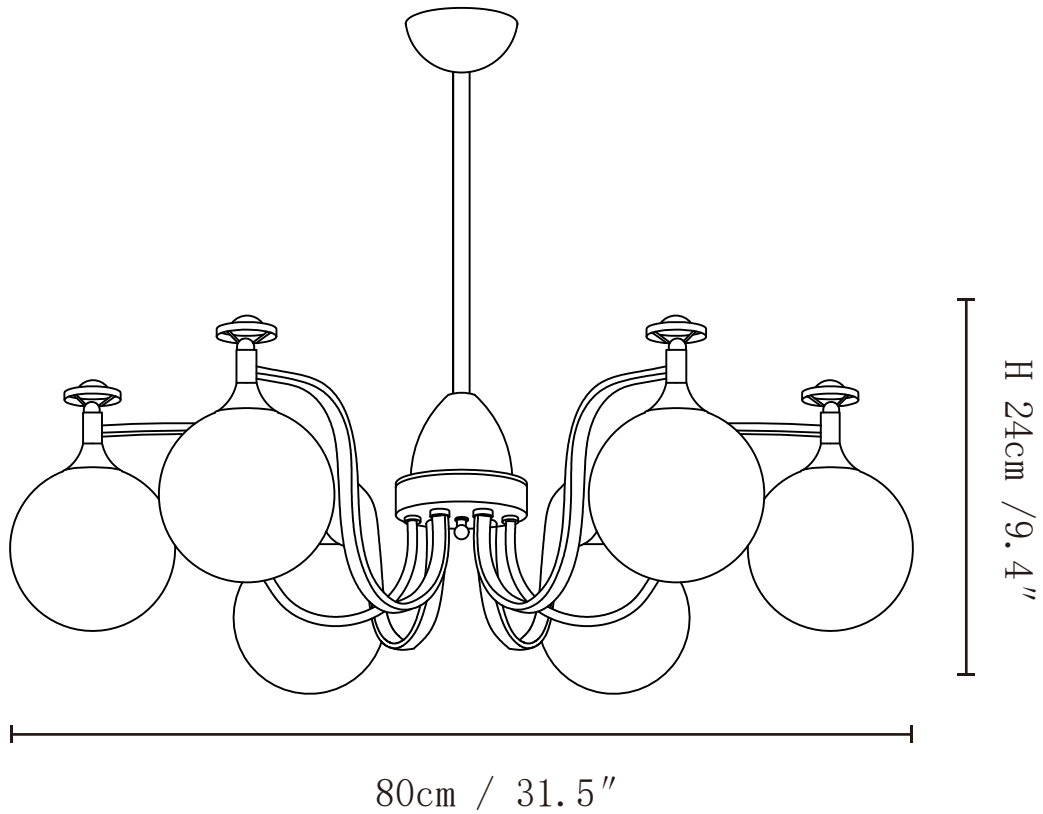

SPECIFICATION SHEET

SPECIFICATION DETAILS

*For custom options, consult factory for details

| | |
|--------------------|--|
| Fixture Dimensions | D 31.5" x H 9.4" (6heads) |
| Light source | E26 or E27 (bulb not included) |
| Wattage | MAX 40W incandescent bulb or LED equivalent. |
| Voltage | AC 110-240V |
| Mounting | Hardwired. |
| Dimming | Compatible with dimmable bulbs (bulb not included) |
| Control method | Compatible with common wall switches (not included) |
| Finishes | Dark brown |
| Shade Details | White |
| Material | Metal, Glass |
| Rod Length | Suspension rod is 11.8", and can be spliced as needed. |

SPECIFICATION SHEET

SPECIFICATION DETAILS

*For custom options, consult factory for details

| | |
|--------------------|--|
| Fixture Dimensions | D 39.4" x H 9.4" (10heads) |
| Light source | E26 or E27 (bulb not included) |
| Wattage | MAX 40W incandescent bulb or LED equivalent. |
| Voltage | AC 110-240V |
| Mounting | Hardwired. |
| Dimming | Compatible with dimmable bulbs (bulb not included) |
| Control method | Compatible with common wall switches (not included) |
| Finishes | Dark brown |
| Shade Details | White |
| Material | Metal, Glass |
| Rod Length | Suspension rod is 11.8", and can be spliced as needed. |