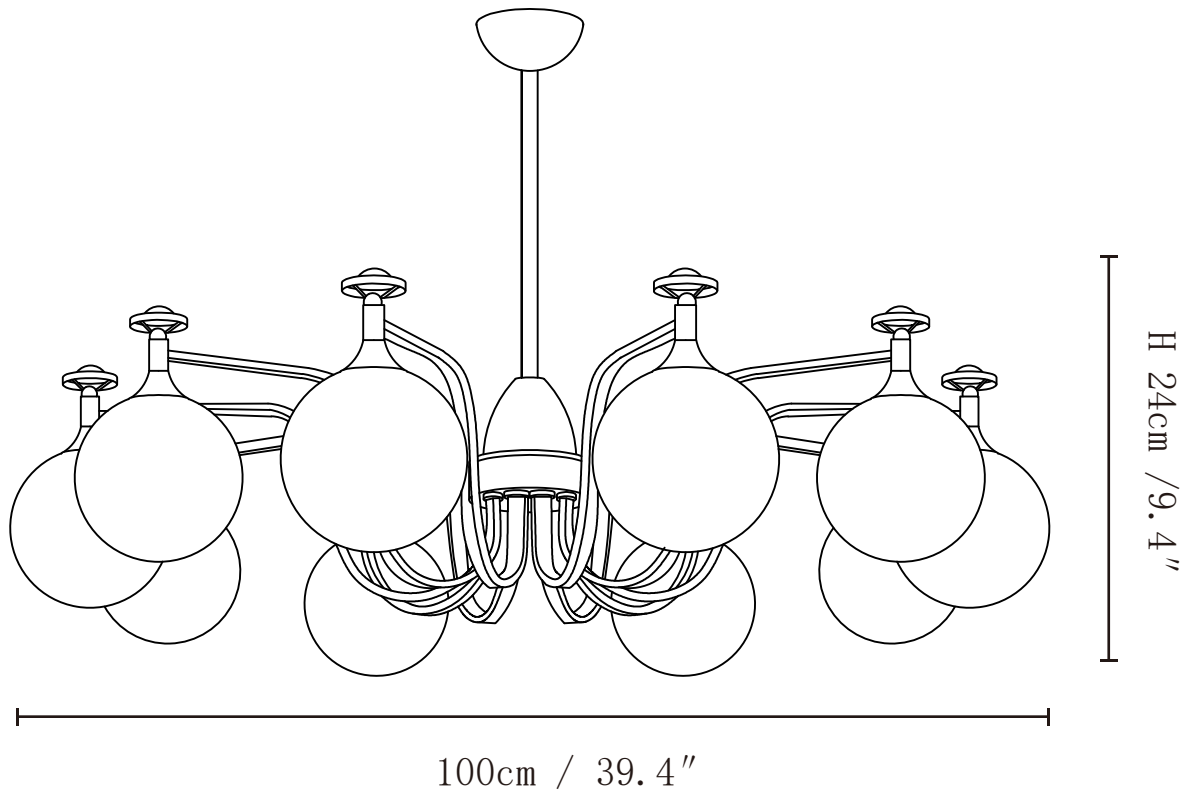

SPECIFICATION SHEET

SPECIFICATION DETAILS

*For custom options, consult factory for details

| | |
|--------------------|--|
| Fixture Dimensions | D 31.5" x H 9.4" (6heads) |
| Light source | E26 or E27 (bulb not included) |
| Wattage | MAX 40W incandescent bulb or LED equivalent. |
| Voltage | AC 110-240V |
| Mounting | Hardwired. |
| Dimming | Compatible with dimmable bulbs (bulb not included) |
| Control method | Compatible with common wall switches (not included) |
| Finishes | Dark brown |
| Shade Details | White |
| Material | Metal, Glass |
| Rod Length | Suspension rod is 11.8", and can be spliced as needed. |

SPECIFICATION SHEET

SPECIFICATION DETAILS

*For custom options, consult factory for details

| | |
|--------------------|--|
| Fixture Dimensions | D 39.4" x H 9.4" (10heads) |
| Light source | E26 or E27 (bulb not included) |
| Wattage | MAX 40W incandescent bulb or LED equivalent. |
| Voltage | AC 110-240V |
| Mounting | Hardwired. |
| Dimming | Compatible with dimmable bulbs (bulb not included) |
| Control method | Compatible with common wall switches (not included) |
| Finishes | Dark brown |
| Shade Details | White |
| Material | Metal, Glass |
| Rod Length | Suspension rod is 11.8", and can be spliced as needed. |