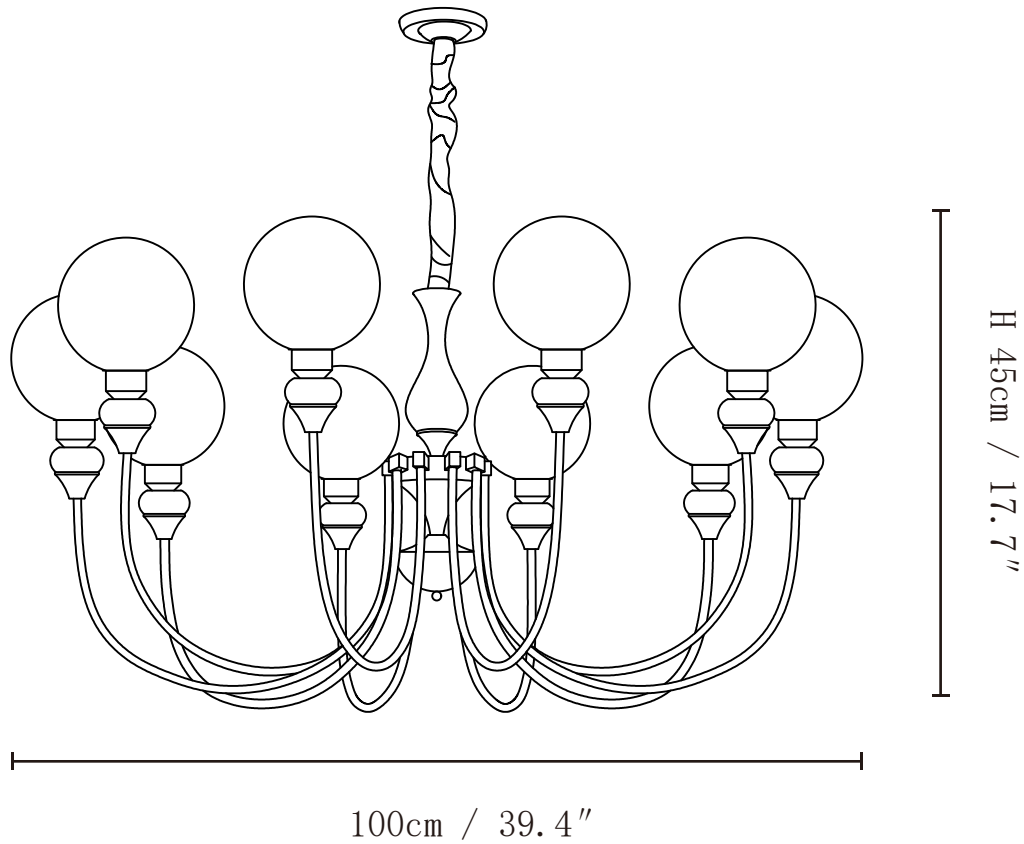

SPECIFICATION SHEET

SPECIFICATION DETAILS

*For custom options, consult factory for details

Fixture Dimensions	D 33.5" x H 16.5" (6heads)
Light source	E26 or E27 (bulb not included)
Wattage	MAX 40W incandescent bulb or LED equivalent.
Voltage	AC 110-240V
Mounting	Hardwired.
Dimming	Compatible with dimmable bulbs (bulb not included)
Control method	Compatible with common wall switches (not included)
Finishes	Gold, Walnut color
Shade Details	White
Material	Metal, Wood, Glass
Rod Length	Suspension rod is 11.8", and can be spliced as needed.

SPECIFICATION SHEET

SPECIFICATION DETAILS

*For custom options, consult factory for details

Fixture Dimensions	D 33.5" x H 17.7" (8heads)
Light source	E26 or E27 (bulb not included)
Wattage	MAX 40W incandescent bulb or LED equivalent.
Voltage	AC 110-240V
Mounting	Hardwired.
Dimming	Compatible with dimmable bulbs (bulb not included)
Control method	Compatible with common wall switches (not included)
Finishes	Gold, Walnut color
Shade Details	White
Material	Metal, Wood, Glass
Rod Length	Suspension rod is 11.8", and can be spliced as needed.

SPECIFICATION SHEET

SPECIFICATION DETAILS

*For custom options, consult factory for details

Fixture Dimensions	D 39.4" x H 17.7" (10heads)
Light source	E26 or E27 (bulb not included)
Wattage	MAX 40W incandescent bulb or LED equivalent.
Voltage	AC 110-240V
Mounting	Hardwired.
Dimming	Compatible with dimmable bulbs (bulb not included)
Control method	Compatible with common wall switches(not included)
Finishes	Gold, Walnut color
Shade Details	White
Material	Metal, Wood, Glass
Rod Length	Suspension rod is 11.8", and can be spliced as needed.