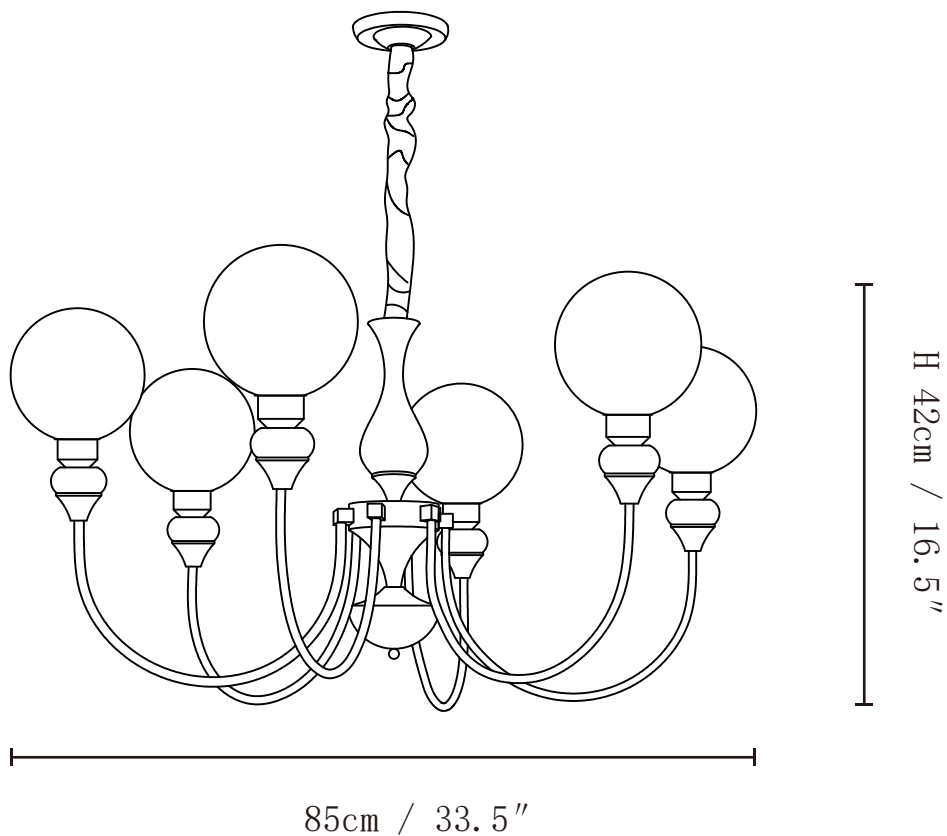

SPECIFICATION SHEET

SPECIFICATION DETAILS

*For custom options, consult factory for details

Fixture Dimensions	D 33.5" x H 16.5" (6heads)
Light source	E26 or E27 (bulb not included)
Wattage	MAX 40W incandescent bulb or LED equivalent.
Voltage	AC 110-240V
Mounting	Hardwired.
Dimming	Compatible with dimmable bulbs (bulb not included)
Control method	Compatible with common wall switches (not included)
Finishes	Gold, Walnut color
Shade Details	White
Material	Metal, Wood, Glass
Rod Length	Suspension rod is 11.8", and can be spliced as needed.

SPECIFICATION SHEET

SPECIFICATION DETAILS

*For custom options, consult factory for details

Fixture Dimensions	D 33.5" x H 17.7" (8heads)
Light source	E26 or E27 (bulb not included)
Wattage	MAX 40W incandescent bulb or LED equivalent.
Voltage	AC 110-240V
Mounting	Hardwired.
Dimming	Compatible with dimmable bulbs (bulb not included)
Control method	Compatible with common wall switches (not included)
Finishes	Gold, Walnut color
Shade Details	White
Material	Metal, Wood, Glass
Rod Length	Suspension rod is 11.8", and can be spliced as needed.

SPECIFICATION SHEET

SPECIFICATION DETAILS

*For custom options, consult factory for details

Fixture Dimensions	D 39.4" x H 17.7" (10heads)
Light source	E26 or E27 (bulb not included)
Wattage	MAX 40W incandescent bulb or LED equivalent.
Voltage	AC 110-240V
Mounting	Hardwired.
Dimming	Compatible with dimmable bulbs (bulb not included)
Control method	Compatible with common wall switches(not included)
Finishes	Gold, Walnut color
Shade Details	White
Material	Metal, Wood, Glass
Rod Length	Suspension rod is 11.8", and can be spliced as needed.