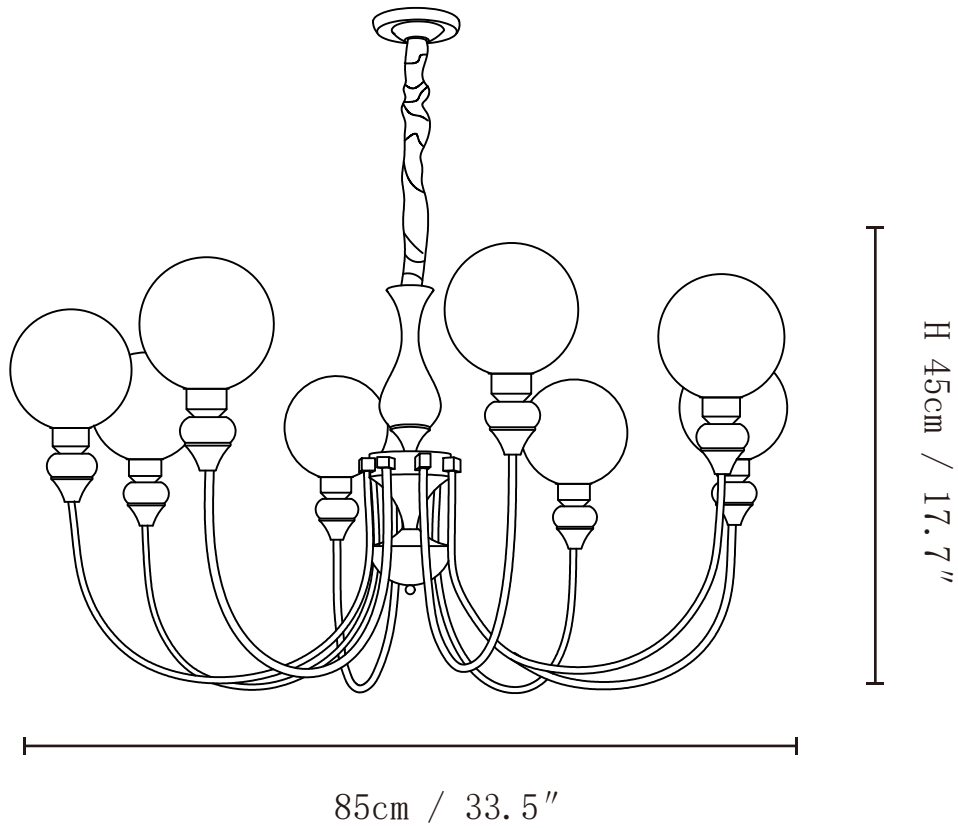

SPECIFICATION SHEET

SPECIFICATION DETAILS

*For custom options, consult factory for details

Fixture Dimensions	D 33.5" x H 16.5" (6heads)
Light source	E26 or E27 (bulb not included)
Wattage	MAX 40W incandescent bulb or LED equivalent.
Voltage	AC 110-240V
Mounting	Hardwired.
Dimming	Compatible with dimmable bulbs (bulb not included)
Control method	Compatible with common wall switches (not included)
Finishes	Gold, Walnut color
Shade Details	White
Material	Metal, Wood, Glass
Rod Length	Suspension rod is 11.8", and can be spliced as needed.

SPECIFICATION SHEET

SPECIFICATION DETAILS

*For custom options, consult factory for details

Fixture Dimensions	D 33.5" x H 17.7" (8heads)
Light source	E26 or E27 (bulb not included)
Wattage	MAX 40W incandescent bulb or LED equivalent.
Voltage	AC 110-240V
Mounting	Hardwired.
Dimming	Compatible with dimmable bulbs (bulb not included)
Control method	Compatible with common wall switches (not included)
Finishes	Gold, Walnut color
Shade Details	White
Material	Metal, Wood, Glass
Rod Length	Suspension rod is 11.8", and can be spliced as needed.

SPECIFICATION SHEET

SPECIFICATION DETAILS

*For custom options, consult factory for details

Fixture Dimensions	D 39.4" x H 17.7" (10heads)
Light source	E26 or E27 (bulb not included)
Wattage	MAX 40W incandescent bulb or LED equivalent.
Voltage	AC 110-240V
Mounting	Hardwired.
Dimming	Compatible with dimmable bulbs (bulb not included)
Control method	Compatible with common wall switches(not included)
Finishes	Gold, Walnut color
Shade Details	White
Material	Metal, Wood, Glass
Rod Length	Suspension rod is 11.8", and can be spliced as needed.