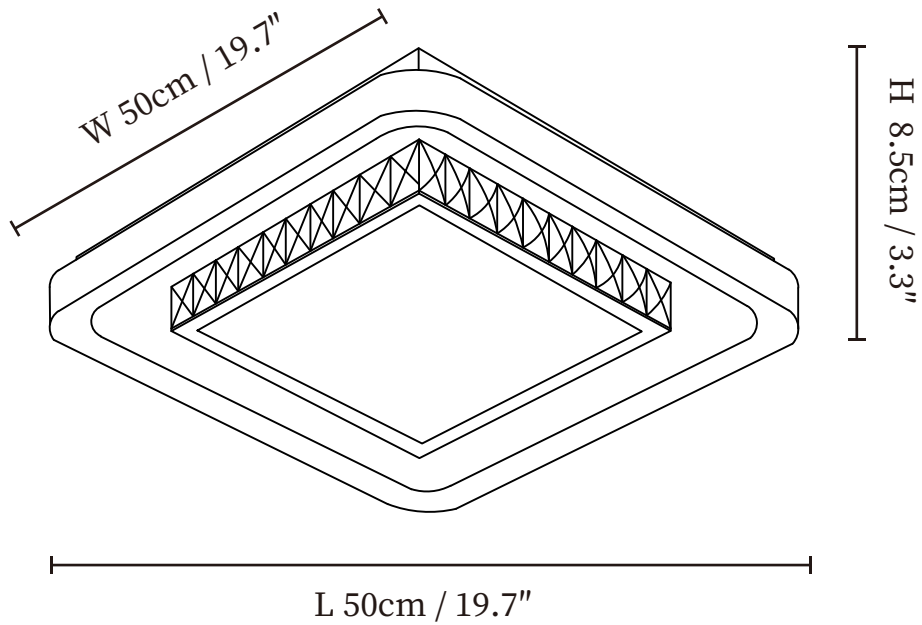

SPECIFICATION SHEET

SPECIFICATION DETAILS

*For custom options, consult factory for details

Fixture Dimensions	∅ 19.7" x H 3.3"
Light source	Integrated LED
Wattage	~58W
Voltage	AC 110-240V
Dimming	Not supported
CRI(Ra)	90+CRI
Mounting	Hardwired.
LED Rated Life	30000 hours
Color Temperature	Warm Light (3000K), Neutral Light (4000K), Cool Light (6000K)
Control method	Compatible with common wall switches (not included)
Finishes	White
Shade Details	Clear, White
Material	Metal, Crystal, Acrylic

SPECIFICATION SHEET

SPECIFICATION DETAILS

*For custom options, consult factory for details

Fixture Dimensions	L 19.7" x W 19.7" x H 3.3"
Light source	Integrated LED
Wattage	~80W
Voltage	AC 110-240V
Dimming	Not supported
CRI(Ra)	90+CRI
Mounting	Hardwired.
LED Rated Life	30000 hours
Color Temperature	Warm Light (3000K), Neutral Light (4000K), Cool Light (6000K)
Control method	Compatible with common wall switches (not included)
Finishes	White
Shade Details	Clear, White
Material	Metal, Crystal, Acrylic

SPECIFICATION SHEET

SPECIFICATION DETAILS

*For custom options, consult factory for details

Fixture Dimensions	L 43.3" x W 27.6" x H 3.3"
Light source	Integrated LED
Wattage	~80W
Voltage	AC 110-240V
Dimming	Not supported
CRI(Ra)	90+CRI
Mounting	Hardwired.
LED Rated Life	30000 hours
Color Temperature	Warm Light (3000K), Neutral Light (4000K), Cool Light (6000K)
Control method	Compatible with common wall switches(not included)
Finishes	White
Shade Details	Clear, White
Material	Metal, Crystal, Acrylic