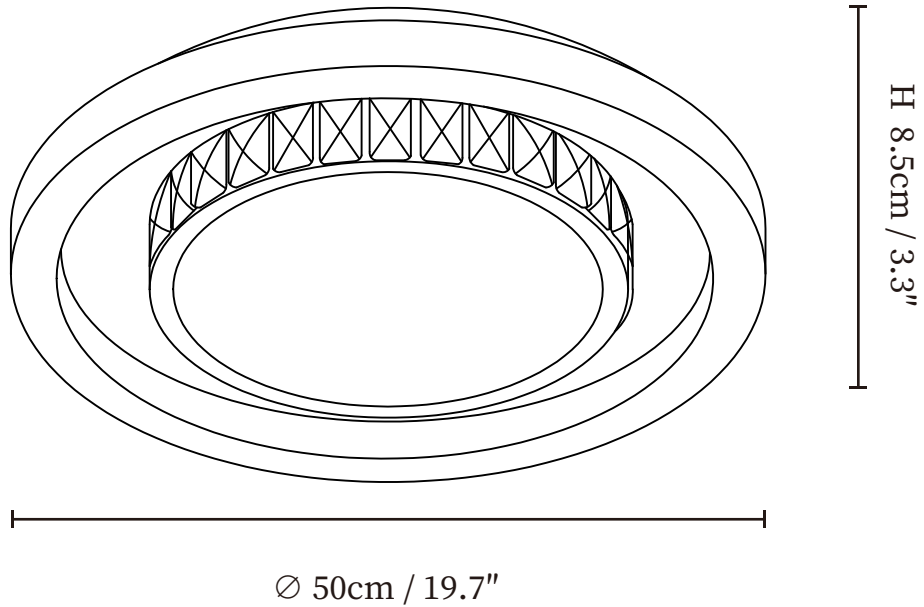

SPECIFICATION SHEET

SPECIFICATION DETAILS

*For custom options, consult factory for details

Fixture Dimensions	∅ 19.7" x H 3.3"
Light source	Integrated LED
Wattage	~58W
Voltage	AC 110-240V
Dimming	Not supported
CRI(Ra)	90+CRI
Mounting	Hardwired.
LED Rated Life	30000 hours
Color Temperature	Warm Light (3000K), Neutral Light (4000K), Cool Light (6000K)
Control method	Compatible with common wall switches (not included)
Finishes	White
Shade Details	Clear, White
Material	Metal, Crystal, Acrylic

SPECIFICATION SHEET

SPECIFICATION DETAILS

*For custom options, consult factory for details

Fixture Dimensions	L 19.7" x W 19.7" x H 3.3"
Light source	Integrated LED
Wattage	~80W
Voltage	AC 110-240V
Dimming	Not supported
CRI(Ra)	90+CRI
Mounting	Hardwired.
LED Rated Life	30000 hours
Color Temperature	Warm Light (3000K), Neutral Light (4000K), Cool Light (6000K)
Control method	Compatible with common wall switches (not included)
Finishes	White
Shade Details	Clear, White
Material	Metal, Crystal, Acrylic

SPECIFICATION SHEET

SPECIFICATION DETAILS

*For custom options, consult factory for details

Fixture Dimensions	L 43.3" x W 27.6" x H 3.3"
Light source	Integrated LED
Wattage	~80W
Voltage	AC 110-240V
Dimming	Not supported
CRI(Ra)	90+CRI
Mounting	Hardwired.
LED Rated Life	30000 hours
Color Temperature	Warm Light (3000K), Neutral Light (4000K), Cool Light (6000K)
Control method	Compatible with common wall switches(not included)
Finishes	White
Shade Details	Clear, White
Material	Metal, Crystal, Acrylic