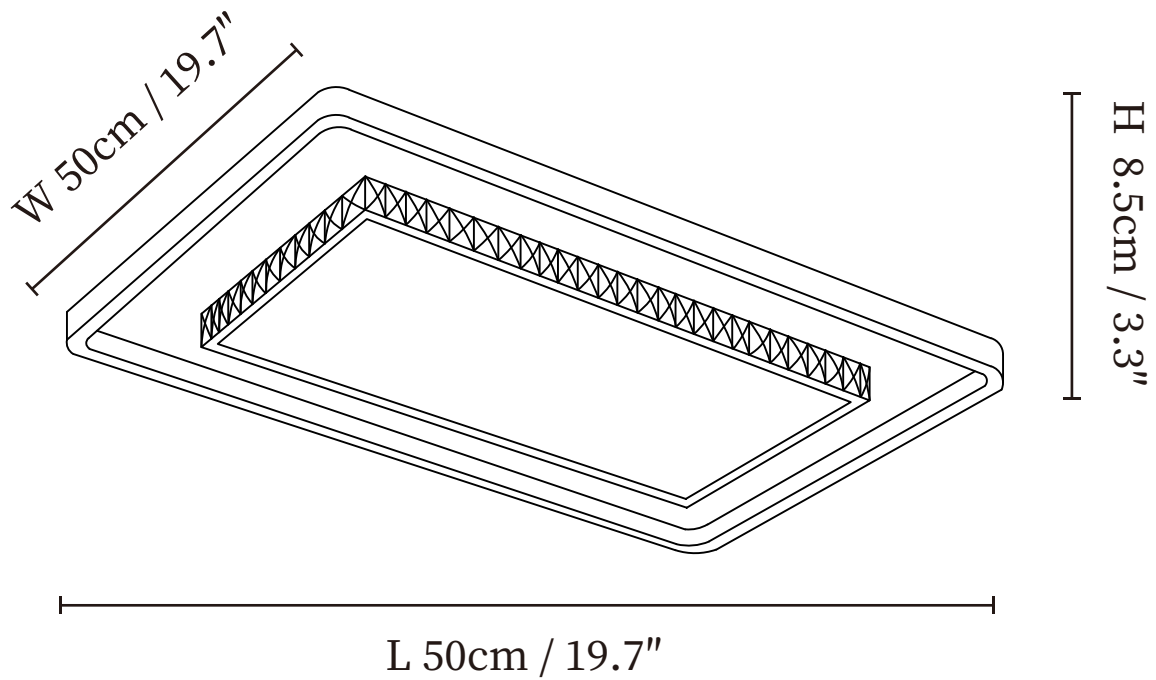

SPECIFICATION SHEET

SPECIFICATION DETAILS

*For custom options, consult factory for details

Fixture Dimensions	∅ 19.7" x H 3.3"
Light source	Integrated LED
Wattage	~58W
Voltage	AC 110-240V
Dimming	Not supported
CRI(Ra)	90+CRI
Mounting	Hardwired.
LED Rated Life	30000 hours
Color Temperature	Warm Light (3000K), Neutral Light (4000K), Cool Light (6000K)
Control method	Compatible with common wall switches (not included)
Finishes	White
Shade Details	Clear, White
Material	Metal, Crystal, Acrylic

SPECIFICATION SHEET

SPECIFICATION DETAILS

*For custom options, consult factory for details

Fixture Dimensions	L 19.7" x W 19.7" x H 3.3"
Light source	Integrated LED
Wattage	~80W
Voltage	AC 110-240V
Dimming	Not supported
CRI(Ra)	90+CRI
Mounting	Hardwired.
LED Rated Life	30000 hours
Color Temperature	Warm Light (3000K), Neutral Light (4000K), Cool Light (6000K)
Control method	Compatible with common wall switches (not included)
Finishes	White
Shade Details	Clear, White
Material	Metal, Crystal, Acrylic

SPECIFICATION SHEET

SPECIFICATION DETAILS

*For custom options, consult factory for details

Fixture Dimensions	L 43.3" x W 27.6" x H 3.3"
Light source	Integrated LED
Wattage	~80W
Voltage	AC 110-240V
Dimming	Not supported
CRI(Ra)	90+CRI
Mounting	Hardwired.
LED Rated Life	30000 hours
Color Temperature	Warm Light (3000K), Neutral Light (4000K), Cool Light (6000K)
Control method	Compatible with common wall switches(not included)
Finishes	White
Shade Details	Clear, White
Material	Metal, Crystal, Acrylic