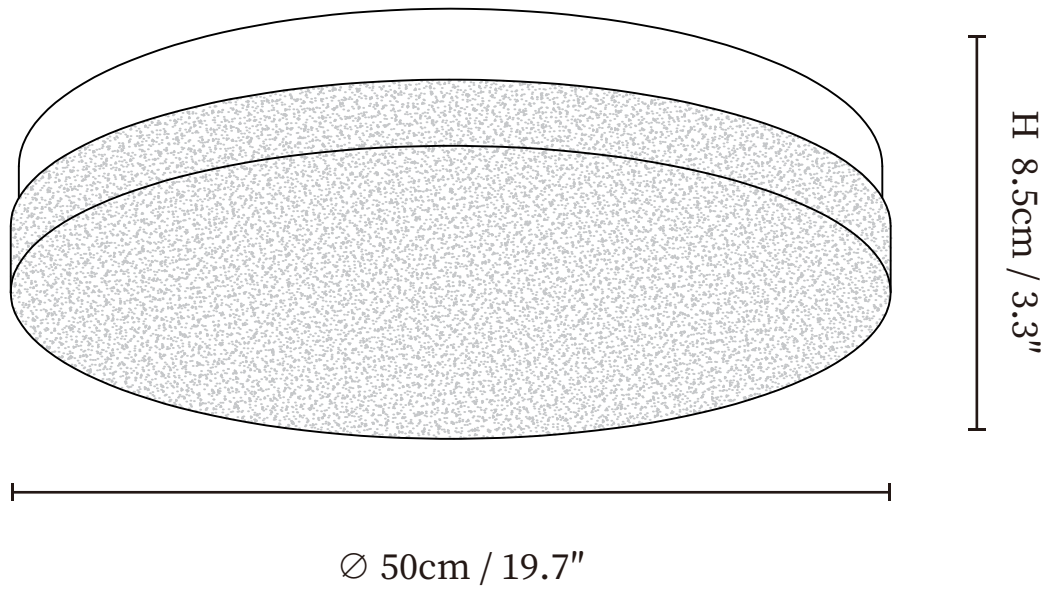

## SPECIFICATION DETAILS

\*For custom options, consult factory for details

Fixture Dimensions	$\varnothing$ 19.7" x H 3.3"
Light source	Integrated LED
Wattage	~54W
Voltage	AC 110-240V
Dimming	Not supported
CRI(Ra)	90+CRI
Mounting	Hardwired.
LED Rated Life	30000 hours
Color Temperature	Warm Light (3000K), Neutral Light (4000K), Cool Light (6000K)
Control method	Compatible with common wall switches (not included)
Finishes	Black
Shade Details	Clear
Material	Metal, Resin

## SPECIFICATION DETAILS

\*For custom options, consult factory for details

Fixture Dimensions	L 35.4" x W 23.6" x H 3.3"
Light source	Integrated LED
Wattage	~144W
Voltage	AC 110-240V
Dimming	Not supported
CRI(Ra)	90+CRI
Mounting	Hardwired.
LED Rated Life	30000 hours
Color Temperature	Warm Light (3000K), Neutral Light (4000K), Cool Light (6000K)
Control method	Compatible with common wall switches(not included)
Finishes	Black
Shade Details	Clear
Material	Metal, Resin