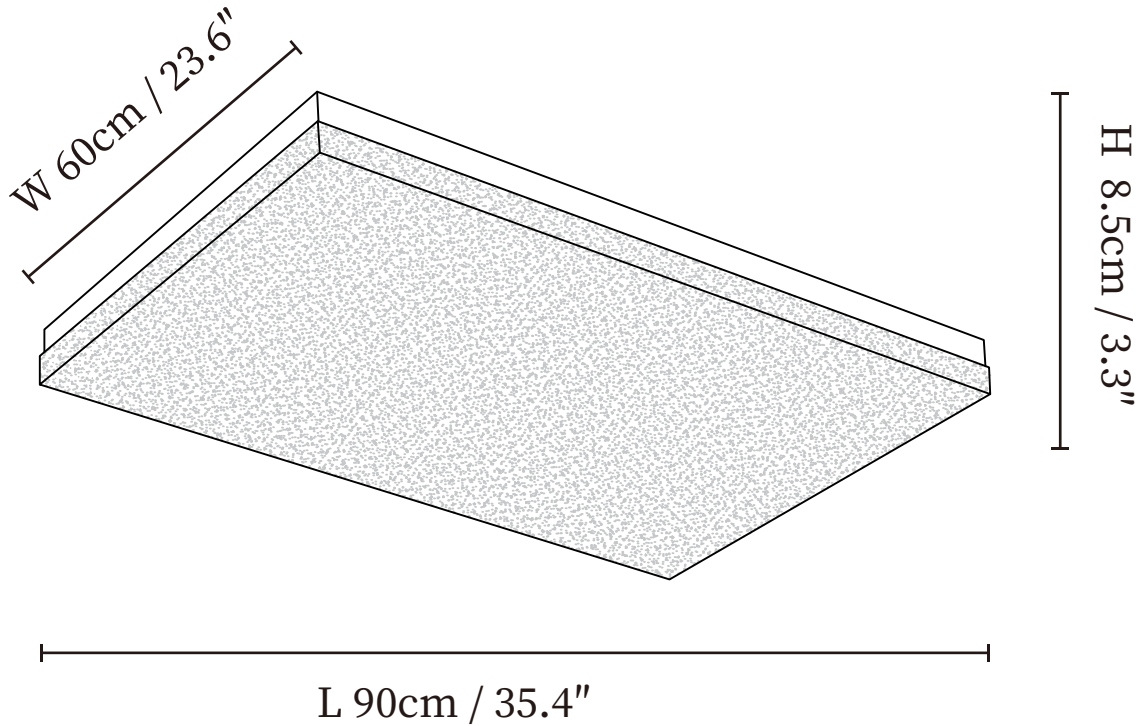

## SPECIFICATION DETAILS

\*For custom options, consult factory for details

Fixture Dimensions	$\varnothing$ 19.7" x H 3.3"
Light source	Integrated LED
Wattage	~54W
Voltage	AC 110-240V
Dimming	Not supported
CRI(Ra)	90+CRI
Mounting	Hardwired.
LED Rated Life	30000 hours
Color Temperature	Warm Light (3000K), Neutral Light (4000K), Cool Light (6000K)
Control method	Compatible with common wall switches (not included)
Finishes	Black
Shade Details	Clear
Material	Metal, Resin

## SPECIFICATION DETAILS

\*For custom options, consult factory for details

Fixture Dimensions	L 35.4" x W 23.6" x H 3.3"
Light source	Integrated LED
Wattage	~144W
Voltage	AC 110-240V
Dimming	Not supported
CRI(Ra)	90+CRI
Mounting	Hardwired.
LED Rated Life	30000 hours
Color Temperature	Warm Light (3000K), Neutral Light (4000K), Cool Light (6000K)
Control method	Compatible with common wall switches(not included)
Finishes	Black
Shade Details	Clear
Material	Metal, Resin