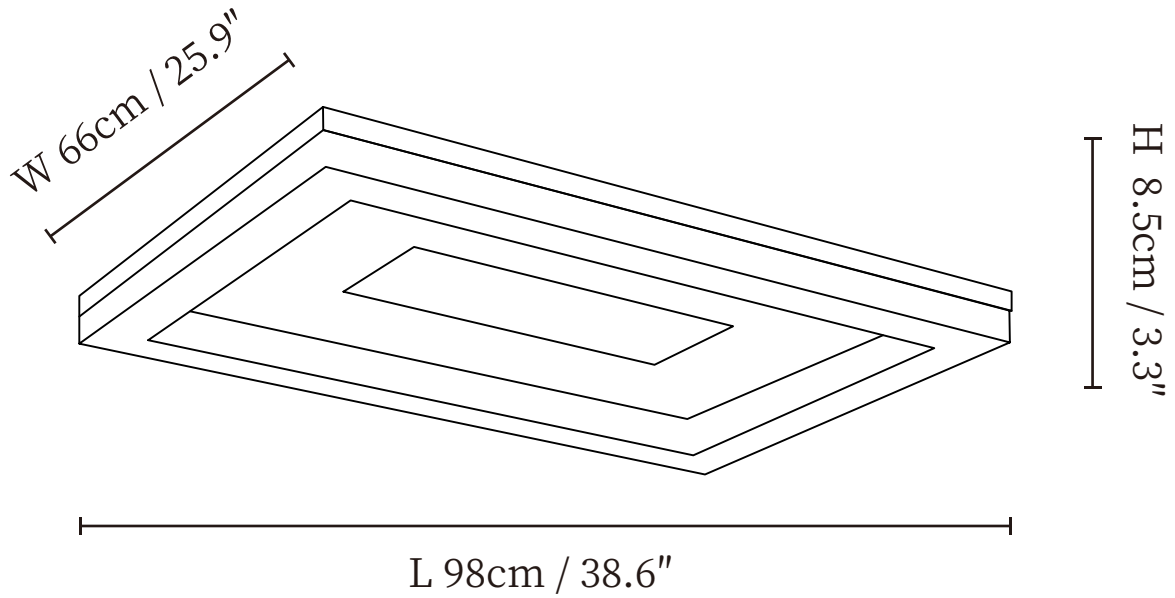

SPECIFICATION SHEET

SPECIFICATION DETAILS

*For custom options, consult factory for details

Fixture Dimensions	$\varnothing 30.7'' \times H 3.3''$
Light source	Integrated LED
Wattage	~80W
Voltage	AC 110-240V
Dimming	Not supported
CRI(Ra)	90+CRI
Mounting	Hardwired.
LED Rated Life	30000 hours
Color Temperature	Warm Light (3000K), Neutral Light (4000K), Cool Light (6000K)
Control method	Compatible with common wall switches (not included)
Finishes	Gold, Black
Shade Details	Clear
Material	Metal, Resin

SPECIFICATION SHEET

SPECIFICATION DETAILS

*For custom options, consult factory for details

Fixture Dimensions	L 38.6" x W 25.9" x H 3.3"
Light source	Integrated LED
Wattage	~112W
Voltage	AC 110-240V
Dimming	Not supported
CRI(Ra)	90+CRI
Mounting	Hardwired.
LED Rated Life	30000 hours
Color Temperature	Warm Light (3000K), Neutral Light (4000K), Cool Light (6000K)
Control method	Compatible with common wall switches(not included)
Finishes	Gold, Black
Shade Details	Clear
Material	Metal, Resin