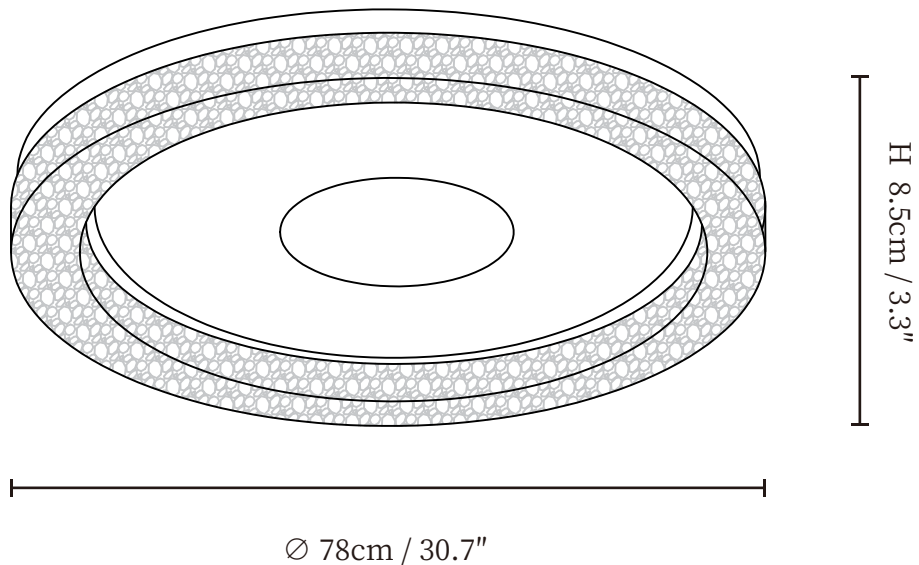

SPECIFICATION SHEET

SPECIFICATION DETAILS

*For custom options, consult factory for details

Fixture Dimensions	$\varnothing 30.7'' \times H 3.3''$
Light source	Integrated LED
Wattage	~80W
Voltage	AC 110-240V
Dimming	Not supported
CRI(Ra)	90+CRI
Mounting	Hardwired.
LED Rated Life	30000 hours
Color Temperature	Warm Light (3000K), Neutral Light (4000K), Cool Light (6000K)
Control method	Compatible with common wall switches (not included)
Finishes	Gold, Black
Shade Details	Clear
Material	Metal, Resin

SPECIFICATION SHEET

SPECIFICATION DETAILS

*For custom options, consult factory for details

Fixture Dimensions	L 38.6" x W 25.9" x H 3.3"
Light source	Integrated LED
Wattage	~112W
Voltage	AC 110-240V
Dimming	Not supported
CRI(Ra)	90+CRI
Mounting	Hardwired.
LED Rated Life	30000 hours
Color Temperature	Warm Light (3000K), Neutral Light (4000K), Cool Light (6000K)
Control method	Compatible with common wall switches(not included)
Finishes	Gold, Black
Shade Details	Clear
Material	Metal, Resin