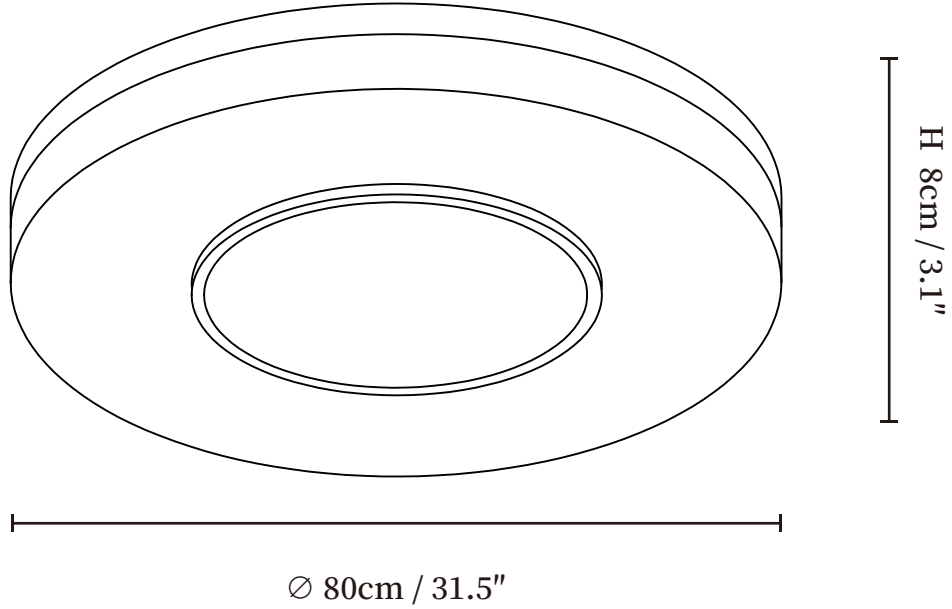

SPECIFICATION SHEET

SPECIFICATION DETAILS

*For custom options, consult factory for details

| | |
|--------------------|---|
| Fixture Dimensions | Ø 31.5" x H 3.1" |
| Light source | Integrated LED |
| Wattage | ~68W |
| Voltage | AC 110-240V |
| Dimming | Not supported |
| CRI(Ra) | 90+CRI |
| Mounting | Hardwired. |
| LED Rated Life | 30000 hours |
| Color Temperature | Warm Light (3000K), Neutral Light (4000K), Cool Light (6000K) |
| Control method | Compatible with common wall switches(not included) |
| Finishes | Brass, Black |
| Shade Details | Clear |
| Material | Brass, Resin |