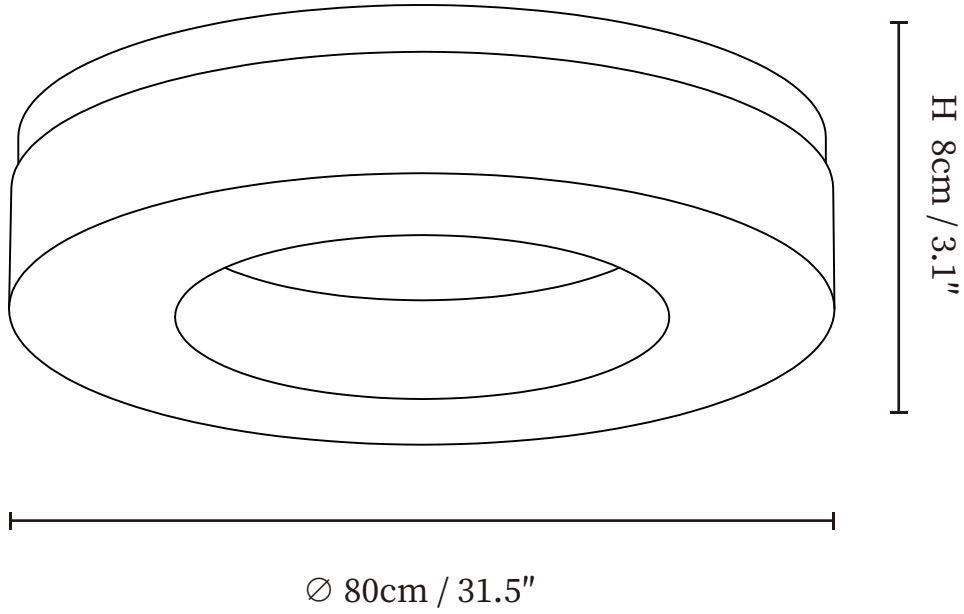

## SPECIFICATION DETAILS

\*For custom options, consult factory for details

Fixture Dimensions	Ø 31.5" x H 3.1"
Light source	Integrated LED
Wattage	~44W
Voltage	AC 110-240V
Dimming	Not supported
CRI(Ra)	90+CRI
Mounting	Hardwired.
LED Rated Life	30000 hours
Color Temperature	Warm Light (3000K), Neutral Light (4000K), Cool Light (6000K)
Control method	Compatible with common wall switches (not included)
Finishes	Brass, Black
Shade Details	Clear
Material	Brass, Resin