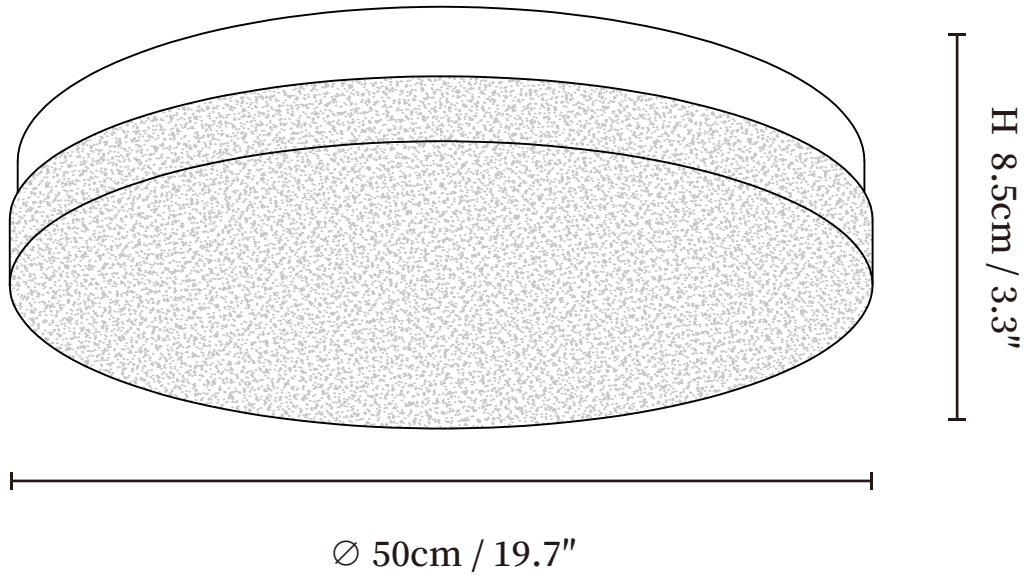

SPECIFICATION SHEET

SPECIFICATION DETAILS

*For custom options, consult factory for details

Fixture Dimensions	\varnothing 23.6" x H 3.1"
Light source	Integrated LED
Wattage	~56W
Voltage	AC 110-240V
Dimming	Not supported
CRI(Ra)	90+CRI
Mounting	Hardwired.
LED Rated Life	30000 hours
Color Temperature	Warm Light (3000K), Neutral Light (4000K), Cool Light (6000K)
Control method	Compatible with common wall switches (not included)
Finishes	Brass, Black
Shade Details	Clear
Material	Brass, Resin