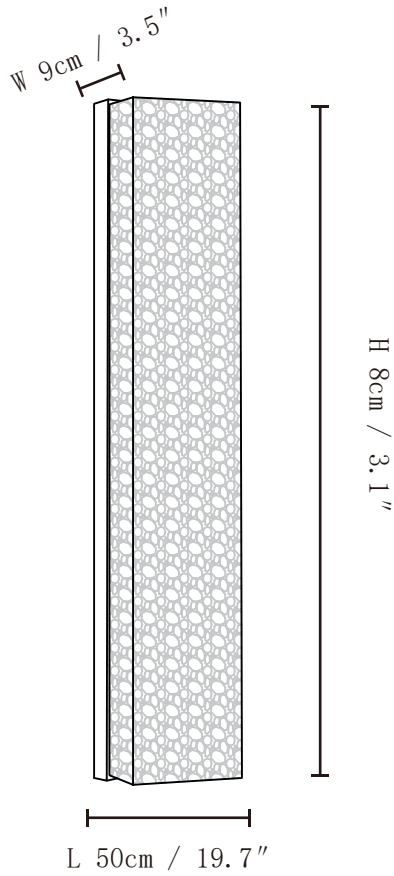

## SPECIFICATION DETAILS

\*For custom options, consult factory for details

Fixture Dimensions	L 19.7" x W 3.5" x H 3.1"
Light source	Integrated LED
Wattage	~32W
Voltage	AC 110-240V
Dimming	Compatible with dimmable LED and dimmable bulbs.
CRI(Ra)	90+CRI
Mounting	Hardwired.
LED Rated Life	30000 hours
Color Temperature	Warm Light (3000K), Neutral Light (4000K), Cool Light (6000K)
Control method	Compatible with common wall switches (not included)
Finishes	Brass, Black
Shade Details	Clear
Material	Brass, Resin