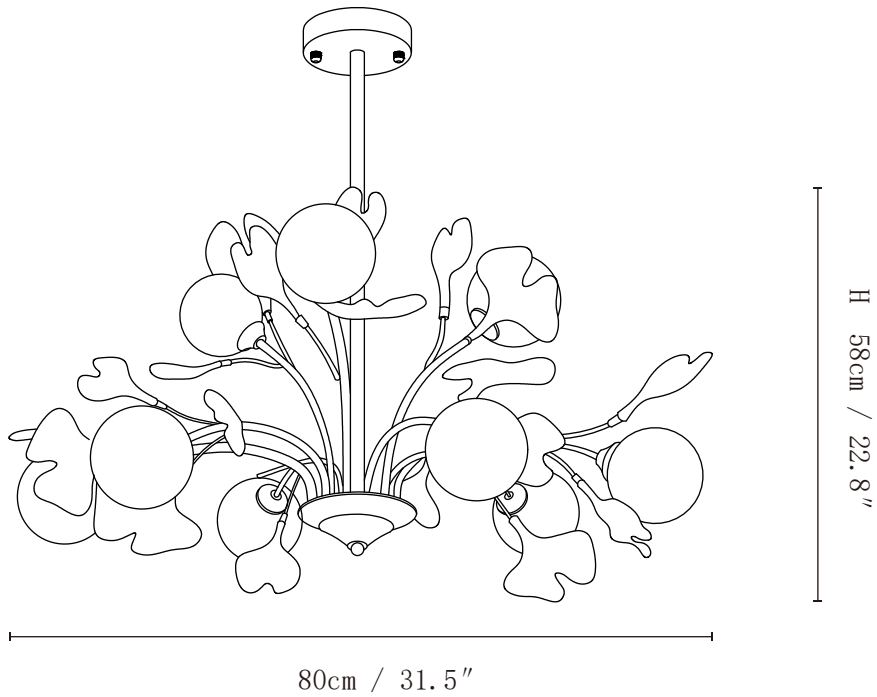

## SPECIFICATION DETAILS

\*For custom options, consult factory for details

Fixture Dimensions	∅ 23.6" x H 15"(6heads)
Light source	G9 (bulb not included)
Wattage	MAX 5W incandescent bulb or LED equivalent.
Voltage	AC 110-240V
Mounting	Hardwired.
Dimming	Compatible with dimmable bulbs (bulb not included)
Control method	Compatible with common wall switches(not included)
Finishes	Black, Brass
Shade Details	White
Material	Brass, Glass, Ceramic
Rod Length	Suspension rod is 19.7"+11.8", and can be spliced as needed.

## SPECIFICATION DETAILS

\*For custom options, consult factory for details

Fixture Dimensions	Ø 31.5" x H 15"(8heads)
Light source	G9 (bulb not included)
Wattage	MAX 5W incandescent bulb or LED equivalent.
Voltage	AC 110-240V
Mounting	Hardwired.
Dimming	Compatible with dimmable bulbs (bulb not included)
Control method	Compatible with common wall switches (included) <small>not</small>
Finishes	Black, Brass
Shade Details	White
Material	Brass, Glass, Ceramic
Rod Length	Suspension rod is 19.7"+11.8", and can be spliced as needed.

## SPECIFICATION DETAILS

\*For custom options, consult factory for details

Fixture Dimensions	Ø 31.5" x H 22.8"(9heads)
Light source	G9 (bulb not included)
Wattage	MAX 5W incandescent bulb or LED equivalent.
Voltage	AC 110-240V
Mounting	Hardwired.
Dimming	Compatible with dimmable bulbs (bulb not included)
Control method	Compatible with common wall switches (not included)
Finishes	Black, Brass
Shade Details	White
Material	Brass, Glass, Ceramic
Rod Length	Suspension rod is 19.7"+11.8", and can be spliced as needed.