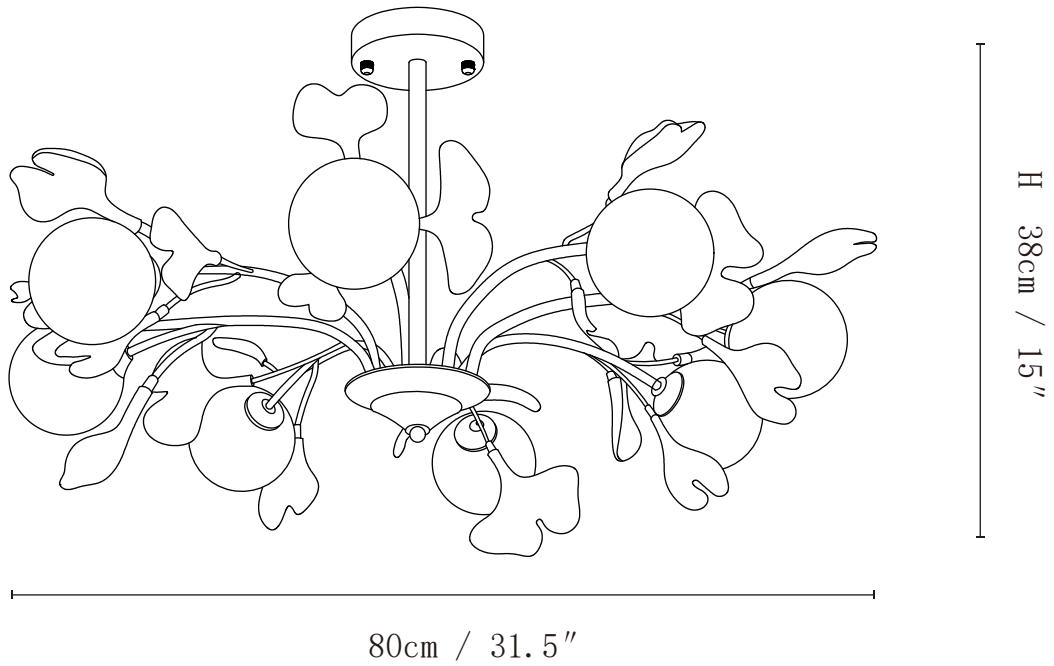

SPECIFICATION SHEET

SPECIFICATION DETAILS

*For custom options, consult factory for details

Fixture Dimensions	Ø 31.5" x H 15"(8heads)
Light source	G9 (bulb not included)
Wattage	MAX 5W incandescent bulb or LED equivalent.
Voltage	AC 110-240V
Mounting	Hardwired.
Dimming	Compatible with dimmable bulbs (bulb not included)
Control method	Compatible with common wall switches (included) not
Finishes	Black, Brass
Shade Details	White
Material	Brass, Glass, Ceramic
Rod Length	Suspension rod is 19.7"+11.8", and can be spliced as needed.