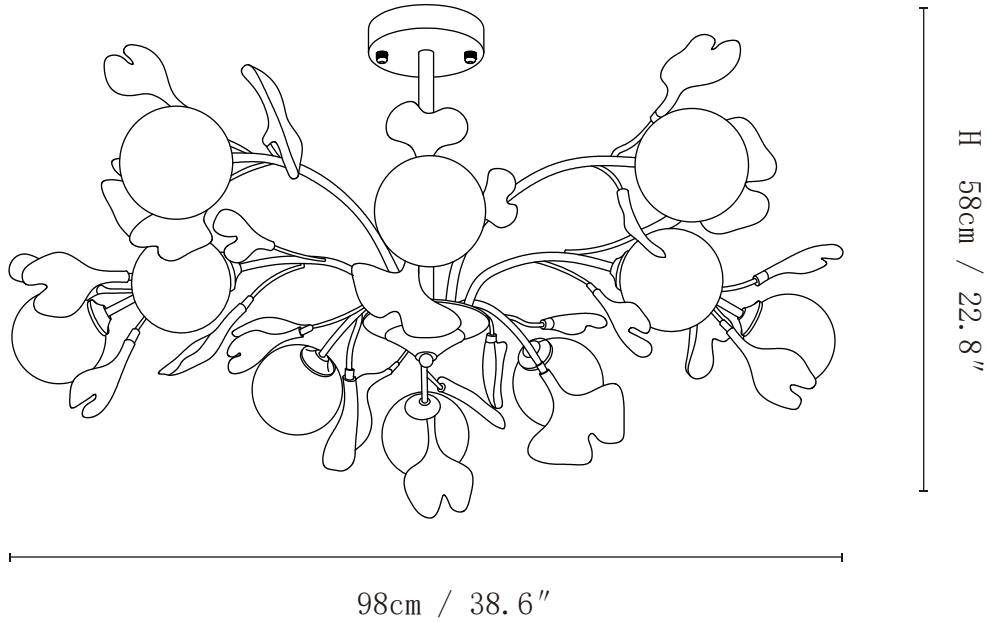

SPECIFICATION SHEET

SPECIFICATION DETAILS

*For custom options, consult factory for details

Fixture Dimensions	Ø 38.6" x H 22.8"(12heads)
Light source	G9 (bulb not included)
Wattage	MAX 5W incandescent bulb or LED equivalent.
Voltage	AC 110-240V
Mounting	Hardwired.
Dimming	Compatible with dimmable bulbs (bulb not included)
Control method	Compatible with common wall switches (included) not
Finishes	Black, Brass
Shade Details	White
Material	Brass, Glass, Ceramic
Rod Length	Suspension rod is 19.7"+11.8", and can be spliced as needed.