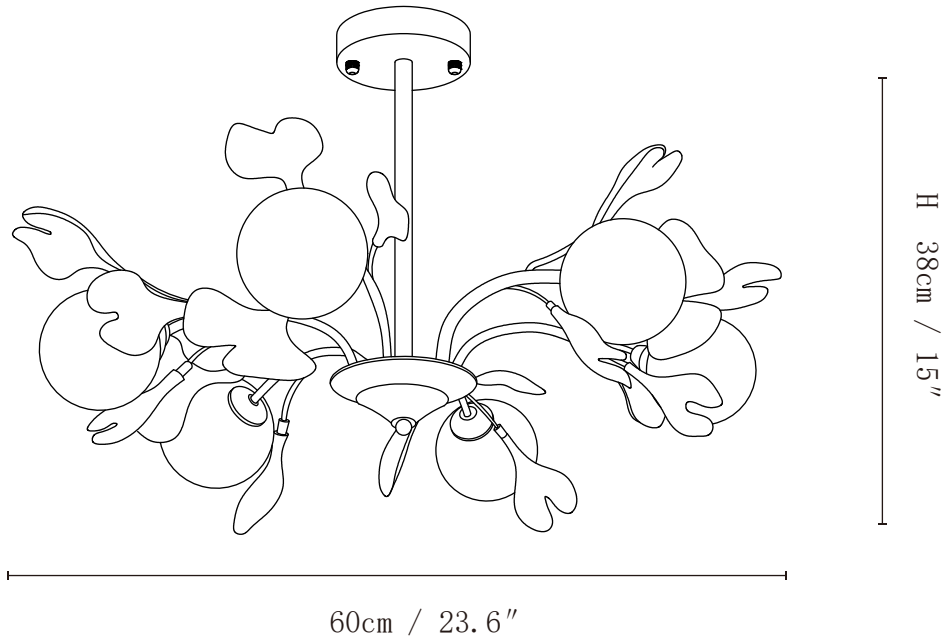

## SPECIFICATION DETAILS

\*For custom options, consult factory for details

Fixture Dimensions	∅ 23.6" x H 15"(6heads)
Light source	G9 (bulb not included)
Wattage	MAX 5W incandescent bulb or LED equivalent.
Voltage	AC 110-240V
Mounting	Hardwired.
Dimming	Compatible with dimmable bulbs (bulb not included)
Control method	Compatible with common wall switches(not included)
Finishes	Black, Brass
Shade Details	White
Material	Brass, Glass, Ceramic
Rod Length	Suspension rod is 19.7"+11.8", and can be spliced as needed.

## SPECIFICATION DETAILS

\*For custom options, consult factory for details

Fixture Dimensions	Ø 31.5" x H 22.8"(9heads)
Light source	G9 (bulb not included)
Wattage	MAX 5W incandescent bulb or LED equivalent.
Voltage	AC 110-240V
Mounting	Hardwired.
Dimming	Compatible with dimmable bulbs (bulb not included)
Control method	Compatible with common wall switches (not included)
Finishes	Black, Brass
Shade Details	White
Material	Brass, Glass, Ceramic
Rod Length	Suspension rod is 19.7"+11.8", and can be spliced as needed.

## SPECIFICATION DETAILS

\*For custom options, consult factory for details

Fixture Dimensions	Ø 38.6" x H 22.8"(12heads)
Light source	G9 (bulb not included)
Wattage	MAX 5W incandescent bulb or LED equivalent.
Voltage	AC 110-240V
Mounting	Hardwired.
Dimming	Compatible with dimmable bulbs (bulb not included)
Control method	Compatible with common wall switches (included) <span style="float: right;">not</span>
Finishes	Black, Brass
Shade Details	White
Material	Brass, Glass, Ceramic
Rod Length	Suspension rod is 19.7"+11.8", and can be spliced as needed.