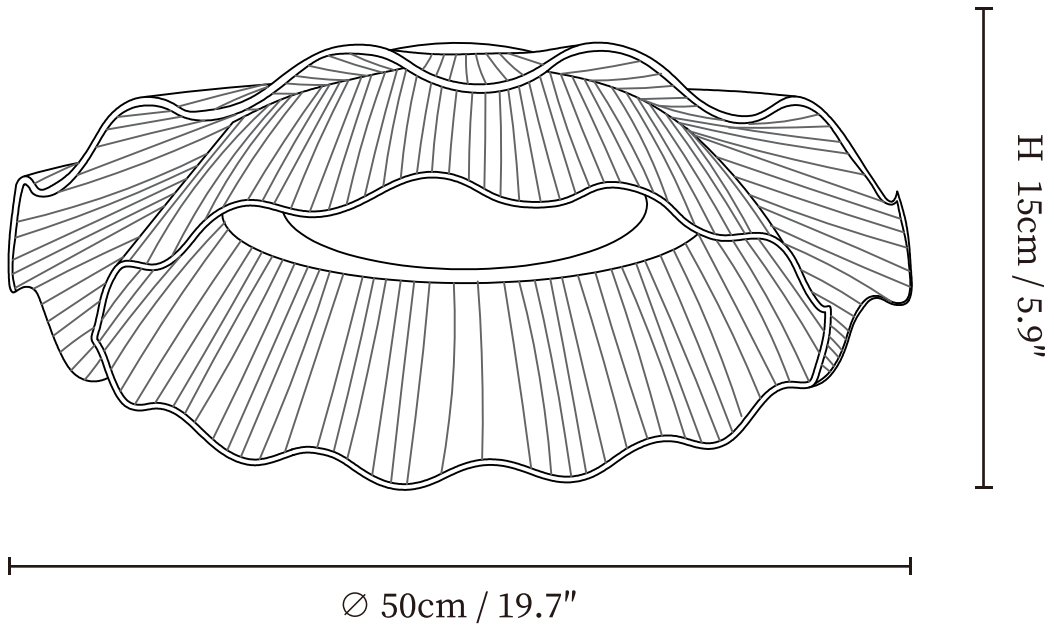

SPECIFICATION SHEET

SPECIFICATION DETAILS

*For custom options, consult factory for details

Fixture Dimensions	Ø 19.7" x H 5.9"
Light source	Integrated LED
Wattage	~15W
Voltage	AC 110-240V
Dimming	Not supported
CRI(Ra)	90+CRI
Mounting	Hardwired.
LED Rated Life	30000 hours
Color Temperature	Warm Light (3000K), Neutral Light (4000K), Cool Light (6000K)
Control method	Compatible with common wall switches (included)
Finishes	Brass
Shade Details	Beige
Material	Brass, Fabric