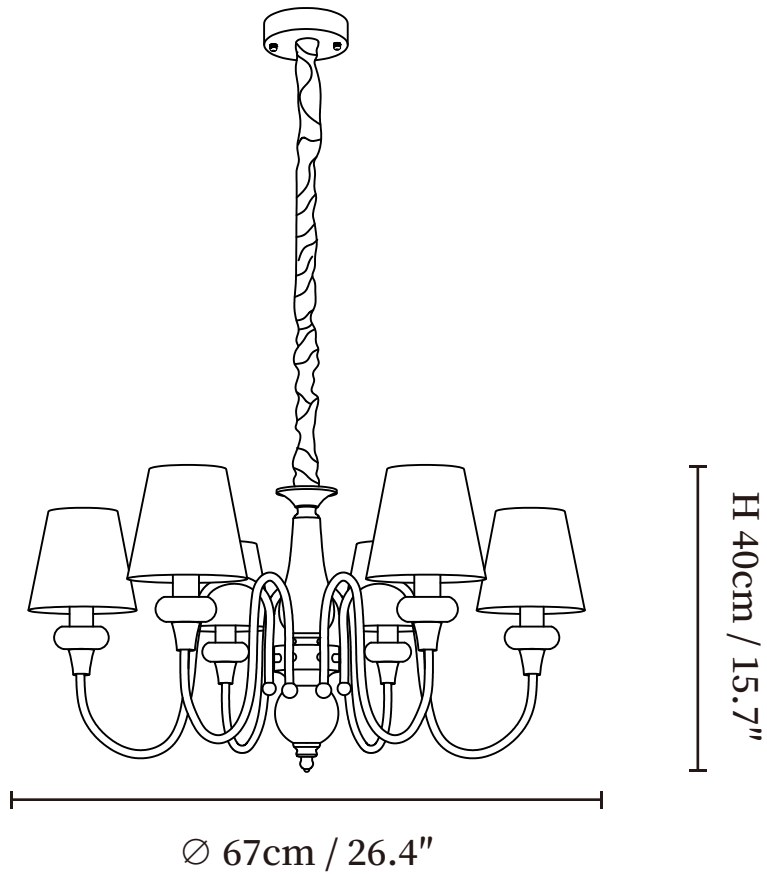

## SPECIFICATION DETAILS

\*For custom options, consult factory for details

Fixture Dimensions	$\varnothing$ 26.4" x H 15.7"(6heads)
Light source	E26 or E27 (bulb not included)
Wattage	MAX 40W incandescent bulb or LED equivalent.
Voltage	AC 110-240V
Mounting	Hardwired
Dimming	Compatible with dimmable bulbs (bulb not included)
Control method	Compatible with common wall switches(not included)
Finishes	Walnut Color, Gold
Shade Details	White
Material	Fabric, Wood, Brass
Rod Length	Chain lengths range between 19.7", the length can be specified according to needs

## SPECIFICATION DETAILS

\*For custom options, consult factory for details

Fixture Dimensions	Ø 31.5" x H 15.7"(8heads)
Light source	E26 or E27 (bulb not included)
Wattage	MAX 40W incandescent bulb or LED equivalent.
Voltage	AC 110-240V
Mounting	Hardwired
Dimming	Compatible with dimmable bulbs (bulb not included)
Control method	Compatible with common wall switches (not included)
Finishes	Walnut Color, Gold
Shade Details	White
Material	Fabric, Wood, Brass
Rod Length	Chain lengths range between 19.7", the length can be specified according to needs