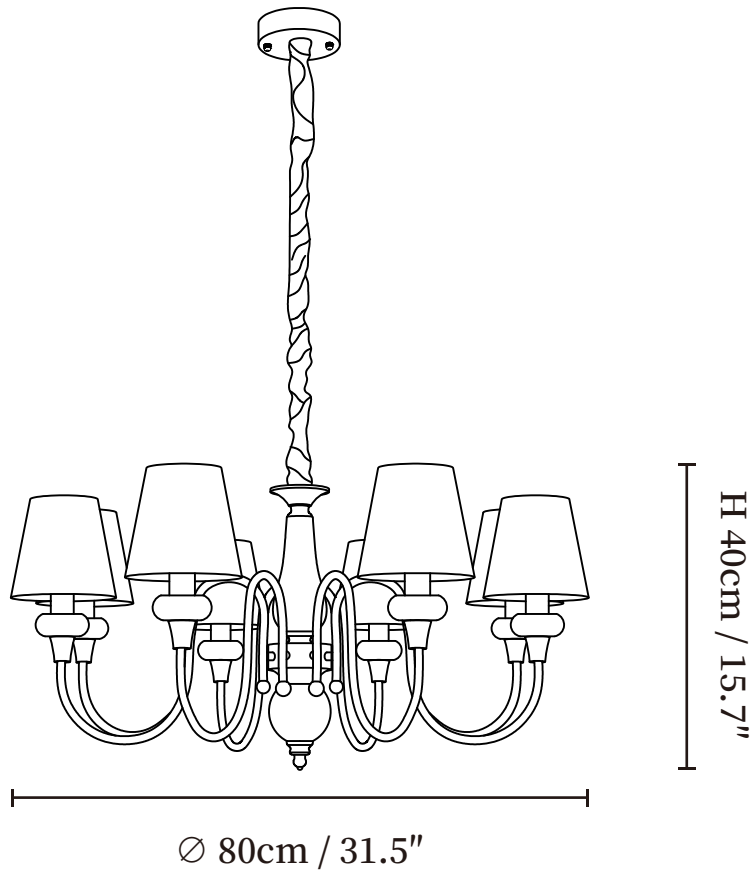

## SPECIFICATION DETAILS

\*For custom options, consult factory for details

Fixture Dimensions	$\varnothing$ 26.4" x H 15.7"(6heads)
Light source	E26 or E27 (bulb not included)
Wattage	MAX 40W incandescent bulb or LED equivalent.
Voltage	AC 110-240V
Mounting	Hardwired
Dimming	Compatible with dimmable bulbs (bulb not included)
Control method	Compatible with common wall switches(not included)
Finishes	Walnut Color, Gold
Shade Details	White
Material	Fabric, Wood, Brass
Rod Length	Chain lengths range between 19.7", the length can be specified according to needs

## SPECIFICATION DETAILS

\*For custom options, consult factory for details

Fixture Dimensions	Ø 31.5" x H 15.7"(8heads)
Light source	E26 or E27 (bulb not included)
Wattage	MAX 40W incandescent bulb or LED equivalent.
Voltage	AC 110-240V
Mounting	Hardwired
Dimming	Compatible with dimmable bulbs (bulb not included)
Control method	Compatible with common wall switches (not included)
Finishes	Walnut Color, Gold
Shade Details	White
Material	Fabric, Wood, Brass
Rod Length	Chain lengths range between 19.7", the length can be specified according to needs