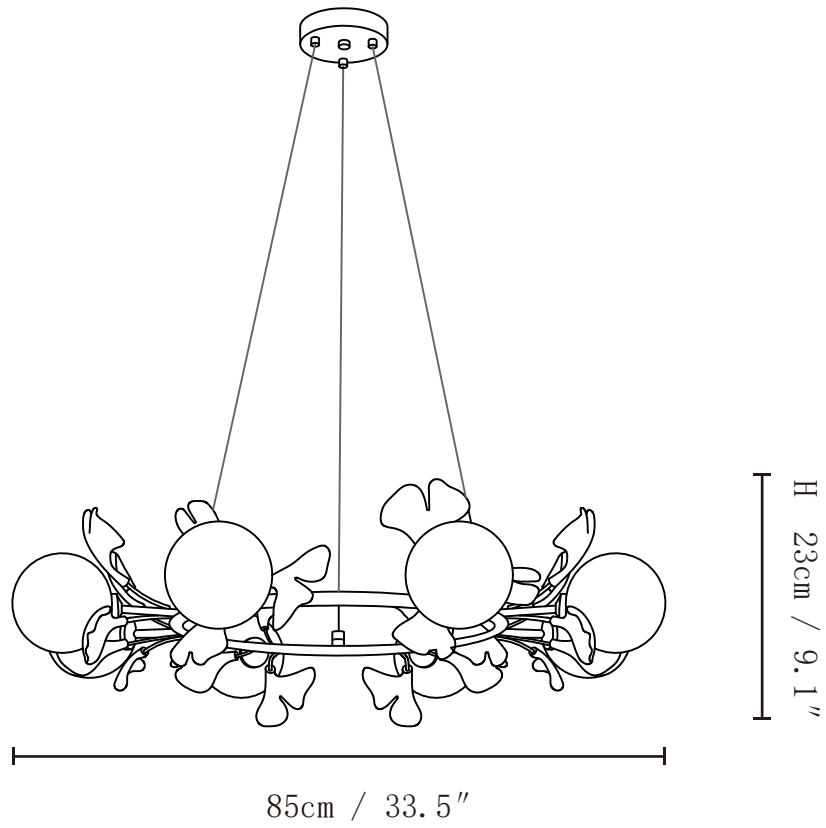

SPECIFICATION SHEET

SPECIFICATION DETAILS

*For custom options, consult factory for details

Fixture Dimensions	∅ 29.5" x H 9.1"(6heads)
Light source	G9(bulb not included)
Wattage	MAX 5W incandescent bulb or LED equivalent.
Voltage	AC 110-240V
Mounting	Hardwired.
Dimming	Compatible with dimmable bulbs (bulb not included)
Control method	Compatible with common wall switches(not included)
Finishes	Brass
Shade Details	White
Material	Brass, Glass, Ceramic
Rod Length	The standard length of the cord is 59" (150 cm), the length is adjustable.

SPECIFICATION SHEET

SPECIFICATION DETAILS

*For custom options, consult factory for details

Fixture Dimensions	Ø 33.5" x H 9.1"(8heads)
Light source	G9(bulb not included)
Wattage	MAX 5W incandescent bulb or LED equivalent.
Voltage	AC 110-240V
Mounting	Hardwired.
Dimming	Compatible with dimmable bulbs (bulb not included)
Control method	Compatible with common wall switches(not included)
Finishes	Brass
Shade Details	White
Material	Brass, Glass, Ceramic
Rod Length	The standard length of the cord is 59" (150 cm), the length is adjustable.

SPECIFICATION SHEET

SPECIFICATION DETAILS

*For custom options, consult factory for details

Fixture Dimensions	Ø 39.4" x H 9.1"(10heads)
Light source	G9(bulb not included)
Wattage	MAX 5W incandescent bulb or LED equivalent.
Voltage	AC 110-240V
Mounting	Hardwired.
Dimming	Compatible with dimmable bulbs (bulb not included)
Control method	Compatible with common wall switches(not included)
Finishes	Brass
Shade Details	White
Material	Brass, Glass, Ceramic
Rod Length	The standard length of the cord is 59" (150 cm), the length is adjustable.