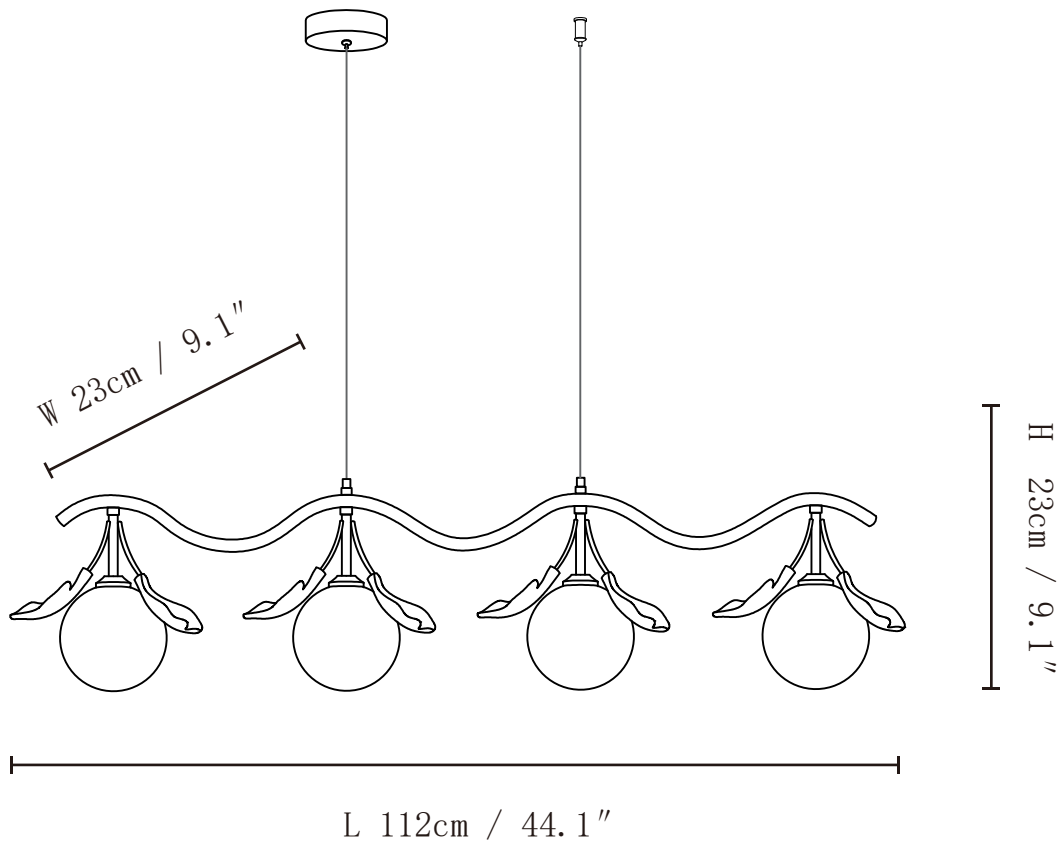

SPECIFICATION SHEET

SPECIFICATION DETAILS

*For custom options, consult factory for details

Fixture Dimensions	Ø 33.5" x H 9.1"(8heads)
Light source	G9(bulb not included)
Wattage	MAX 5W incandescent bulb or LED equivalent.
Voltage	AC 110-240V
Mounting	Hardwired.
Dimming	Compatible with dimmable bulbs (bulb not included)
Control method	Compatible with common wall switches(not included)
Finishes	Brass
Shade Details	White
Material	Brass, Glass, Ceramic
Rod Length	The standard length of the cord is 59" (150 cm), the length is adjustable.

SPECIFICATION SHEET

SPECIFICATION DETAILS

*For custom options, consult factory for details

Fixture Dimensions	Ø 39.4" x H 9.1"(10heads)
Light source	G9(bulb not included)
Wattage	MAX 5W incandescent bulb or LED equivalent.
Voltage	AC 110-240V
Mounting	Hardwired.
Dimming	Compatible with dimmable bulbs (bulb not included)
Control method	Compatible with common wall switches(not included)
Finishes	Brass
Shade Details	White
Material	Brass, Glass, Ceramic
Rod Length	The standard length of the cord is 59" (150 cm), the length is adjustable.

SPECIFICATION SHEET

SPECIFICATION DETAILS

*For custom options, consult factory for details

Fixture Dimensions	L 44.1" x W 9.1" x H 9.1"(4heads)
Light source	G9(bulb not included)
Wattage	MAX 5W incandescent bulb or LED equivalent.
Voltage	AC 110-240V
Mounting	Hardwired.
Dimming	Compatible with dimmable bulbs (bulb not included)
Control method	Compatible with common wall switches(not included)
Finishes	Brass
Shade Details	White
Material	Brass, Glass, Ceramic
Rod Length	The standard length of the cord is 59" (150 cm), the length is adjustable.