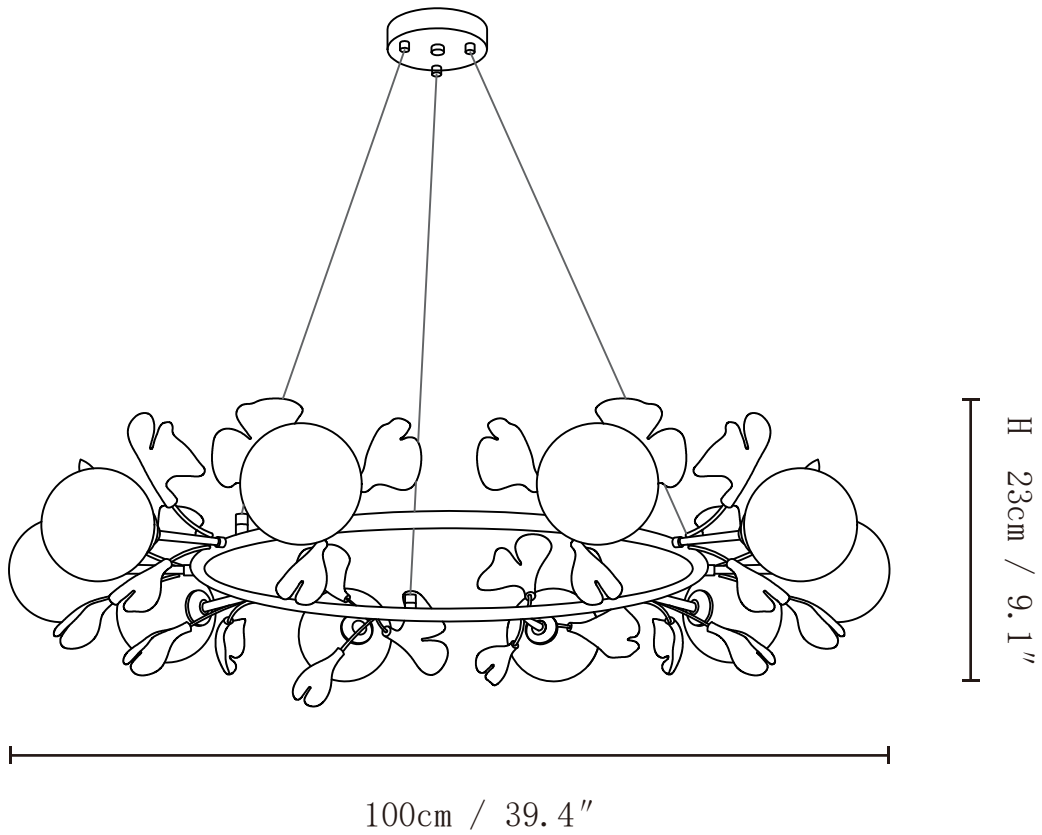

SPECIFICATION SHEET

SPECIFICATION DETAILS

*For custom options, consult factory for details

Fixture Dimensions	∅ 29.5" x H 9.1"(6heads)
Light source	G9(bulb not included)
Wattage	MAX 5W incandescent bulb or LED equivalent.
Voltage	AC 110-240V
Mounting	Hardwired.
Dimming	Compatible with dimmable bulbs (bulb not included)
Control method	Compatible with common wall switches(not included)
Finishes	Brass
Shade Details	White
Material	Brass, Glass, Ceramic
Rod Length	The standard length of the cord is 59" (150 cm), the length is adjustable.

SPECIFICATION SHEET

SPECIFICATION DETAILS

*For custom options, consult factory for details

Fixture Dimensions	Ø 33.5" x H 9.1"(8heads)
Light source	G9(bulb not included)
Wattage	MAX 5W incandescent bulb or LED equivalent.
Voltage	AC 110-240V
Mounting	Hardwired.
Dimming	Compatible with dimmable bulbs (bulb not included)
Control method	Compatible with common wall switches(not included)
Finishes	Brass
Shade Details	White
Material	Brass, Glass, Ceramic
Rod Length	The standard length of the cord is 59" (150 cm), the length is adjustable.

SPECIFICATION SHEET

SPECIFICATION DETAILS

*For custom options, consult factory for details

Fixture Dimensions	Ø 39.4" x H 9.1"(10heads)
Light source	G9(bulb not included)
Wattage	MAX 5W incandescent bulb or LED equivalent.
Voltage	AC 110-240V
Mounting	Hardwired.
Dimming	Compatible with dimmable bulbs (bulb not included)
Control method	Compatible with common wall switches(not included)
Finishes	Brass
Shade Details	White
Material	Brass, Glass, Ceramic
Rod Length	The standard length of the cord is 59" (150 cm), the length is adjustable.