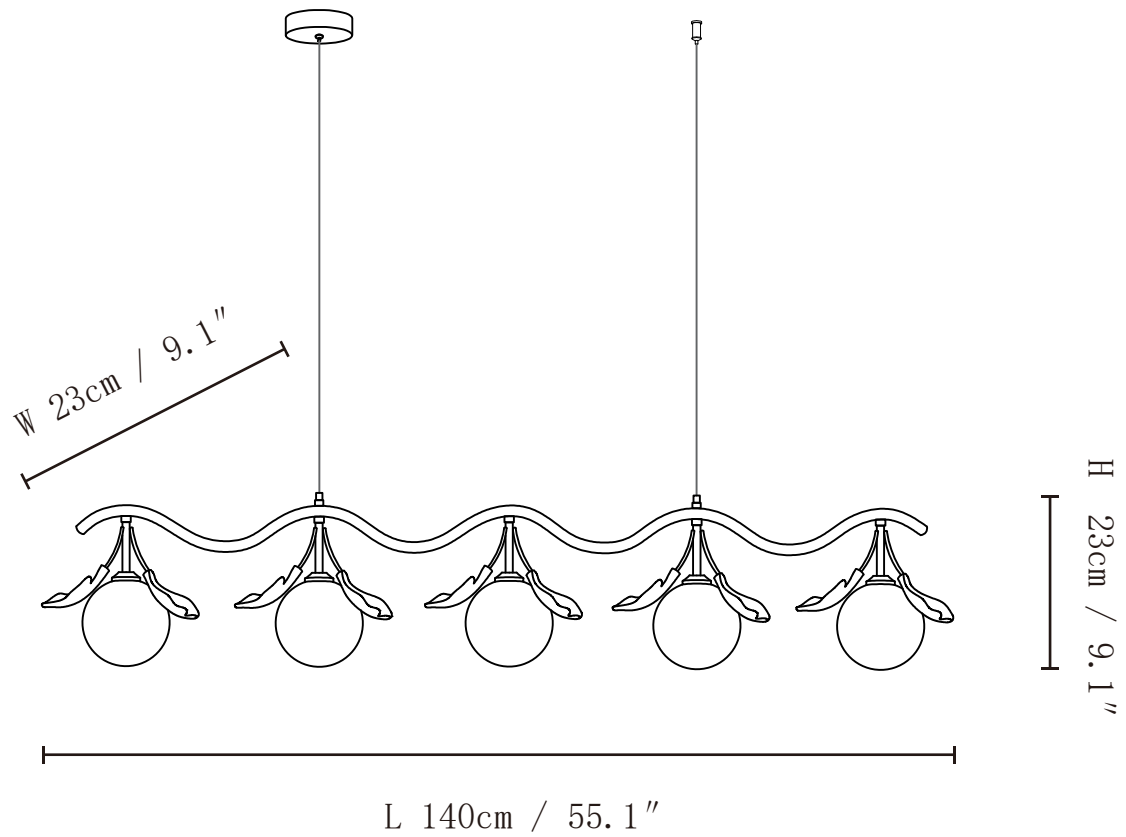

SPECIFICATION SHEET

SPECIFICATION DETAILS

*For custom options, consult factory for details

Fixture Dimensions	Ø 39.4" x H 9.1"(10heads)
Light source	G9(bulb not included)
Wattage	MAX 5W incandescent bulb or LED equivalent.
Voltage	AC 110-240V
Mounting	Hardwired.
Dimming	Compatible with dimmable bulbs (bulb not included)
Control method	Compatible with common wall switches(not included)
Finishes	Brass
Shade Details	White
Material	Brass, Glass, Ceramic
Rod Length	The standard length of the cord is 59" (150 cm), the length is adjustable.

SPECIFICATION SHEET

SPECIFICATION DETAILS

*For custom options, consult factory for details

Fixture Dimensions	L 44.1" x W 9.1" x H 9.1"(4heads)
Light source	G9(bulb not included)
Wattage	MAX 5W incandescent bulb or LED equivalent.
Voltage	AC 110-240V
Mounting	Hardwired.
Dimming	Compatible with dimmable bulbs (bulb not included)
Control method	Compatible with common wall switches(not included)
Finishes	Brass
Shade Details	White
Material	Brass, Glass, Ceramic
Rod Length	The standard length of the cord is 59" (150 cm), the length is adjustable.

SPECIFICATION SHEET

SPECIFICATION DETAILS

*For custom options, consult factory for details

Fixture Dimensions	L 55.1" x W 9.1" x H 9.1"(5heads)
Light source	G9(bulb not included)
Wattage	MAX 5W incandescent bulb or LED equivalent.
Voltage	AC 110-240V
Mounting	Hardwired.
Dimming	Compatible with dimmable bulbs (bulb not included)
Control method	Compatible with common wall switches(not included)
Finishes	Brass
Shade Details	White
Material	Brass, Glass, Ceramic
Rod Length	The standard length of the cord is 59" (150 cm), the length is adjustable.