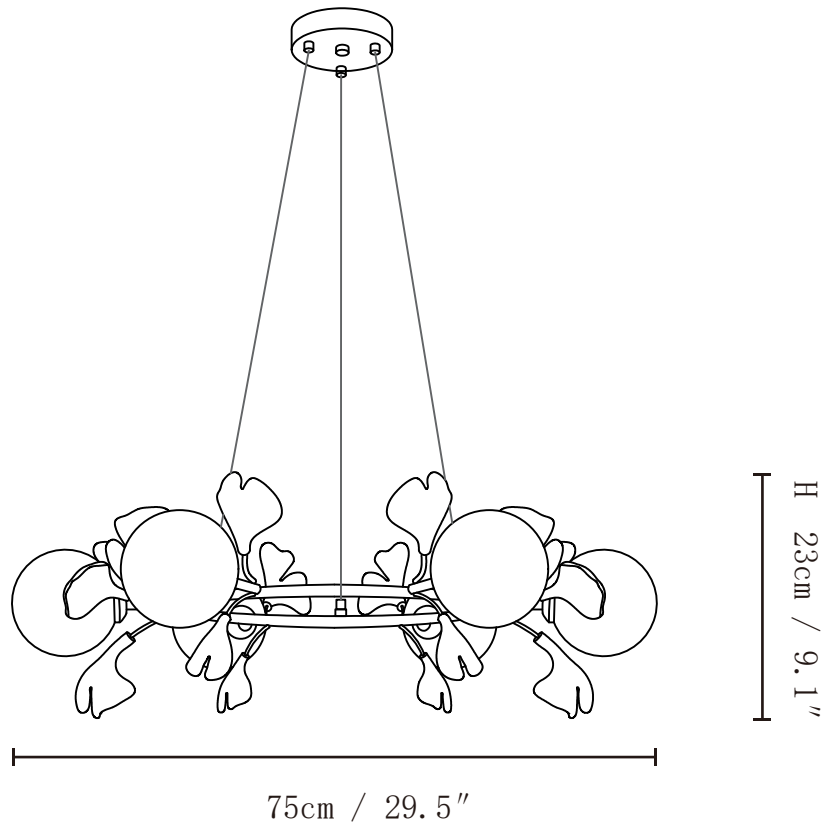

SPECIFICATION SHEET

SPECIFICATION DETAILS

*For custom options, consult factory for details

Fixture Dimensions	∅ 29.5" x H 9.1"(6heads)
Light source	G9(bulb not included)
Wattage	MAX 5W incandescent bulb or LED equivalent.
Voltage	AC 110-240V
Mounting	Hardwired.
Dimming	Compatible with dimmable bulbs (bulb not included)
Control method	Compatible with common wall switches(not included)
Finishes	Brass
Shade Details	White
Material	Brass, Glass, Ceramic
Rod Length	The standard length of the cord is 59" (150 cm), the length is adjustable.

SPECIFICATION SHEET

SPECIFICATION DETAILS

*For custom options, consult factory for details

Fixture Dimensions	Ø 33.5" x H 9.1"(8heads)
Light source	G9(bulb not included)
Wattage	MAX 5W incandescent bulb or LED equivalent.
Voltage	AC 110-240V
Mounting	Hardwired.
Dimming	Compatible with dimmable bulbs (bulb not included)
Control method	Compatible with common wall switches(not included)
Finishes	Brass
Shade Details	White
Material	Brass, Glass, Ceramic
Rod Length	The standard length of the cord is 59" (150 cm), the length is adjustable.

SPECIFICATION SHEET

SPECIFICATION DETAILS

*For custom options, consult factory for details

Fixture Dimensions	Ø 39.4" x H 9.1"(10heads)
Light source	G9(bulb not included)
Wattage	MAX 5W incandescent bulb or LED equivalent.
Voltage	AC 110-240V
Mounting	Hardwired.
Dimming	Compatible with dimmable bulbs (bulb not included)
Control method	Compatible with common wall switches(not included)
Finishes	Brass
Shade Details	White
Material	Brass, Glass, Ceramic
Rod Length	The standard length of the cord is 59" (150 cm), the length is adjustable.