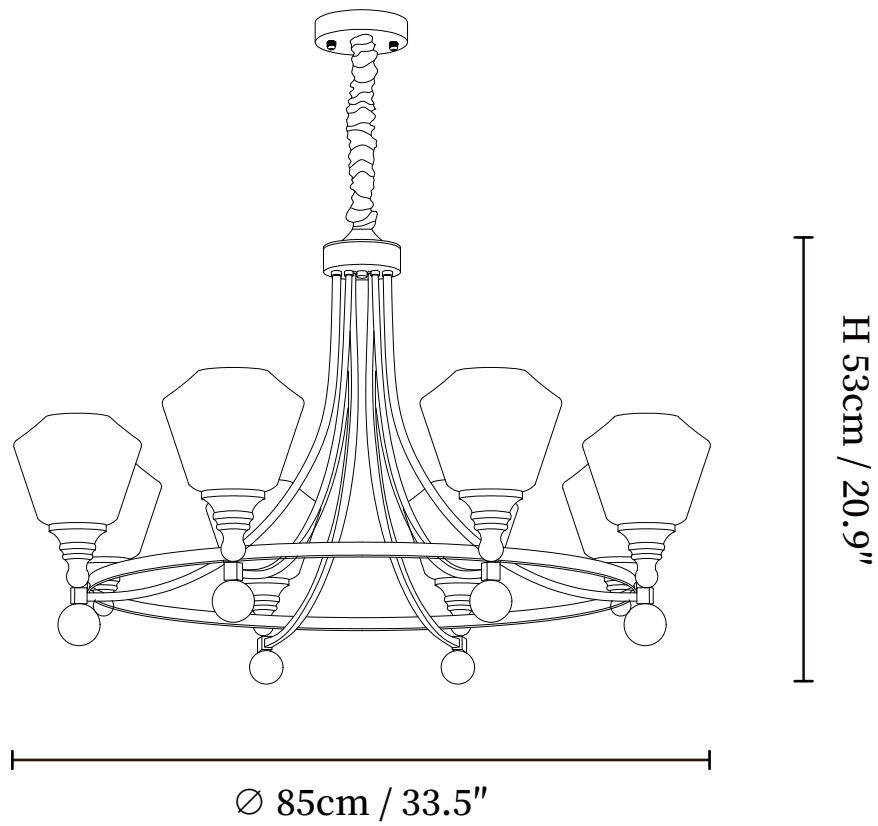

SPECIFICATION SHEET

SPECIFICATION DETAILS

*For custom options, consult factory for details

Fixture Dimensions	Ø 25.6" x H 19.7"
Light source	E26 or E27.
Wattage	MAX 40W incandescent bulb or LED equivalent.
Voltage	AC 110-240V
Mounting	Hardwired.
Dimming	Compatible with dimmable bulbs (bulb not included)
Control method	Compatible with common wall switches(not included)
Finishes	Walnut Color, Brass.
Shade Details	White.
Material	Glass, Wood, Brass.
Hanging Length	Chain lengths range between 19.7", the length can be specified according to needs

SPECIFICATION SHEET

SPECIFICATION DETAILS

*For custom options, consult factory for details

Fixture Dimensions	Ø 33.5" x H 20.9"
Light source	E26 or E27.
Wattage	MAX 40W incandescent bulb or LED equivalent.
Voltage	AC 110-240V
Mounting	Hardwired.
Dimming	Compatible with dimmable bulbs (bulb not included)
Control method	Compatible with common wall switches(not included)
Finishes	Walnut Color, Brass.
Shade Details	White.
Material	Glass, Wood, Brass.
Hanging Length	Chain lengths range between 19.7", the length can be specified according to needs

SPECIFICATION SHEET

SPECIFICATION DETAILS

*For custom options, consult factory for details

Fixture Dimensions	Ø 41.3" x H 23.6"
Light source	E26 or E27.
Wattage	MAX 40W incandescent bulb or LED equivalent.
Voltage	AC 110-240V
Mounting	Hardwired.
Dimming	Compatible with dimmable bulbs (bulb not included)
Control method	Compatible with common wall switches (not included)
Finishes	Walnut Color, Brass.
Shade Details	White.
Material	Glass, Wood, Brass.
Hanging Length	Chain lengths range between 19.7", the length can be specified according to needs