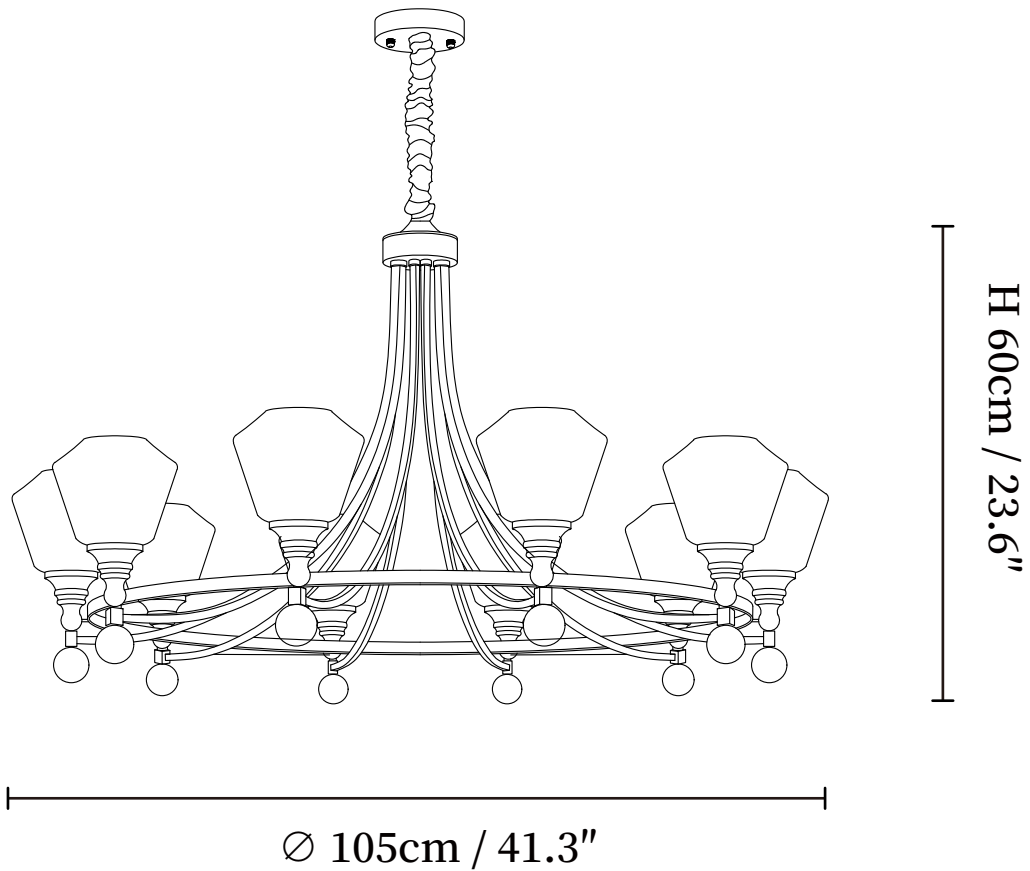

SPECIFICATION SHEET

SPECIFICATION DETAILS

*For custom options, consult factory for details

Fixture Dimensions	Ø 25.6" x H 19.7"
Light source	E26 or E27.
Wattage	MAX 40W incandescent bulb or LED equivalent.
Voltage	AC 110-240V
Mounting	Hardwired.
Dimming	Compatible with dimmable bulbs (bulb not included)
Control method	Compatible with common wall switches(not included)
Finishes	Walnut Color, Brass.
Shade Details	White.
Material	Glass, Wood, Brass.
Hanging Length	Chain lengths range between 19.7", the length can be specified according to needs

SPECIFICATION SHEET

SPECIFICATION DETAILS

*For custom options, consult factory for details

Fixture Dimensions	Ø 33.5" x H 20.9"
Light source	E26 or E27.
Wattage	MAX 40W incandescent bulb or LED equivalent.
Voltage	AC 110-240V
Mounting	Hardwired.
Dimming	Compatible with dimmable bulbs (bulb not included)
Control method	Compatible with common wall switches(not included)
Finishes	Walnut Color, Brass.
Shade Details	White.
Material	Glass, Wood, Brass.
Hanging Length	Chain lengths range between 19.7", the length can be specified according to needs

SPECIFICATION SHEET

SPECIFICATION DETAILS

*For custom options, consult factory for details

Fixture Dimensions	Ø 41.3" x H 23.6"
Light source	E26 or E27.
Wattage	MAX 40W incandescent bulb or LED equivalent.
Voltage	AC 110-240V
Mounting	Hardwired.
Dimming	Compatible with dimmable bulbs (bulb not included)
Control method	Compatible with common wall switches (not included)
Finishes	Walnut Color, Brass.
Shade Details	White.
Material	Glass, Wood, Brass.
Hanging Length	Chain lengths range between 19.7", the length can be specified according to needs