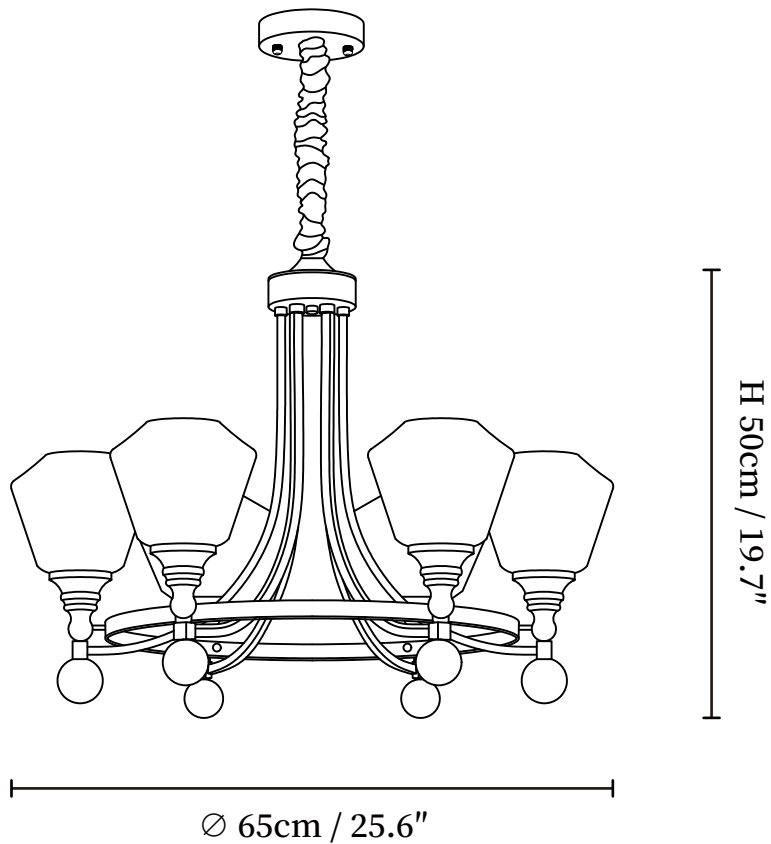

SPECIFICATION SHEET

SPECIFICATION DETAILS

*For custom options, consult factory for details

Fixture Dimensions	Ø 25.6" x H 19.7"
Light source	E26 or E27.
Wattage	MAX 40W incandescent bulb or LED equivalent.
Voltage	AC 110-240V
Mounting	Hardwired.
Dimming	Compatible with dimmable bulbs (bulb not included)
Control method	Compatible with common wall switches(not included)
Finishes	Walnut Color, Brass.
Shade Details	White.
Material	Glass, Wood, Brass.
Hanging Length	Chain lengths range between 19.7", the length can be specified according to needs

SPECIFICATION SHEET

SPECIFICATION DETAILS

*For custom options, consult factory for details

Fixture Dimensions	Ø 33.5" x H 20.9"
Light source	E26 or E27.
Wattage	MAX 40W incandescent bulb or LED equivalent.
Voltage	AC 110-240V
Mounting	Hardwired.
Dimming	Compatible with dimmable bulbs (bulb not included)
Control method	Compatible with common wall switches(not included)
Finishes	Walnut Color, Brass.
Shade Details	White.
Material	Glass, Wood, Brass.
Hanging Length	Chain lengths range between 19.7", the length can be specified according to needs

SPECIFICATION SHEET

SPECIFICATION DETAILS

*For custom options, consult factory for details

Fixture Dimensions	Ø 41.3" x H 23.6"
Light source	E26 or E27.
Wattage	MAX 40W incandescent bulb or LED equivalent.
Voltage	AC 110-240V
Mounting	Hardwired.
Dimming	Compatible with dimmable bulbs (bulb not included)
Control method	Compatible with common wall switches (not included)
Finishes	Walnut Color, Brass.
Shade Details	White.
Material	Glass, Wood, Brass.
Hanging Length	Chain lengths range between 19.7", the length can be specified according to needs