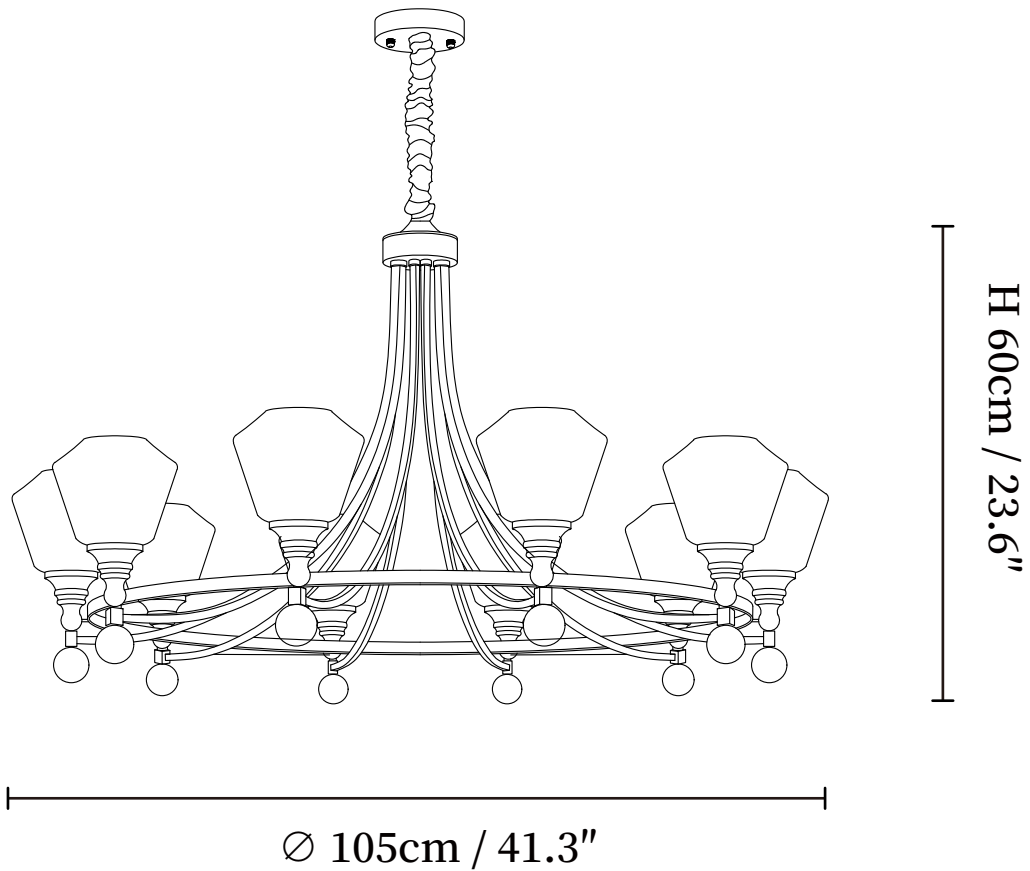

## SPECIFICATION DETAILS

\*For custom options, consult factory for details

<b>Fixture Dimensions</b>	Ø 25.6" x H 19.7"
<b>Light source</b>	E26 or E27.
<b>Wattage</b>	MAX 40W incandescent bulb or LED equivalent.
<b>Voltage</b>	AC 110-240V
<b>Mounting</b>	Hardwired.
<b>Dimming</b>	Compatible with dimmable bulbs (bulb not included)
<b>Control method</b>	Compatible with common wall switches(not included)
<b>Finishes</b>	Walnut Color, Brass.
<b>Shade Details</b>	White.
<b>Material</b>	Glass, Wood, Brass.
<b>Hanging Length</b>	Chain lengths range between 19.7", the length can be specified according to needs

## SPECIFICATION DETAILS

\*For custom options, consult factory for details

<b>Fixture Dimensions</b>	Ø 33.5" x H 20.9"
<b>Light source</b>	E26 or E27.
<b>Wattage</b>	MAX 40W incandescent bulb or LED equivalent.
<b>Voltage</b>	AC 110-240V
<b>Mounting</b>	Hardwired.
<b>Dimming</b>	Compatible with dimmable bulbs (bulb not included)
<b>Control method</b>	Compatible with common wall switches (not included)
<b>Finishes</b>	Walnut Color, Brass.
<b>Shade Details</b>	White.
<b>Material</b>	Glass, Wood, Brass.
<b>Hanging Length</b>	Chain lengths range between 19.7", the length can be specified according to needs

## SPECIFICATION DETAILS

\*For custom options, consult factory for details

<b>Fixture Dimensions</b>	Ø 41.3" x H 23.6"
<b>Light source</b>	E26 or E27.
<b>Wattage</b>	MAX 40W incandescent bulb or LED equivalent.
<b>Voltage</b>	AC 110-240V
<b>Mounting</b>	Hardwired.
<b>Dimming</b>	Compatible with dimmable bulbs (bulb not included)
<b>Control method</b>	Compatible with common wall switches (not included)
<b>Finishes</b>	Walnut Color, Brass.
<b>Shade Details</b>	White.
<b>Material</b>	Glass, Wood, Brass.
<b>Hanging Length</b>	Chain lengths range between 19.7", the length can be specified according to needs