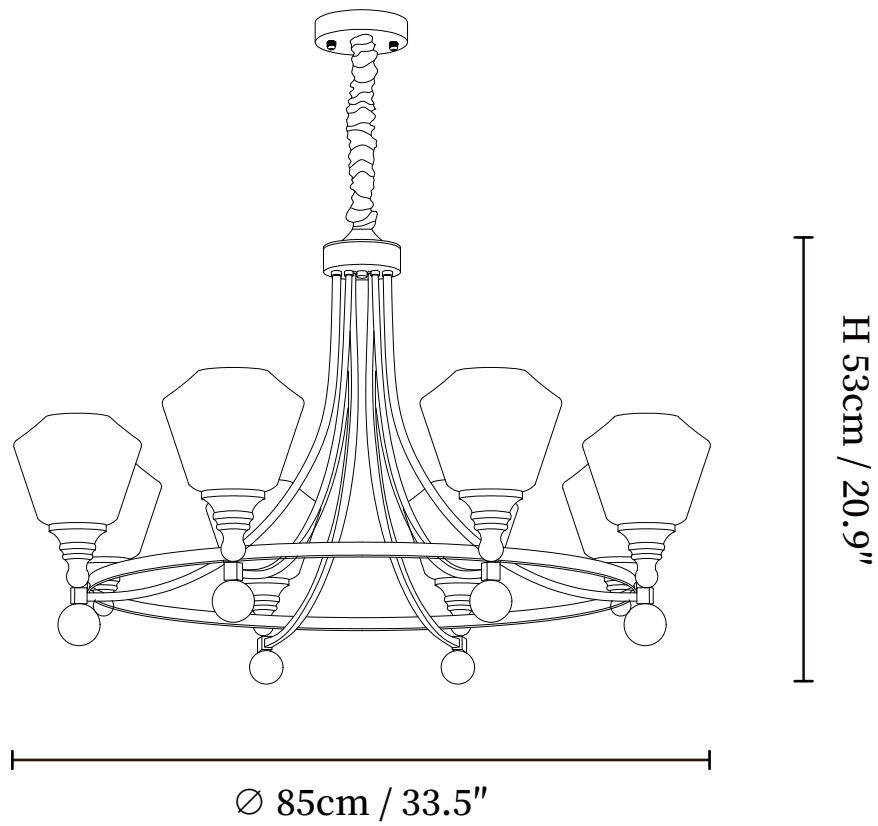

## SPECIFICATION DETAILS

\*For custom options, consult factory for details

<b>Fixture Dimensions</b>	Ø 25.6" x H 19.7"
<b>Light source</b>	E26 or E27.
<b>Wattage</b>	MAX 40W incandescent bulb or LED equivalent.
<b>Voltage</b>	AC 110-240V
<b>Mounting</b>	Hardwired.
<b>Dimming</b>	Compatible with dimmable bulbs (bulb not included)
<b>Control method</b>	Compatible with common wall switches(not included)
<b>Finishes</b>	Walnut Color, Brass.
<b>Shade Details</b>	White.
<b>Material</b>	Glass, Wood, Brass.
<b>Hanging Length</b>	Chain lengths range between 19.7", the length can be specified according to needs

## SPECIFICATION DETAILS

\*For custom options, consult factory for details

<b>Fixture Dimensions</b>	Ø 33.5" x H 20.9"
<b>Light source</b>	E26 or E27.
<b>Wattage</b>	MAX 40W incandescent bulb or LED equivalent.
<b>Voltage</b>	AC 110-240V
<b>Mounting</b>	Hardwired.
<b>Dimming</b>	Compatible with dimmable bulbs (bulb not included)
<b>Control method</b>	Compatible with common wall switches (not included)
<b>Finishes</b>	Walnut Color, Brass.
<b>Shade Details</b>	White.
<b>Material</b>	Glass, Wood, Brass.
<b>Hanging Length</b>	Chain lengths range between 19.7", the length can be specified according to needs

## SPECIFICATION DETAILS

\*For custom options, consult factory for details

<b>Fixture Dimensions</b>	Ø 41.3" x H 23.6"
<b>Light source</b>	E26 or E27.
<b>Wattage</b>	MAX 40W incandescent bulb or LED equivalent.
<b>Voltage</b>	AC 110-240V
<b>Mounting</b>	Hardwired.
<b>Dimming</b>	Compatible with dimmable bulbs (bulb not included)
<b>Control method</b>	Compatible with common wall switches (not included)
<b>Finishes</b>	Walnut Color, Brass.
<b>Shade Details</b>	White.
<b>Material</b>	Glass, Wood, Brass.
<b>Hanging Length</b>	Chain lengths range between 19.7", the length can be specified according to needs