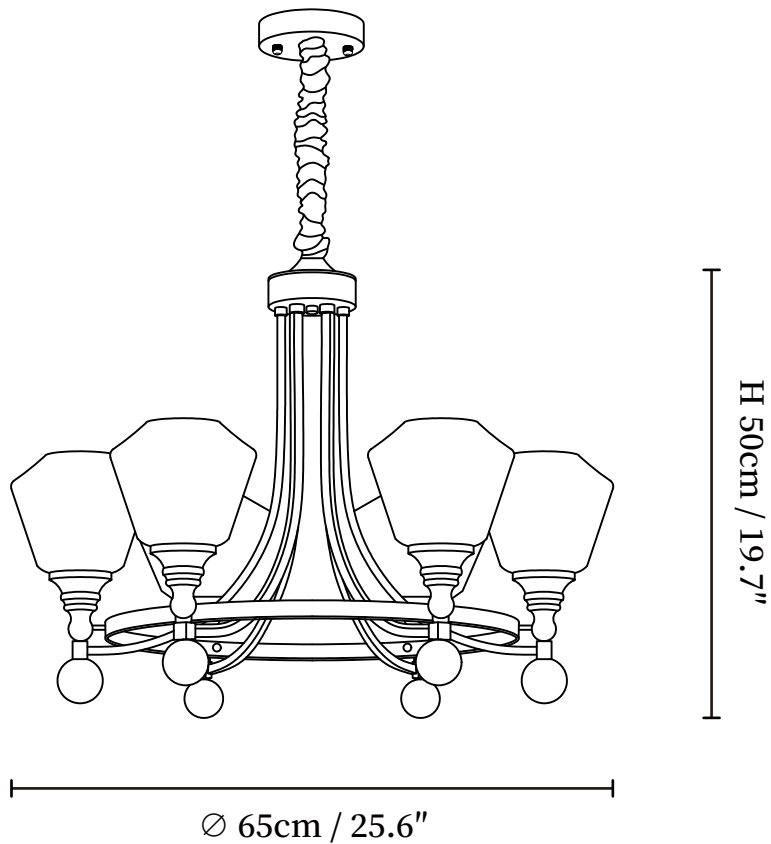

# SPECIFICATION SHEET

---

## SPECIFICATION DETAILS

\*For custom options, consult factory for details

<b>Fixture Dimensions</b>	Ø 25.6" x H 19.7"
<b>Light source</b>	E26 or E27.
<b>Wattage</b>	MAX 40W incandescent bulb or LED equivalent.
<b>Voltage</b>	AC 110-240V
<b>Mounting</b>	Hardwired.
<b>Dimming</b>	Compatible with dimmable bulbs (bulb not included)
<b>Control method</b>	Compatible with common wall switches(not included)
<b>Finishes</b>	Walnut Color, Brass.
<b>Shade Details</b>	White.
<b>Material</b>	Glass, Wood, Brass.
<b>Hanging Length</b>	Chain lengths range between 19.7", the length can be specified according to needs

## SPECIFICATION DETAILS

\*For custom options, consult factory for details

<b>Fixture Dimensions</b>	Ø 33.5" x H 20.9"
<b>Light source</b>	E26 or E27.
<b>Wattage</b>	MAX 40W incandescent bulb or LED equivalent.
<b>Voltage</b>	AC 110-240V
<b>Mounting</b>	Hardwired.
<b>Dimming</b>	Compatible with dimmable bulbs (bulb not included)
<b>Control method</b>	Compatible with common wall switches (not included)
<b>Finishes</b>	Walnut Color, Brass.
<b>Shade Details</b>	White.
<b>Material</b>	Glass, Wood, Brass.
<b>Hanging Length</b>	Chain lengths range between 19.7", the length can be specified according to needs

## SPECIFICATION DETAILS

\*For custom options, consult factory for details

<b>Fixture Dimensions</b>	Ø 41.3" x H 23.6"
<b>Light source</b>	E26 or E27.
<b>Wattage</b>	MAX 40W incandescent bulb or LED equivalent.
<b>Voltage</b>	AC 110-240V
<b>Mounting</b>	Hardwired.
<b>Dimming</b>	Compatible with dimmable bulbs (bulb not included)
<b>Control method</b>	Compatible with common wall switches (not included)
<b>Finishes</b>	Walnut Color, Brass.
<b>Shade Details</b>	White.
<b>Material</b>	Glass, Wood, Brass.
<b>Hanging Length</b>	Chain lengths range between 19.7", the length can be specified according to needs