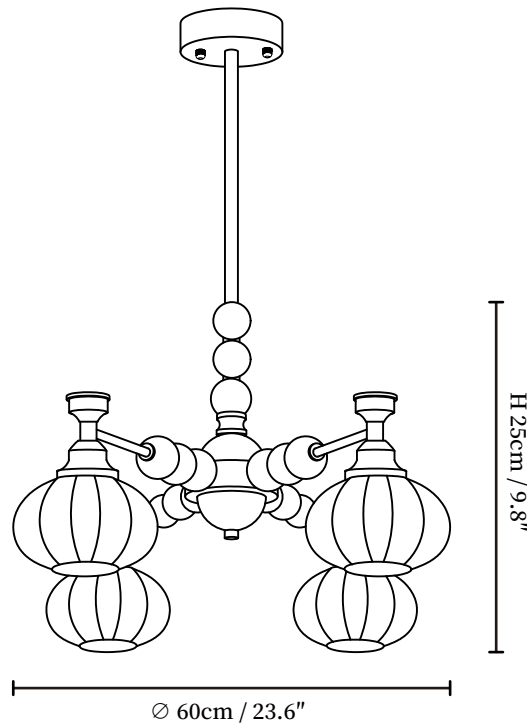

SPECIFICATION SHEET

DESCRIPTION

A harmonious fusion of iron, glass, and wood, this Vakkerlight masterpiece embodies the elegance of celestial motion and natural elements. With its gracefully curved arms and warm, glowing orbs, it brings a refined yet organic ambiance to any space, reminiscent of a gentle breeze under the golden sun.

SPECIFICATION DETAILS

*For custom options, consult factory for details

SKU	VKC-JTY-58555-01
Fixture Dimensions	Ø 23.6" x H 9.8"
Light source	E26 or E27 (bulb not included)
Wattage	MAX 40W incandescent bulb or LED equivalent.
Voltage	AC 110-240V
Mounting	Hardwired
Dimming	Compatible with dimmable bulbs (bulb not included)
Control method	Compatible with common wall switches (not included)
Finishes	Walnut Color, Brass
Shade Details	White
Material	Glass, Wood, Brass
Rod Length	Suspension rod is 19.7", and can be spliced as needed.
Warranty	2 Years
Certification	Compatible with North America, Saudi Arabia, Europe, Australia Certification