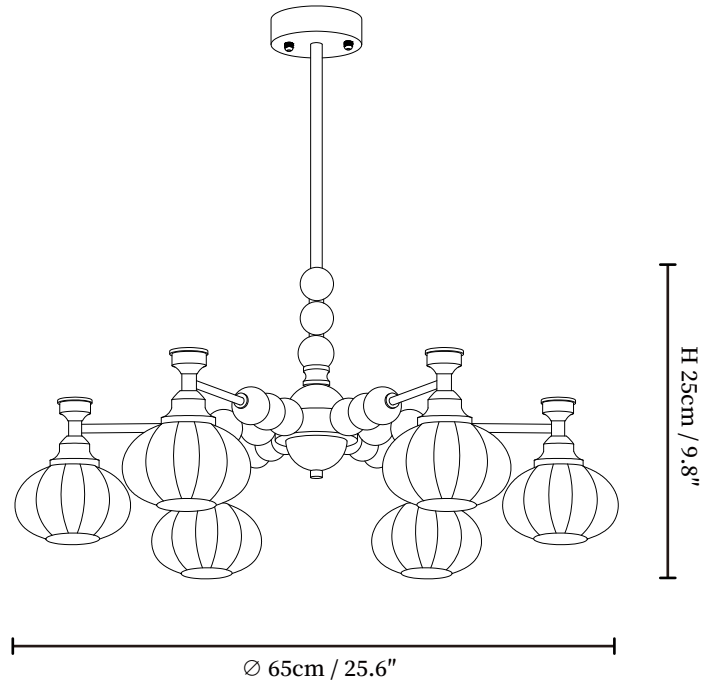

SPECIFICATION SHEET

DESCRIPTION

A harmonious fusion of iron, glass, and wood, this Vakkerlight masterpiece embodies the elegance of celestial motion and natural elements. With its gracefully curved arms and warm, glowing orbs, it brings a refined yet organic ambiance to any space, reminiscent of a gentle breeze under the golden sun.

SPECIFICATION DETAILS

*For custom options, consult factory for details

SKU	VKC-JTY-58555-02
Fixture Dimensions	Ø 25.6" x H 9.8"
Light source	E26 or E27 (bulb not included)
Wattage	MAX 40W incandescent bulb or LED equivalent.
Voltage	AC 110-240V
Mounting	Hardwired
Dimming	Compatible with dimmable bulbs (bulb not included)
Control method	Compatible with common wall switches (not included)
Finishes	Walnut Color, Brass
Shade Details	White
Material	Glass, Wood, Brass
Rod Length	Suspension rod is 19.7", and can be spliced as needed.
Warranty	2 Years
Certification	Compatible with North America, Saudi Arabia, Europe, Australia Certification