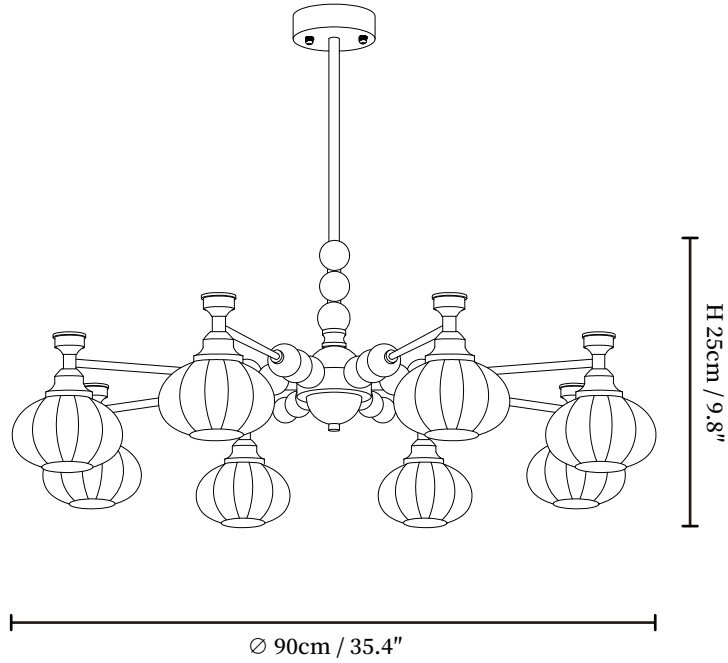

## SPECIFICATION DETAILS

\*For custom options, consult factory for details

SKU	VKC-JTY-58555-01
Fixture Dimensions	Ø 23.6" x H 9.8"
Light source	E26 or E27 (bulb not included)
Wattage	MAX 40W incandescent bulb or LED equivalent.
Voltage	AC 110-240V
Mounting	Hardwired
Dimming	Compatible with dimmable bulbs (bulb not included)
Control method	Compatible with common wall switches (not included)
Finishes	Walnut Color, Brass
Shade Details	White
Material	Glass, Wood, Brass
Rod Length	Suspension rod is 19.7", and can be spliced as needed.
Warranty	2 Years
Certification	Compatible with North America, Saudi Arabia, Europe, Australia Certification

## SPECIFICATION DETAILS

\*For custom options, consult factory for details

SKU	VKC-JTY-58555-02
Fixture Dimensions	Ø 25.6" x H 9.8"
Light source	E26 or E27 (bulb not included)
Wattage	MAX 40W incandescent bulb or LED equivalent.
Voltage	AC 110-240V
Mounting	Hardwired
Dimming	Compatible with dimmable bulbs (bulb not included)
Control method	Compatible with common wall switches (not included)
Finishes	Walnut Color, Brass
Shade Details	White
Material	Glass, Wood, Brass
Rod Length	Suspension rod is 19.7", and can be spliced as needed.
Warranty	2 Years
Certification	Compatible with North America, Saudi Arabia, Europe, Australia Certification

## SPECIFICATION DETAILS

\*For custom options, consult factory for details

<b>Fixture Dimensions</b>	Ø 35.4" x H 9.8"
<b>Light source</b>	E26 or E27 (bulb not included)
<b>Wattage</b>	MAX 40W incandescent bulb or LED equivalent.
<b>Voltage</b>	AC 110-240V
<b>Mounting</b>	Hardwired
<b>Dimming</b>	Compatible with dimmable bulbs (bulb not included)
<b>Control method</b>	Compatible with common wall switches (not included)
<b>Finishes</b>	Walnut Color, Brass
<b>Shade Details</b>	White
<b>Material</b>	Glass, Wood, Brass
<b>Rod Length</b>	Suspension rod is 19.7", and can be spliced as needed.