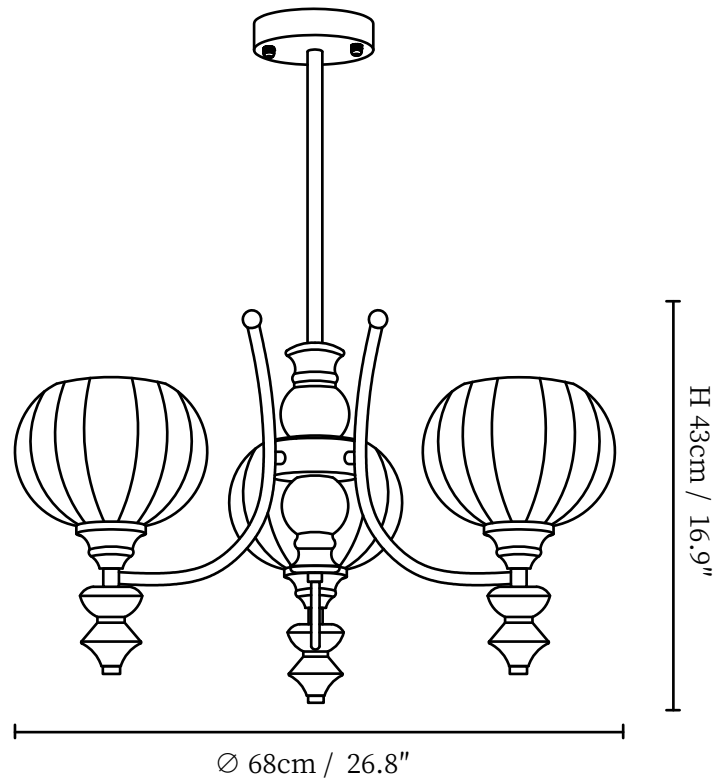

## SPECIFICATION DETAILS

\*For custom options, consult factory for details

<b>Fixture Dimensions</b>	Ø 26.8" x H 16.9"
<b>Light source</b>	E26 or E27 (bulb not included)
<b>Wattage</b>	MAX 40W incandescent bulb or LED equivalent.
<b>Voltage</b>	AC 110-240V
<b>Mounting</b>	Hardwired.
<b>Dimming</b>	Compatible with dimmable bulbs (bulb not included)
<b>Control method</b>	Compatible with common wall switches(not included)
<b>Finishes</b>	Walnut Color, Brass.
<b>Shade Details</b>	White.
<b>Material</b>	Glass, Wood, Brass.
<b>Rod Length</b>	Suspension rod is 19.7", and can be spliced as needed.

## SPECIFICATION DETAILS

\*For custom options, consult factory for details

<b>Fixture Dimensions</b>	Ø 26.8" x H 16.9"
<b>Light source</b>	E26 or E27 (bulb not included)
<b>Wattage</b>	MAX 40W incandescent bulb or LED equivalent.
<b>Voltage</b>	AC 110-240V
<b>Mounting</b>	Hardwired.
<b>Dimming</b>	Compatible with dimmable bulbs (bulb not included)
<b>Control method</b>	Compatible with common wall switches (not included)
<b>Finishes</b>	Walnut Color, Brass.
<b>Shade Details</b>	White.
<b>Material</b>	Glass, Wood, Brass.
<b>Rod Length</b>	Suspension rod is 19.7", and can be spliced as needed.