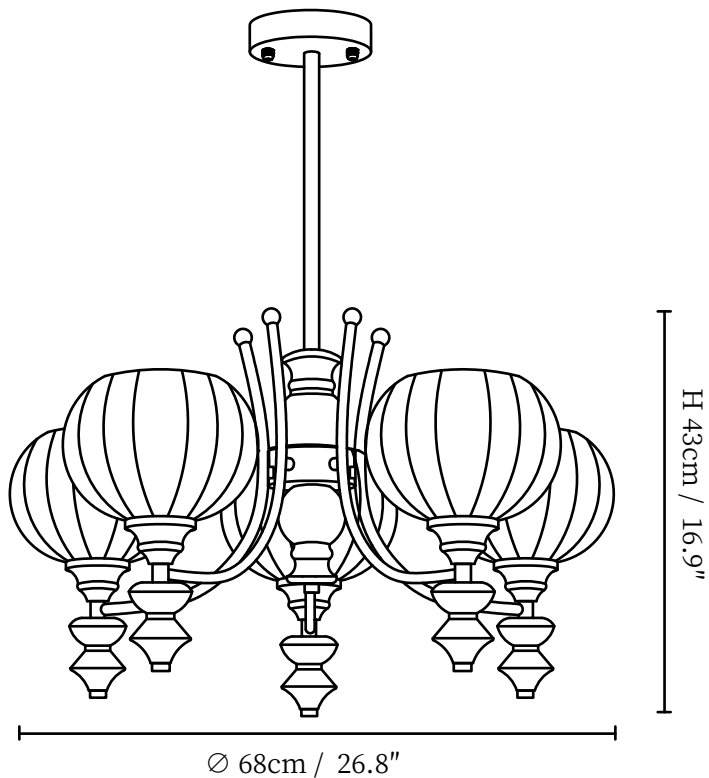

# SPECIFICATION SHEET

---

## SPECIFICATION DETAILS

\*For custom options, consult factory for details

<b>Fixture Dimensions</b>	Ø 26.8" x H 16.9"
<b>Light source</b>	E26 or E27 (bulb not included)
<b>Wattage</b>	MAX 40W incandescent bulb or LED equivalent.
<b>Voltage</b>	AC 110-240V
<b>Mounting</b>	Hardwired.
<b>Dimming</b>	Compatible with dimmable bulbs (bulb not included)
<b>Control method</b>	Compatible with common wall switches(not included)
<b>Finishes</b>	Walnut Color, Brass.
<b>Shade Details</b>	White.
<b>Material</b>	Glass, Wood, Brass.
<b>Rod Length</b>	Suspension rod is 19.7", and can be spliced as needed.

## SPECIFICATION DETAILS

\*For custom options, consult factory for details

<b>Fixture Dimensions</b>	Ø 26.8" x H 16.9"
<b>Light source</b>	E26 or E27 (bulb not included)
<b>Wattage</b>	MAX 40W incandescent bulb or LED equivalent.
<b>Voltage</b>	AC 110-240V
<b>Mounting</b>	Hardwired.
<b>Dimming</b>	Compatible with dimmable bulbs (bulb not included)
<b>Control method</b>	Compatible with common wall switches (not included)
<b>Finishes</b>	Walnut Color, Brass.
<b>Shade Details</b>	White.
<b>Material</b>	Glass, Wood, Brass.
<b>Rod Length</b>	Suspension rod is 19.7", and can be spliced as needed.