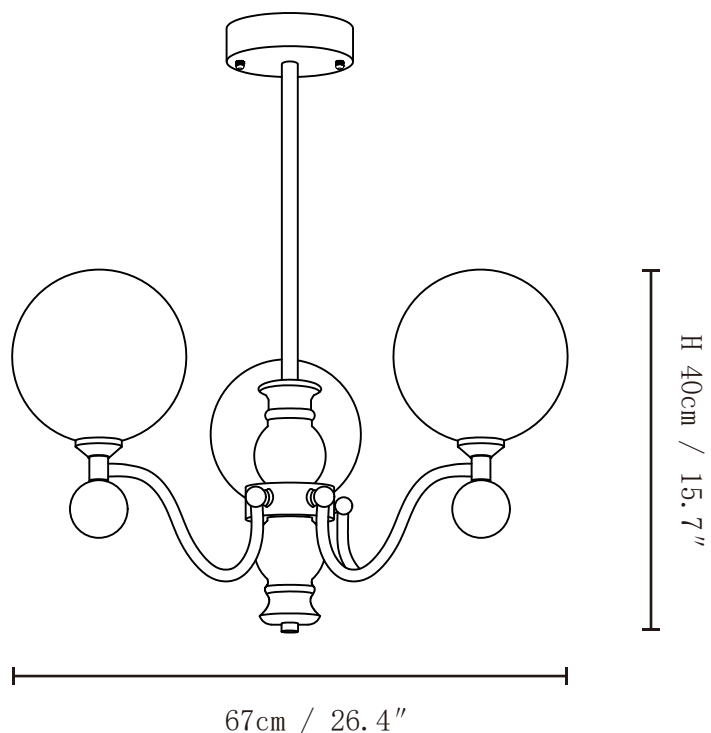

SPECIFICATION SHEET

SPECIFICATION DETAILS

*For custom options, consult factory for details

Fixture Dimensions	Ø 26.4" x H 15.7" (3heads)
Light source	E26 or E27 (bulb not included)
Wattage	MAX 40W incandescent bulb or LED equivalent.
Voltage	AC 110-240V
Mounting	Hardwired.
Dimming	Compatible with dimmable bulbs (bulb not included)
Control method	Compatible with common wall switches(not included)
Finishes	Walnut Color, Brass
Shade Details	White
Material	Glass, Wood, Brass
Rod Length	Suspension rod is 19.7", and can be spliced as needed.

SPECIFICATION SHEET

SPECIFICATION DETAILS

*For custom options, consult factory for details

Fixture Dimensions	Ø 26.4" x H 15.7" (5heads)
Light source	E26 or E27 (bulb not included)
Wattage	MAX 40W incandescent bulb or LED equivalent.
Voltage	AC 110-240V
Mounting	Hardwired.
Dimming	Compatible with dimmable bulbs (bulb not included)
Control method	Compatible with common wall switches (not included)
Finishes	Walnut Color, Brass
Shade Details	White
Material	Glass, Wood, Brass
Rod Length	Suspension rod is 19.7", and can be spliced as needed.

SPECIFICATION SHEET

SPECIFICATION DETAILS

*For custom options, consult factory for details

Fixture Dimensions	Ø 33.8" x H 15.7" (8heads)
Light source	E26 or E27 (bulb not included)
Wattage	MAX 40W incandescent bulb or LED equivalent.
Voltage	AC 110-240V
Mounting	Hardwired.
Dimming	Compatible with dimmable bulbs (bulb not included)
Control method	Compatible with common wall switches(not included)
Finishes	Walnut Color, Brass
Shade Details	White
Material	Glass, Wood, Brass
Rod Length	Suspension rod is 19.7", and can be spliced as needed.