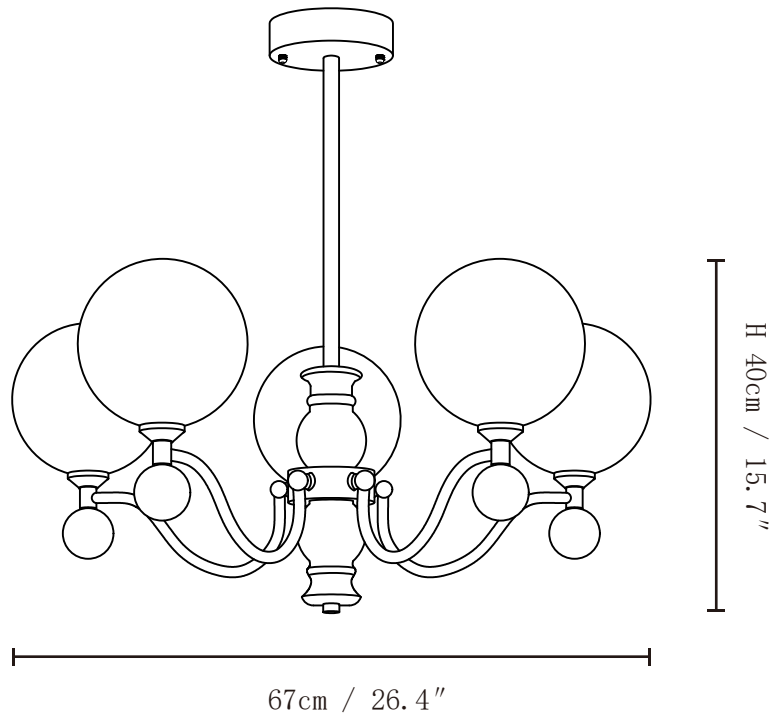

SPECIFICATION SHEET

SPECIFICATION DETAILS

*For custom options, consult factory for details

Fixture Dimensions	Ø 26.4" x H 15.7" (3heads)
Light source	E26 or E27 (bulb not included)
Wattage	MAX 40W incandescent bulb or LED equivalent.
Voltage	AC 110-240V
Mounting	Hardwired.
Dimming	Compatible with dimmable bulbs (bulb not included)
Control method	Compatible with common wall switches(not included)
Finishes	Walnut Color, Brass
Shade Details	White
Material	Glass, Wood, Brass
Rod Length	Suspension rod is 19.7", and can be spliced as needed.

SPECIFICATION SHEET

SPECIFICATION DETAILS

*For custom options, consult factory for details

Fixture Dimensions	Ø 26.4" x H 15.7" (5heads)
Light source	E26 or E27 (bulb not included)
Wattage	MAX 40W incandescent bulb or LED equivalent.
Voltage	AC 110-240V
Mounting	Hardwired.
Dimming	Compatible with dimmable bulbs (bulb not included)
Control method	Compatible with common wall switches (not included)
Finishes	Walnut Color, Brass
Shade Details	White
Material	Glass, Wood, Brass
Rod Length	Suspension rod is 19.7", and can be spliced as needed.

SPECIFICATION SHEET

SPECIFICATION DETAILS

*For custom options, consult factory for details

Fixture Dimensions	Ø 33.8" x H 15.7" (8heads)
Light source	E26 or E27 (bulb not included)
Wattage	MAX 40W incandescent bulb or LED equivalent.
Voltage	AC 110-240V
Mounting	Hardwired.
Dimming	Compatible with dimmable bulbs (bulb not included)
Control method	Compatible with common wall switches(not included)
Finishes	Walnut Color, Brass
Shade Details	White
Material	Glass, Wood, Brass
Rod Length	Suspension rod is 19.7", and can be spliced as needed.