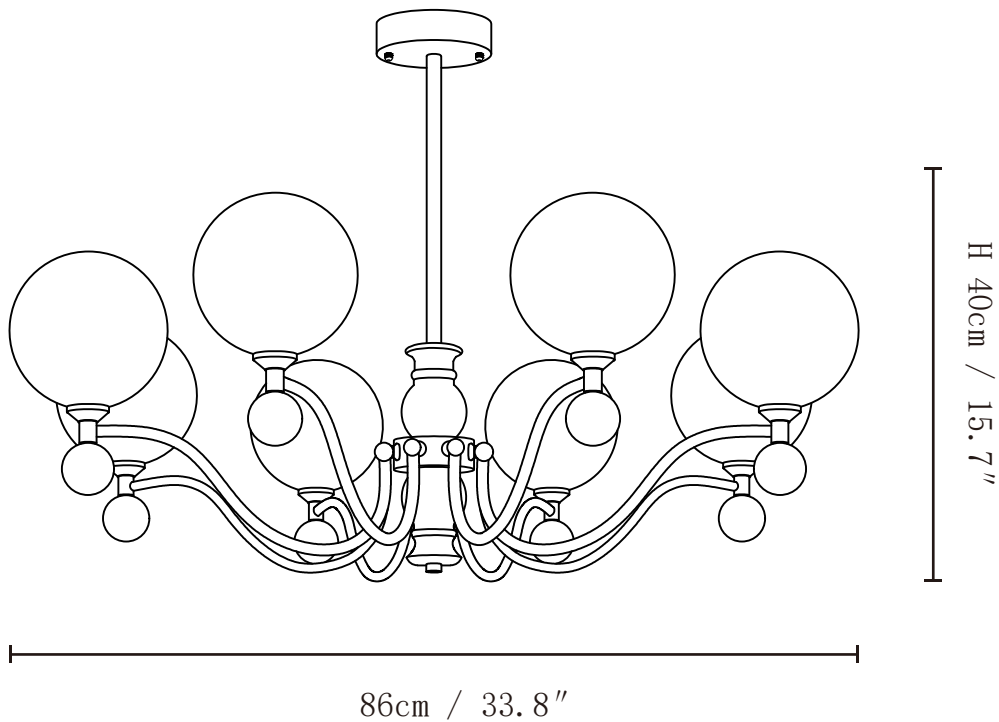

SPECIFICATION SHEET

SPECIFICATION DETAILS

*For custom options, consult factory for details

Fixture Dimensions	Ø 26.4" x H 15.7" (3heads)
Light source	E26 or E27 (bulb not included)
Wattage	MAX 40W incandescent bulb or LED equivalent.
Voltage	AC 110-240V
Mounting	Hardwired.
Dimming	Compatible with dimmable bulbs (bulb not included)
Control method	Compatible with common wall switches(not included)
Finishes	Walnut Color, Brass
Shade Details	White
Material	Glass, Wood, Brass
Rod Length	Suspension rod is 19.7", and can be spliced as needed.

SPECIFICATION SHEET

SPECIFICATION DETAILS

*For custom options, consult factory for details

Fixture Dimensions	Ø 26.4" x H 15.7" (5heads)
Light source	E26 or E27 (bulb not included)
Wattage	MAX 40W incandescent bulb or LED equivalent.
Voltage	AC 110-240V
Mounting	Hardwired.
Dimming	Compatible with dimmable bulbs (bulb not included)
Control method	Compatible with common wall switches (not included)
Finishes	Walnut Color, Brass
Shade Details	White
Material	Glass, Wood, Brass
Rod Length	Suspension rod is 19.7", and can be spliced as needed.

SPECIFICATION SHEET

SPECIFICATION DETAILS

*For custom options, consult factory for details

Fixture Dimensions	Ø 33.8" x H 15.7" (8heads)
Light source	E26 or E27 (bulb not included)
Wattage	MAX 40W incandescent bulb or LED equivalent.
Voltage	AC 110-240V
Mounting	Hardwired.
Dimming	Compatible with dimmable bulbs (bulb not included)
Control method	Compatible with common wall switches(not included)
Finishes	Walnut Color, Brass
Shade Details	White
Material	Glass, Wood, Brass
Rod Length	Suspension rod is 19.7", and can be spliced as needed.