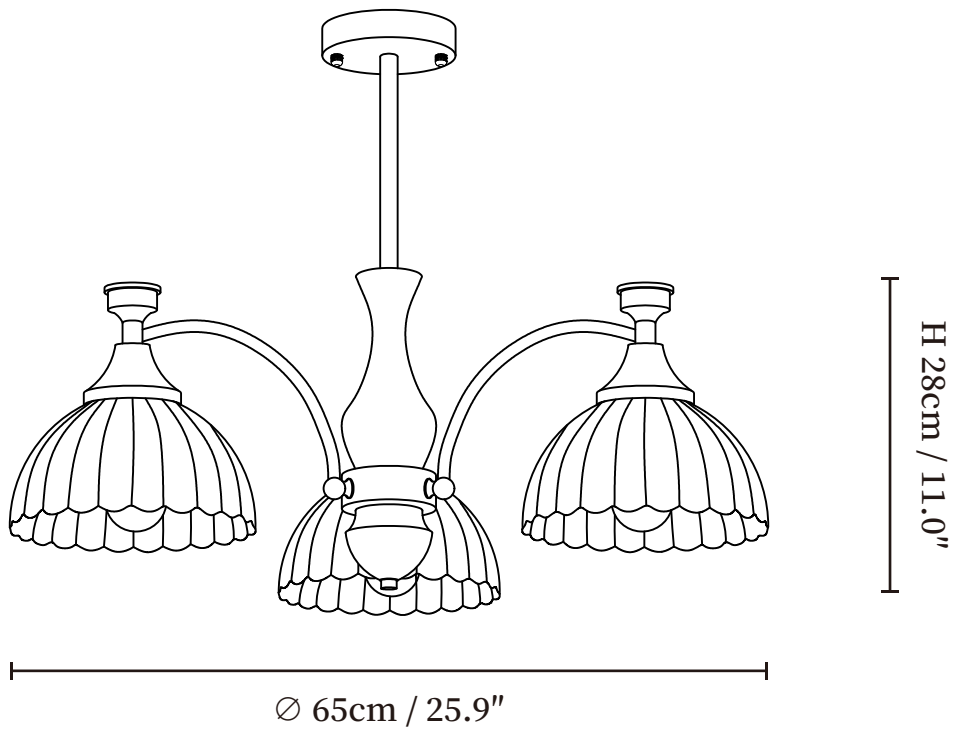

## SPECIFICATION DETAILS

\*For custom options, consult factory for details

Fixture Dimensions	∅ 23.6" x H 12.9"(3heads)
Light source	E26 or E27 (bulb not included)
Wattage	MAX 40W incandescent bulb or LED equivalent.
Voltage	AC 110-240V
Mounting	Hardwired
Dimming	Compatible with dimmable bulbs (bulb not included)
Control method	Compatible with common wall switches (not included)
Finishes	Walnut Color, Brass
Shade Details	White
Material	Glass, Wood, Brass
Rod Length	Suspension rod is 19.7", and can be spliced as needed.

## SPECIFICATION DETAILS

\*For custom options, consult factory for details

Fixture Dimensions	Ø 24.8" x H 12.9" (6heads)
Light source	E26 or E27 (bulb not included)
Wattage	MAX 40W incandescent bulb or LED equivalent.
Voltage	AC 110-240V
Mounting	Hardwired
Dimming	Compatible with dimmable bulbs (bulb not included)
Control method	Compatible with common wall switches (not included)
Finishes	Walnut Color, Brass
Shade Details	White
Material	Glass, Wood, Brass
Rod Length	Suspension rod is 19.7", and can be spliced as needed.

## SPECIFICATION DETAILS

\*For custom options, consult factory for details

Fixture Dimensions	Ø 32.7" x H 12.9"(8heads)
Light source	E26 or E27 (bulb not included)
Wattage	MAX 40W incandescent bulb or LED equivalent.
Voltage	AC 110-240V
Mounting	Hardwired
Dimming	Compatible with dimmable bulbs (bulb not included)
Control method	Compatible with common wall switches(not included)
Finishes	Walnut Color, Brass
Shade Details	White
Material	Glass, Wood, Brass
Rod Length	Suspension rod is 19.7", and can be spliced as needed.