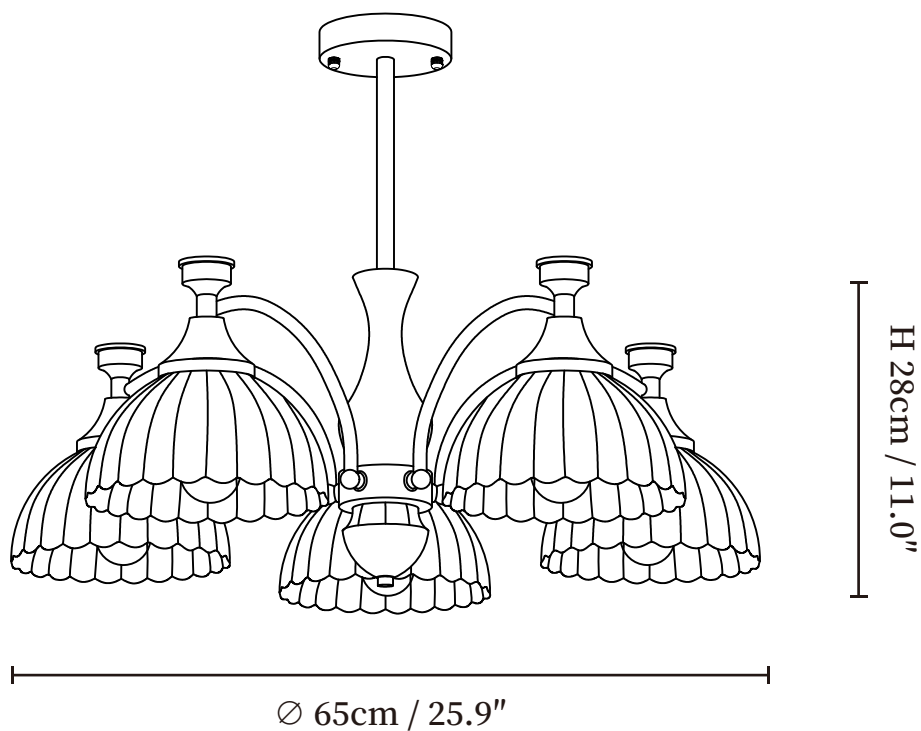

## SPECIFICATION DETAILS

\*For custom options, consult factory for details

Fixture Dimensions	∅ 23.6" x H 12.9"(3heads)
Light source	E26 or E27 (bulb not included)
Wattage	MAX 40W incandescent bulb or LED equivalent.
Voltage	AC 110-240V
Mounting	Hardwired
Dimming	Compatible with dimmable bulbs (bulb not included)
Control method	Compatible with common wall switches (not included)
Finishes	Walnut Color, Brass
Shade Details	White
Material	Glass, Wood, Brass
Rod Length	Suspension rod is 19.7", and can be spliced as needed.

## SPECIFICATION DETAILS

\*For custom options, consult factory for details

Fixture Dimensions	Ø 24.8" x H 12.9" (6heads)
Light source	E26 or E27 (bulb not included)
Wattage	MAX 40W incandescent bulb or LED equivalent.
Voltage	AC 110-240V
Mounting	Hardwired
Dimming	Compatible with dimmable bulbs (bulb not included)
Control method	Compatible with common wall switches (not included)
Finishes	Walnut Color, Brass
Shade Details	White
Material	Glass, Wood, Brass
Rod Length	Suspension rod is 19.7", and can be spliced as needed.

## SPECIFICATION DETAILS

\*For custom options, consult factory for details

Fixture Dimensions	Ø 32.7" x H 12.9"(8heads)
Light source	E26 or E27 (bulb not included)
Wattage	MAX 40W incandescent bulb or LED equivalent.
Voltage	AC 110-240V
Mounting	Hardwired
Dimming	Compatible with dimmable bulbs (bulb not included)
Control method	Compatible with common wall switches(not included)
Finishes	Walnut Color, Brass
Shade Details	White
Material	Glass, Wood, Brass
Rod Length	Suspension rod is 19.7", and can be spliced as needed.