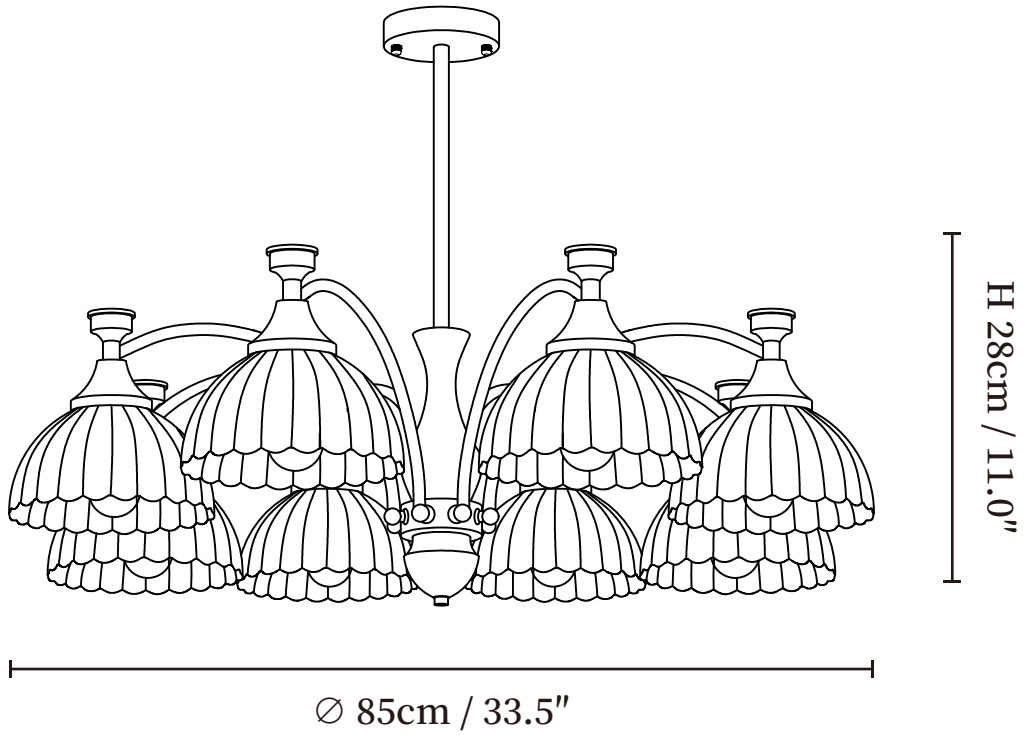

## SPECIFICATION DETAILS

\*For custom options, consult factory for details

Fixture Dimensions	∅ 23.6" x H 12.9"(3heads)
Light source	E26 or E27 (bulb not included)
Wattage	MAX 40W incandescent bulb or LED equivalent.
Voltage	AC 110-240V
Mounting	Hardwired
Dimming	Compatible with dimmable bulbs (bulb not included)
Control method	Compatible with common wall switches (not included)
Finishes	Walnut Color, Brass
Shade Details	White
Material	Glass, Wood, Brass
Rod Length	Suspension rod is 19.7", and can be spliced as needed.

## SPECIFICATION DETAILS

\*For custom options, consult factory for details

Fixture Dimensions	Ø 24.8" x H 12.9" (6heads)
Light source	E26 or E27 (bulb not included)
Wattage	MAX 40W incandescent bulb or LED equivalent.
Voltage	AC 110-240V
Mounting	Hardwired
Dimming	Compatible with dimmable bulbs (bulb not included)
Control method	Compatible with common wall switches (not included)
Finishes	Walnut Color, Brass
Shade Details	White
Material	Glass, Wood, Brass
Rod Length	Suspension rod is 19.7", and can be spliced as needed.

## SPECIFICATION DETAILS

\*For custom options, consult factory for details

Fixture Dimensions	Ø 32.7" x H 12.9"(8heads)
Light source	E26 or E27 (bulb not included)
Wattage	MAX 40W incandescent bulb or LED equivalent.
Voltage	AC 110-240V
Mounting	Hardwired
Dimming	Compatible with dimmable bulbs (bulb not included)
Control method	Compatible with common wall switches(not included)
Finishes	Walnut Color, Brass
Shade Details	White
Material	Glass, Wood, Brass
Rod Length	Suspension rod is 19.7", and can be spliced as needed.