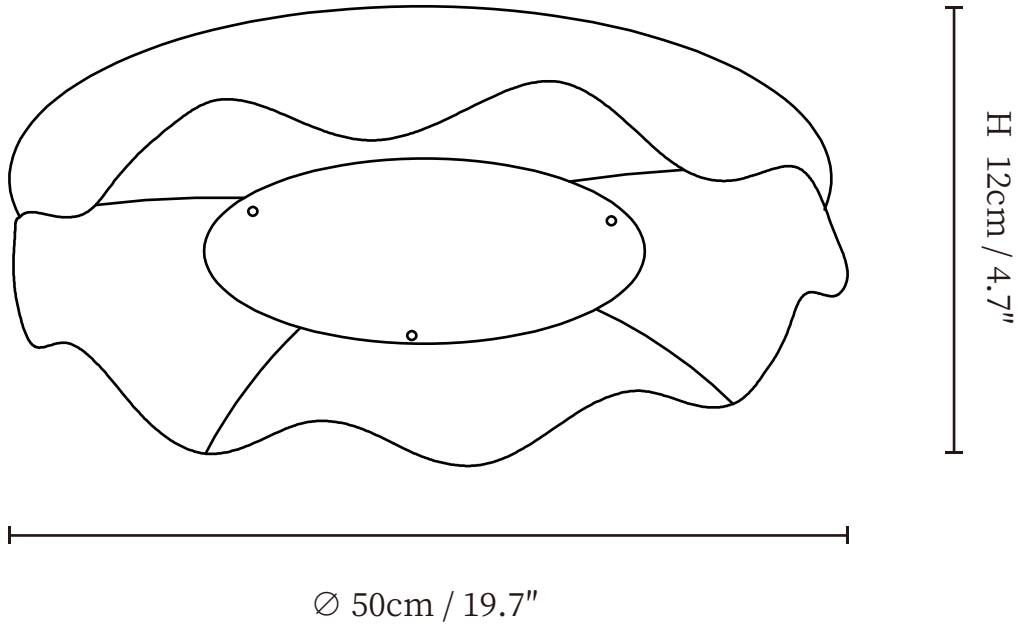

## SPECIFICATION DETAILS

\*For custom options, consult factory for details

Fixture Dimensions	Ø 19.7" x H 4.7"
Light source	Integrated LED
Wattage	~24W
Voltage	AC 110-240V
Dimming	Not supported
CRI(Ra)	90+CRI
Mounting	Hardwired.
LED Rated Life	30000 hours
Color Temperature	Warm Light (3000K), Neutral Light (4000K), Cool Light (6000K)
Control method	Compatible with common wall switches(not included)
Finishes	White
Shade Details	Beige
Material	Fabric, Metal, Acrylic

## SPECIFICATION DETAILS

\*For custom options, consult factory for details

Fixture Dimensions	Ø 19.7" x H 4.7"
Light source	Integrated LED
Wattage	~24W
Voltage	AC 110-240V
Dimming	Not supported
CRI(Ra)	90+CRI
Mounting	Hardwired.
LED Rated Life	30000 hours
Color Temperature	Warm Light (3000K), Neutral Light (4000K), Cool Light (6000K)
Control method	Compatible with common wall switches (not included)
Finishes	White
Shade Details	Beige
Material	Fabric, Metal, Acrylic