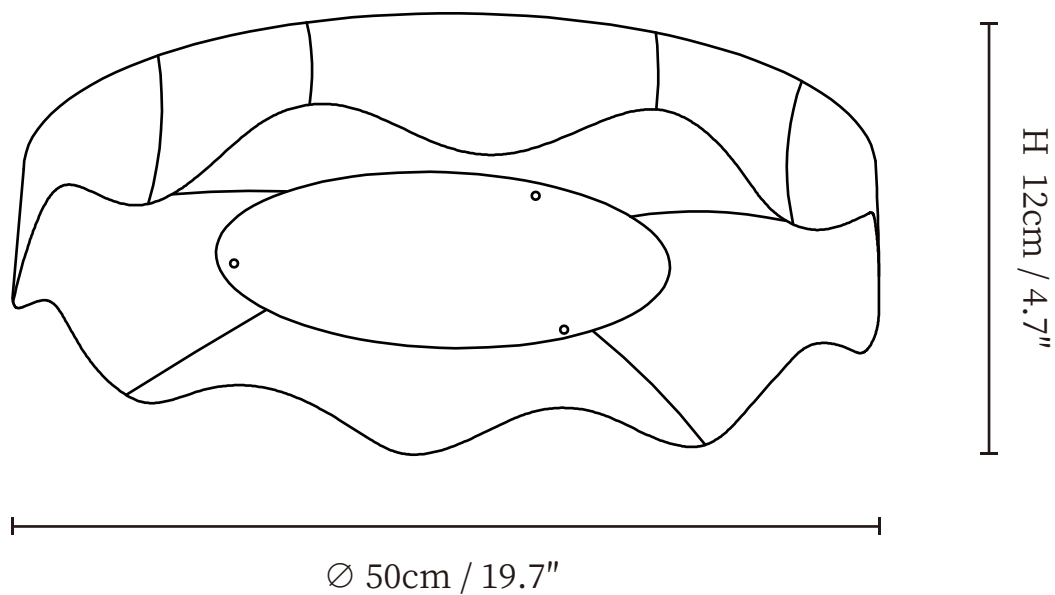

## SPECIFICATION DETAILS

\*For custom options, consult factory for details

Fixture Dimensions	Ø 19.7" x H 4.7"
Light source	Integrated LED
Wattage	~24W
Voltage	AC 110-240V
Dimming	Not supported
CRI(Ra)	90+CRI
Mounting	Hardwired.
LED Rated Life	30000 hours
Color Temperature	Warm Light (3000K), Neutral Light (4000K), Cool Light (6000K)
Control method	Compatible with common wall switches(not included)
Finishes	White
Shade Details	Beige
Material	Fabric, Metal, Acrylic

## SPECIFICATION DETAILS

\*For custom options, consult factory for details

Fixture Dimensions	Ø 19.7" x H 4.7"
Light source	Integrated LED
Wattage	~24W
Voltage	AC 110-240V
Dimming	Not supported
CRI(Ra)	90+CRI
Mounting	Hardwired.
LED Rated Life	30000 hours
Color Temperature	Warm Light (3000K), Neutral Light (4000K), Cool Light (6000K)
Control method	Compatible with common wall switches (not included)
Finishes	White
Shade Details	Beige
Material	Fabric, Metal, Acrylic