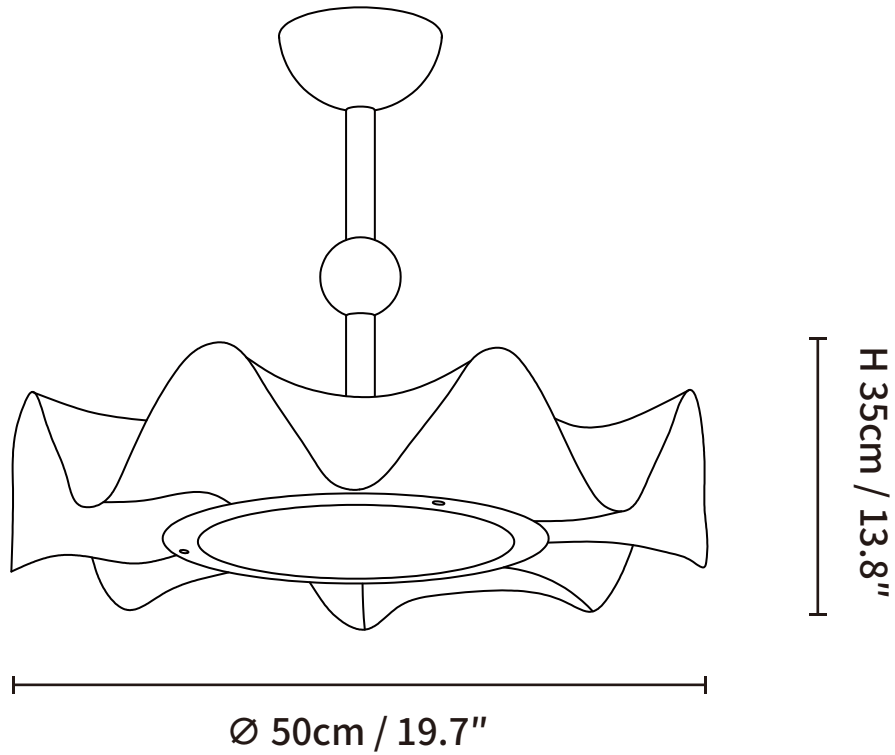

SPECIFICATION SHEET

SPECIFICATION DETAILS

*For custom options, consult factory for details

Fixture Dimensions	Ø 19.7" x H 13.8"
Light source	Integrated LED
Wattage	~36W
Voltage	AC 110-240V
Dimming	Not supported
CRI(Ra)	90+CRI
Mounting	Hardwired.
LED Rated Life	30000 hours
Color Temperature	Warm Light (3000K), Neutral Light (4000K), Cool Light (6000K)
Control method	Compatible with common wall switches (included)
Finishes	Walnut color, Gold
Shade Details	Beige
Material	Material: Fabric, Metal, Wood