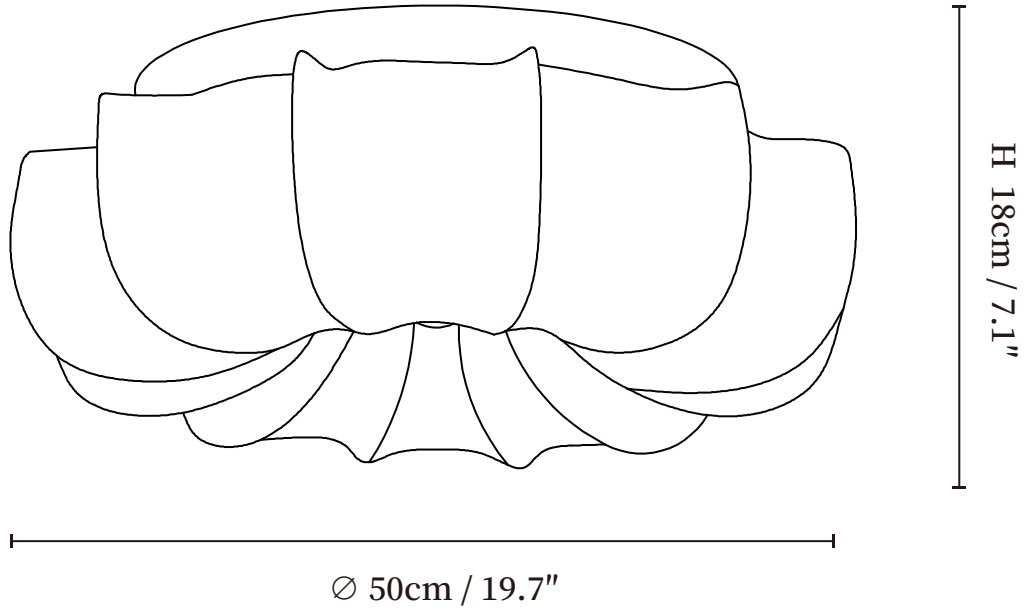

SPECIFICATION SHEET

SPECIFICATION DETAILS

*For custom options, consult factory for details

Fixture Dimensions	Ø 19.7" x H 7.1"
Light source	Integrated LED
Wattage	~36W
Voltage	AC 110-240V
Dimming	Not supported
CRI(Ra)	90+CRI
Mounting	Hardwired.
LED Rated Life	30000 hours
Color Temperature	Warm Light (3000K), Neutral Light (4000K), Cool Light (6000K)
Control method	Compatible with common wall switches (not included)
Finishes	White
Shade Details	Beige
Material	Fabric, Metal, Wood, Acrylic