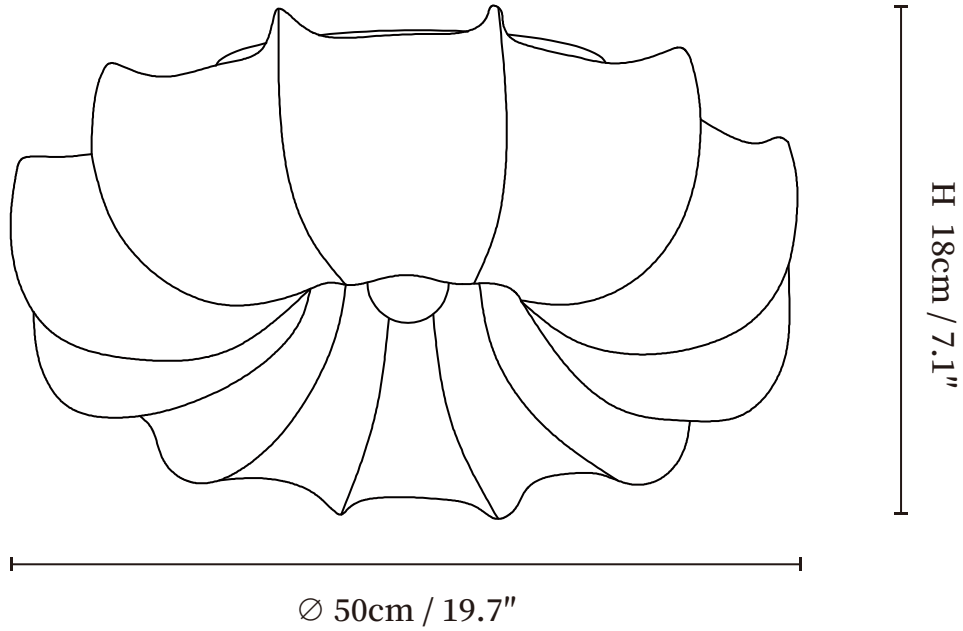

SPECIFICATION SHEET

SPECIFICATION DETAILS

*For custom options, consult factory for details

Fixture Dimensions	Ø 19.7" x H 7.1"
Light source	Integrated LED
Wattage	~36W
Voltage	AC 110-240V
Dimming	Not supported
CRI(Ra)	90+CRI
Mounting	Hardwired.
LED Rated Life	30000 hours
Color Temperature	Warm Light (3000K), Neutral Light (4000K), Cool Light (6000K)
Control method	Compatible with common wall switches (not included)
Finishes	White
Shade Details	Beige
Material	Fabric, Metal, Wood, Acrylic