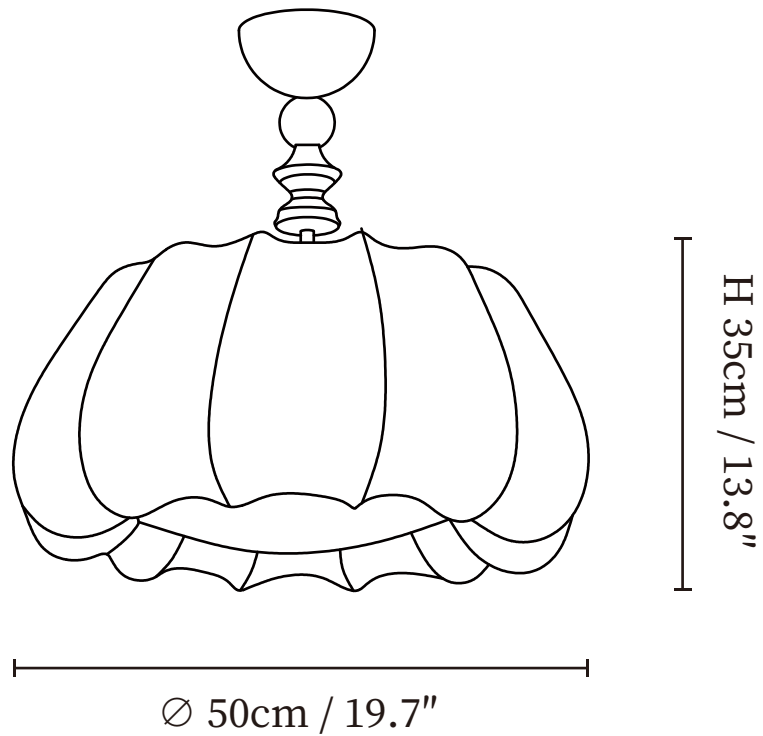

# SPECIFICATION SHEET

---

## SPECIFICATION DETAILS

\*For custom options, consult factory for details

|                    |   |
|--------------------|---|
| Fixture Dimensions | Ø 19.7" x H 13.8"   |
| Light source       | Integrated LED  |
| Wattage            | ~24W  |
| Voltage            | AC 110-240V   |
| Dimming            | Not supported   |
| CRI(Ra)            | 90+CRI  |
| Mounting           | Hardwired.  |
| LED Rated Life     | 30000 hours   |
| Color Temperature  | Warm Light (3000K), Neutral Light (4000K), Cool Light (6000K) |
| Control method     | Compatible with common wall switches (not included)           |
| Finishes           | Walnut color, Gold  |
| Shade Details      | Beige   |
| Material           | Fabric, Metal, Wood   |