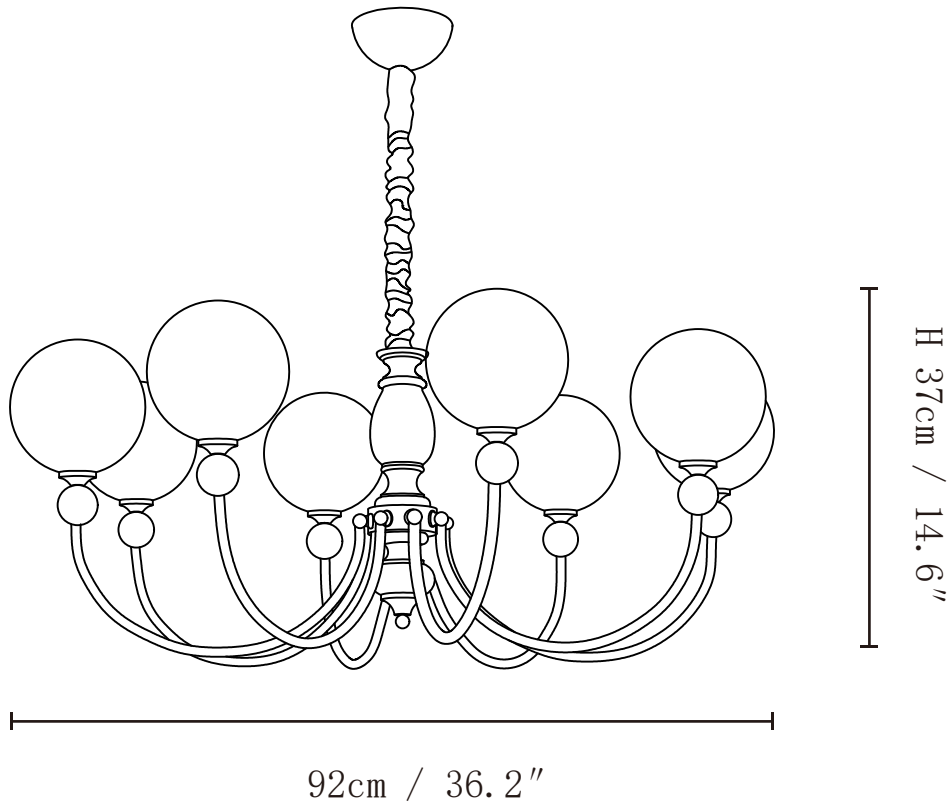

SPECIFICATION SHEET

SPECIFICATION DETAILS

*For custom options, consult factory for details

Fixture Dimensions	∅ 25.6" x H 14.6"(3heads)
Light source	E26 or E27 (bulb not included)
Wattage	MAX 40W incandescent bulb or LED equivalent.
Voltage	AC 110-240V
Mounting	Hardwired.
Dimming	Compatible with dimmable bulbs (bulb not included)
Control method	Compatible with common wall switches (not included)
Finishes	Walnut color, Gold
Shade Details	White
Material	Glass, Metal, Wood
Rod Length	Suspension rod is 7.9"+7.9", and can be spliced as needed.

SPECIFICATION SHEET

SPECIFICATION DETAILS

*For custom options, consult factory for details

Fixture Dimensions	Ø 25.6" x H 14.6"(5heads)
Light source	E26 or E27 (bulb not included)
Wattage	MAX 40W incandescent bulb or LED equivalent.
Voltage	AC 110-240V
Mounting	Hardwired.
Dimming	Compatible with dimmable bulbs (bulb not included)
Control method	Compatible with common wall switches(not included)
Finishes	Walnut color, Gold
Shade Details	White
Material	Glass, Metal, Wood
Rod Length	Suspension rod is 7.9"+7.9", and can be spliced as needed.

SPECIFICATION SHEET

SPECIFICATION DETAILS

*For custom options, consult factory for details

Fixture Dimensions	Ø 36.2" x H 14.6"(8heads)
Light source	E26 or E27 (bulb not included)
Wattage	MAX 40W incandescent bulb or LED equivalent.
Voltage	AC 110-240V
Mounting	Hardwired.
Dimming	Compatible with dimmable bulbs (bulb not included)
Control method	Compatible with common wall switches(not included)
Finishes	Walnut color, Gold
Shade Details	White
Material	Glass, Metal, Wood
Rod Length	Suspension rod is 7.9"+7.9", and can be spliced as needed.