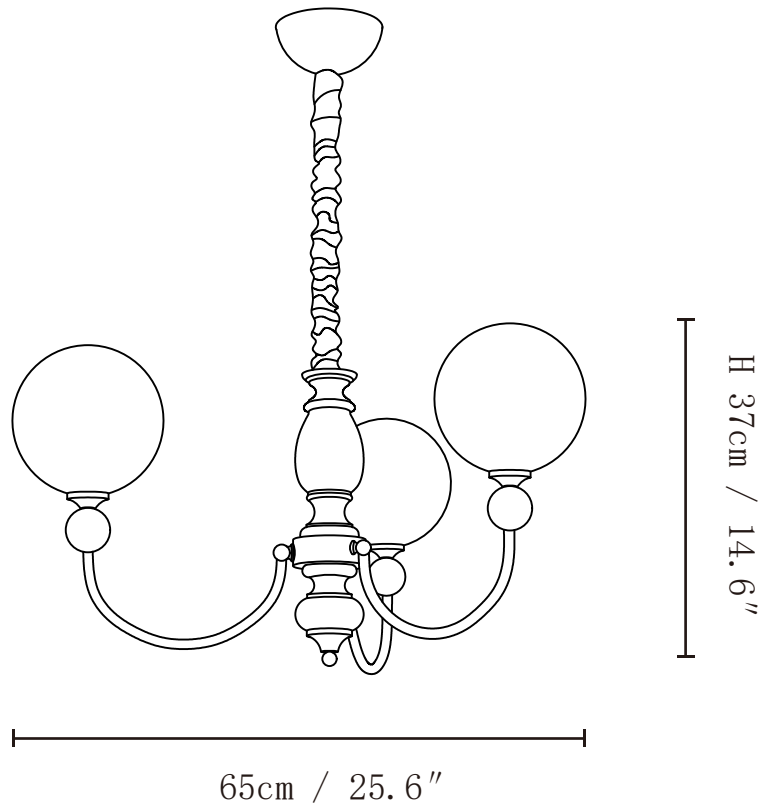

SPECIFICATION SHEET

SPECIFICATION DETAILS

*For custom options, consult factory for details

Fixture Dimensions	∅ 25.6" x H 14.6"(3heads)
Light source	E26 or E27 (bulb not included)
Wattage	MAX 40W incandescent bulb or LED equivalent.
Voltage	AC 110-240V
Mounting	Hardwired.
Dimming	Compatible with dimmable bulbs (bulb not included)
Control method	Compatible with common wall switches (not included)
Finishes	Walnut color, Gold
Shade Details	White
Material	Glass, Metal, Wood
Rod Length	Suspension rod is 7.9"+7.9", and can be spliced as needed.

SPECIFICATION SHEET

SPECIFICATION DETAILS

*For custom options, consult factory for details

Fixture Dimensions	Ø 25.6" x H 14.6"(5heads)
Light source	E26 or E27 (bulb not included)
Wattage	MAX 40W incandescent bulb or LED equivalent.
Voltage	AC 110-240V
Mounting	Hardwired.
Dimming	Compatible with dimmable bulbs (bulb not included)
Control method	Compatible with common wall switches(not included)
Finishes	Walnut color, Gold
Shade Details	White
Material	Glass, Metal, Wood
Rod Length	Suspension rod is 7.9"+7.9", and can be spliced as needed.

SPECIFICATION SHEET

SPECIFICATION DETAILS

*For custom options, consult factory for details

Fixture Dimensions	Ø 36.2" x H 14.6"(8heads)
Light source	E26 or E27 (bulb not included)
Wattage	MAX 40W incandescent bulb or LED equivalent.
Voltage	AC 110-240V
Mounting	Hardwired.
Dimming	Compatible with dimmable bulbs (bulb not included)
Control method	Compatible with common wall switches(not included)
Finishes	Walnut color, Gold
Shade Details	White
Material	Glass, Metal, Wood
Rod Length	Suspension rod is 7.9"+7.9", and can be spliced as needed.