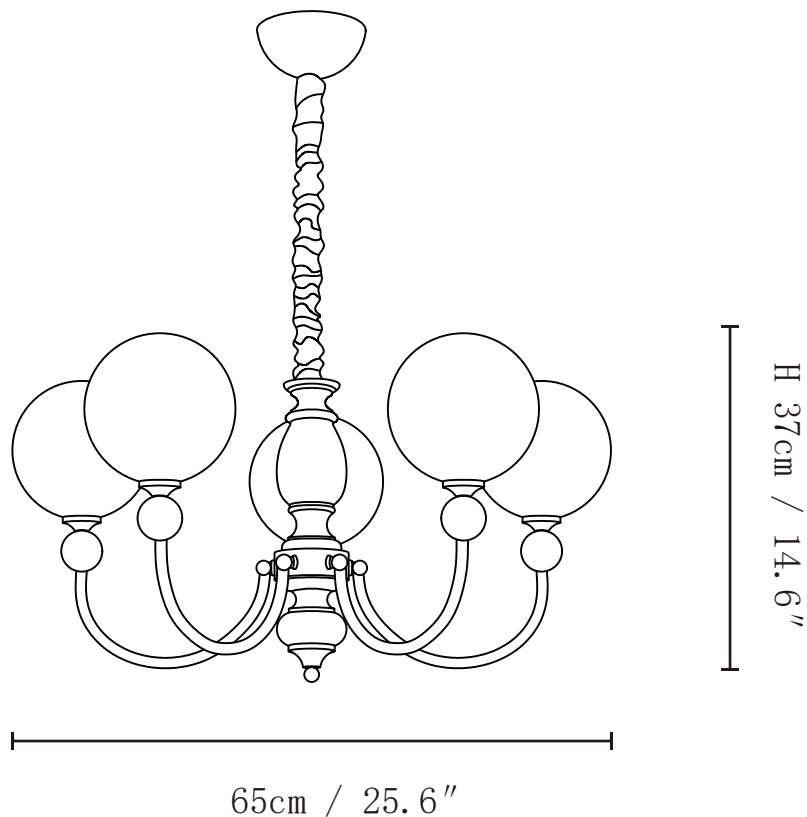

SPECIFICATION SHEET

SPECIFICATION DETAILS

*For custom options, consult factory for details

Fixture Dimensions	∅ 25.6" x H 14.6"(3heads)
Light source	E26 or E27 (bulb not included)
Wattage	MAX 40W incandescent bulb or LED equivalent.
Voltage	AC 110-240V
Mounting	Hardwired.
Dimming	Compatible with dimmable bulbs (bulb not included)
Control method	Compatible with common wall switches (not included)
Finishes	Walnut color, Gold
Shade Details	White
Material	Glass, Metal, Wood
Rod Length	Suspension rod is 7.9"+7.9", and can be spliced as needed.

SPECIFICATION SHEET

SPECIFICATION DETAILS

*For custom options, consult factory for details

Fixture Dimensions	Ø 25.6" x H 14.6"(5heads)
Light source	E26 or E27 (bulb not included)
Wattage	MAX 40W incandescent bulb or LED equivalent.
Voltage	AC 110-240V
Mounting	Hardwired.
Dimming	Compatible with dimmable bulbs (bulb not included)
Control method	Compatible with common wall switches(not included)
Finishes	Walnut color, Gold
Shade Details	White
Material	Glass, Metal, Wood
Rod Length	Suspension rod is 7.9"+7.9", and can be spliced as needed.

SPECIFICATION SHEET

SPECIFICATION DETAILS

*For custom options, consult factory for details

Fixture Dimensions	Ø 36.2" x H 14.6"(8heads)
Light source	E26 or E27 (bulb not included)
Wattage	MAX 40W incandescent bulb or LED equivalent.
Voltage	AC 110-240V
Mounting	Hardwired.
Dimming	Compatible with dimmable bulbs (bulb not included)
Control method	Compatible with common wall switches(not included)
Finishes	Walnut color, Gold
Shade Details	White
Material	Glass, Metal, Wood
Rod Length	Suspension rod is 7.9"+7.9", and can be spliced as needed.