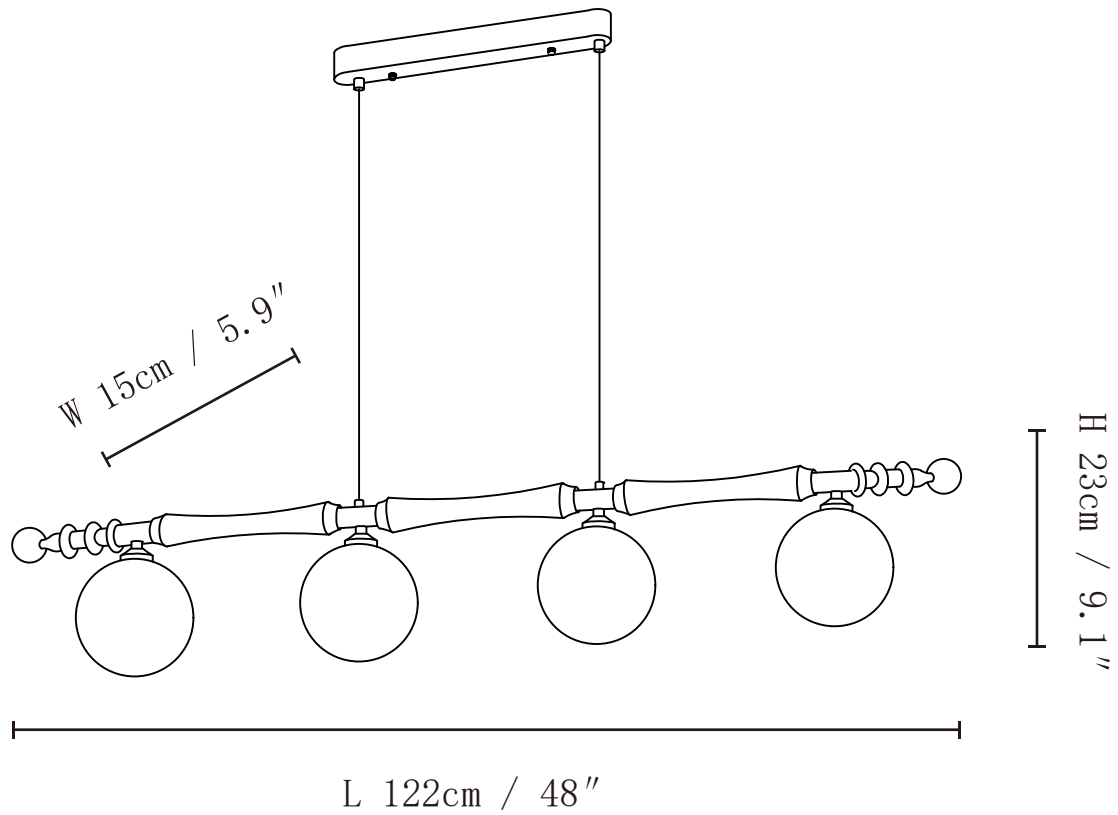

SPECIFICATION SHEET

SPECIFICATION DETAILS

*For custom options consult factory for details

Fixture Dimensions	L 48.0" x W 5.9" x H 9.1"(4heads)
Light source	E26 or E27 (bulb not included)
Wattage	MAX 40W incandescent bulb or LED equivalent.
Voltage	AC 110-240V
Mounting	Hardwired.
Dimming	Compatible with dimmable bulbs (bulb not included)
Control method	Compatible with common wall switches (not included)
Finishes	Walnut color, Gold
Shade Details	White
Material	Glass, Metal, Wood
Rod Length	Suspension rod is 7.9"+7.9", and can be spliced as needed.