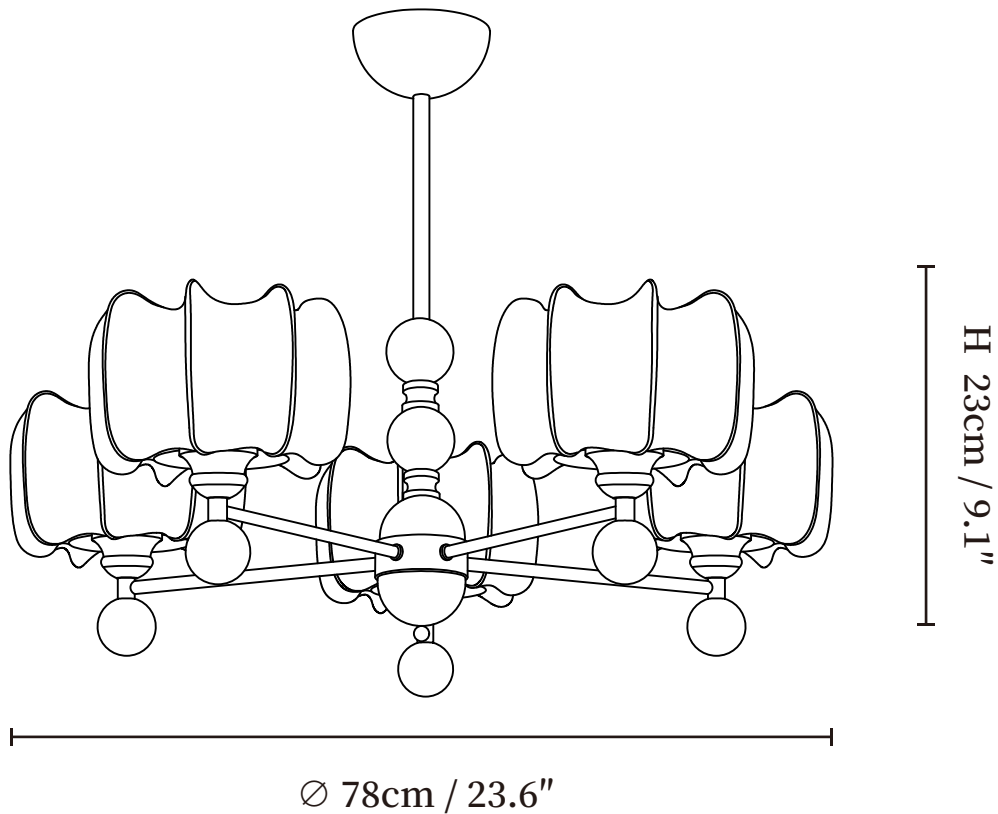

SPECIFICATION SHEET

SPECIFICATION DETAILS

*For custom options, consult factory for details

Fixture Dimensions	∅ 23.6" x H 9.1"(3heads)
Light source	E26 or E27 (bulb not included)
Wattage	MAX 40W incandescent bulb or LED equivalent.
Voltage	AC 110-240V
Mounting	Hardwired.
Dimming	Compatible with dimmable bulbs (bulb not included)
Control method	Compatible with common wall switches(not included)
Finishes	Walnut color, Nickel
Shade Details	White
Material	Fabric, Metal, Wood
Rod Length	Suspension rod is 7.9"+7.9", and can be spliced as needed.

SPECIFICATION SHEET

SPECIFICATION DETAILS

*For custom options, consult factory for details

Fixture Dimensions	$\text{Ø } 23.6'' \times \text{H } 9.1''$ (5heads)
Light source	E26 or E27 (bulb not included)
Wattage	MAX 40W incandescent bulb or LED equivalent.
Voltage	AC 110-240V
Mounting	Hardwired.
Dimming	Compatible with dimmable bulbs (bulb not included)
Control method	Compatible with common wall switches (not included)
Finishes	Walnut color, Nickel
Shade Details	White
Material	Fabric, Metal, Wood
Rod Length	Suspension rod is $7.9''+7.9''$, and can be spliced as needed.

SPECIFICATION SHEET

SPECIFICATION DETAILS

*For custom options, consult factory for details

Fixture Dimensions	Ø 33.5" x H 9.1" (8heads)
Light source	E26 or E27 (bulb not included)
Wattage	MAX 40W incandescent bulb or LED equivalent.
Voltage	AC 110-240V
Mounting	Hardwired.
Dimming	Compatible with dimmable bulbs (bulb not included)
Control method	Compatible with common wall switches (not included)
Finishes	Walnut color, Nickel
Shade Details	White
Material	Fabric, Metal, Wood
Rod Length	Suspension rod is 7.9"+7.9", and can be spliced as needed.