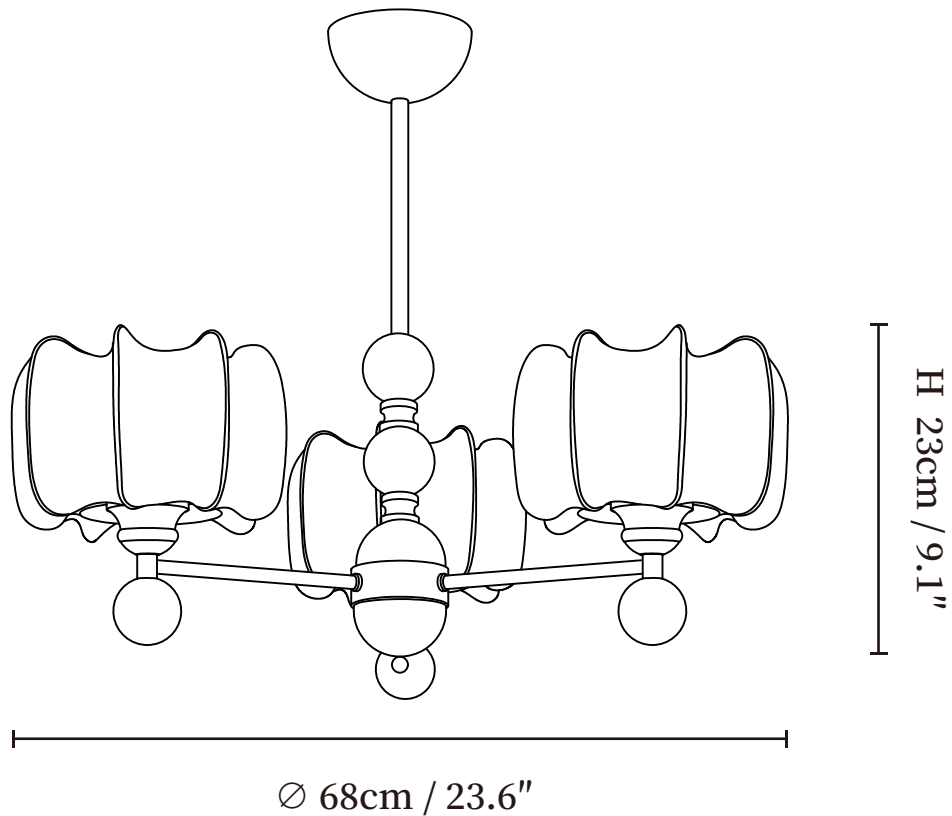

SPECIFICATION SHEET

SPECIFICATION DETAILS

*For custom options, consult factory for details

Fixture Dimensions	∅ 23.6" x H 9.1"(3heads)
Light source	E26 or E27 (bulb not included)
Wattage	MAX 40W incandescent bulb or LED equivalent.
Voltage	AC 110-240V
Mounting	Hardwired.
Dimming	Compatible with dimmable bulbs (bulb not included)
Control method	Compatible with common wall switches(not included)
Finishes	Walnut color, Nickel
Shade Details	White
Material	Fabric, Metal, Wood
Rod Length	Suspension rod is 7.9"+7.9", and can be spliced as needed.

SPECIFICATION SHEET

SPECIFICATION DETAILS

*For custom options, consult factory for details

Fixture Dimensions	$\text{Ø } 23.6'' \times \text{H } 9.1''$ (5heads)
Light source	E26 or E27 (bulb not included)
Wattage	MAX 40W incandescent bulb or LED equivalent.
Voltage	AC 110-240V
Mounting	Hardwired.
Dimming	Compatible with dimmable bulbs (bulb not included)
Control method	Compatible with common wall switches (not included)
Finishes	Walnut color, Nickel
Shade Details	White
Material	Fabric, Metal, Wood
Rod Length	Suspension rod is $7.9''+7.9''$, and can be spliced as needed.

SPECIFICATION SHEET

SPECIFICATION DETAILS

*For custom options, consult factory for details

Fixture Dimensions	Ø 33.5" x H 9.1" (8heads)
Light source	E26 or E27 (bulb not included)
Wattage	MAX 40W incandescent bulb or LED equivalent.
Voltage	AC 110-240V
Mounting	Hardwired.
Dimming	Compatible with dimmable bulbs (bulb not included)
Control method	Compatible with common wall switches (not included)
Finishes	Walnut color, Nickel
Shade Details	White
Material	Fabric, Metal, Wood
Rod Length	Suspension rod is 7.9"+7.9", and can be spliced as needed.