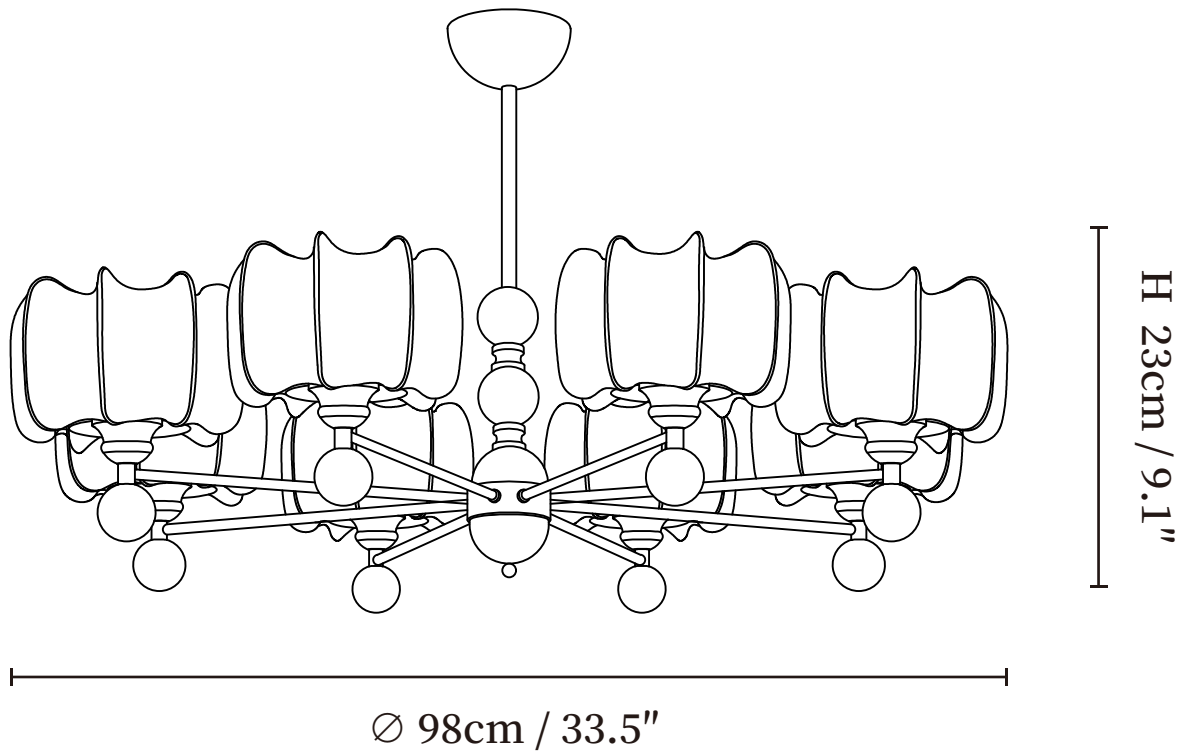

SPECIFICATION SHEET

SPECIFICATION DETAILS

*For custom options, consult factory for details

Fixture Dimensions	∅ 23.6" x H 9.1"(3heads)
Light source	E26 or E27 (bulb not included)
Wattage	MAX 40W incandescent bulb or LED equivalent.
Voltage	AC 110-240V
Mounting	Hardwired.
Dimming	Compatible with dimmable bulbs (bulb not included)
Control method	Compatible with common wall switches(not included)
Finishes	Walnut color, Nickel
Shade Details	White
Material	Fabric, Metal, Wood
Rod Length	Suspension rod is 7.9"+7.9", and can be spliced as needed.

SPECIFICATION SHEET

SPECIFICATION DETAILS

*For custom options, consult factory for details

Fixture Dimensions	$\text{Ø } 23.6'' \times \text{H } 9.1''$ (5heads)
Light source	E26 or E27 (bulb not included)
Wattage	MAX 40W incandescent bulb or LED equivalent.
Voltage	AC 110-240V
Mounting	Hardwired.
Dimming	Compatible with dimmable bulbs (bulb not included)
Control method	Compatible with common wall switches (not included)
Finishes	Walnut color, Nickel
Shade Details	White
Material	Fabric, Metal, Wood
Rod Length	Suspension rod is $7.9''+7.9''$, and can be spliced as needed.

SPECIFICATION SHEET

SPECIFICATION DETAILS

*For custom options, consult factory for details

Fixture Dimensions	Ø 33.5" x H 9.1" (8heads)
Light source	E26 or E27 (bulb not included)
Wattage	MAX 40W incandescent bulb or LED equivalent.
Voltage	AC 110-240V
Mounting	Hardwired.
Dimming	Compatible with dimmable bulbs (bulb not included)
Control method	Compatible with common wall switches (not included)
Finishes	Walnut color, Nickel
Shade Details	White
Material	Fabric, Metal, Wood
Rod Length	Suspension rod is 7.9"+7.9", and can be spliced as needed.