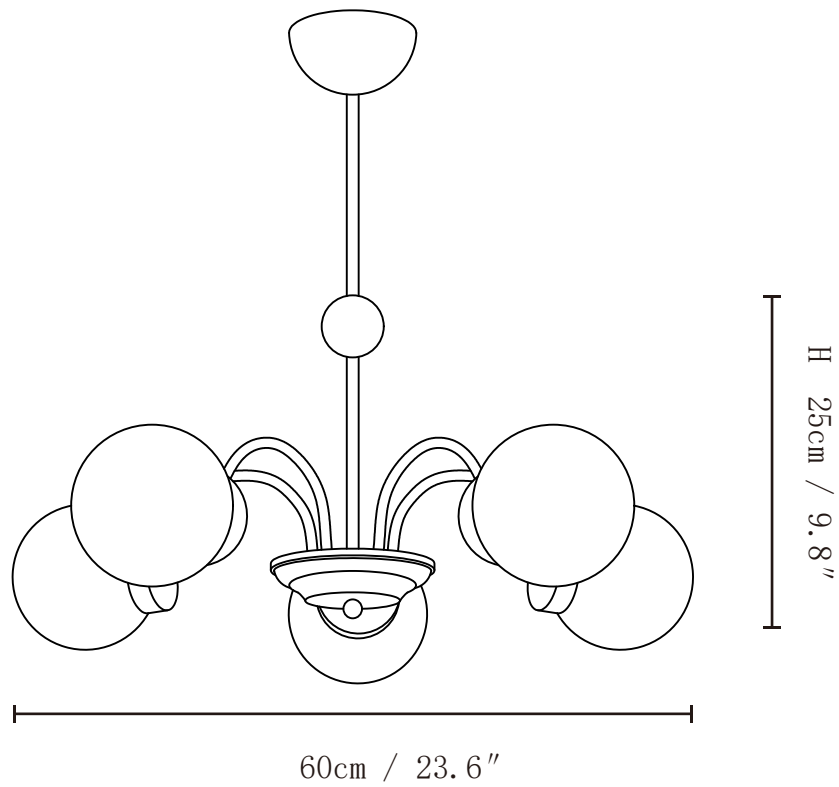

SPECIFICATION SHEET

SPECIFICATION DETAILS

*For custom options, consult factory for details

Fixture Dimensions	Ø 23.6" x H 9.8"(5heads)
Light source	E26 or E27 (bulb not included)
Wattage	MAX 40W incandescent bulb or LED equivalent.
Voltage	AC 110-240V
Mounting	Hardwired.
Dimming	Compatible with dimmable bulbs (bulb not included)
Control method	Compatible with common wall switches(not included)
Finishes	Brown, Chrome
Shade Details	White
Material	Glass, Metal
Rod Length	Suspension rod is 7.9"+7.9", and can be spliced as needed.

SPECIFICATION SHEET

SPECIFICATION DETAILS

*For custom options, consult factory for details

Fixture Dimensions	Ø 23.6" x H 9.8"(8heads)
Light source	E26 or E27 (bulb not included)
Wattage	MAX 40W incandescent bulb or LED equivalent.
Voltage	AC 110-240V
Mounting	Hardwired.
Dimming	Compatible with dimmable bulbs (bulb not included)
Control method	Compatible with common wall switches (not included)
Finishes	Brown, Chrome
Shade Details	White
Material	Glass, Metal
Rod Length	Suspension rod is 7.9"+7.9", and can be spliced as needed.