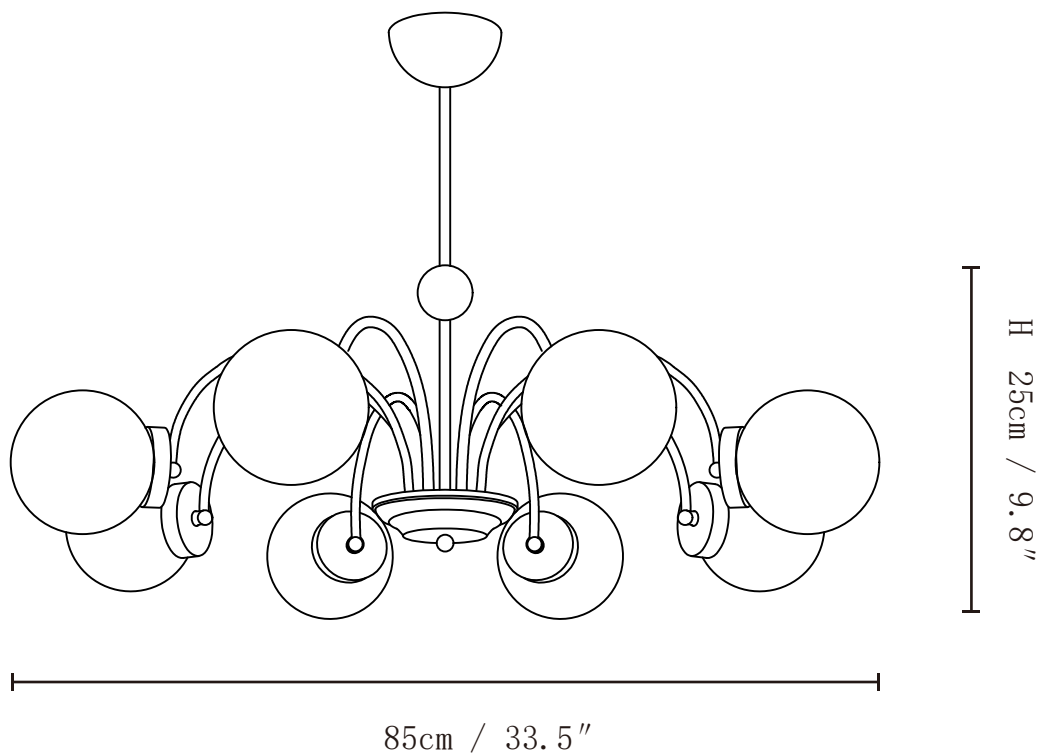

SPECIFICATION SHEET

SPECIFICATION DETAILS

*For custom options, consult factory for details

Fixture Dimensions	Ø 23.6" x H 9.8"(5heads)
Light source	E26 or E27 (bulb not included)
Wattage	MAX 40W incandescent bulb or LED equivalent.
Voltage	AC 110-240V
Mounting	Hardwired.
Dimming	Compatible with dimmable bulbs (bulb not included)
Control method	Compatible with common wall switches(not included)
Finishes	Brown, Chrome
Shade Details	White
Material	Glass, Metal
Rod Length	Suspension rod is 7.9"+7.9", and can be spliced as needed.

SPECIFICATION SHEET

SPECIFICATION DETAILS

*For custom options, consult factory for details

Fixture Dimensions	Ø 23.6" x H 9.8"(8heads)
Light source	E26 or E27 (bulb not included)
Wattage	MAX 40W incandescent bulb or LED equivalent.
Voltage	AC 110-240V
Mounting	Hardwired.
Dimming	Compatible with dimmable bulbs (bulb not included)
Control method	Compatible with common wall switches (not included)
Finishes	Brown, Chrome
Shade Details	White
Material	Glass, Metal
Rod Length	Suspension rod is 7.9"+7.9", and can be spliced as needed.