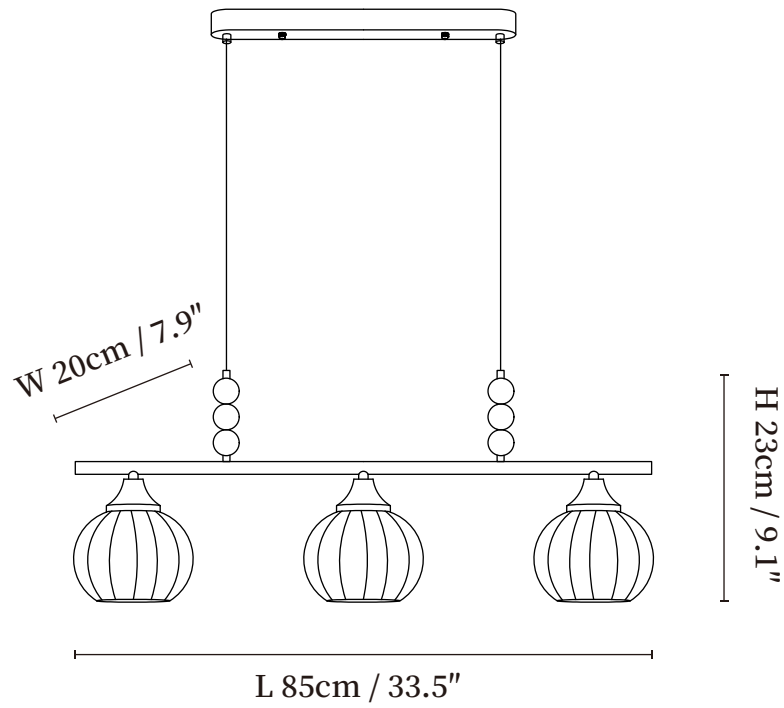

## SPECIFICATION DETAILS

\*For custom options, consult factory for details

<b>Fixture Dimensions</b>	L 33.5" x W 7.9" x H 9.1"
<b>Light source</b>	E26 or E27 (bulb not included)
<b>Wattage</b>	MAX40W incandescent bulb or LED equivalent.
<b>Voltage</b>	AC 110-240V
<b>Mounting</b>	Hardwired.
<b>Dimming</b>	Compatible with dimmable bulbs (bulb not included)
<b>Control method</b>	Compatible with common wall switches (not included)
<b>Finishes</b>	Dark walnut, Nickel.
<b>Shade Details</b>	White.
<b>Material</b>	Glass, Wood, Metal.
<b>Wire Length</b>	The standard length of the suspended wire is 59" (150 cm) and the length is adjustable.

## SPECIFICATION DETAILS

\*For custom options, consult factory for details

<b>Fixture Dimensions</b>	L 45.3" x W 7.9" x H 9.1"
<b>Light source</b>	E26 or E27 (bulb not included)
<b>Wattage</b>	MAX40W incandescent bulb or LED equivalent.
<b>Voltage</b>	AC 110-240V
<b>Mounting</b>	Hardwired.
<b>Dimming</b>	Compatible with dimmable bulbs (bulb not included)
<b>Control method</b>	Compatible with common wall switches (not included)
<b>Finishes</b>	Dark walnut, Nickel.
<b>Shade Details</b>	White.
<b>Material</b>	Glass, Wood, Metal.
<b>Wire Length</b>	The standard length of the suspended wire is 59" (150 cm) and the length is adjustable.