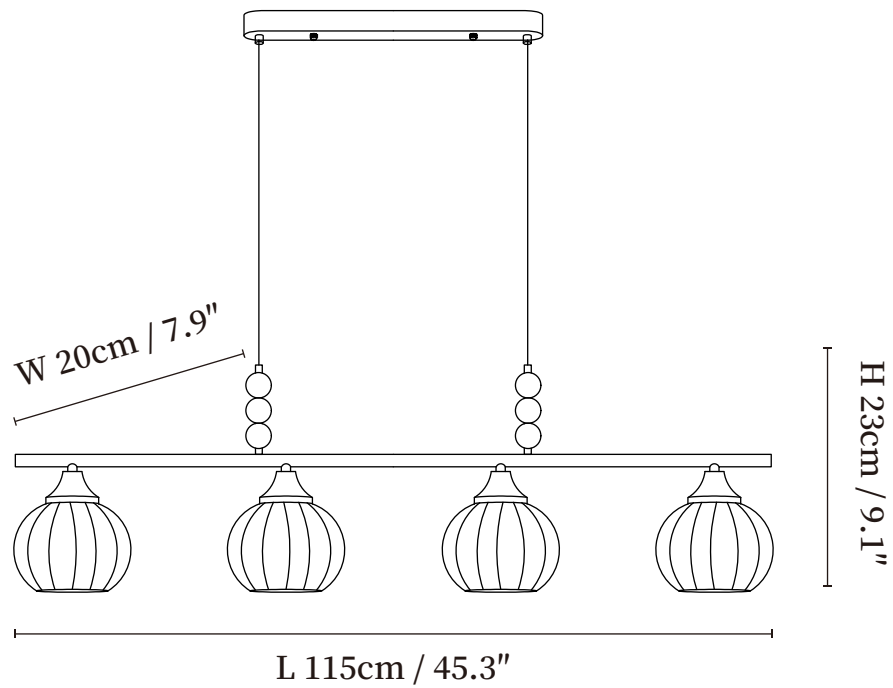

## SPECIFICATION DETAILS

\*For custom options, consult factory for details

<b>Fixture Dimensions</b>	L 33.5" x W 7.9" x H 9.1"
<b>Light source</b>	E26 or E27 (bulb not included)
<b>Wattage</b>	MAX40W incandescent bulb or LED equivalent.
<b>Voltage</b>	AC 110-240V
<b>Mounting</b>	Hardwired.
<b>Dimming</b>	Compatible with dimmable bulbs (bulb not included)
<b>Control method</b>	Compatible with common wall switches (not included)
<b>Finishes</b>	Dark walnut, Nickel.
<b>Shade Details</b>	White.
<b>Material</b>	Glass, Wood, Metal.
<b>Wire Length</b>	The standard length of the suspended wire is 59" (150 cm) and the length is adjustable.

## SPECIFICATION DETAILS

\*For custom options, consult factory for details

<b>Fixture Dimensions</b>	L 45.3" x W 7.9" x H 9.1"
<b>Light source</b>	E26 or E27 (bulb not included)
<b>Wattage</b>	MAX40W incandescent bulb or LED equivalent.
<b>Voltage</b>	AC 110-240V
<b>Mounting</b>	Hardwired.
<b>Dimming</b>	Compatible with dimmable bulbs (bulb not included)
<b>Control method</b>	Compatible with common wall switches (not included)
<b>Finishes</b>	Dark walnut, Nickel.
<b>Shade Details</b>	White.
<b>Material</b>	Glass, Wood, Metal.
<b>Wire Length</b>	The standard length of the suspended wire is 59" (150 cm) and the length is adjustable.