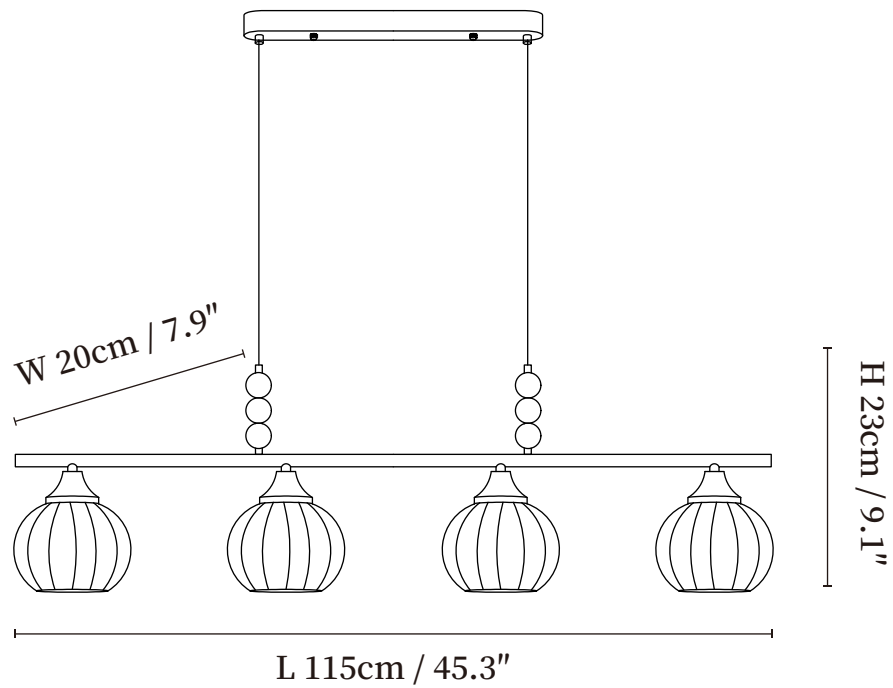

SPECIFICATION SHEET

SPECIFICATION DETAILS

*For custom options, consult factory for details

Fixture Dimensions	L 33.5" x W 7.9" x H 9.1"
Light source	E26 or E27 (bulb not included)
Wattage	MAX40W incandescent bulb or LED equivalent.
Voltage	AC 110-240V
Mounting	Hardwired.
Dimming	Compatible with dimmable bulbs (bulb not included)
Control method	Compatible with common wall switches (not included)
Finishes	Dark walnut, Nickel.
Shade Details	White.
Material	Glass, Wood, Metal.
Wire Length	The standard length of the suspended wire is 59" (150 cm) and the length is adjustable.

SPECIFICATION SHEET

SPECIFICATION DETAILS

*For custom options, consult factory for details

Fixture Dimensions	L 45.3" x W 7.9" x H 9.1"
Light source	E26 or E27 (bulb not included)
Wattage	MAX40W incandescent bulb or LED equivalent.
Voltage	AC 110-240V
Mounting	Hardwired.
Dimming	Compatible with dimmable bulbs (bulb not included)
Control method	Compatible with common wall switches (not included)
Finishes	Dark walnut, Nickel.
Shade Details	White.
Material	Glass, Wood, Metal.
Wire Length	The standard length of the suspended wire is 59" (150 cm) and the length is adjustable.