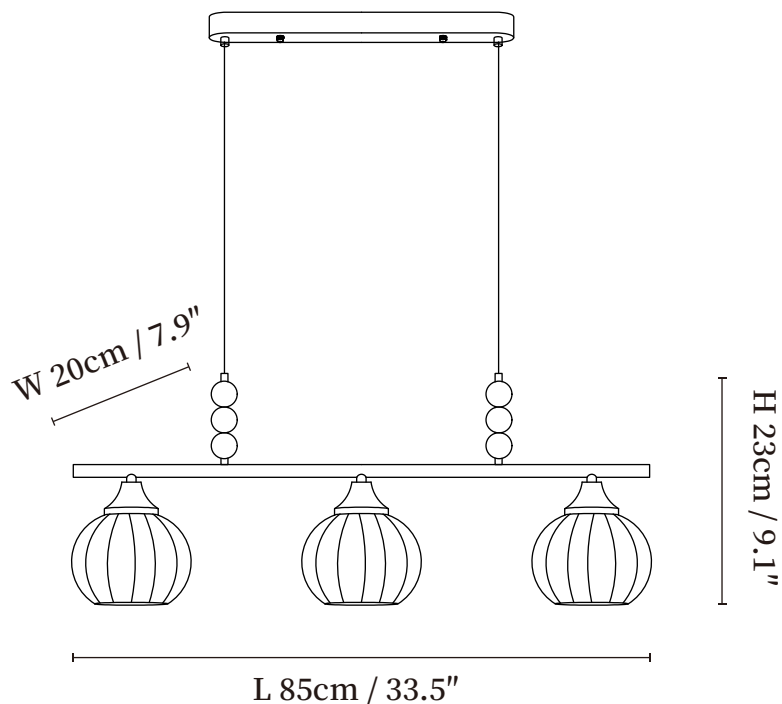

SPECIFICATION SHEET

SPECIFICATION DETAILS

*For custom options, consult factory for details

Fixture Dimensions	L 33.5" x W 7.9" x H 9.1"
Light source	E26 or E27 (bulb not included)
Wattage	MAX40W incandescent bulb or LED equivalent.
Voltage	AC 110-240V
Mounting	Hardwired.
Dimming	Compatible with dimmable bulbs (bulb not included)
Control method	Compatible with common wall switches (not included)
Finishes	Dark walnut, Nickel.
Shade Details	White.
Material	Glass, Wood, Metal.
Wire Length	The standard length of the suspended wire is 59" (150 cm) and the length is adjustable.

SPECIFICATION SHEET

SPECIFICATION DETAILS

*For custom options, consult factory for details

Fixture Dimensions	L 45.3" x W 7.9" x H 9.1"
Light source	E26 or E27 (bulb not included)
Wattage	MAX40W incandescent bulb or LED equivalent.
Voltage	AC 110-240V
Mounting	Hardwired.
Dimming	Compatible with dimmable bulbs (bulb not included)
Control method	Compatible with common wall switches (not included)
Finishes	Dark walnut, Nickel.
Shade Details	White.
Material	Glass, Wood, Metal.
Wire Length	The standard length of the suspended wire is 59" (150 cm) and the length is adjustable.