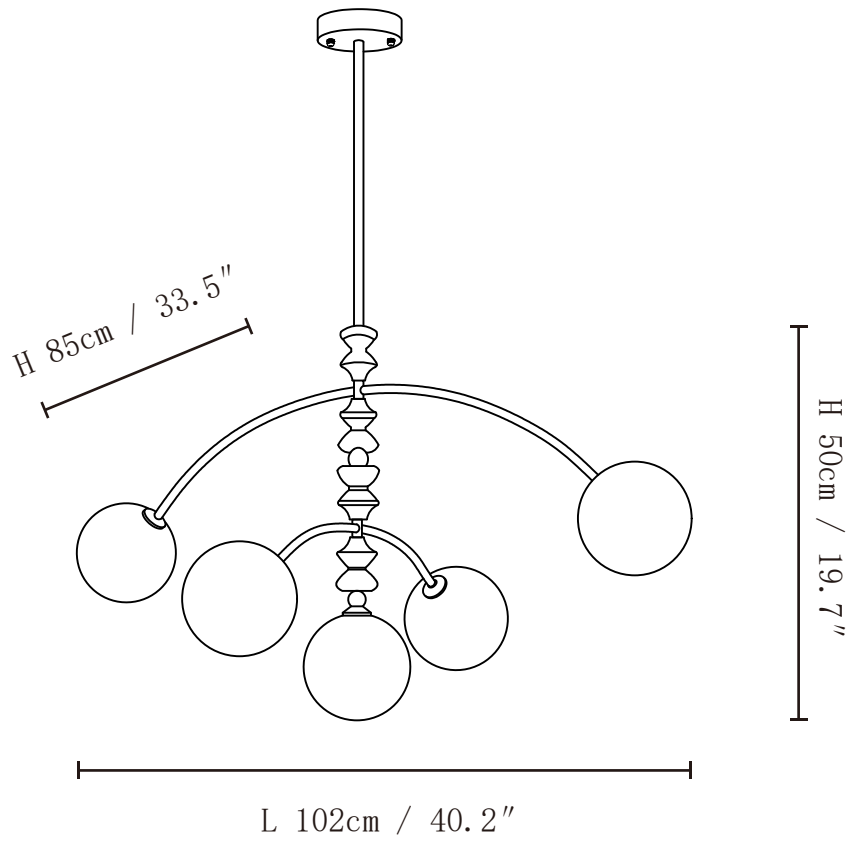

SPECIFICATION SHEET

SPECIFICATION DETAILS

*For custom options, consult factory for details

| | |
|--------------------|--------------------------------------------------------------------|
| Fixture Dimensions | Ø 13.8" x H 13.8" |
| Light source | E26 or E27 (bulb not included) |
| Wattage | MAX 40W incandescent bulb or LED equivalent. |
| Voltage | AC 110-240V |
| Mounting | Hardwired |
| Dimming | Compatible with dimmable bulbs (bulb not included) |
| Control method | Compatible with common wall switches (not included) |
| Finishes | Dark walnut, Nickel |
| Shade Details | White |
| Material | Glass, Wood, Metal |
| Rod Length | 59" Adjustable hanging height cable. Can be extended upon request. |

SPECIFICATION SHEET

SPECIFICATION DETAILS

*For custom options, consult factory for details

| | |
|--------------------|--------------------------------------------------------|
| Fixture Dimensions | L 40.2" x W 33.5" x H 19.7" |
| Light source | E26 or E27 (bulb not included) |
| Wattage | MAX 40W incandescent bulb or LED equivalent. |
| Voltage | AC 110-240V |
| Mounting | Hardwired |
| Dimming | Compatible with dimmable bulbs (bulb not included) |
| Control method | Compatible with common wall switches (not included) |
| Finishes | Dark walnut, Nickel |
| Shade Details | White |
| Material | Glass, Wood, Metal |
| Rod Length | Suspension rod is 19.7", and can be spliced as needed. |