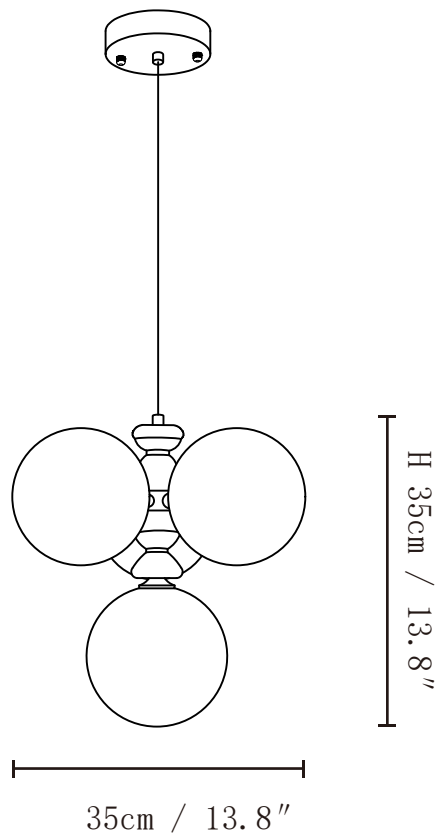

SPECIFICATION SHEET

SPECIFICATION DETAILS

*For custom options, consult factory for details

| | |
|--------------------|--------------------------------------------------------------------|
| Fixture Dimensions | Ø 13.8" x H 13.8" |
| Light source | E26 or E27 (bulb not included) |
| Wattage | MAX 40W incandescent bulb or LED equivalent. |
| Voltage | AC 110-240V |
| Mounting | Hardwired |
| Dimming | Compatible with dimmable bulbs (bulb not included) |
| Control method | Compatible with common wall switches (not included) |
| Finishes | Dark walnut, Nickel |
| Shade Details | White |
| Material | Glass, Wood, Metal |
| Rod Length | 59" Adjustable hanging height cable. Can be extended upon request. |

SPECIFICATION SHEET

SPECIFICATION DETAILS

*For custom options, consult factory for details

| | |
|--------------------|--------------------------------------------------------|
| Fixture Dimensions | L 40.2" x W 33.5" x H 19.7" |
| Light source | E26 or E27 (bulb not included) |
| Wattage | MAX 40W incandescent bulb or LED equivalent. |
| Voltage | AC 110-240V |
| Mounting | Hardwired |
| Dimming | Compatible with dimmable bulbs (bulb not included) |
| Control method | Compatible with common wall switches (not included) |
| Finishes | Dark walnut, Nickel |
| Shade Details | White |
| Material | Glass, Wood, Metal |
| Rod Length | Suspension rod is 19.7", and can be spliced as needed. |