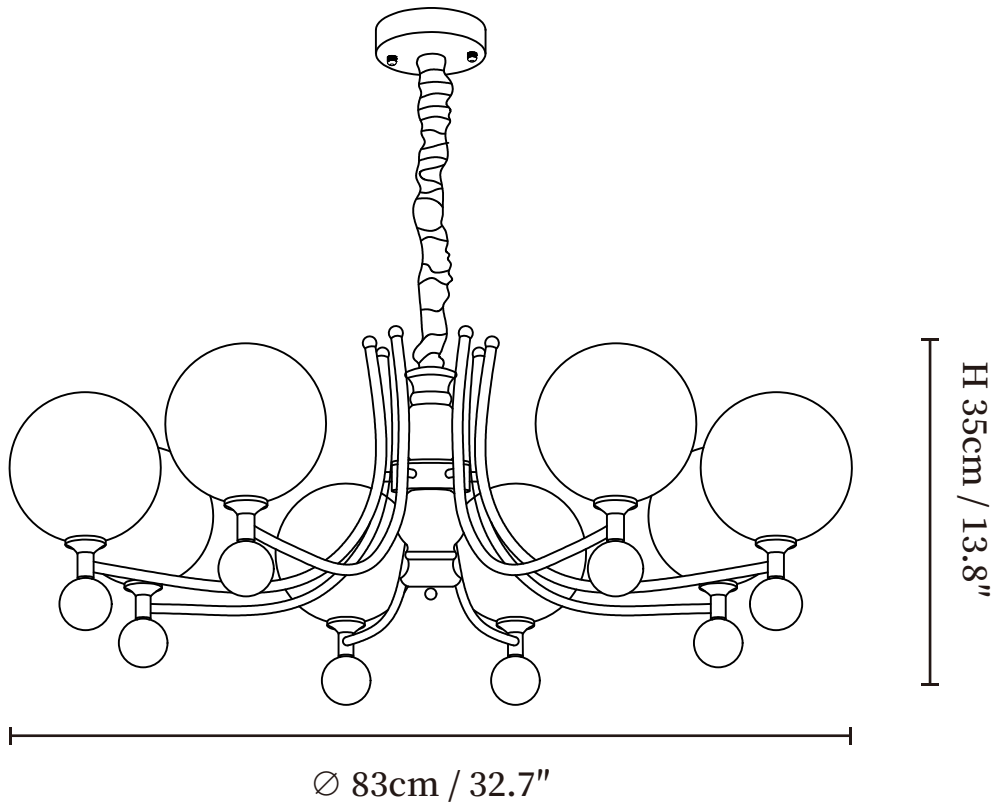

SPECIFICATION SHEET

SPECIFICATION DETAILS

*For custom options, consult factory for details

Fixture Dimensions	$\varnothing 13.8'' \times \text{H } 13.8''$ (3heads)
Light source	G9 (bulb not included)
Wattage	MAX 5W incandescent bulb or LED equivalent.
Voltage	AC 110-240V
Mounting	Hardwired
Dimming	Compatible with dimmable bulbs (bulb not included)
Control method	Compatible with common wall switches(not included)
Finishes	Walnut Color, Nickel
Shade Details	White
Material	Glass, Metal, Wood
Rod Length	Chain lengths range between 19.7", the length can be specified according to needs

SPECIFICATION SHEET

SPECIFICATION DETAILS

*For custom options, consult factory for details

Fixture Dimensions	Ø 32.7" x H 13.8"(8heads)
Light source	G9 (bulb not included)
Wattage	MAX 5W incandescent bulb or LED equivalent.
Voltage	AC 110-240V
Mounting	Hardwired
Dimming	Compatible with dimmable bulbs (bulb not included)
Control method	Compatible with common wall switches (not included)
Finishes	Walnut Color, Nickel
Shade Details	White
Material	Glass, Metal, Wood
Rod Length	Chain lengths range between 19.7", the length can be specified according to needs