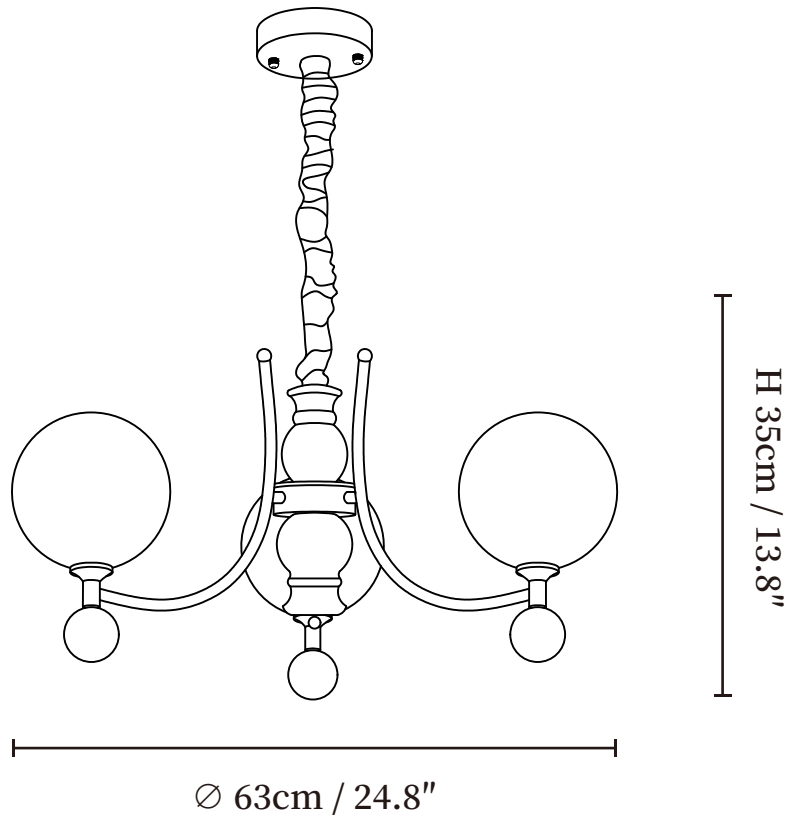

SPECIFICATION SHEET

SPECIFICATION DETAILS

*For custom options, consult factory for details

Fixture Dimensions	$\varnothing 13.8'' \times \text{H } 13.8''$ (3heads)
Light source	G9 (bulb not included)
Wattage	MAX 5W incandescent bulb or LED equivalent.
Voltage	AC 110-240V
Mounting	Hardwired
Dimming	Compatible with dimmable bulbs (bulb not included)
Control method	Compatible with common wall switches(not included)
Finishes	Walnut Color, Nickel
Shade Details	White
Material	Glass, Metal, Wood
Rod Length	Chain lengths range between 19.7", the length can be specified according to needs

SPECIFICATION SHEET

SPECIFICATION DETAILS

*For custom options, consult factory for details

Fixture Dimensions	Ø 32.7" x H 13.8"(8heads)
Light source	G9 (bulb not included)
Wattage	MAX 5W incandescent bulb or LED equivalent.
Voltage	AC 110-240V
Mounting	Hardwired
Dimming	Compatible with dimmable bulbs (bulb not included)
Control method	Compatible with common wall switches (not included)
Finishes	Walnut Color, Nickel
Shade Details	White
Material	Glass, Metal, Wood
Rod Length	Chain lengths range between 19.7", the length can be specified according to needs