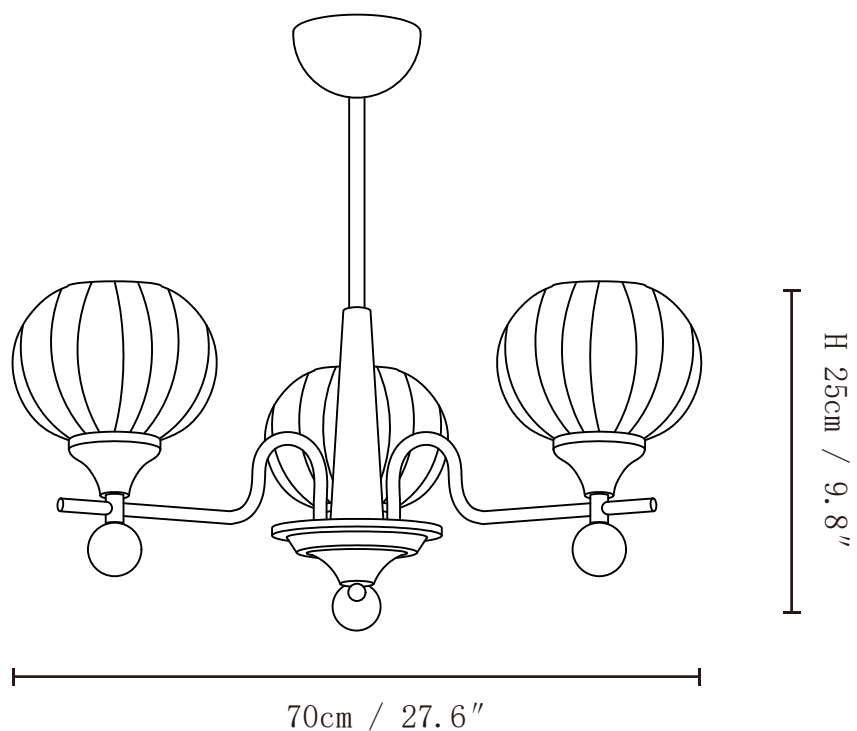

SPECIFICATION SHEET

SPECIFICATION DETAILS

*For custom options, consult factory for details

Fixture Dimensions	Ø 27.6" x H 9.8"(3heads)
Light source	E26 or E27 (bulb not included)
Wattage	MAX 40W incandescent bulb or LED equivalent.
Voltage	AC 110-240V
Mounting	Hardwired.
Dimming	Compatible with dimmable bulbs (bulb not included)
Control method	Compatible with common wall switches(not included)
Finishes	Walnut Color, Gold
Shade Details	White
Material	Glass, Metal, Wood
Rod Length	Suspension rod is 19.7", and can be spliced as needed.

SPECIFICATION SHEET

SPECIFICATION DETAILS

*For custom options, consult factory for details

Fixture Dimensions	Ø 27.6" x H 9.8"(5heads)
Light source	E26 or E27 (bulb not included)
Wattage	MAX 40W incandescent bulb or LED equivalent.
Voltage	AC 110-240V
Mounting	Hardwired.
Dimming	Compatible with dimmable bulbs (bulb not included)
Control method	Compatible with common wall switches (not included)
Finishes	Walnut Color, Gold
Shade Details	White
Material	Glass, Metal, Wood
Rod Length	Suspension rod is 19.7", and can be spliced as needed.

SPECIFICATION SHEET

SPECIFICATION DETAILS

*For custom options, consult factory for details

Fixture Dimensions	Ø 39.4" x H 9.8"(8heads)
Light source	E26 or E27 (bulb not included)
Wattage	MAX 40W incandescent bulb or LED equivalent.
Voltage	AC 110-240V
Mounting	Hardwired.
Dimming	Compatible with dimmable bulbs (bulb not included)
Control method	Compatible with common wall switches(not included)
Finishes	Walnut Color, Gold
Shade Details	White
Material	Glass, Metal, Wood
Rod Length	Suspension rod is 19.7", and can be spliced as needed.