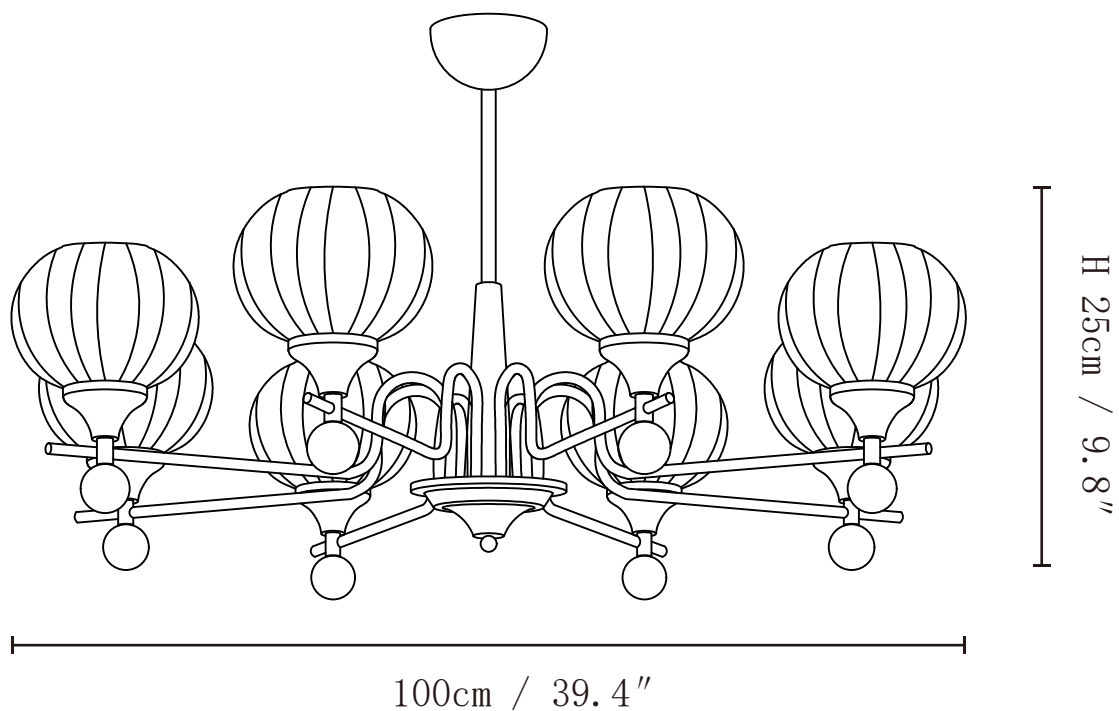

SPECIFICATION SHEET

SPECIFICATION DETAILS

*For custom options, consult factory for details

Fixture Dimensions	Ø 27.6" x H 9.8"(3heads)
Light source	E26 or E27 (bulb not included)
Wattage	MAX 40W incandescent bulb or LED equivalent.
Voltage	AC 110-240V
Mounting	Hardwired.
Dimming	Compatible with dimmable bulbs (bulb not included)
Control method	Compatible with common wall switches(not included)
Finishes	Walnut Color, Gold
Shade Details	White
Material	Glass, Metal, Wood
Rod Length	Suspension rod is 19.7", and can be spliced as needed.

SPECIFICATION SHEET

SPECIFICATION DETAILS

*For custom options, consult factory for details

Fixture Dimensions	Ø 27.6" x H 9.8"(5heads)
Light source	E26 or E27 (bulb not included)
Wattage	MAX 40W incandescent bulb or LED equivalent.
Voltage	AC 110-240V
Mounting	Hardwired.
Dimming	Compatible with dimmable bulbs (bulb not included)
Control method	Compatible with common wall switches (not included)
Finishes	Walnut Color, Gold
Shade Details	White
Material	Glass, Metal, Wood
Rod Length	Suspension rod is 19.7", and can be spliced as needed.

SPECIFICATION SHEET

SPECIFICATION DETAILS

*For custom options, consult factory for details

Fixture Dimensions	Ø 39.4" x H 9.8"(8heads)
Light source	E26 or E27 (bulb not included)
Wattage	MAX 40W incandescent bulb or LED equivalent.
Voltage	AC 110-240V
Mounting	Hardwired.
Dimming	Compatible with dimmable bulbs (bulb not included)
Control method	Compatible with common wall switches(not included)
Finishes	Walnut Color, Gold
Shade Details	White
Material	Glass, Metal, Wood
Rod Length	Suspension rod is 19.7", and can be spliced as needed.