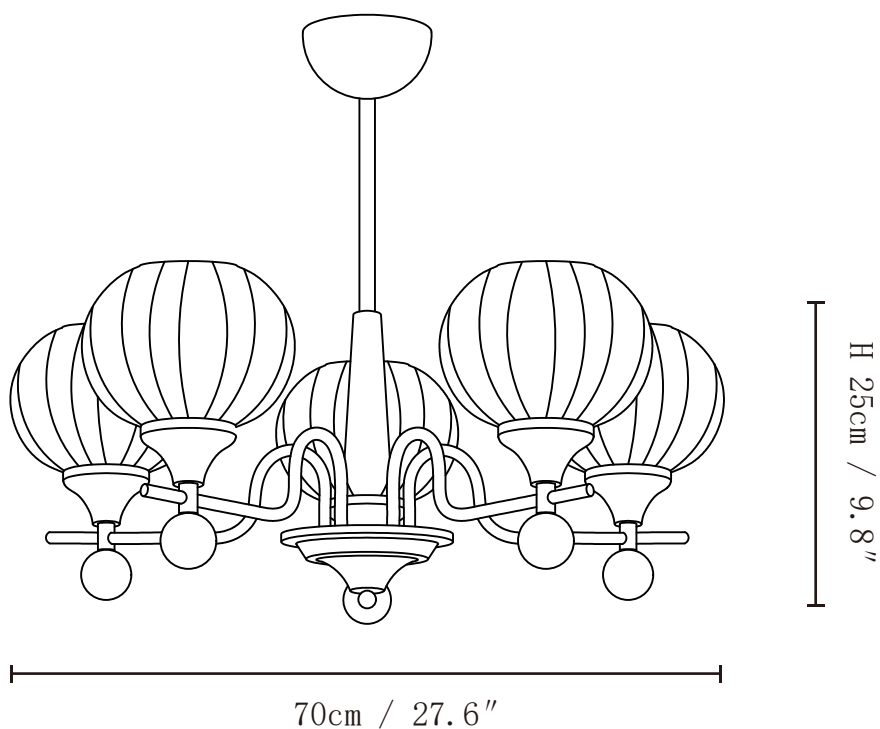

SPECIFICATION SHEET

SPECIFICATION DETAILS

*For custom options, consult factory for details

Fixture Dimensions	Ø 27.6" x H 9.8"(3heads)
Light source	E26 or E27 (bulb not included)
Wattage	MAX 40W incandescent bulb or LED equivalent.
Voltage	AC 110-240V
Mounting	Hardwired.
Dimming	Compatible with dimmable bulbs (bulb not included)
Control method	Compatible with common wall switches(not included)
Finishes	Walnut Color, Gold
Shade Details	White
Material	Glass, Metal, Wood
Rod Length	Suspension rod is 19.7", and can be spliced as needed.

SPECIFICATION SHEET

SPECIFICATION DETAILS

*For custom options, consult factory for details

Fixture Dimensions	Ø 27.6" x H 9.8"(5heads)
Light source	E26 or E27 (bulb not included)
Wattage	MAX 40W incandescent bulb or LED equivalent.
Voltage	AC 110-240V
Mounting	Hardwired.
Dimming	Compatible with dimmable bulbs (bulb not included)
Control method	Compatible with common wall switches (not included)
Finishes	Walnut Color, Gold
Shade Details	White
Material	Glass, Metal, Wood
Rod Length	Suspension rod is 19.7", and can be spliced as needed.

SPECIFICATION SHEET

SPECIFICATION DETAILS

*For custom options, consult factory for details

Fixture Dimensions	Ø 39.4" x H 9.8"(8heads)
Light source	E26 or E27 (bulb not included)
Wattage	MAX 40W incandescent bulb or LED equivalent.
Voltage	AC 110-240V
Mounting	Hardwired.
Dimming	Compatible with dimmable bulbs (bulb not included)
Control method	Compatible with common wall switches(not included)
Finishes	Walnut Color, Gold
Shade Details	White
Material	Glass, Metal, Wood
Rod Length	Suspension rod is 19.7", and can be spliced as needed.