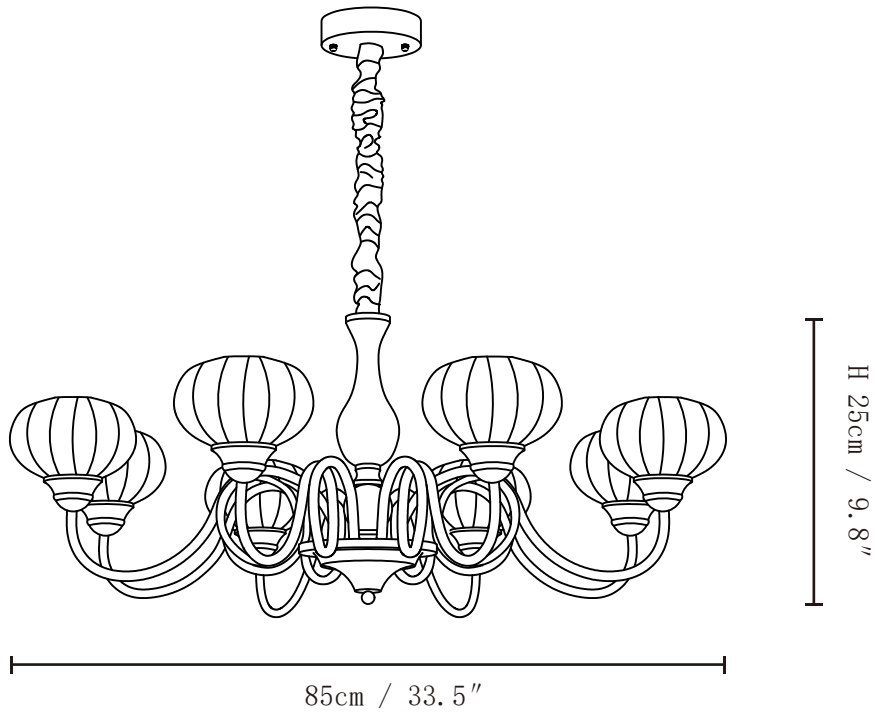

SPECIFICATION SHEET

SPECIFICATION DETAILS

*For custom options, consult factory for details

Fixture Dimensions	Ø 25.9" x H 9.8"(3heads)
Light source	E26 or E27 (bulb not included)
Wattage	MAX 40W incandescent bulb or LED equivalent.
Voltage	AC 110-240V
Mounting	Hardwired.
Dimming	Compatible with dimmable bulbs (bulb not included)
Control method	Compatible with common wall switches(not included)
Finishes	Walnut Color, Gold
Shade Details	White
Material	Glass, Metal, Wood
Rod Length	Chain lengths range between 19.7", the length can be specified according to needs

SPECIFICATION SHEET

SPECIFICATION DETAILS

*For custom options, consult factory for details

Fixture Dimensions	∅ 25.9" x H 9.8"(5heads)
Light source	E26 or E27 (bulb not included)
Wattage	MAX 40W incandescent bulb or LED equivalent.
Voltage	AC 110-240V
Mounting	Hardwired.
Dimming	Compatible with dimmable bulbs (bulb not included)
Control method	Compatible with common wall switches(not included)
Finishes	Walnut Color, Gold
Shade Details	White
Material	Glass, Metal, Wood
Rod Length	Chain lengths range between 19.7", the length can be specified according to needs

SPECIFICATION SHEET

SPECIFICATION DETAILS

*For custom options, consult factory for details

Fixture Dimensions	Ø 33.5" x H 9.8"(8heads)
Light source	E26 or E27 (bulb not included)
Wattage	MAX 40W incandescent bulb or LED equivalent.
Voltage	AC 110-240V
Mounting	Hardwired.
Dimming	Compatible with dimmable bulbs (bulb not included)
Control method	Compatible with common wall switches(not included)
Finishes	Walnut Color, Gold
Shade Details	White
Material	Glass, Metal, Wood
Rod Length	Chain lengths range between 19.7", the length can be specified according to needs