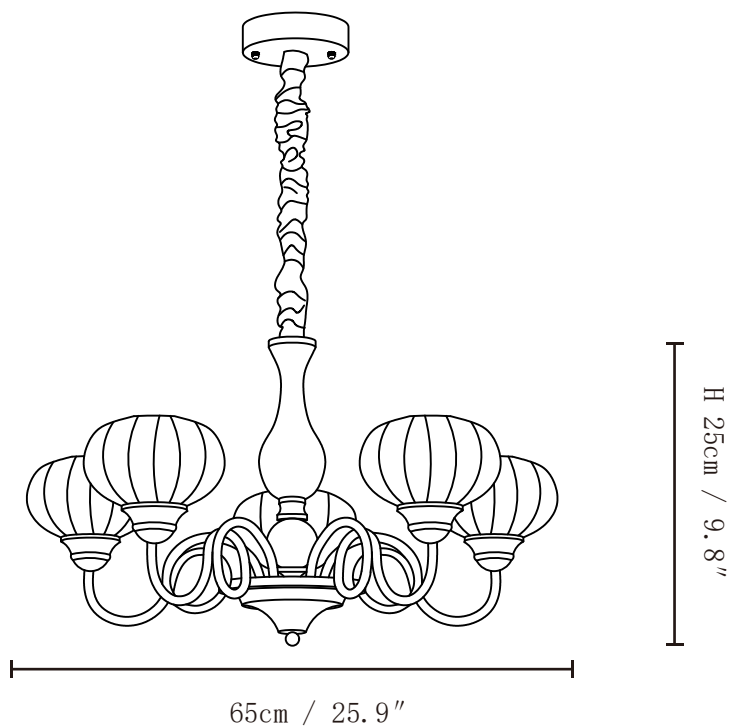

SPECIFICATION SHEET

SPECIFICATION DETAILS

*For custom options, consult factory for details

Fixture Dimensions	Ø 25.9" x H 9.8"(3heads)
Light source	E26 or E27 (bulb not included)
Wattage	MAX 40W incandescent bulb or LED equivalent.
Voltage	AC 110-240V
Mounting	Hardwired.
Dimming	Compatible with dimmable bulbs (bulb not included)
Control method	Compatible with common wall switches(not included)
Finishes	Walnut Color, Gold
Shade Details	White
Material	Glass, Metal, Wood
Rod Length	Chain lengths range between 19.7", the length can be specified according to needs

SPECIFICATION SHEET

SPECIFICATION DETAILS

*For custom options, consult factory for details

Fixture Dimensions	∅ 25.9" x H 9.8"(5heads)
Light source	E26 or E27 (bulb not included)
Wattage	MAX 40W incandescent bulb or LED equivalent.
Voltage	AC 110-240V
Mounting	Hardwired.
Dimming	Compatible with dimmable bulbs (bulb not included)
Control method	Compatible with common wall switches(not included)
Finishes	Walnut Color, Gold
Shade Details	White
Material	Glass, Metal, Wood
Rod Length	Chain lengths range between 19.7", the length can be specified according to needs

SPECIFICATION SHEET

SPECIFICATION DETAILS

*For custom options, consult factory for details

Fixture Dimensions	Ø 33.5" x H 9.8"(8heads)
Light source	E26 or E27 (bulb not included)
Wattage	MAX 40W incandescent bulb or LED equivalent.
Voltage	AC 110-240V
Mounting	Hardwired.
Dimming	Compatible with dimmable bulbs (bulb not included)
Control method	Compatible with common wall switches(not included)
Finishes	Walnut Color, Gold
Shade Details	White
Material	Glass, Metal, Wood
Rod Length	Chain lengths range between 19.7", the length can be specified according to needs