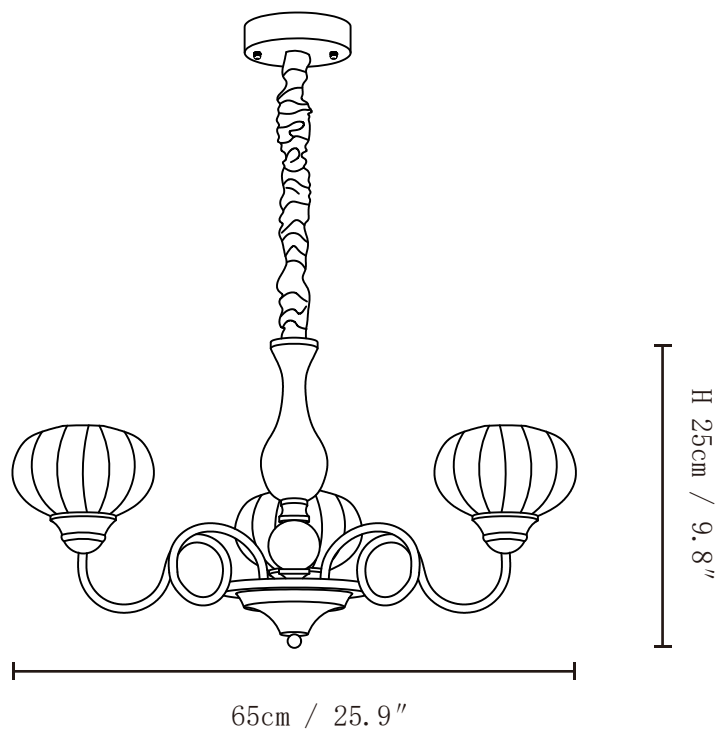

SPECIFICATION SHEET

SPECIFICATION DETAILS

*For custom options, consult factory for details

Fixture Dimensions	Ø 25.9" x H 9.8"(3heads)
Light source	E26 or E27 (bulb not included)
Wattage	MAX 40W incandescent bulb or LED equivalent.
Voltage	AC 110-240V
Mounting	Hardwired.
Dimming	Compatible with dimmable bulbs (bulb not included)
Control method	Compatible with common wall switches(not included)
Finishes	Walnut Color, Gold
Shade Details	White
Material	Glass, Metal, Wood
Rod Length	Chain lengths range between 19.7", the length can be specified according to needs

SPECIFICATION SHEET

SPECIFICATION DETAILS

*For custom options, consult factory for details

Fixture Dimensions	∅ 25.9" x H 9.8"(5heads)
Light source	E26 or E27 (bulb not included)
Wattage	MAX 40W incandescent bulb or LED equivalent.
Voltage	AC 110-240V
Mounting	Hardwired.
Dimming	Compatible with dimmable bulbs (bulb not included)
Control method	Compatible with common wall switches(not included)
Finishes	Walnut Color, Gold
Shade Details	White
Material	Glass, Metal, Wood
Rod Length	Chain lengths range between 19.7", the length can be specified according to needs

SPECIFICATION SHEET

SPECIFICATION DETAILS

*For custom options, consult factory for details

Fixture Dimensions	Ø 33.5" x H 9.8"(8heads)
Light source	E26 or E27 (bulb not included)
Wattage	MAX 40W incandescent bulb or LED equivalent.
Voltage	AC 110-240V
Mounting	Hardwired.
Dimming	Compatible with dimmable bulbs (bulb not included)
Control method	Compatible with common wall switches(not included)
Finishes	Walnut Color, Gold
Shade Details	White
Material	Glass, Metal, Wood
Rod Length	Chain lengths range between 19.7", the length can be specified according to needs