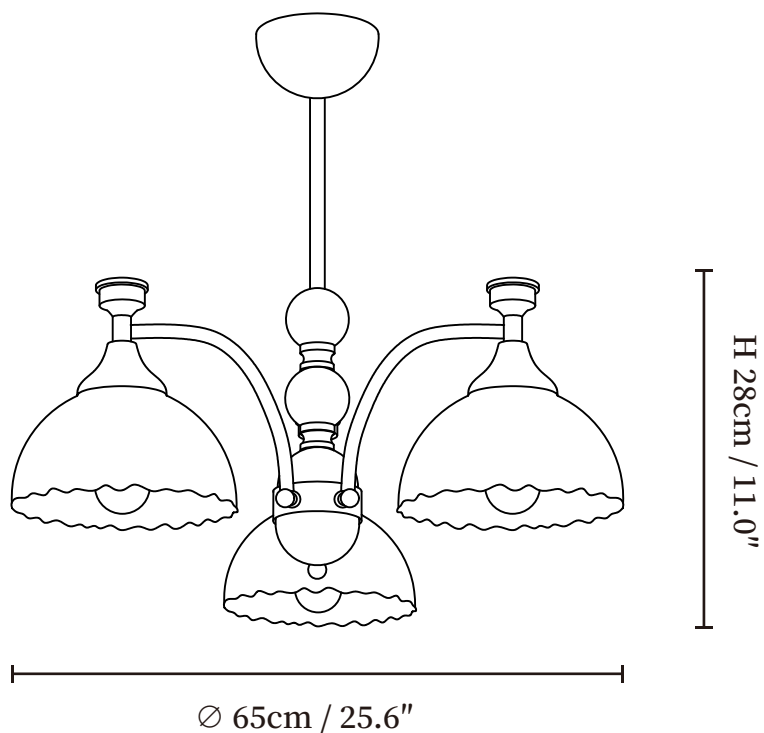

SPECIFICATION SHEET

SPECIFICATION DETAILS

*For custom options, consult factory for details

Fixture Dimensions	Ø 25.6" x H 11.0" (3heads)
Light source	E26 or E27 (bulb not included)
Wattage	MAX 40W incandescent bulb or LED equivalent.
Voltage	AC 110-240V
Mounting	Hardwired
Dimming	Compatible with dimmable bulbs (bulb not included)
Control method	Compatible with common wall switches(not included)
Finishes	Walnut Color, Gold
Shade Details	White
Material	Glass, Metal, Wood
Rod Length	Suspension rod is 19.7", and can be spliced as needed.

SPECIFICATION SHEET

SPECIFICATION DETAILS

*For custom options, consult factory for details

Fixture Dimensions	Ø 25.6" x H 11.0" (5heads)
Light source	E26 or E27 (bulb not included)
Wattage	MAX 40W incandescent bulb or LED equivalent.
Voltage	AC 110-240V
Mounting	Hardwired
Dimming	Compatible with dimmable bulbs (bulb not included)
Control method	Compatible with common wall switches (not included)
Finishes	Walnut Color, Gold
Shade Details	White
Material	Glass, Metal, Wood
Rod Length	Suspension rod is 19.7", and can be spliced as needed.

SPECIFICATION SHEET

SPECIFICATION DETAILS

*For custom options, consult factory for details

Fixture Dimensions	∅ 33.5" x H 11.0" (8heads)
Light source	E26 or E27 (bulb not included)
Wattage	MAX 40W incandescent bulb or LED equivalent.
Voltage	AC 110-240V
Mounting	Hardwired
Dimming	Compatible with dimmable bulbs (bulb not included)
Control method	Compatible with common wall switches (not included)
Finishes	Walnut Color, Gold
Shade Details	White
Material	Glass, Metal, Wood
Rod Length	Suspension rod is 19.7", and can be spliced as needed.