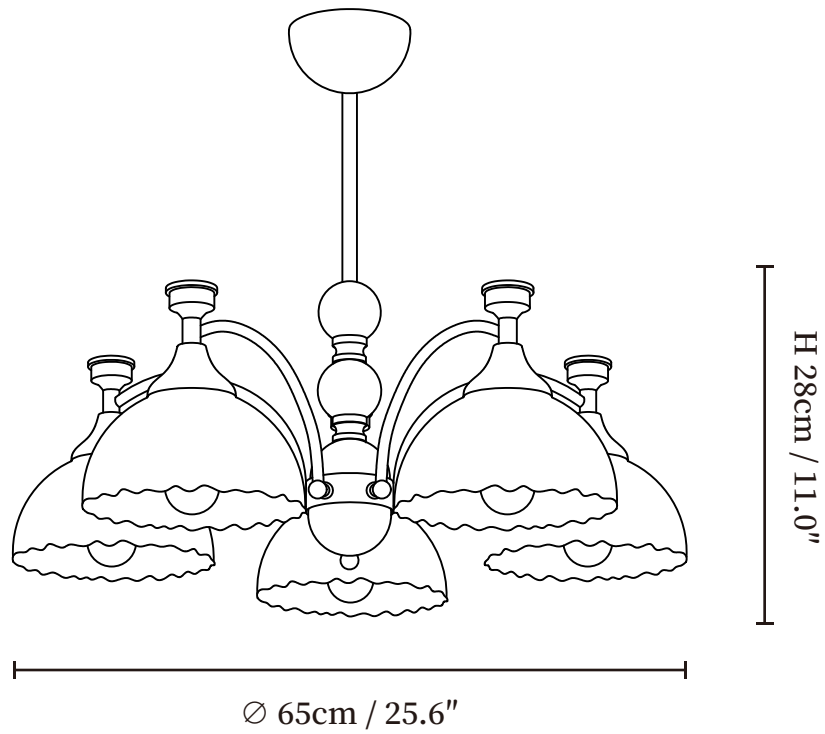

SPECIFICATION SHEET

SPECIFICATION DETAILS

*For custom options, consult factory for details

Fixture Dimensions	Ø 25.6" x H 11.0" (3heads)
Light source	E26 or E27 (bulb not included)
Wattage	MAX 40W incandescent bulb or LED equivalent.
Voltage	AC 110-240V
Mounting	Hardwired
Dimming	Compatible with dimmable bulbs (bulb not included)
Control method	Compatible with common wall switches(not included)
Finishes	Walnut Color, Gold
Shade Details	White
Material	Glass, Metal, Wood
Rod Length	Suspension rod is 19.7", and can be spliced as needed.

SPECIFICATION SHEET

SPECIFICATION DETAILS

*For custom options, consult factory for details

Fixture Dimensions	Ø 25.6" x H 11.0" (5heads)
Light source	E26 or E27 (bulb not included)
Wattage	MAX 40W incandescent bulb or LED equivalent.
Voltage	AC 110-240V
Mounting	Hardwired
Dimming	Compatible with dimmable bulbs (bulb not included)
Control method	Compatible with common wall switches (not included)
Finishes	Walnut Color, Gold
Shade Details	White
Material	Glass, Metal, Wood
Rod Length	Suspension rod is 19.7", and can be spliced as needed.

SPECIFICATION SHEET

SPECIFICATION DETAILS

*For custom options, consult factory for details

Fixture Dimensions	∅ 33.5" x H 11.0" (8heads)
Light source	E26 or E27 (bulb not included)
Wattage	MAX 40W incandescent bulb or LED equivalent.
Voltage	AC 110-240V
Mounting	Hardwired
Dimming	Compatible with dimmable bulbs (bulb not included)
Control method	Compatible with common wall switches (not included)
Finishes	Walnut Color, Gold
Shade Details	White
Material	Glass, Metal, Wood
Rod Length	Suspension rod is 19.7", and can be spliced as needed.