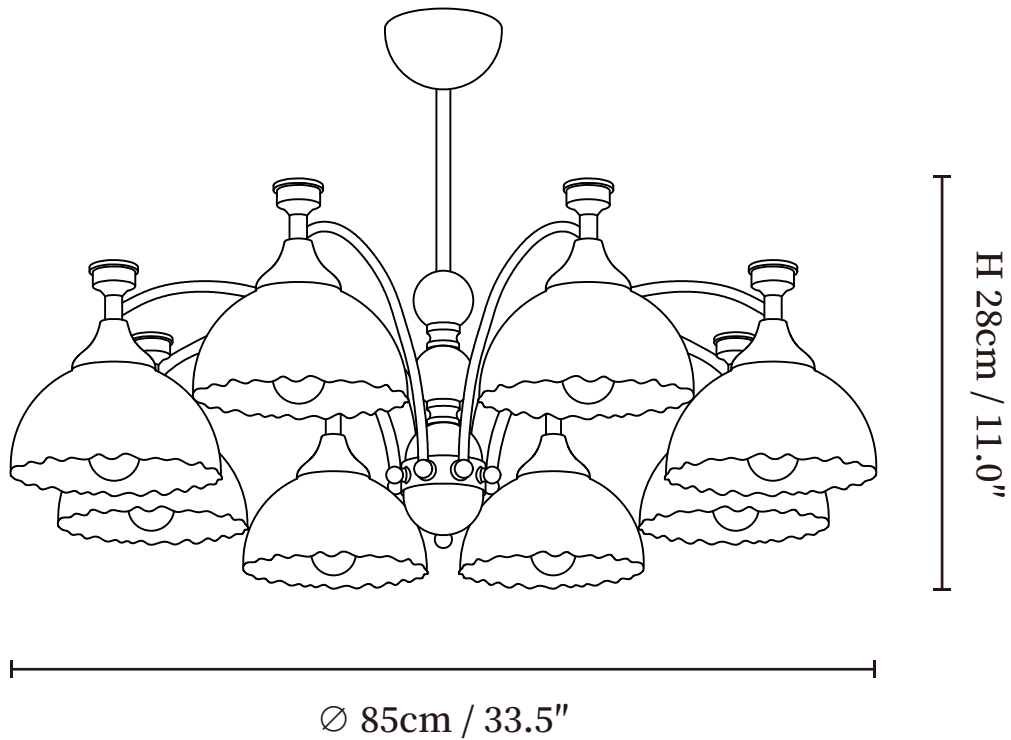

SPECIFICATION SHEET

SPECIFICATION DETAILS

*For custom options, consult factory for details

Fixture Dimensions	Ø 25.6" x H 11.0" (3heads)
Light source	E26 or E27 (bulb not included)
Wattage	MAX 40W incandescent bulb or LED equivalent.
Voltage	AC 110-240V
Mounting	Hardwired
Dimming	Compatible with dimmable bulbs (bulb not included)
Control method	Compatible with common wall switches(not included)
Finishes	Walnut Color, Gold
Shade Details	White
Material	Glass, Metal, Wood
Rod Length	Suspension rod is 19.7", and can be spliced as needed.

SPECIFICATION SHEET

SPECIFICATION DETAILS

*For custom options, consult factory for details

Fixture Dimensions	Ø 25.6" x H 11.0" (5heads)
Light source	E26 or E27 (bulb not included)
Wattage	MAX 40W incandescent bulb or LED equivalent.
Voltage	AC 110-240V
Mounting	Hardwired
Dimming	Compatible with dimmable bulbs (bulb not included)
Control method	Compatible with common wall switches (not included)
Finishes	Walnut Color, Gold
Shade Details	White
Material	Glass, Metal, Wood
Rod Length	Suspension rod is 19.7", and can be spliced as needed.

SPECIFICATION SHEET

SPECIFICATION DETAILS

*For custom options, consult factory for details

Fixture Dimensions	∅ 33.5" x H 11.0" (8heads)
Light source	E26 or E27 (bulb not included)
Wattage	MAX 40W incandescent bulb or LED equivalent.
Voltage	AC 110-240V
Mounting	Hardwired
Dimming	Compatible with dimmable bulbs (bulb not included)
Control method	Compatible with common wall switches (not included)
Finishes	Walnut Color, Gold
Shade Details	White
Material	Glass, Metal, Wood
Rod Length	Suspension rod is 19.7", and can be spliced as needed.