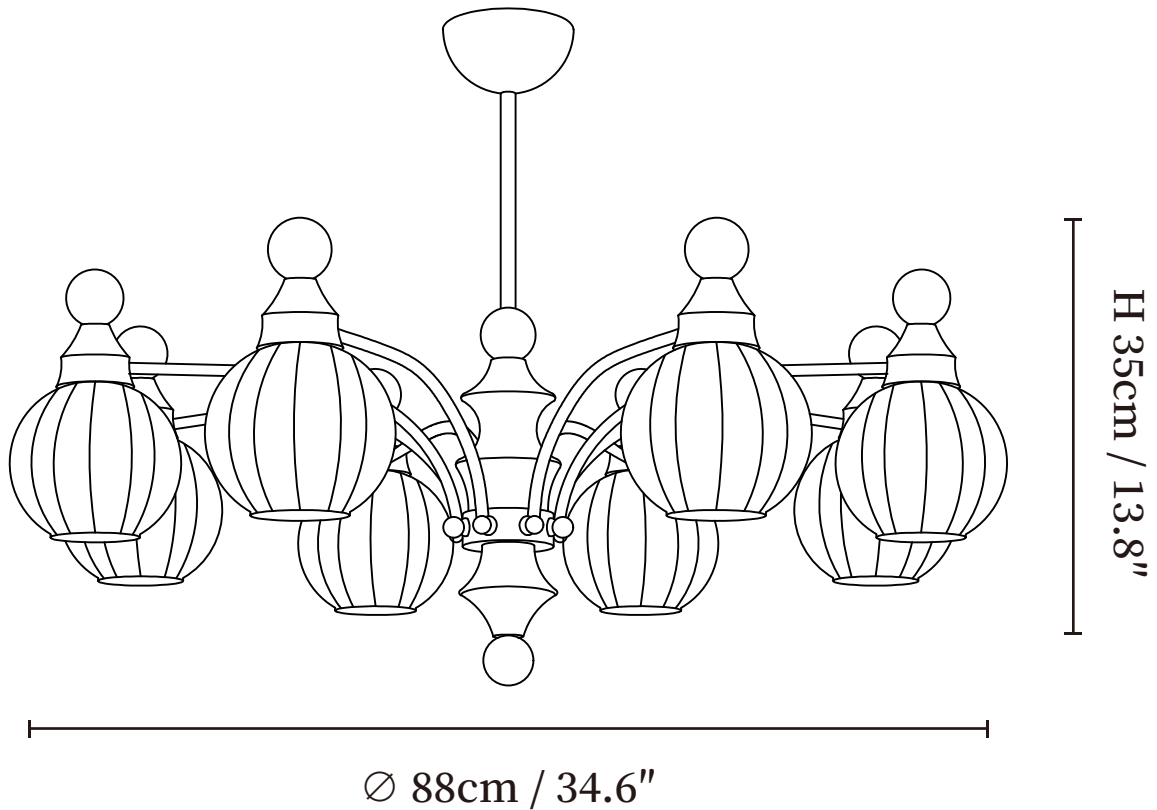

SPECIFICATION SHEET

SPECIFICATION DETAILS

*For custom options, consult factory for details

Fixture Dimensions	Ø 23.6" x H 13.8"(3heads)
Light source	E26 or E27 (bulb not included)
Wattage	MAX 40W incandescent bulb or LED equivalent.
Voltage	AC 110-240V
Mounting	Hardwired
Dimming	Compatible with dimmable bulbs (bulb not included)
Control method	Compatible with common wall switches (not included)
Finishes	Walnut Color, Nickel
Shade Details	White
Material	Glass, Metal, Wood
Rod Length	Suspension rod is 19.7", and can be spliced as needed.

SPECIFICATION SHEET

SPECIFICATION DETAILS

*For custom options, consult factory for details

Fixture Dimensions	Ø 27.6" x H 13.8"(5heads)
Light source	E26 or E27 (bulb not included)
Wattage	MAX 40W incandescent bulb or LED equivalent.
Voltage	AC 110-240V
Mounting	Hardwired
Dimming	Compatible with dimmable bulbs (bulb not included)
Control method	Compatible with common wall switches (not included)
Finishes	Walnut Color, Nickel
Shade Details	White
Material	Glass, Metal, Wood
Rod Length	Suspension rod is 19.7", and can be spliced as needed.

SPECIFICATION SHEET

SPECIFICATION DETAILS

*For custom options, consult factory for details

Fixture Dimensions	Ø 34.6" x H 13.8"(8heads)
Light source	E26 or E27 (bulb not included)
Wattage	MAX 40W incandescent bulb or LED equivalent.
Voltage	AC 110-240V
Mounting	Hardwired
Dimming	Compatible with dimmable bulbs (bulb not included)
Control method	Compatible with common wall switches(not included)
Finishes	Walnut Color, Nickel
Shade Details	White
Material	Glass, Metal, Wood
Rod Length	Suspension rod is 19.7", and can be spliced as needed.