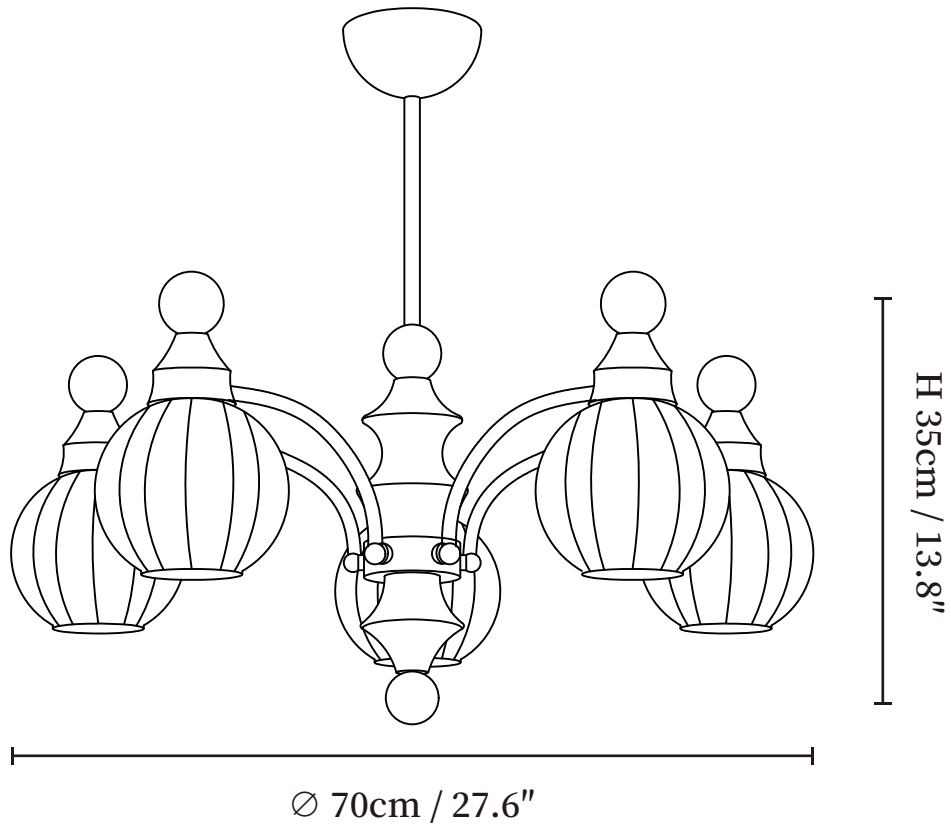

SPECIFICATION SHEET

SPECIFICATION DETAILS

*For custom options, consult factory for details

Fixture Dimensions	Ø 23.6" x H 13.8"(3heads)
Light source	E26 or E27 (bulb not included)
Wattage	MAX 40W incandescent bulb or LED equivalent.
Voltage	AC 110-240V
Mounting	Hardwired
Dimming	Compatible with dimmable bulbs (bulb not included)
Control method	Compatible with common wall switches (not included)
Finishes	Walnut Color, Nickel
Shade Details	White
Material	Glass, Metal, Wood
Rod Length	Suspension rod is 19.7", and can be spliced as needed.

SPECIFICATION SHEET

SPECIFICATION DETAILS

*For custom options, consult factory for details

Fixture Dimensions	Ø 27.6" x H 13.8"(5heads)
Light source	E26 or E27 (bulb not included)
Wattage	MAX 40W incandescent bulb or LED equivalent.
Voltage	AC 110-240V
Mounting	Hardwired
Dimming	Compatible with dimmable bulbs (bulb not included)
Control method	Compatible with common wall switches (not included)
Finishes	Walnut Color, Nickel
Shade Details	White
Material	Glass, Metal, Wood
Rod Length	Suspension rod is 19.7", and can be spliced as needed.

SPECIFICATION SHEET

SPECIFICATION DETAILS

*For custom options, consult factory for details

Fixture Dimensions	Ø 34.6" x H 13.8"(8heads)
Light source	E26 or E27 (bulb not included)
Wattage	MAX 40W incandescent bulb or LED equivalent.
Voltage	AC 110-240V
Mounting	Hardwired
Dimming	Compatible with dimmable bulbs (bulb not included)
Control method	Compatible with common wall switches(not included)
Finishes	Walnut Color, Nickel
Shade Details	White
Material	Glass, Metal, Wood
Rod Length	Suspension rod is 19.7", and can be spliced as needed.