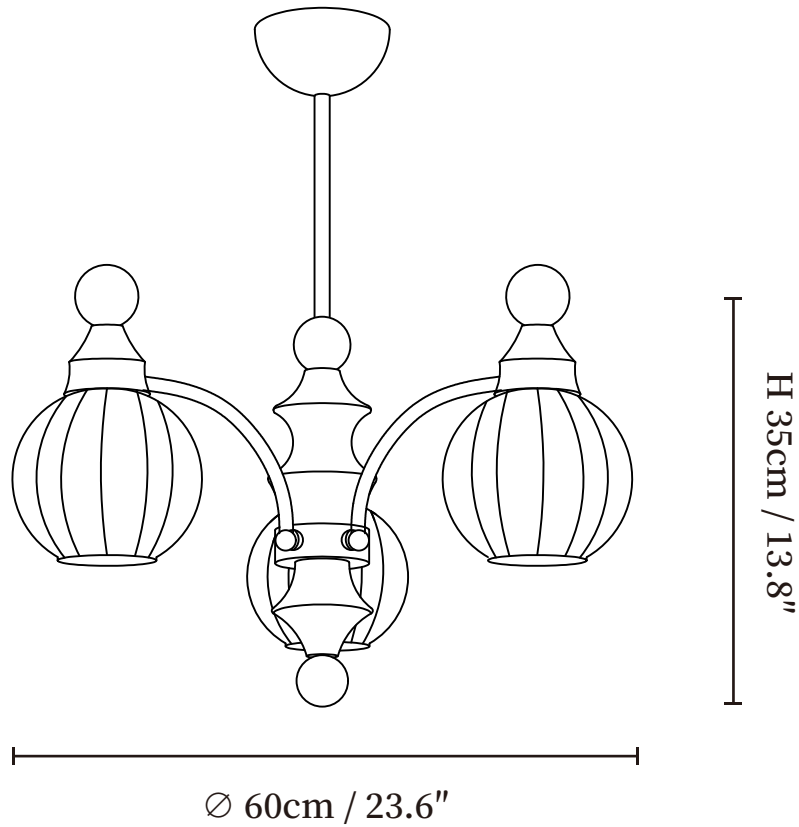

SPECIFICATION SHEET

SPECIFICATION DETAILS

*For custom options, consult factory for details

Fixture Dimensions	Ø 23.6" x H 13.8"(3heads)
Light source	E26 or E27 (bulb not included)
Wattage	MAX 40W incandescent bulb or LED equivalent.
Voltage	AC 110-240V
Mounting	Hardwired
Dimming	Compatible with dimmable bulbs (bulb not included)
Control method	Compatible with common wall switches (not included)
Finishes	Walnut Color, Nickel
Shade Details	White
Material	Glass, Metal, Wood
Rod Length	Suspension rod is 19.7", and can be spliced as needed.

SPECIFICATION SHEET

SPECIFICATION DETAILS

*For custom options, consult factory for details

Fixture Dimensions	Ø 27.6" x H 13.8"(5heads)
Light source	E26 or E27 (bulb not included)
Wattage	MAX 40W incandescent bulb or LED equivalent.
Voltage	AC 110-240V
Mounting	Hardwired
Dimming	Compatible with dimmable bulbs (bulb not included)
Control method	Compatible with common wall switches (not included)
Finishes	Walnut Color, Nickel
Shade Details	White
Material	Glass, Metal, Wood
Rod Length	Suspension rod is 19.7", and can be spliced as needed.

SPECIFICATION SHEET

SPECIFICATION DETAILS

*For custom options, consult factory for details

Fixture Dimensions	Ø 34.6" x H 13.8"(8heads)
Light source	E26 or E27 (bulb not included)
Wattage	MAX 40W incandescent bulb or LED equivalent.
Voltage	AC 110-240V
Mounting	Hardwired
Dimming	Compatible with dimmable bulbs (bulb not included)
Control method	Compatible with common wall switches(not included)
Finishes	Walnut Color, Nickel
Shade Details	White
Material	Glass, Metal, Wood
Rod Length	Suspension rod is 19.7", and can be spliced as needed.