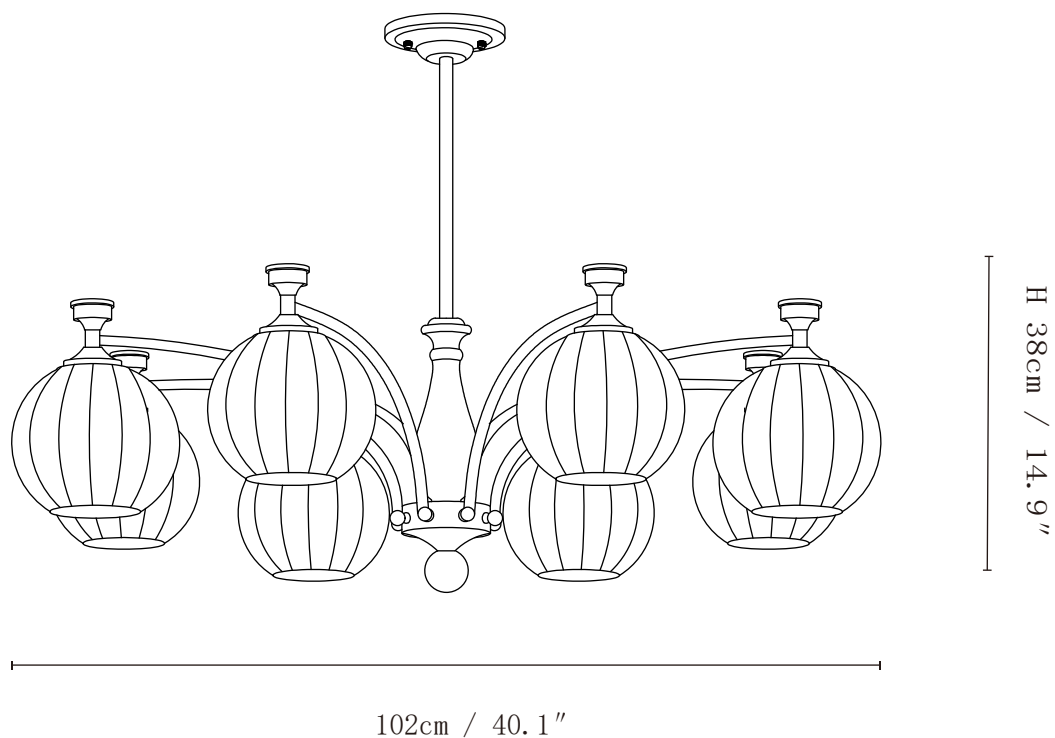

## SPECIFICATION DETAILS

\*For custom options, consult factory for details

Fixture Dimensions	D 24.4" x H 14.9"(3heads)
Light source	E26 or E27 (bulb not included)
Wattage	MAX 40W incandescent bulb or LED equivalent.
Voltage	AC 110-240V
Mounting	Hardwired.
Dimming	Compatible with dimmable bulbs (bulb not included)
Control method	Compatible with common wall switches (included)
Finishes	Dark brown
Shade Details	White
Material	Metal,Glass
Rod Length	Suspension rod is 11.8", and can be spliced as needed.

## SPECIFICATION DETAILS

\*For custom options, consult factory for details

Fixture Dimensions	D 24.4" x H 14.9"(5heads)
Light source	E26 or E27 (bulb not included)
Wattage	MAX 40W incandescent bulb or LED equivalent.
Voltage	AC 110-240V
Mounting	Hardwired.
Dimming	Compatible with dimmable bulbs (bulb not included)
Control method	Compatible with common wall switches( included)
Finishes	Dark brown
Shade Details	White
Material	Metal,Glass
Rod Length	Suspension rod is 11.8", and can be spliced as needed.

## SPECIFICATION DETAILS

\*For custom options, consult factory for details

Fixture Dimensions	D 40.1" x H 14.9"(8heads)
Light source	E26 or E27 (bulb not included)
Wattage	MAX 40W incandescent bulb or LED equivalent.
Voltage	AC 110-240V
Mounting	Hardwired.
Dimming	Compatible with dimmable bulbs (bulb not included)
Control method	Compatible with common wall switches( included)
Finishes	Dark brown
Shade Details	White
Material	Metal,Glass
Rod Length	Suspension rod is 11.8", and can be spliced as needed.