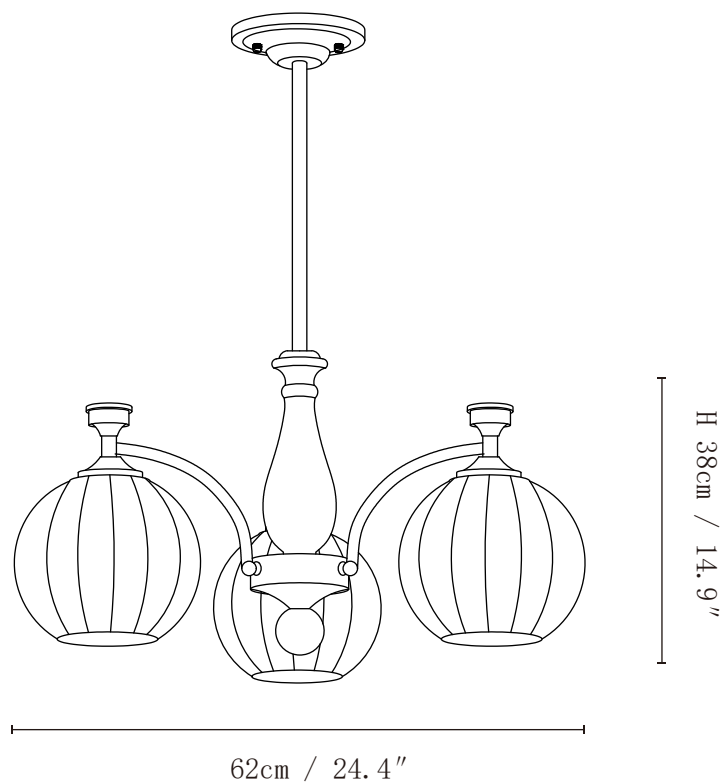

## SPECIFICATION DETAILS

\*For custom options, consult factory for details

Fixture Dimensions	D 24.4" x H 14.9"(3heads)
Light source	E26 or E27 (bulb not included)
Wattage	MAX 40W incandescent bulb or LED equivalent.
Voltage	AC 110-240V
Mounting	Hardwired.
Dimming	Compatible with dimmable bulbs (bulb not included)
Control method	Compatible with common wall switches (included)
Finishes	Dark brown
Shade Details	White
Material	Metal,Glass
Rod Length	Suspension rod is 11.8", and can be spliced as needed.

## SPECIFICATION DETAILS

\*For custom options, consult factory for details

Fixture Dimensions	D 24.4" x H 14.9"(5heads)
Light source	E26 or E27 (bulb not included)
Wattage	MAX 40W incandescent bulb or LED equivalent.
Voltage	AC 110-240V
Mounting	Hardwired.
Dimming	Compatible with dimmable bulbs (bulb not included)
Control method	Compatible with common wall switches( included)
Finishes	Dark brown
Shade Details	White
Material	Metal,Glass
Rod Length	Suspension rod is 11.8", and can be spliced as needed.

## SPECIFICATION DETAILS

\*For custom options, consult factory for details

Fixture Dimensions	D 40.1" x H 14.9"(8heads)
Light source	E26 or E27 (bulb not included)
Wattage	MAX 40W incandescent bulb or LED equivalent.
Voltage	AC 110-240V
Mounting	Hardwired.
Dimming	Compatible with dimmable bulbs (bulb not included)
Control method	Compatible with common wall switches( included)
Finishes	Dark brown
Shade Details	White
Material	Metal,Glass
Rod Length	Suspension rod is 11.8", and can be spliced as needed.