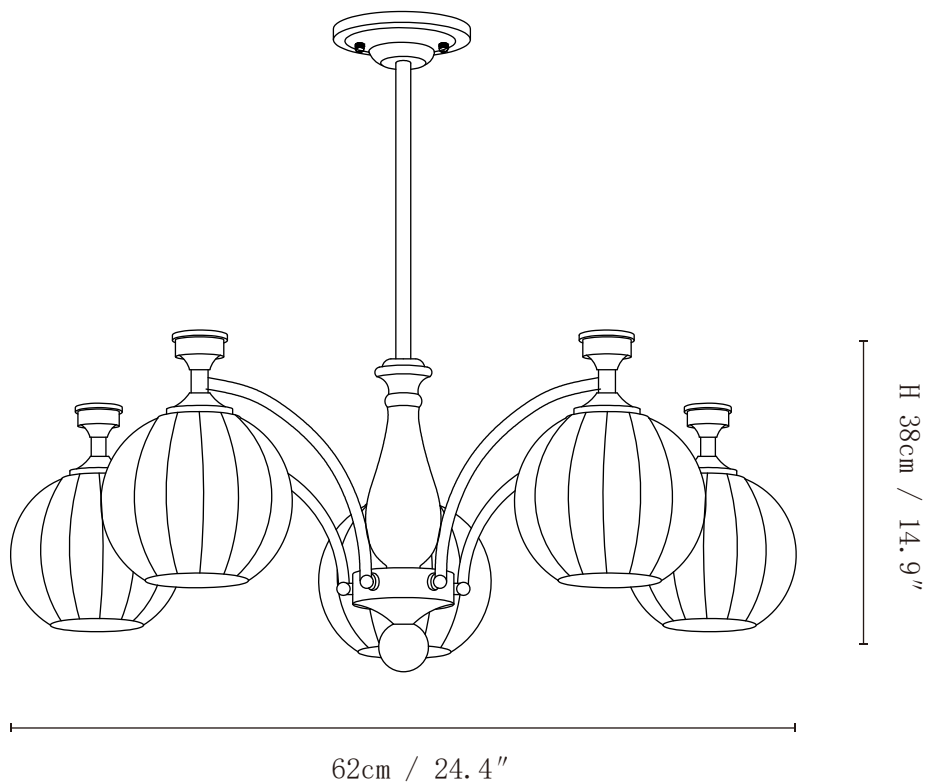

## SPECIFICATION DETAILS

\*For custom options, consult factory for details

Fixture Dimensions	D 24.4" x H 14.9"(3heads)
Light source	E26 or E27 (bulb not included)
Wattage	MAX 40W incandescent bulb or LED equivalent.
Voltage	AC 110-240V
Mounting	Hardwired.
Dimming	Compatible with dimmable bulbs (bulb not included)
Control method	Compatible with common wall switches (included)
Finishes	Dark brown
Shade Details	White
Material	Metal,Glass
Rod Length	Suspension rod is 11.8", and can be spliced as needed.

## SPECIFICATION DETAILS

\*For custom options, consult factory for details

Fixture Dimensions	D 24.4" x H 14.9"(5heads)
Light source	E26 or E27 (bulb not included)
Wattage	MAX 40W incandescent bulb or LED equivalent.
Voltage	AC 110-240V
Mounting	Hardwired.
Dimming	Compatible with dimmable bulbs (bulb not included)
Control method	Compatible with common wall switches( included)
Finishes	Dark brown
Shade Details	White
Material	Metal,Glass
Rod Length	Suspension rod is 11.8", and can be spliced as needed.

## SPECIFICATION DETAILS

\*For custom options, consult factory for details

Fixture Dimensions	D 40.1" x H 14.9"(8heads)
Light source	E26 or E27 (bulb not included)
Wattage	MAX 40W incandescent bulb or LED equivalent.
Voltage	AC 110-240V
Mounting	Hardwired.
Dimming	Compatible with dimmable bulbs (bulb not included)
Control method	Compatible with common wall switches( included)
Finishes	Dark brown
Shade Details	White
Material	Metal,Glass
Rod Length	Suspension rod is 11.8", and can be spliced as needed.