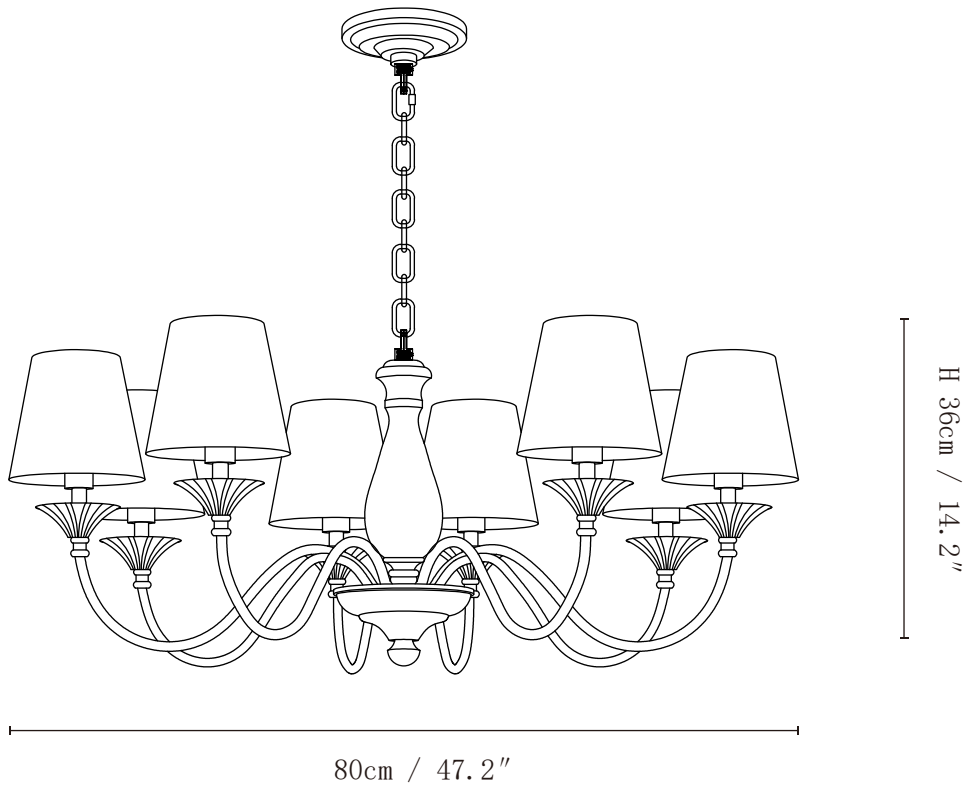

## SPECIFICATION DETAILS

\*For custom options, consult factory for details

Fixture Dimensions	D 25.6" x H 19.3"
Light source	E26 or E27 (bulb not included)
Wattage	MAX 40W incandescent bulb or LED equivalent.
Voltage	AC 110-240V
Mounting	Hardwired.
Dimming	Compatible with dimmable bulbs (bulb not included)
Control method	Compatible with common wall switches (not included)
Finishes	Dark brown
Shade Details	White
Material	Metal, Glass
Hanging Length	11.8" Adjustable hanging height chain, Can be extended upon request.

## SPECIFICATION DETAILS

\*For custom options, consult factory for details

Fixture Dimensions	D 33.5" x H 20.5
Light source	E26 or E27 (bulb not included)
Wattage	MAX 40W incandescent bulb or LED equivalent.
Voltage	AC 110-240V
Mounting	Hardwired.
Dimming	Compatible with dimmable bulbs (bulb not included)
Control method	Compatible with common wall switches(not included)
Finishes	Dark brown
Shade Details	White
Material	Metal, Glass
Hanging Length	11.8" Adjustable hanging height chain, Can be extended upon request.