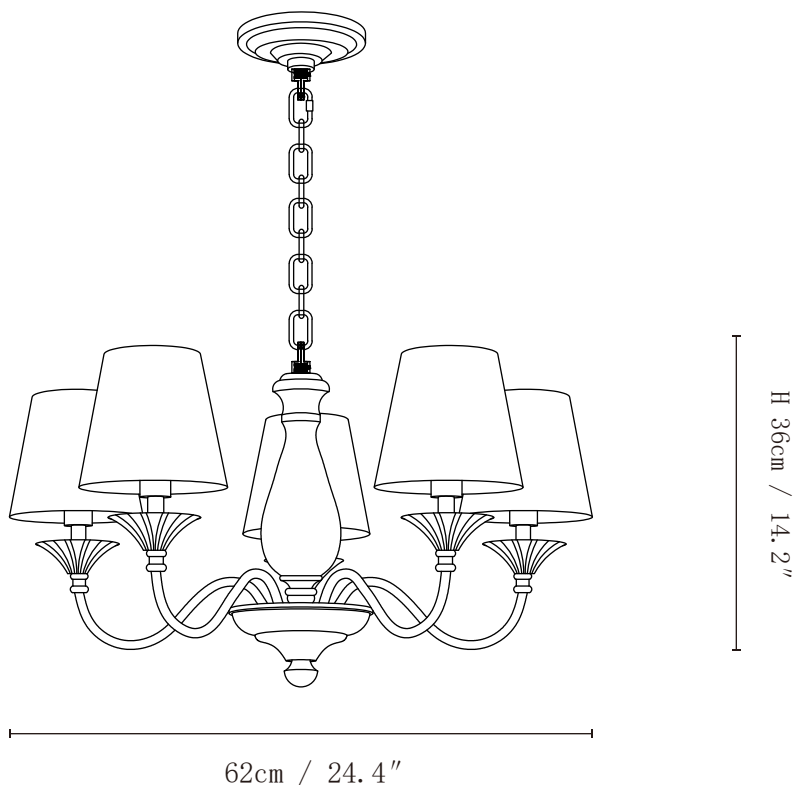

## SPECIFICATION DETAILS

\*For custom options, consult factory for details

Fixture Dimensions	D 25.6" x H 19.3"
Light source	E26 or E27 (bulb not included)
Wattage	MAX 40W incandescent bulb or LED equivalent.
Voltage	AC 110-240V
Mounting	Hardwired.
Dimming	Compatible with dimmable bulbs (bulb not included)
Control method	Compatible with common wall switches (not included)
Finishes	Dark brown
Shade Details	White
Material	Metal, Glass
Hanging Length	11.8" Adjustable hanging height chain, Can be extended upon request.

## SPECIFICATION DETAILS

\*For custom options, consult factory for details

Fixture Dimensions	D 33.5" x H 20.5
Light source	E26 or E27 (bulb not included)
Wattage	MAX 40W incandescent bulb or LED equivalent.
Voltage	AC 110-240V
Mounting	Hardwired.
Dimming	Compatible with dimmable bulbs (bulb not included)
Control method	Compatible with common wall switches(not included)
Finishes	Dark brown
Shade Details	White
Material	Metal, Glass
Hanging Length	11.8" Adjustable hanging height chain, Can be extended upon request.