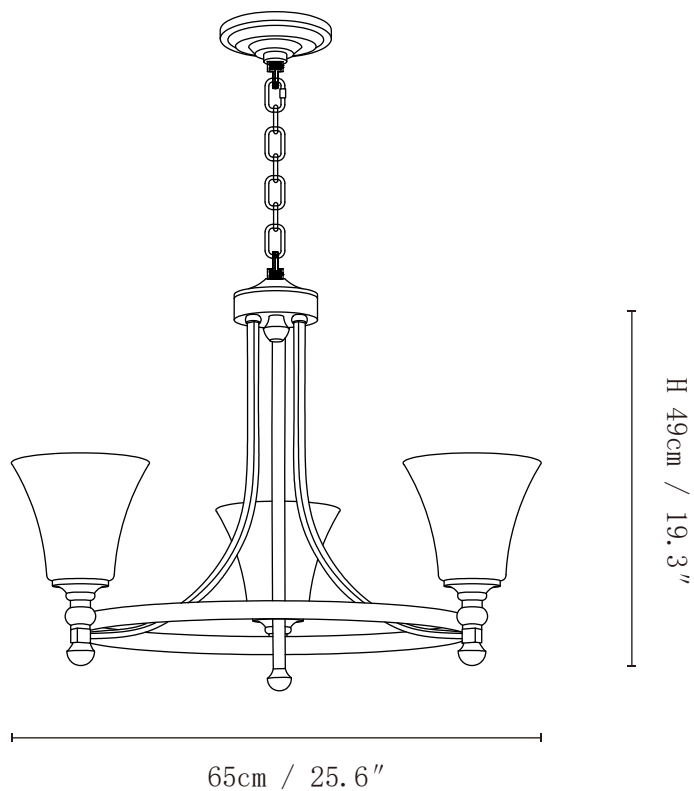

## SPECIFICATION DETAILS

\*For custom options, consult factory for details

Fixture Dimensions	D 25.6" x H 19.3"
Light source	E26 or E27 (bulb not included)
Wattage	MAX 40W incandescent bulb or LED equivalent.
Voltage	AC 110-240V
Mounting	Hardwired.
Dimming	Compatible with dimmable bulbs (bulb not included)
Control method	Compatible with common wall switches (not included)
Finishes	Dark brown
Shade Details	White
Material	Metal, Glass
Hanging Length	11.8" Adjustable hanging height chain, Can be extended upon request.

## SPECIFICATION DETAILS

\*For custom options, consult factory for details

Fixture Dimensions	D 33.5" x H 20.5
Light source	E26 or E27 (bulb not included)
Wattage	MAX 40W incandescent bulb or LED equivalent.
Voltage	AC 110-240V
Mounting	Hardwired.
Dimming	Compatible with dimmable bulbs (bulb not included)
Control method	Compatible with common wall switches(not included)
Finishes	Dark brown
Shade Details	White
Material	Metal, Glass
Hanging Length	11.8" Adjustable hanging height chain, Can be extended upon request.