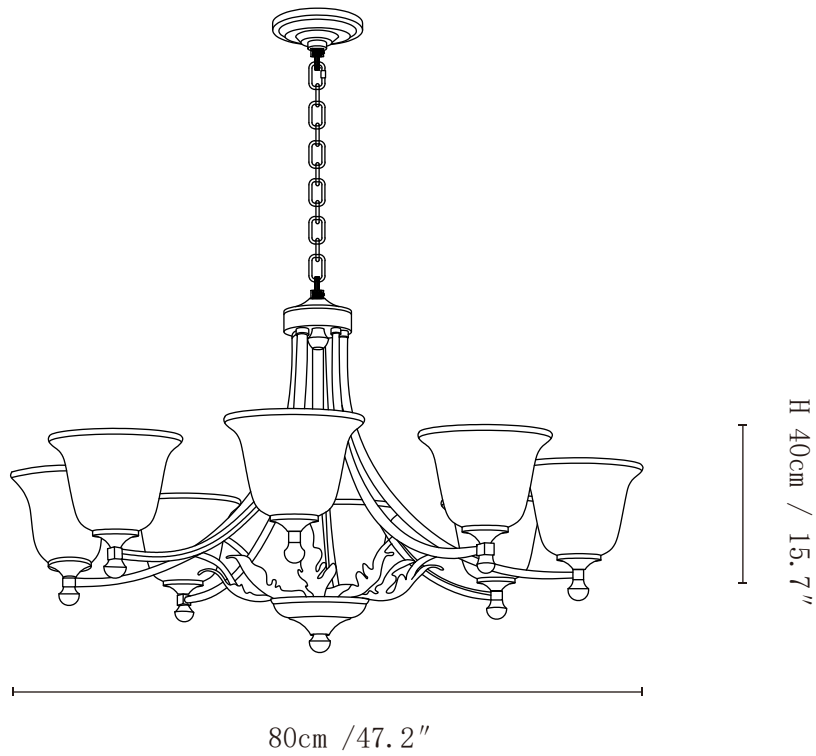

SPECIFICATION SHEET

SPECIFICATION DETAILS

*For custom options, consult factory for details

Fixture Dimensions	D 23.6" x H 15.7"
Light source	E26 or E27 (bulb not included)
Wattage	MAX 40W incandescent bulb or LED equivalent.
Voltage	AC 110-240V
Mounting	Hardwired.
Dimming	Compatible with dimmable bulbs (bulb not included)
Control method	Compatible with common wall switches (not included)
Finishes	Dark brown
Shade Details	White
Material	Metal, Glass
Hanging Length	Chain lengths range between 19.7", the length can be specified according to needs

SPECIFICATION SHEET

SPECIFICATION DETAILS

*For custom options, consult factory for details

Fixture Dimensions	D 47.2" x H 15.7"
Light source	E26 or E27 (bulb not included)
Wattage	MAX 40W incandescent bulb or LED equivalent.
Voltage	AC 110-240V
Mounting	Hardwired.
Dimming	Compatible with dimmable bulbs (bulb not included)
Control method	Compatible with common wall switches(not included)
Finishes	Dark brown
Shade Details	White
Material	Metal, Glass
Hanging Length	Chain lengths range between 19.7", the length can be specified according to needs