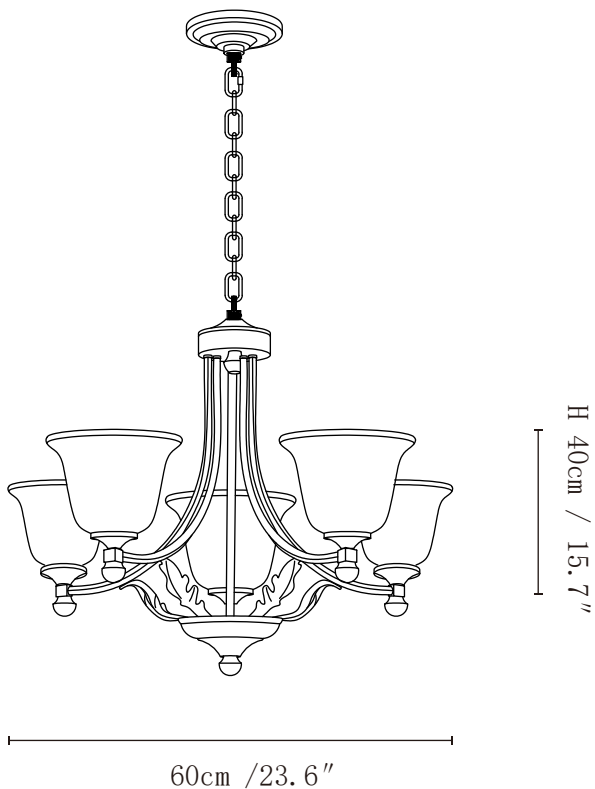

SPECIFICATION SHEET

SPECIFICATION DETAILS

*For custom options, consult factory for details

Fixture Dimensions	D 23.6" x H 15.7"
Light source	E26 or E27 (bulb not included)
Wattage	MAX 40W incandescent bulb or LED equivalent.
Voltage	AC 110-240V
Mounting	Hardwired.
Dimming	Compatible with dimmable bulbs (bulb not included)
Control method	Compatible with common wall switches (not included)
Finishes	Dark brown
Shade Details	White
Material	Metal, Glass
Hanging Length	Chain lengths range between 19.7", the length can be specified according to needs

SPECIFICATION SHEET

SPECIFICATION DETAILS

*For custom options, consult factory for details

Fixture Dimensions	D 47.2" x H 15.7"
Light source	E26 or E27 (bulb not included)
Wattage	MAX 40W incandescent bulb or LED equivalent.
Voltage	AC 110-240V
Mounting	Hardwired.
Dimming	Compatible with dimmable bulbs (bulb not included)
Control method	Compatible with common wall switches(not included)
Finishes	Dark brown
Shade Details	White
Material	Metal, Glass
Hanging Length	Chain lengths range between 19.7", the length can be specified according to needs