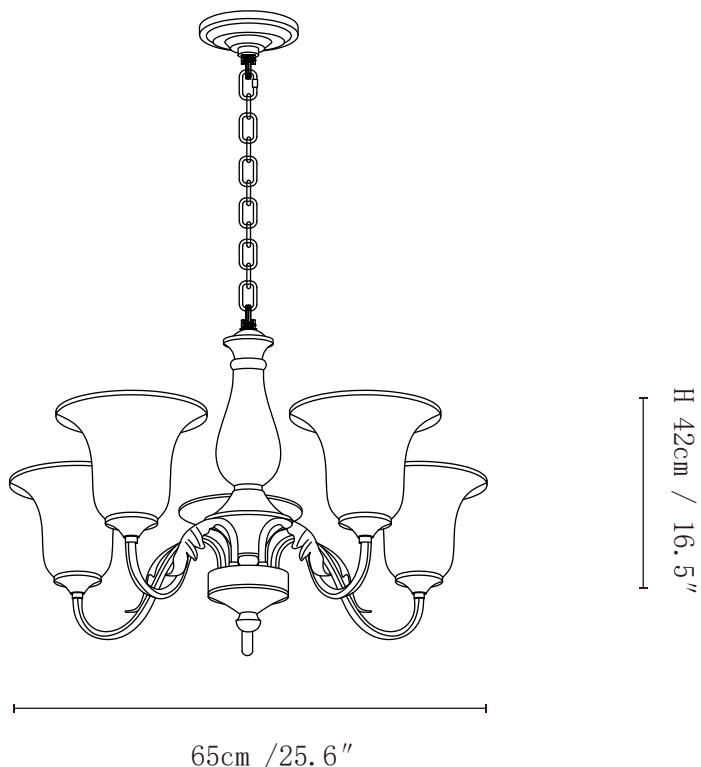

## SPECIFICATION DETAILS

\*For custom options, consult factory for details

Fixture Dimensions	D 25.6" x H 16.5"
Light source	E26 or E27 (bulb not included)
Wattage	MAX 40W incandescent bulb or LED equivalent.
Voltage	AC 110-240V
Mounting	Hardwired.
Dimming	Compatible with dimmable bulbs (bulb not included)
Control method	Compatible with common wall switches(not included)
Finishes	Dark brown
Shade Details	White
Material	Metal, Glass
Hanging Length	Chain lengths range between 19.7", the length can be specified according to needs

## SPECIFICATION DETAILS

\*For custom options, consult factory for details

Fixture Dimensions	D 25.6" x H 16.5"
Light source	E26 or E27 (bulb not included)
Wattage	MAX 40W incandescent bulb or LED equivalent.
Voltage	AC 110-240V
Mounting	Hardwired.
Dimming	Compatible with dimmable bulbs (bulb not included)
Control method	Compatible with common wall switches (not included)
Finishes	Dark brown
Shade Details	White
Material	Metal, Glass
Hanging Length	Chain lengths range between 19.7", the length can be specified according to needs

## SPECIFICATION DETAILS

\*For custom options, consult factory for details

Fixture Dimensions	D 32.3" x H 16.5"
Light source	E26 or E27 (bulb not included)
Wattage	MAX 40W incandescent bulb or LED equivalent.
Voltage	AC 110-240V
Mounting	Hardwired.
Dimming	Compatible with dimmable bulbs (bulb not included)
Control method	Compatible with common wall switches (not included)
Finishes	Dark brown
Shade Details	White
Material	Metal, Glass
Hanging Length	Chain lengths range between 19.7", the length can be specified according to needs