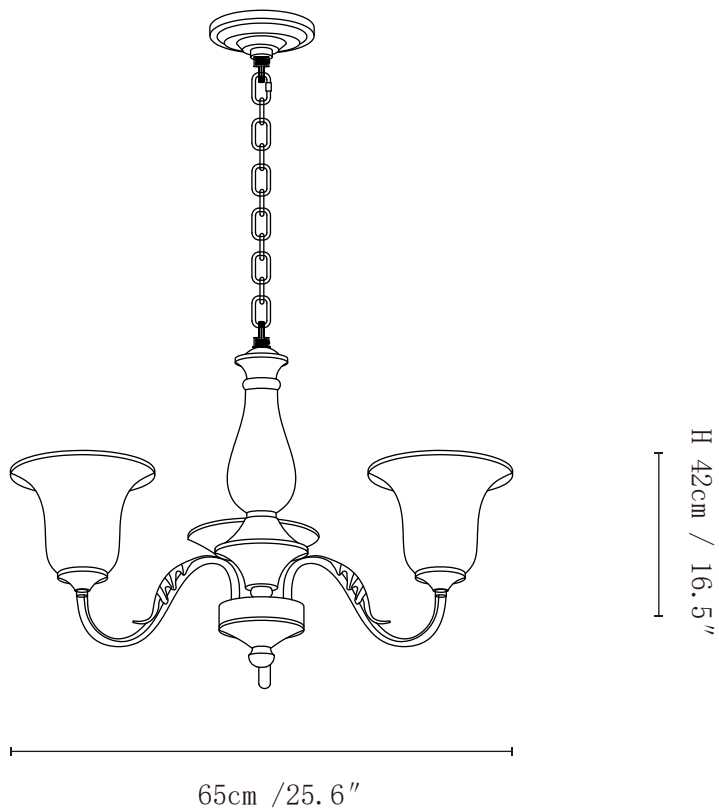

# SPECIFICATION SHEET

---

## SPECIFICATION DETAILS

\*For custom options, consult factory for details

Fixture Dimensions	D 25.6" x H 16.5"
Light source	E26 or E27 (bulb not included)
Wattage	MAX 40W incandescent bulb or LED equivalent.
Voltage	AC 110-240V
Mounting	Hardwired.
Dimming	Compatible with dimmable bulbs (bulb not included)
Control method	Compatible with common wall switches(not included)
Finishes	Dark brown
Shade Details	White
Material	Metal, Glass
Hanging Length	Chain lengths range between 19.7", the length can be specified according to needs

## SPECIFICATION DETAILS

\*For custom options, consult factory for details

Fixture Dimensions	D 25.6" x H 16.5"
Light source	E26 or E27 (bulb not included)
Wattage	MAX 40W incandescent bulb or LED equivalent.
Voltage	AC 110-240V
Mounting	Hardwired.
Dimming	Compatible with dimmable bulbs (bulb not included)
Control method	Compatible with common wall switches (not included)
Finishes	Dark brown
Shade Details	White
Material	Metal, Glass
Hanging Length	Chain lengths range between 19.7", the length can be specified according to needs

## SPECIFICATION DETAILS

\*For custom options, consult factory for details

Fixture Dimensions	D 32.3" x H 16.5"
Light source	E26 or E27 (bulb not included)
Wattage	MAX 40W incandescent bulb or LED equivalent.
Voltage	AC 110-240V
Mounting	Hardwired.
Dimming	Compatible with dimmable bulbs (bulb not included)
Control method	Compatible with common wall switches (not included)
Finishes	Dark brown
Shade Details	White
Material	Metal, Glass
Hanging Length	Chain lengths range between 19.7", the length can be specified according to needs