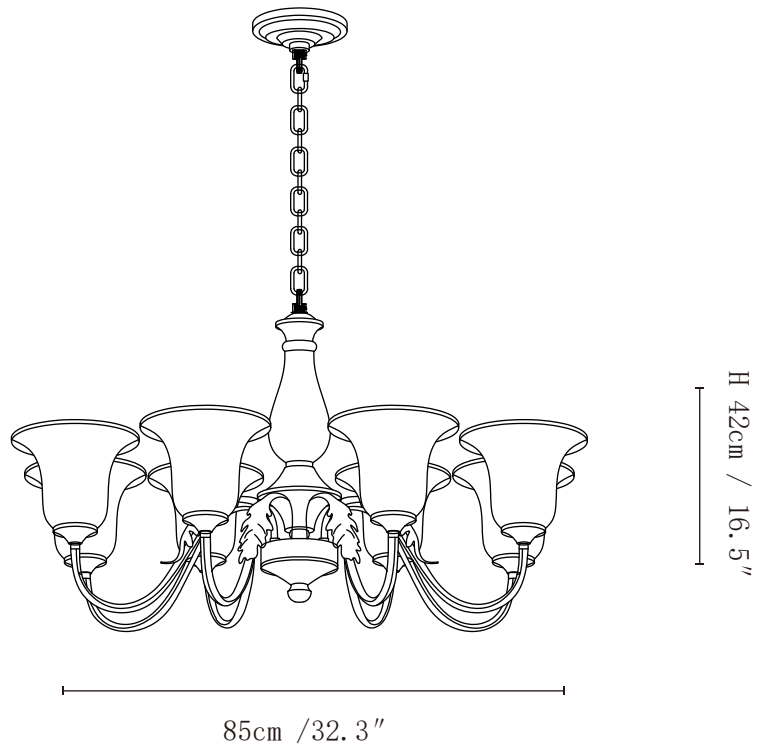

## SPECIFICATION DETAILS

\*For custom options, consult factory for details

Fixture Dimensions	D 25.6" x H 16.5"
Light source	E26 or E27 (bulb not included)
Wattage	MAX 40W incandescent bulb or LED equivalent.
Voltage	AC 110-240V
Mounting	Hardwired.
Dimming	Compatible with dimmable bulbs (bulb not included)
Control method	Compatible with common wall switches(not included)
Finishes	Dark brown
Shade Details	White
Material	Metal, Glass
Hanging Length	Chain lengths range between 19.7", the length can be specified according to needs

# SPECIFICATION SHEET

---

## SPECIFICATION DETAILS

\*For custom options, consult factory for details

Fixture Dimensions	D 25.6" x H 16.5"
Light source	E26 or E27 (bulb not included)
Wattage	MAX 40W incandescent bulb or LED equivalent.
Voltage	AC 110-240V
Mounting	Hardwired.
Dimming	Compatible with dimmable bulbs (bulb not included)
Control method	Compatible with common wall switches (not included)
Finishes	Dark brown
Shade Details	White
Material	Metal, Glass
Hanging Length	Chain lengths range between 19.7", the length can be specified according to needs

## SPECIFICATION DETAILS

\*For custom options, consult factory for details

Fixture Dimensions	D 32.3" x H 16.5"
Light source	E26 or E27 (bulb not included)
Wattage	MAX 40W incandescent bulb or LED equivalent.
Voltage	AC 110-240V
Mounting	Hardwired.
Dimming	Compatible with dimmable bulbs (bulb not included)
Control method	Compatible with common wall switches (not included)
Finishes	Dark brown
Shade Details	White
Material	Metal, Glass
Hanging Length	Chain lengths range between 19.7", the length can be specified according to needs