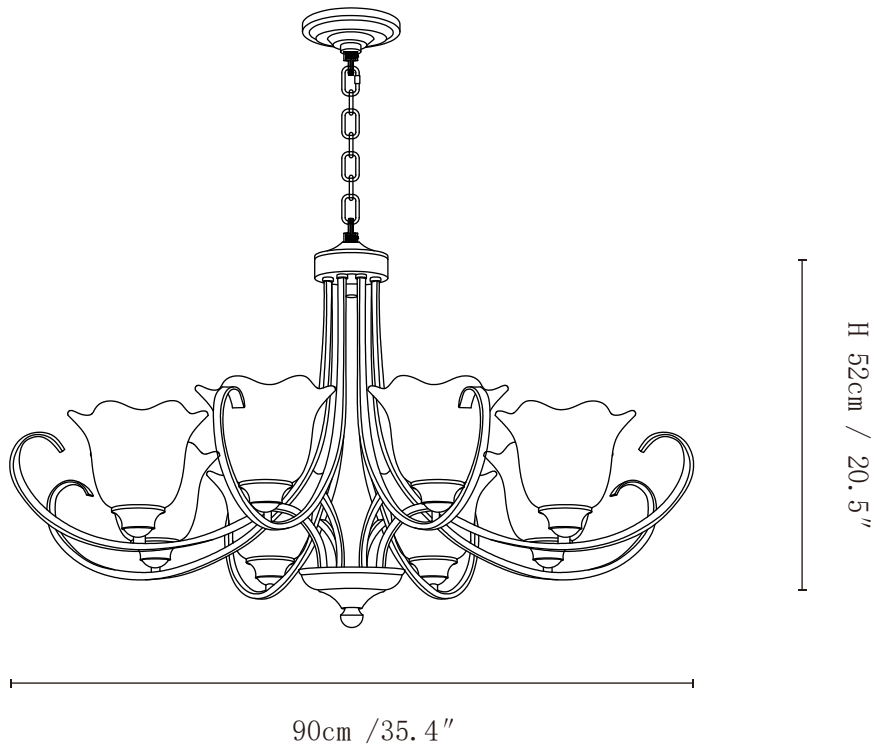

SPECIFICATION SHEET

SPECIFICATION DETAILS

*For custom options, consult factory for details

Fixture Dimensions	D 25.6" x H 17.7"
Light source	E26 or E27 (bulb not included)
Wattage	MAX 40W incandescent bulb or LED equivalent.
Voltage	AC 110-240V
Mounting	Hardwired.
Dimming	Compatible with dimmable bulbs (bulb not included)
Control method	Compatible with common wall switches (not included)
Finishes	Dark brown
Shade Details	White
Material	Metal, Glass
Hanging Length	Chain lengths range between 19.7", the length can be specified according to needs

SPECIFICATION SHEET

SPECIFICATION DETAILS

*For custom options, consult factory for details

Fixture Dimensions	D 28.3" x H 17.7"
Light source	E26 or E27 (bulb not included)
Wattage	MAX 40W incandescent bulb or LED equivalent.
Voltage	AC 110-240V
Mounting	Hardwired.
Dimming	Compatible with dimmable bulbs (bulb not included)
Control method	Compatible with common wall switches (not included)
Finishes	Dark brown
Shade Details	White
Material	Metal, Glass
Hanging Length	Chain lengths range between 19.7", the length can be specified according to needs

SPECIFICATION SHEET

SPECIFICATION DETAILS

*For custom options, consult factory for details

Fixture Dimensions	D 35.4" x H 20.5"
Light source	E26 or E27 (bulb not included)
Wattage	MAX 40W incandescent bulb or LED equivalent.
Voltage	AC 110-240V
Mounting	Hardwired.
Dimming	Compatible with dimmable bulbs (bulb not included)
Control method	Compatible with common wall switches(not included)
Finishes	Dark brown
Shade Details	White
Material	Metal, Glass
Hanging Length	Chain lengths range between 19.7", the length can be specified according to needs