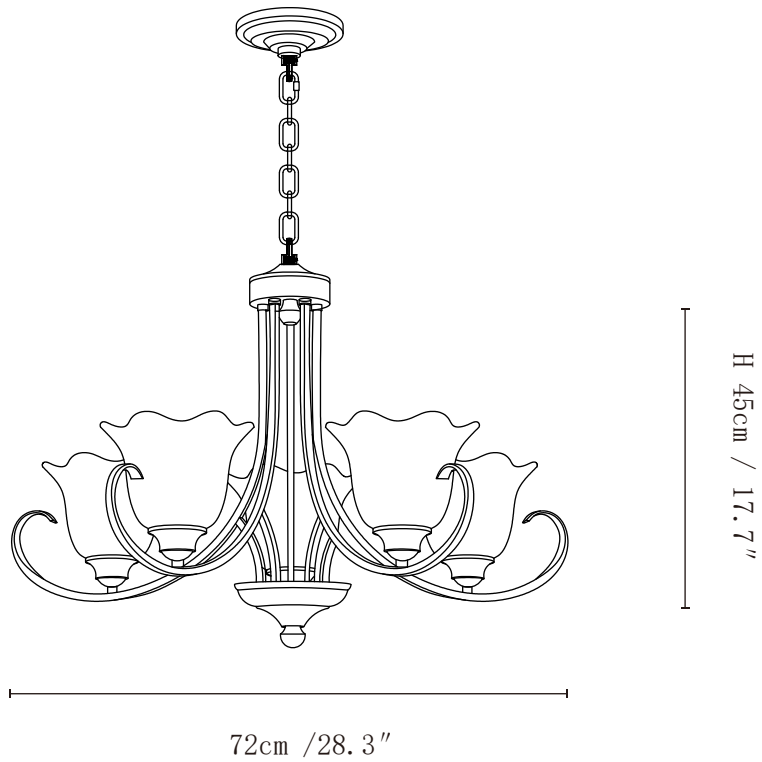

SPECIFICATION SHEET

SPECIFICATION DETAILS

*For custom options, consult factory for details

Fixture Dimensions	D 25.6" x H 17.7"
Light source	E26 or E27 (bulb not included)
Wattage	MAX 40W incandescent bulb or LED equivalent.
Voltage	AC 110-240V
Mounting	Hardwired.
Dimming	Compatible with dimmable bulbs (bulb not included)
Control method	Compatible with common wall switches (not included)
Finishes	Dark brown
Shade Details	White
Material	Metal, Glass
Hanging Length	Chain lengths range between 19.7", the length can be specified according to needs

SPECIFICATION SHEET

SPECIFICATION DETAILS

*For custom options, consult factory for details

Fixture Dimensions	D 28.3" x H 17.7"
Light source	E26 or E27 (bulb not included)
Wattage	MAX 40W incandescent bulb or LED equivalent.
Voltage	AC 110-240V
Mounting	Hardwired.
Dimming	Compatible with dimmable bulbs (bulb not included)
Control method	Compatible with common wall switches (not included)
Finishes	Dark brown
Shade Details	White
Material	Metal, Glass
Hanging Length	Chain lengths range between 19.7", the length can be specified according to needs

SPECIFICATION SHEET

SPECIFICATION DETAILS

*For custom options, consult factory for details

Fixture Dimensions	D 35.4" x H 20.5"
Light source	E26 or E27 (bulb not included)
Wattage	MAX 40W incandescent bulb or LED equivalent.
Voltage	AC 110-240V
Mounting	Hardwired.
Dimming	Compatible with dimmable bulbs (bulb not included)
Control method	Compatible with common wall switches(not included)
Finishes	Dark brown
Shade Details	White
Material	Metal, Glass
Hanging Length	Chain lengths range between 19.7", the length can be specified according to needs