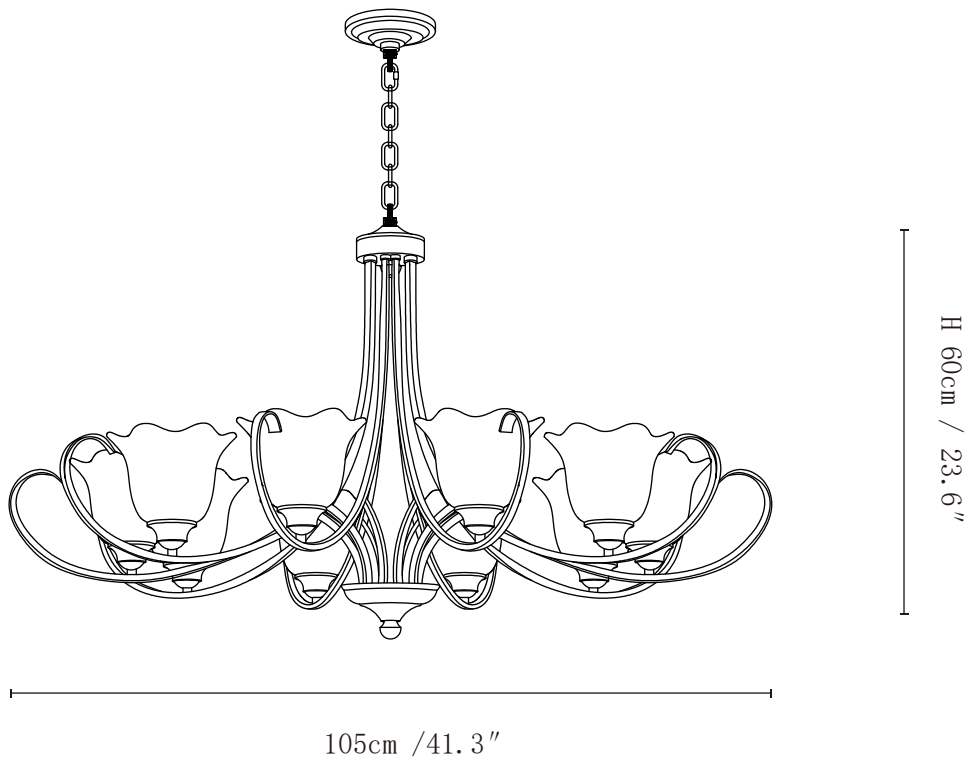

SPECIFICATION SHEET

SPECIFICATION DETAILS

*For custom options, consult factory for details

Fixture Dimensions	D 41.3" x H 23.6"
Light source	E26 or E27 (bulb not included)
Wattage	MAX 40W incandescent bulb or LED equivalent.
Voltage	AC 110-240V
Mounting	Hardwired.
Dimming	Compatible with dimmable bulbs (bulb not included)
Control method	Compatible with common wall switches (not included)
Finishes	Dark brown
Shade Details	White
Material	Metal, Glass
Hanging Length	Chain lengths range between 19.7", the length can be specified according to needs