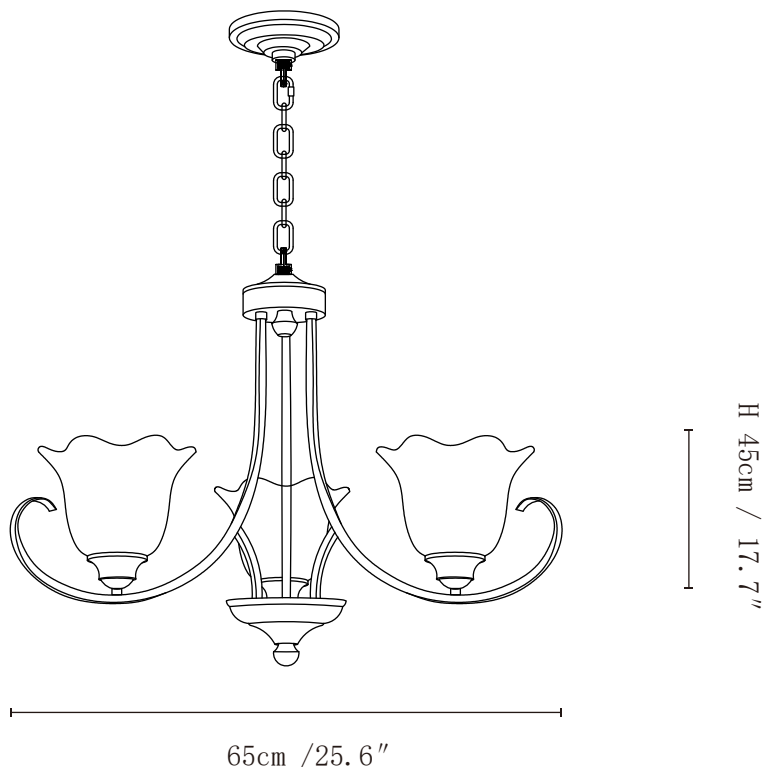

SPECIFICATION SHEET

SPECIFICATION DETAILS

*For custom options, consult factory for details

Fixture Dimensions	D 25.6" x H 17.7"
Light source	E26 or E27 (bulb not included)
Wattage	MAX 40W incandescent bulb or LED equivalent.
Voltage	AC 110-240V
Mounting	Hardwired.
Dimming	Compatible with dimmable bulbs (bulb not included)
Control method	Compatible with common wall switches (not included)
Finishes	Dark brown
Shade Details	White
Material	Metal, Glass
Hanging Length	Chain lengths range between 19.7", the length can be specified according to needs

SPECIFICATION SHEET

SPECIFICATION DETAILS

*For custom options, consult factory for details

Fixture Dimensions	D 28.3" x H 17.7"
Light source	E26 or E27 (bulb not included)
Wattage	MAX 40W incandescent bulb or LED equivalent.
Voltage	AC 110-240V
Mounting	Hardwired.
Dimming	Compatible with dimmable bulbs (bulb not included)
Control method	Compatible with common wall switches (not included)
Finishes	Dark brown
Shade Details	White
Material	Metal, Glass
Hanging Length	Chain lengths range between 19.7", the length can be specified according to needs

SPECIFICATION SHEET

SPECIFICATION DETAILS

*For custom options, consult factory for details

Fixture Dimensions	D 35.4" x H 20.5"
Light source	E26 or E27 (bulb not included)
Wattage	MAX 40W incandescent bulb or LED equivalent.
Voltage	AC 110-240V
Mounting	Hardwired.
Dimming	Compatible with dimmable bulbs (bulb not included)
Control method	Compatible with common wall switches(not included)
Finishes	Dark brown
Shade Details	White
Material	Metal, Glass
Hanging Length	Chain lengths range between 19.7", the length can be specified according to needs